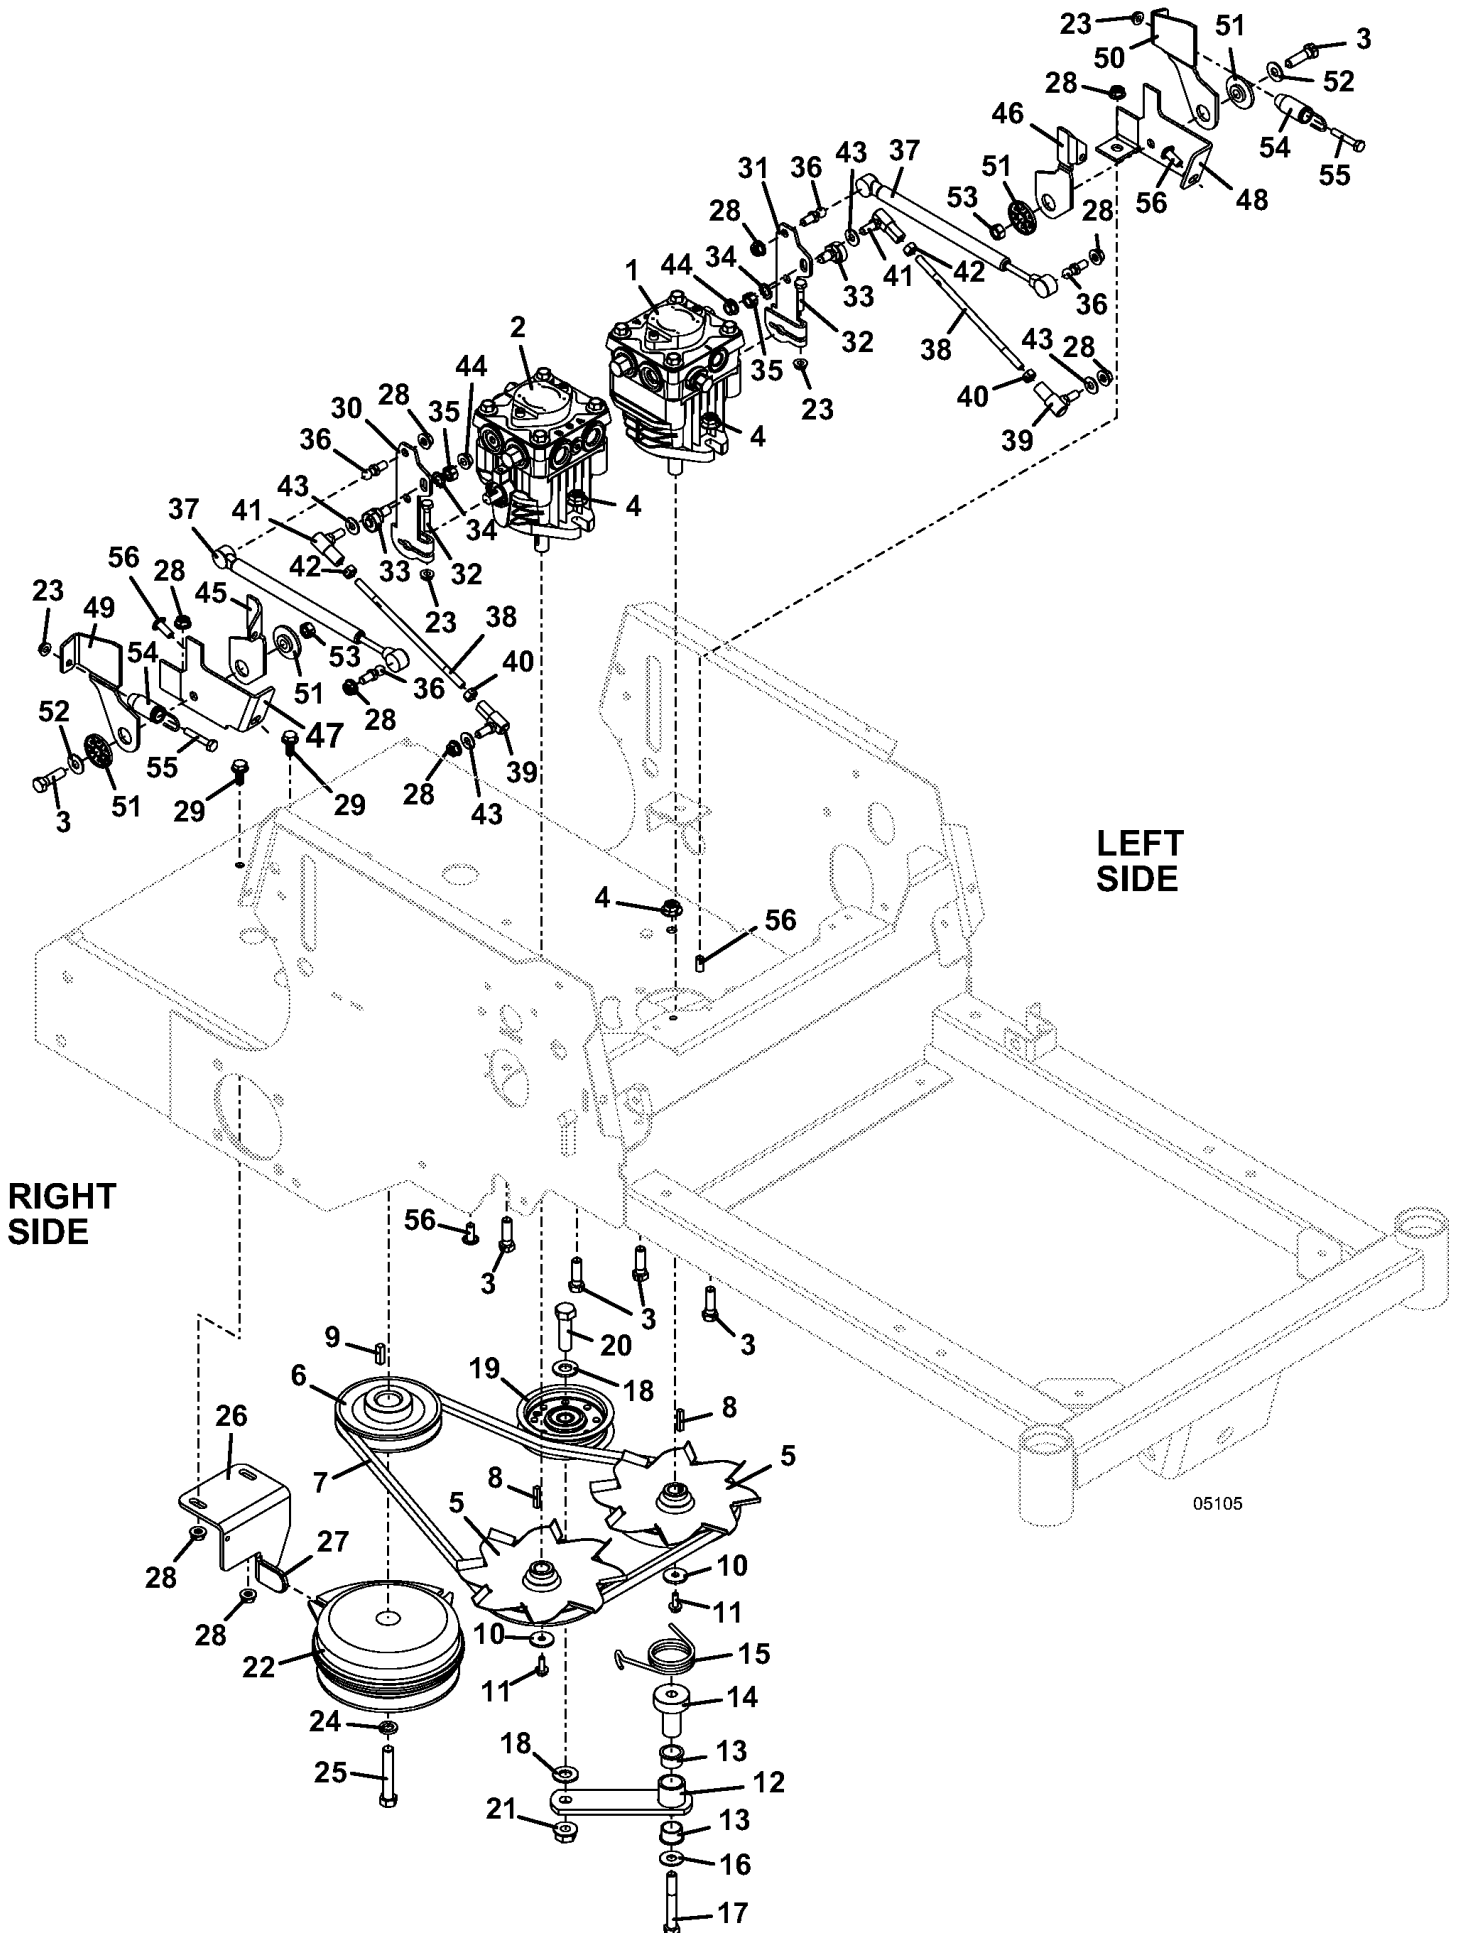

Title: QUIK PARTS
Heading: MID MOUNTS
Model: 124/41-48
Year: 2009
Assembly: DRIVE ASSEMBLY