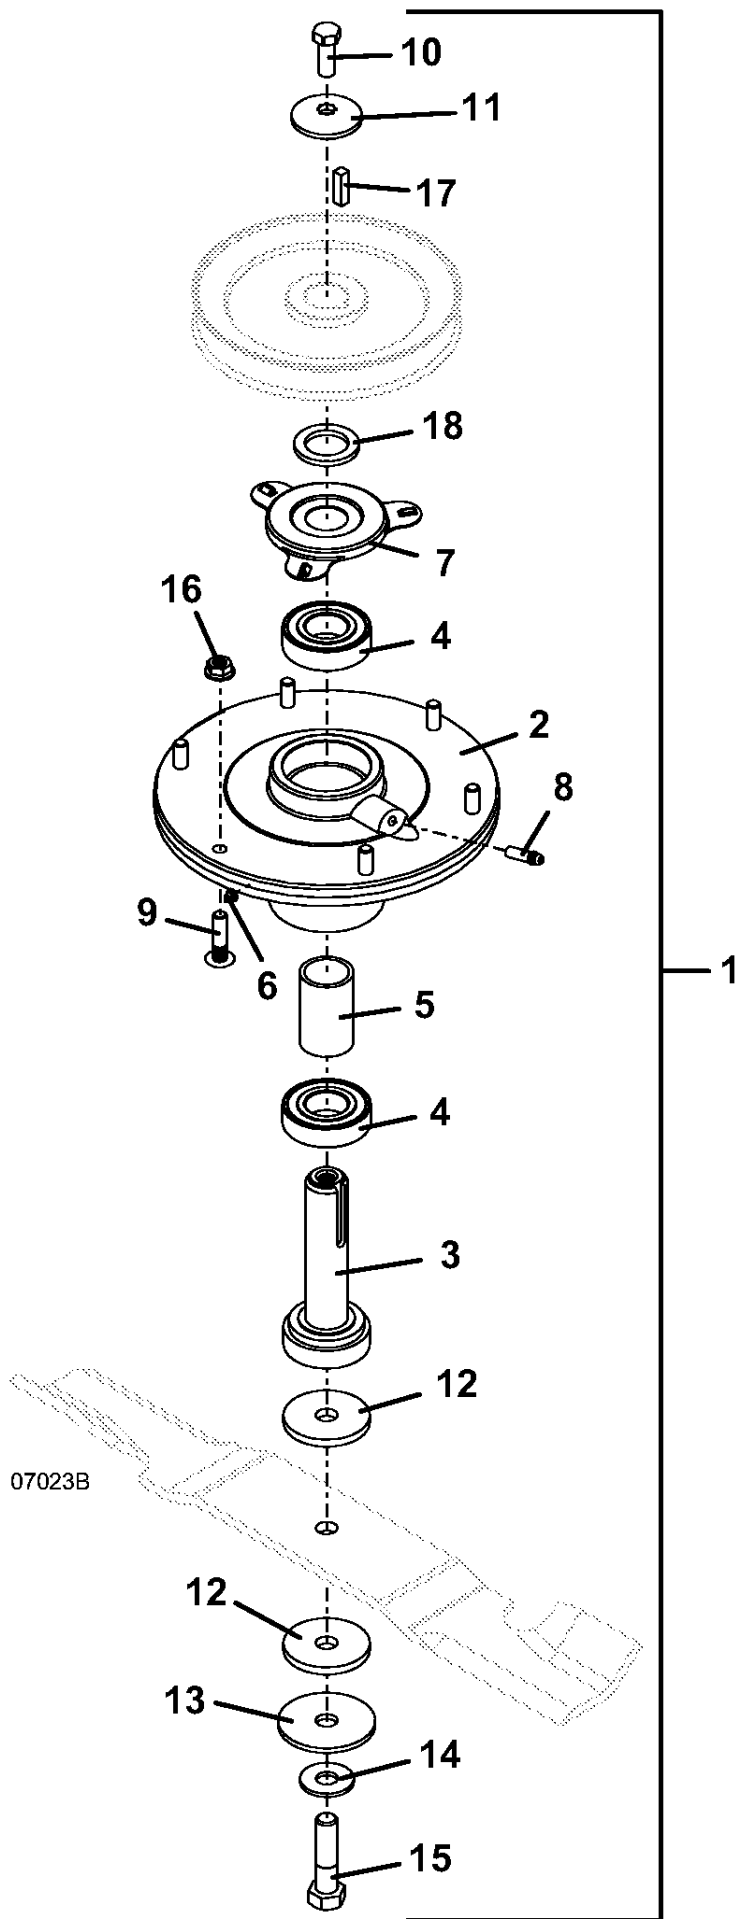

Title: QUIK PARTS
Heading: MID MOUNTS
Model: 124/41-48
Year: 2009
Assembly: BLADE SPINDLE ASSEMBLY - M241/48

Title: QUIK PARTS
Heading: MID MOUNTS
Model: 124/41-48
Year: 2009
Assembly: BLADE SPINDLE ASSEMBLY - M241/48

PARTS LIST

1	623760	SPINDLE ASSY M1-48 RT/LT
2	604412	HOUSING ASSY - SPINDLE ALUM
3	604764	SPINDLE SHAFT - ASSY 25MM 4.75
4	110081	BEARING - BALL 2 REG SEAL 25MM
5	903645	SPACER -BEARING-SHALLOW SPACER
6	280705	PLUG - RELIEF
7	721167	SHIELD - BEARING
8	280745	FITTING - GREASE (ZERK)
8	280750	FITTING - GREASE (ZERK)
9	247141	BOLT - ROUND HEAD RIBBED NECK
10	243331	HEX BOLT
11	257041	WASHER - CUPPED
12	421200	WASHER - FIBER
13	257061	WASHER
14	257057	WASHER- HARDENED-BLADE SPINDLE
15	243581	HEX BOLT
16	253035	NUT - WHIZ
17	281580	KEY SQUARE
18	257107	WASHER

Title: QUIK PARTS
Heading: MID MOUNTS
Model: 124/41-48
Year: 2009
Assembly: CONSOLE

Title: QUIK PARTS
Heading: MID MOUNTS
Model: 124/41-48
Year: 2009
Assembly: CONSOLE

PARTS LIST

1	183806	SWITCH - KEY B&S/KOHLER
1	254498	NUT
2	182326	LIGHT INDICATOR - BRAKE
3	184179	SWITCH - ROCKER
3	422076	HOLE PLUG - LIGHT SWITCH
4	183925	SWITCH - PUSH/PULL
14	141551	HOUR METER - SNAP IN
15	161121	DECAL- CONSOLE