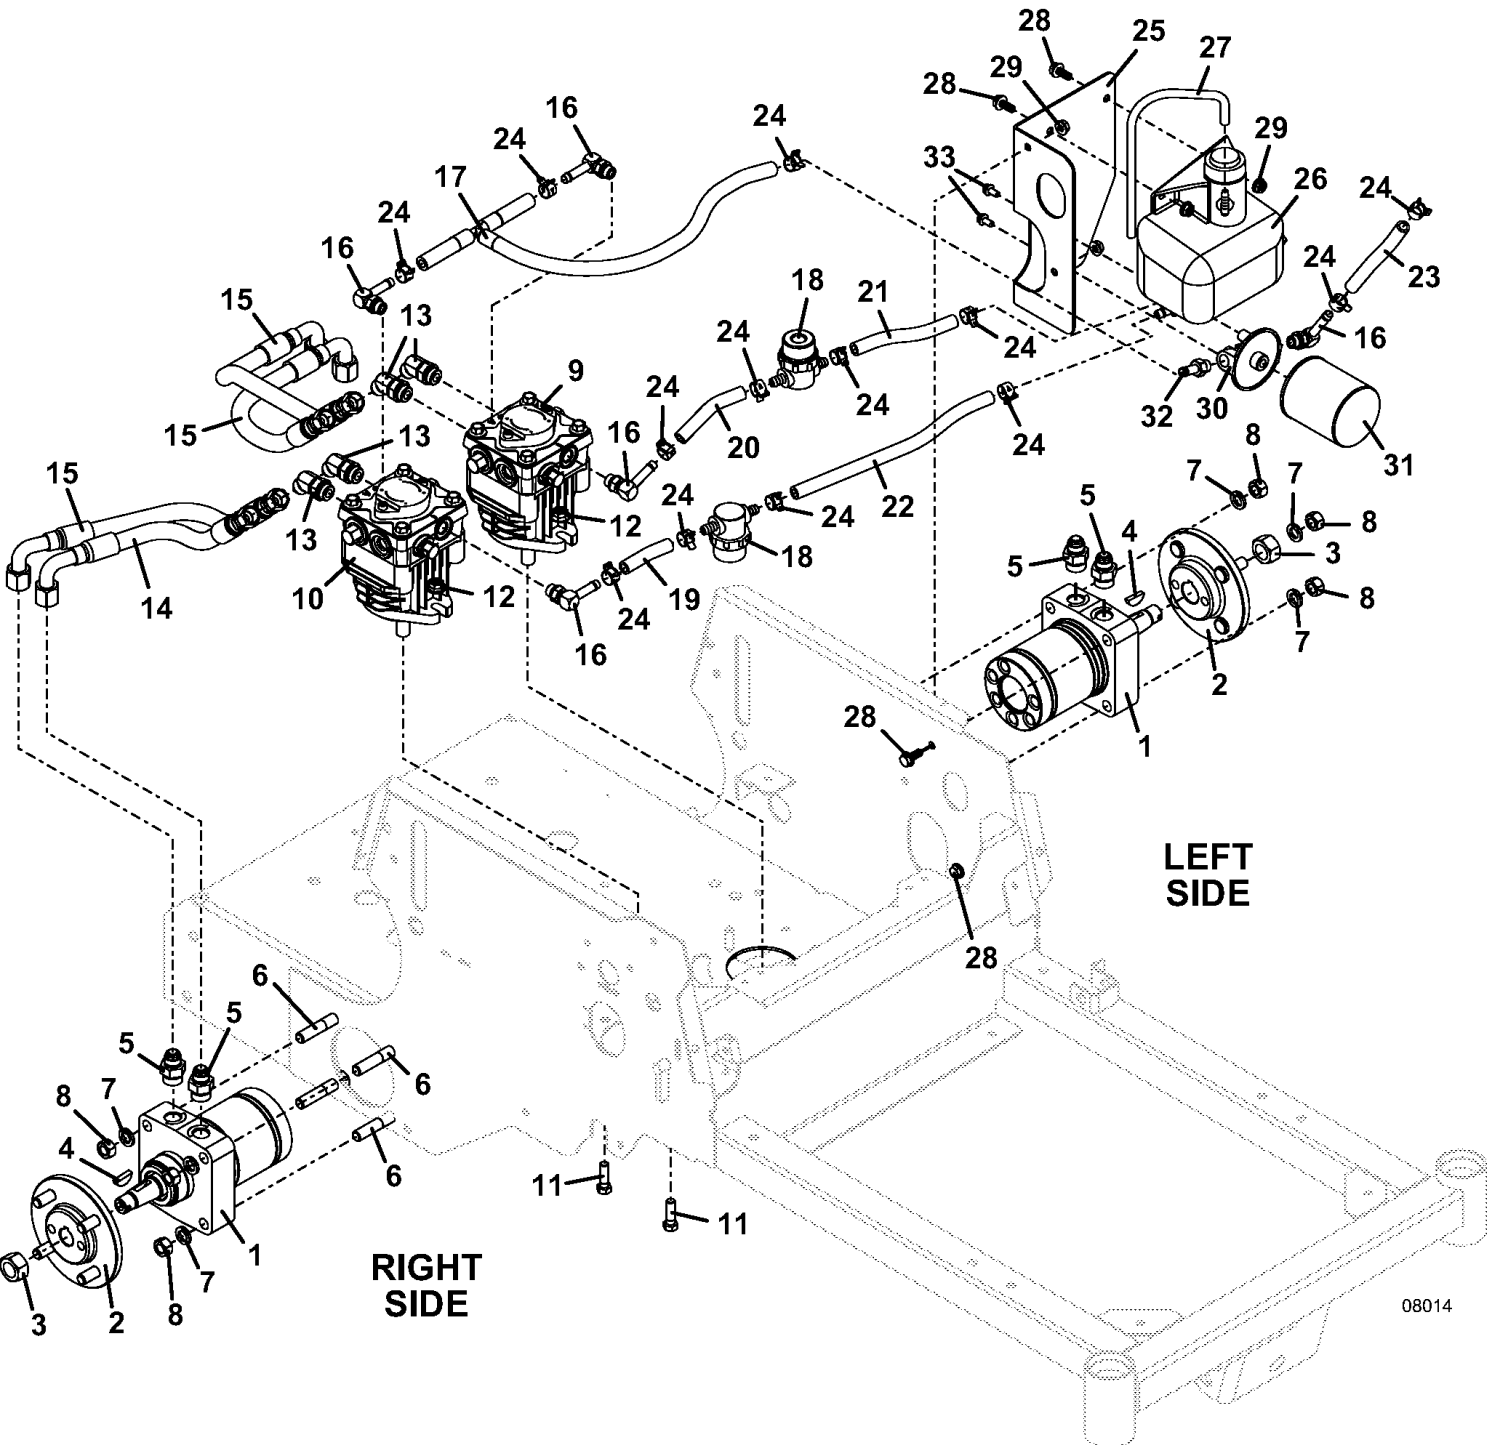

Title: QUIK PARTS
Heading: MID MOUNTS
Model: 124/41-48
Year: 2009
Assembly: RESERVOIR AND HOSE ASSEMBLY