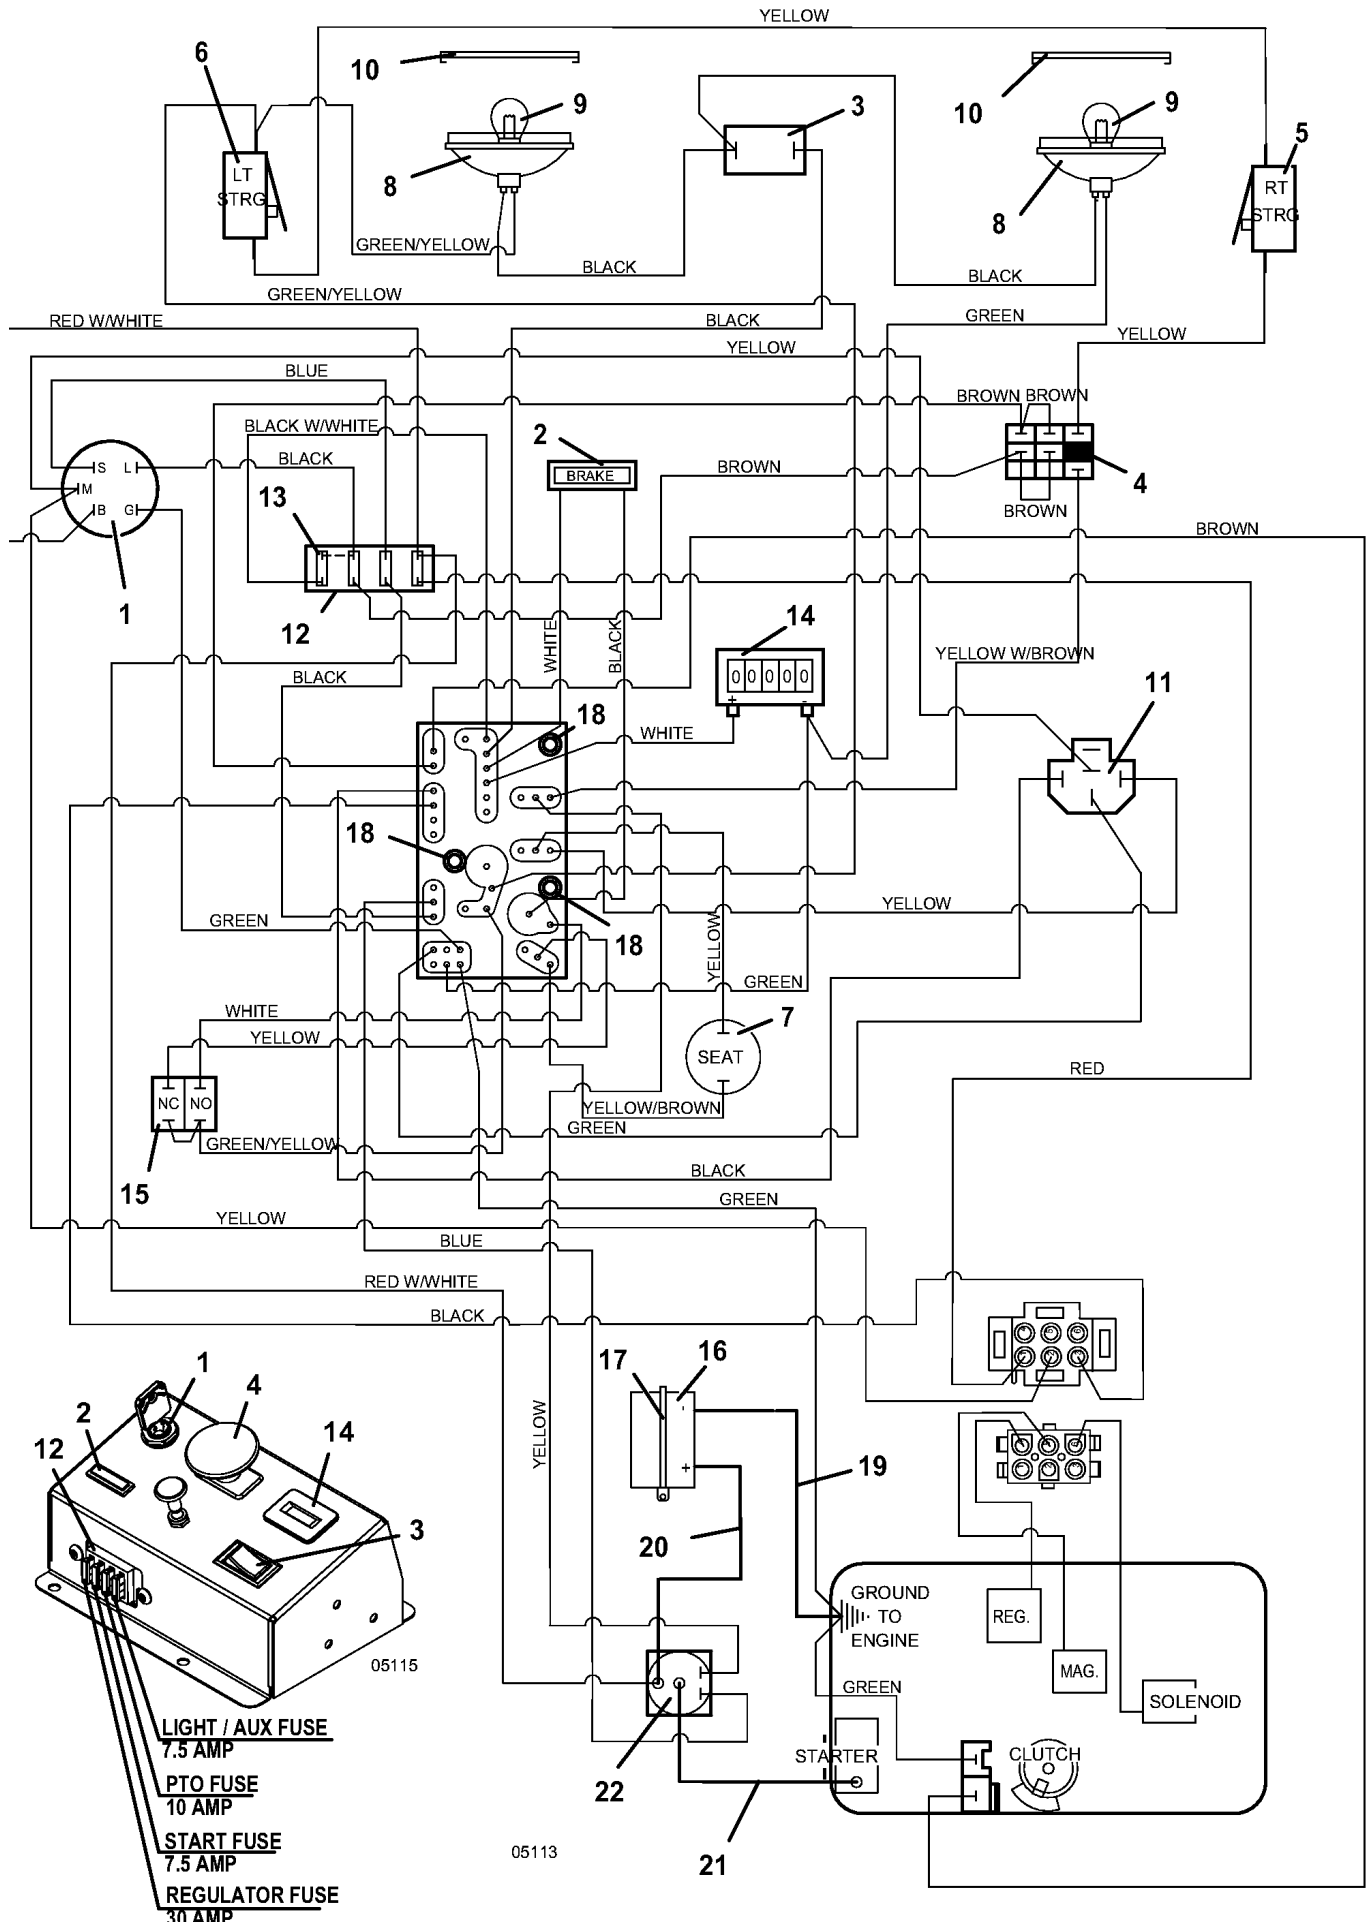

Title: QUIK PARTS
Heading: MID MOUNTS
Model: 124/41-48
Year: 2009
Assembly: WIRING DIAGRAM