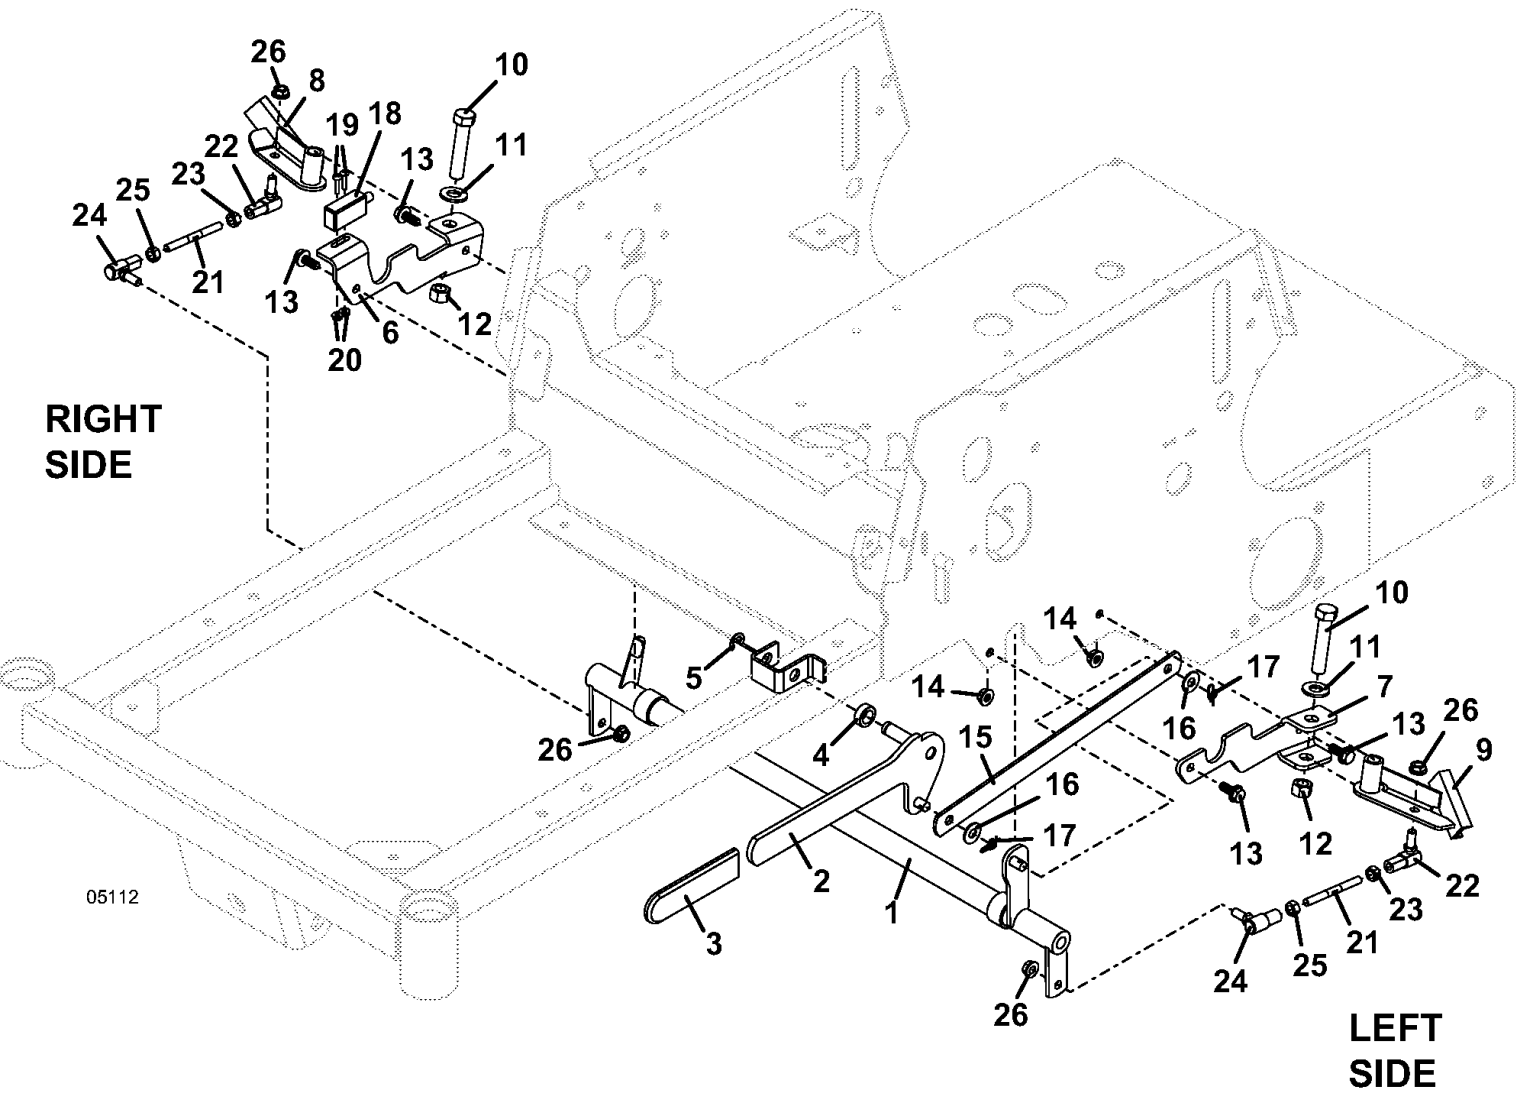

Title: QUIK PARTS
Heading: MID MOUNTS
Model: 124/41-48
Year: 2009
Assembly: BRAKES .LINKAGE ASSEMBLY