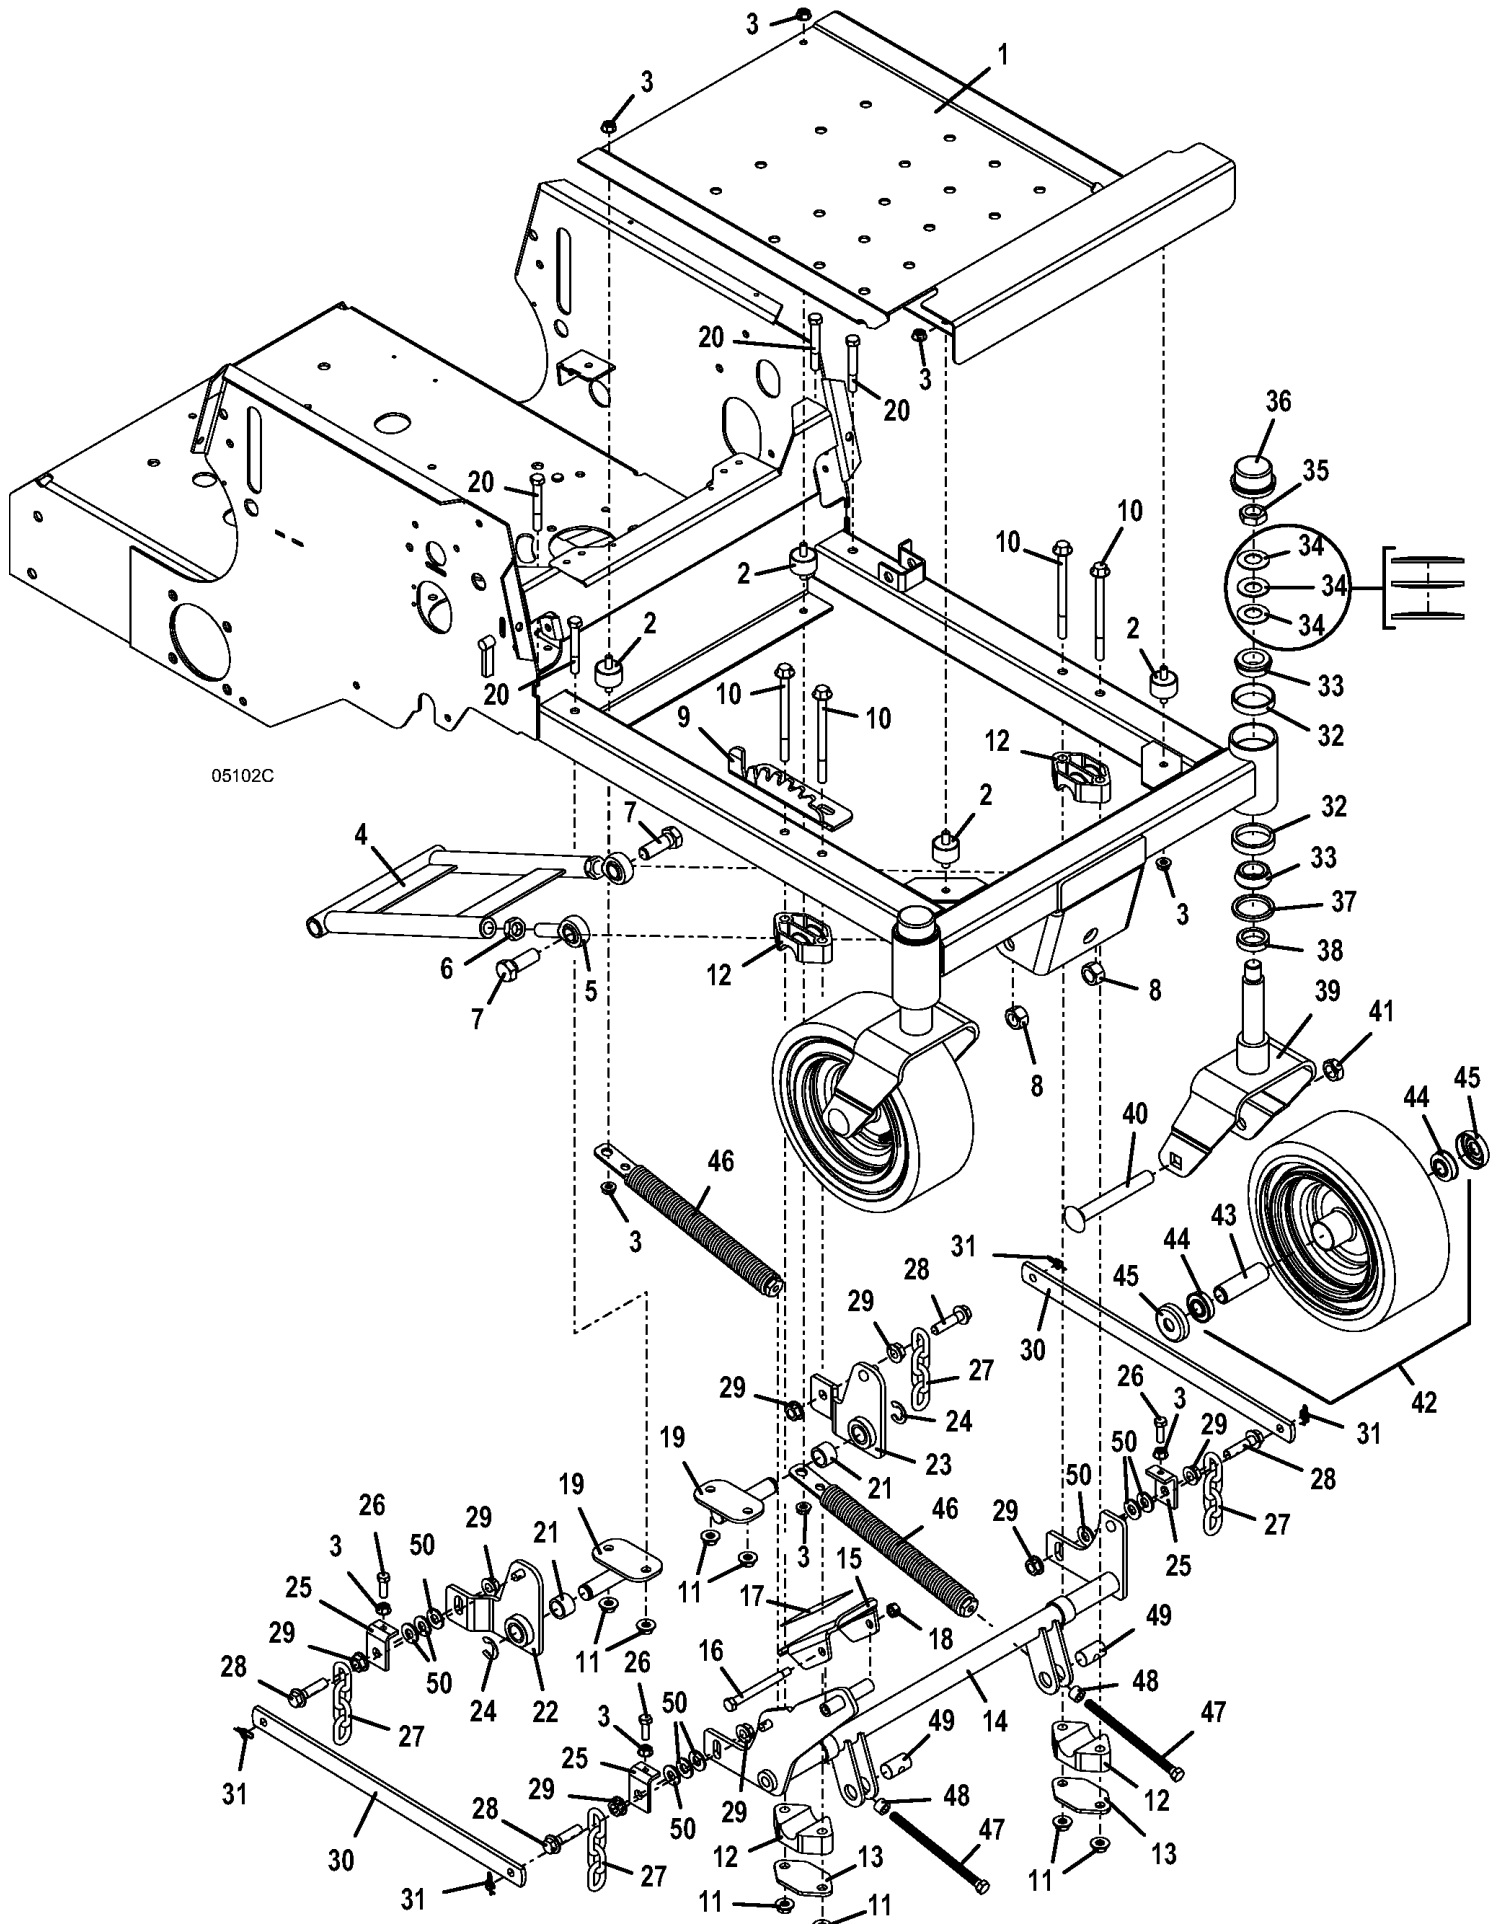

Title: QUIK PARTS
Heading: MID MOUNTS
Model: 124/41-48
Year: 2009
Assembly: DECK CARRIER LINKAGE