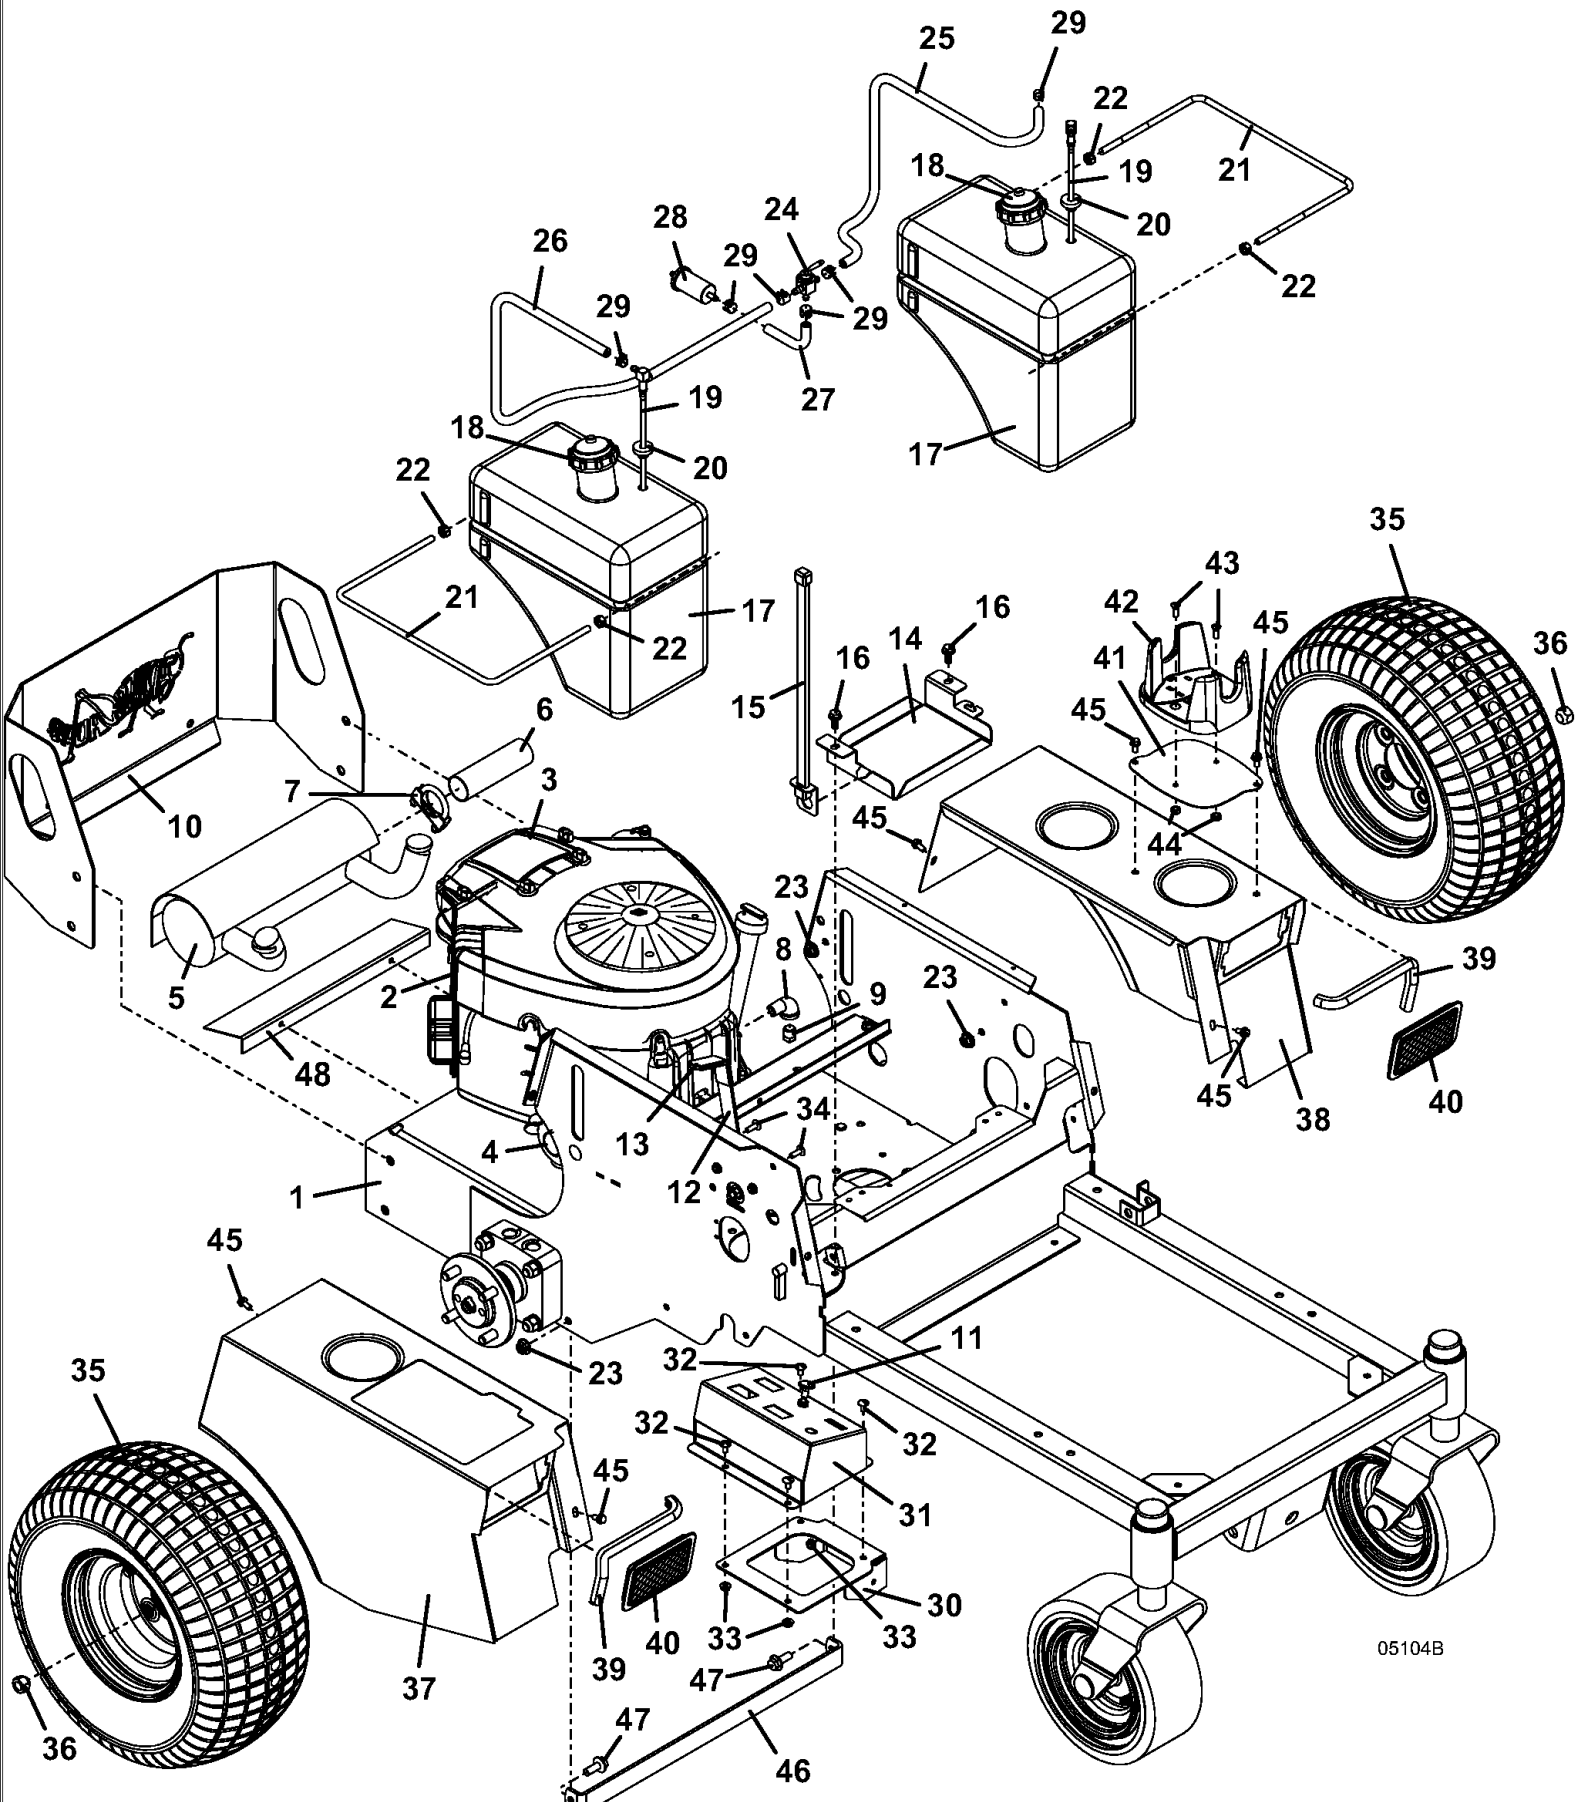

Title: QUIK PARTS
Heading: MID MOUNTS
Model: 124/41-48
Year: 2009
Assembly: TRACTOR ASSEMBLY