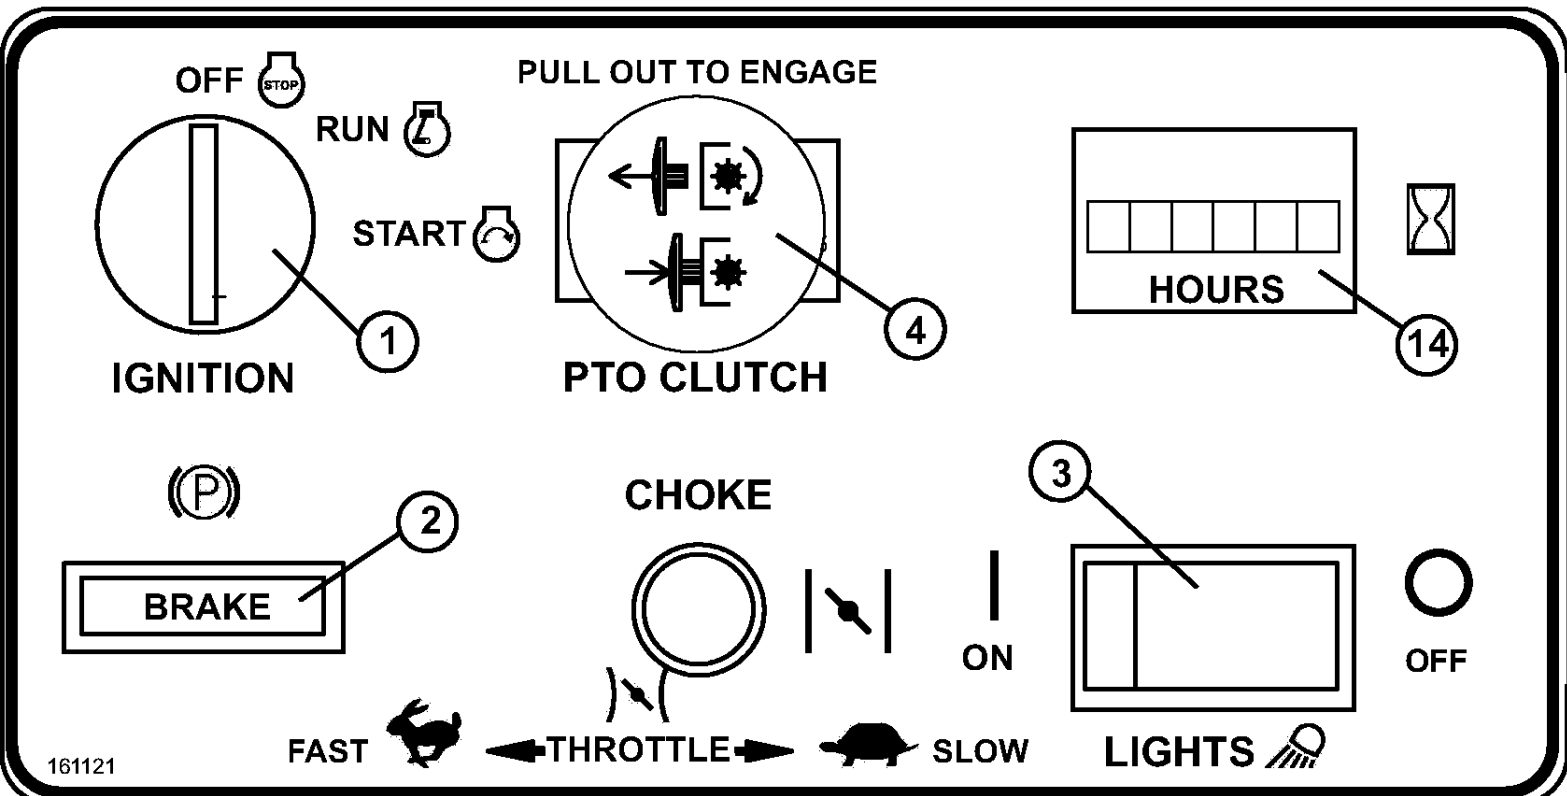

Title: QUIK PARTS
Heading: MID MOUNTS
Model: 124/41-48
Year: 2009
Assembly: CONSOLE

Title: QUIK PARTS
Heading: MID MOUNTS
Model: 124/41-48
Year: 2009
Assembly: CONSOLE

PARTS LIST

1	183806	SWITCH - KEY B&S/KOHLER
1	254498	NUT
2	182326	LIGHT INDICATOR - BRAKE
3	184179	SWITCH - ROCKER
3	422076	HOLE PLUG - LIGHT SWITCH
4	183925	SWITCH - PUSH/PULL
14	141551	HOUR METER - SNAP IN
15	161121	DECAL- CONSOLE