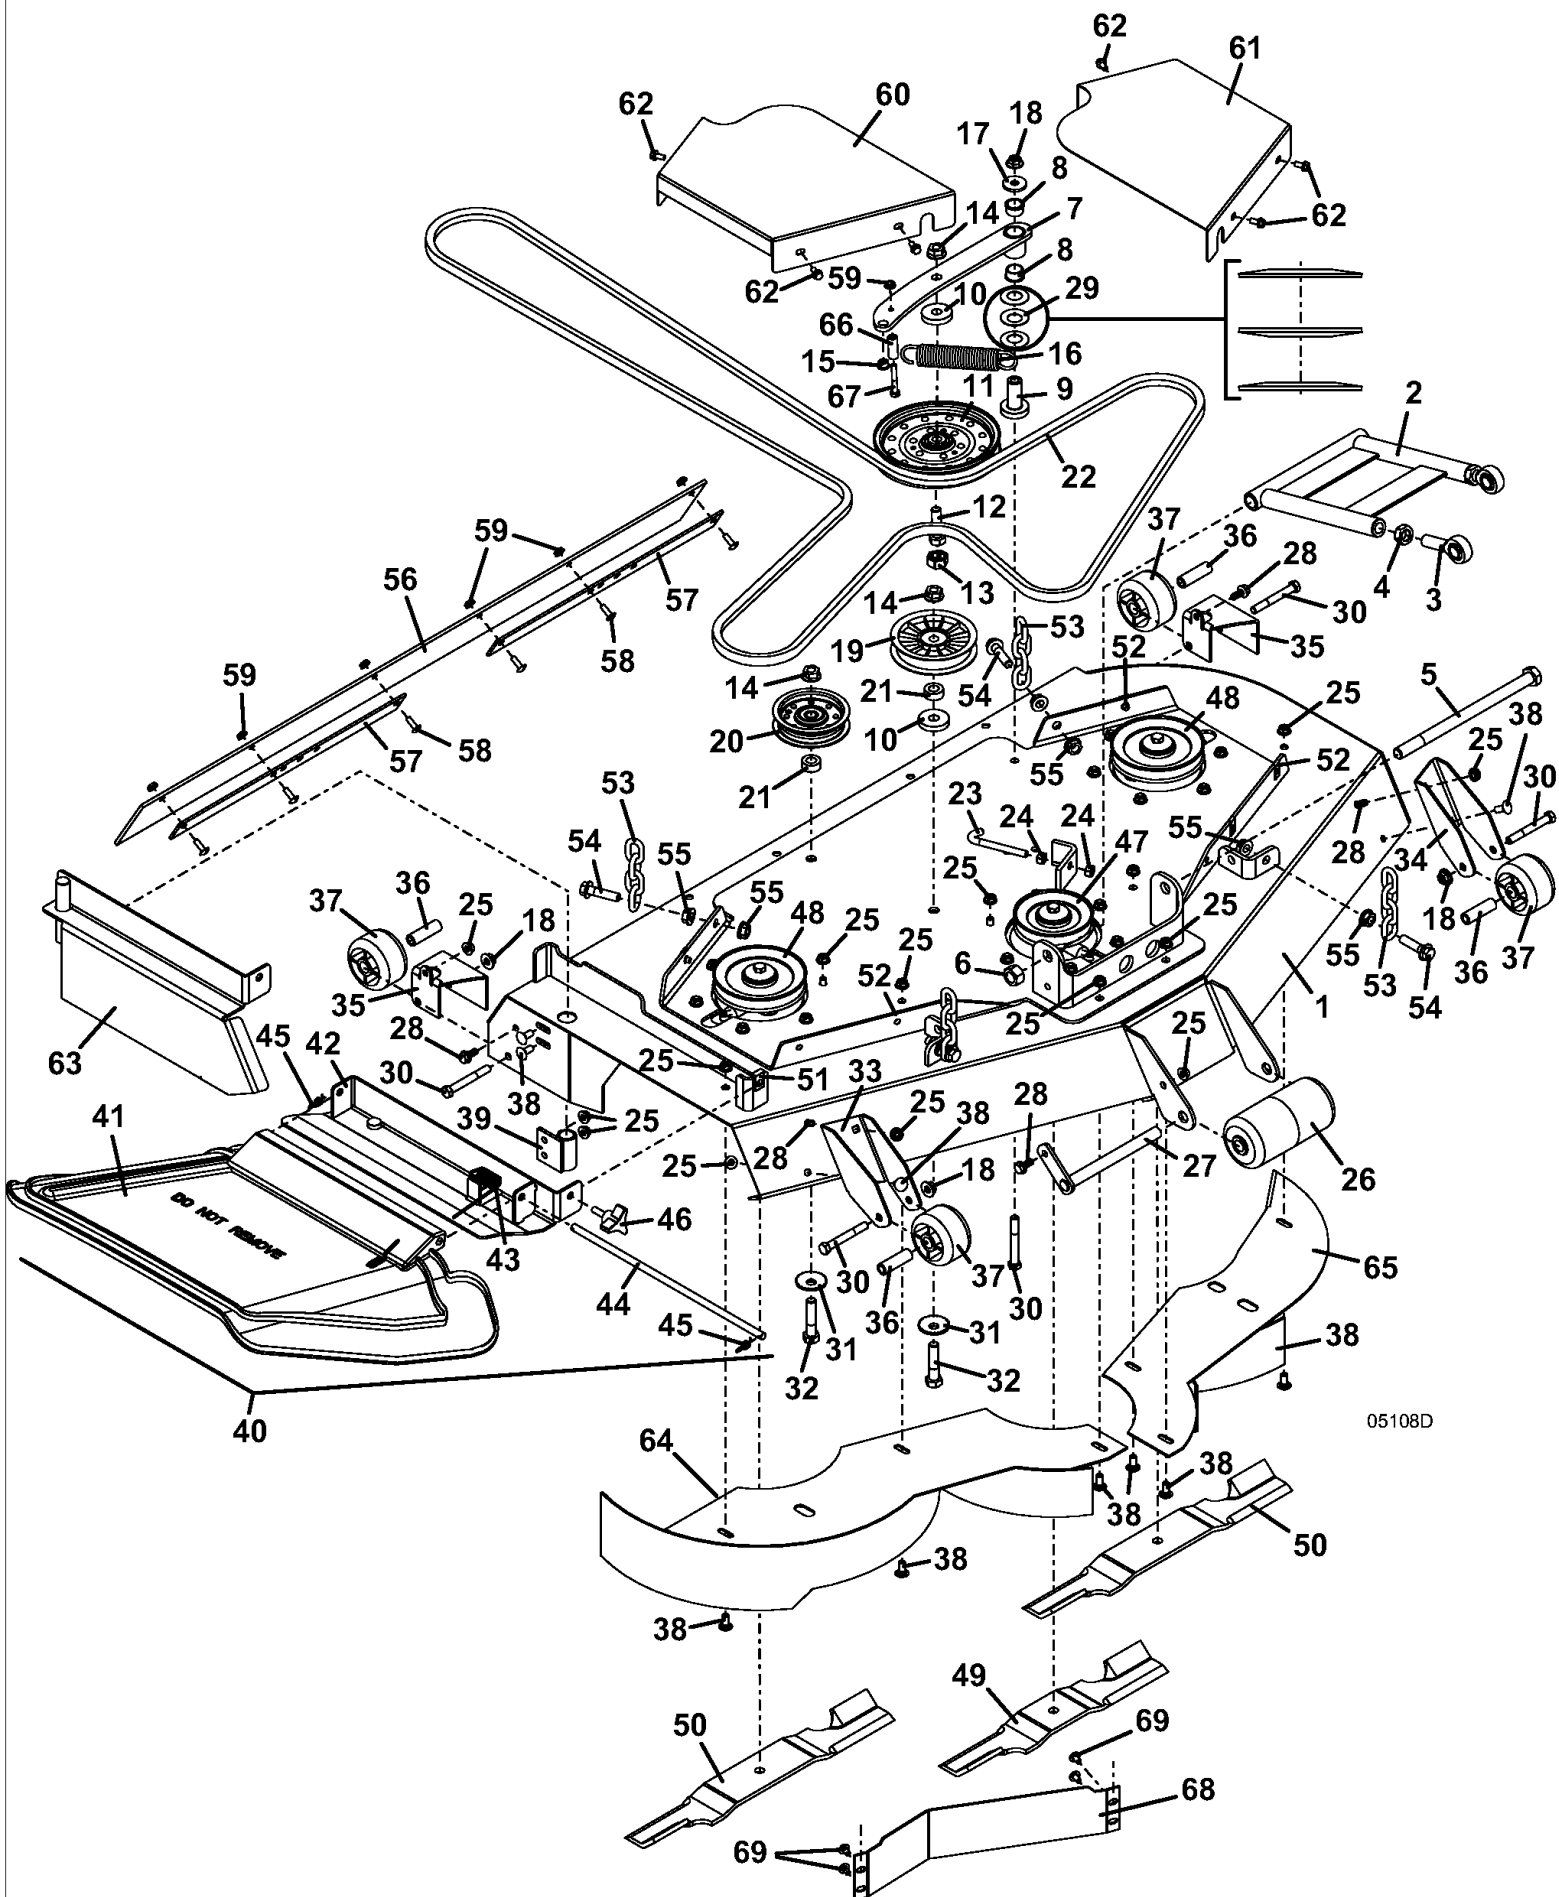

Title: QUIK PARTS
Heading: MID MOUNTS
Model: 124/41-48
Year: 2009
Assembly: DECK ASSEMBLY- MODEL M248

05108D