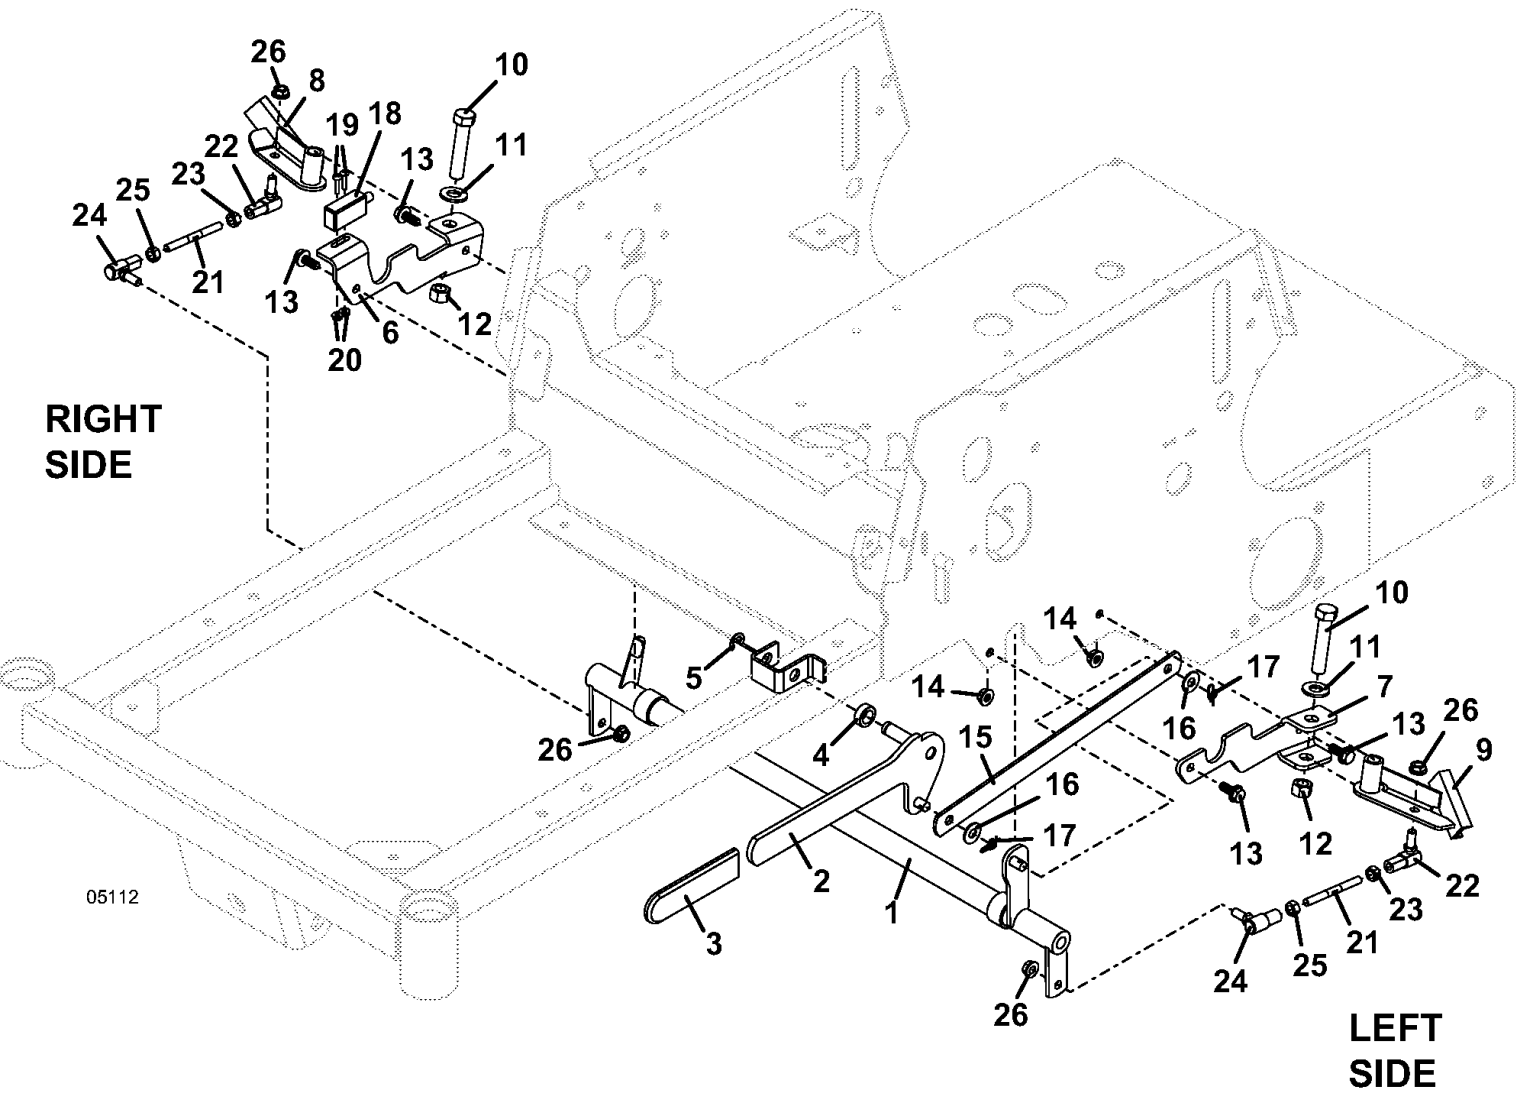

Title: QUIK PARTS
Heading: MID MOUNTS
Model: 124/41-48
Year: 2010
Assembly: BRAKES .LINKAGE ASSEMBLY