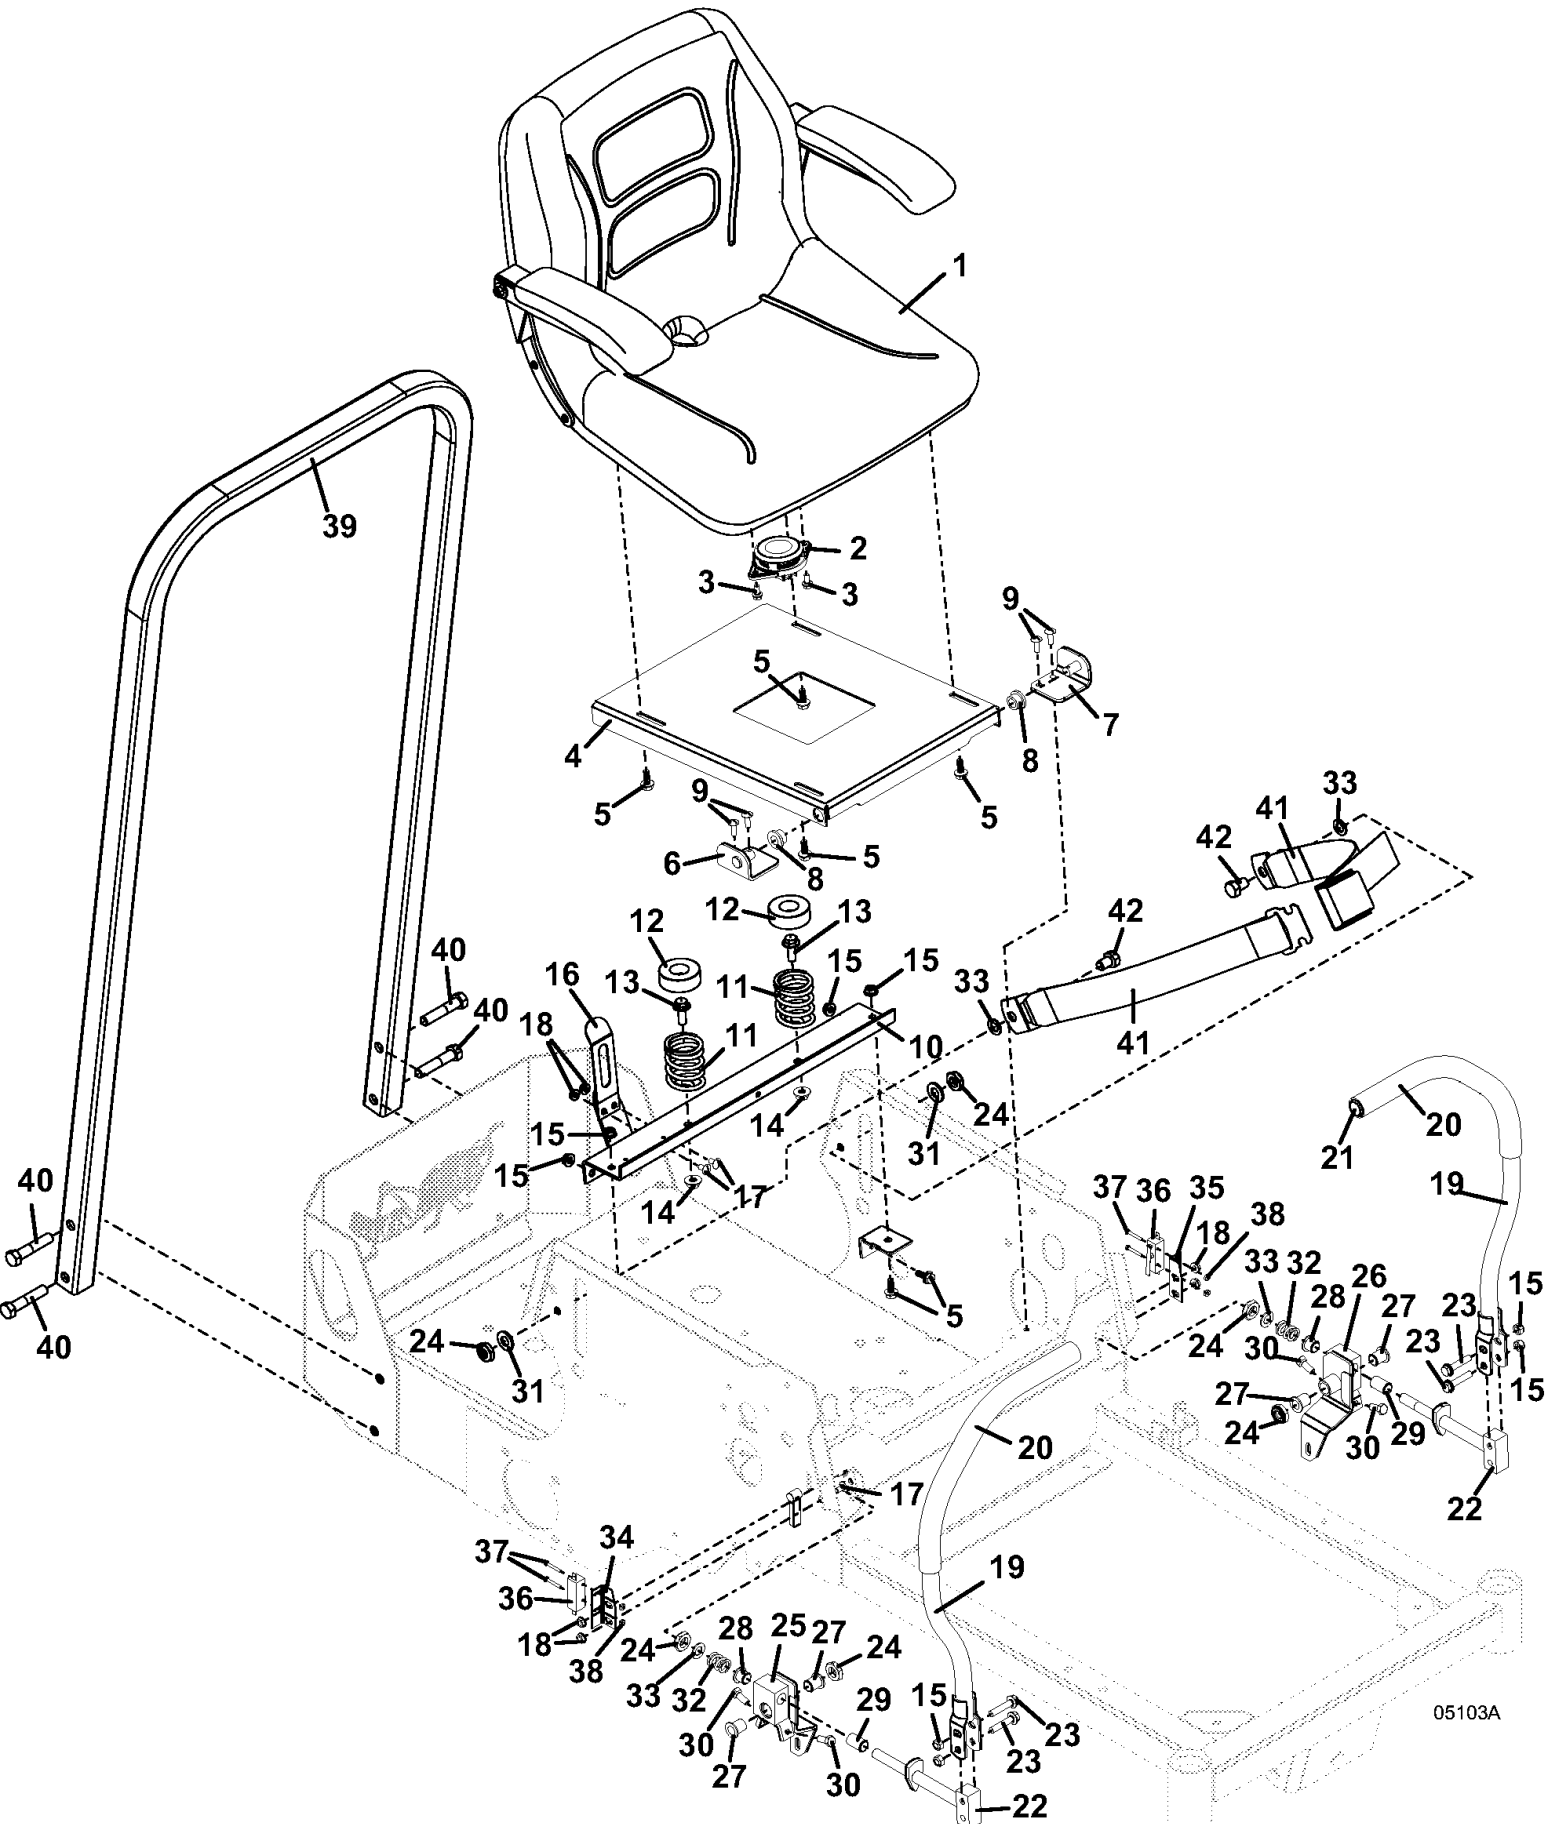

Title: QUIK PARTS
Heading: MID MOUNTS
Model: 124/41-48
Year: 2010
Assembly: SEAT_STEERING ASSEMBLY