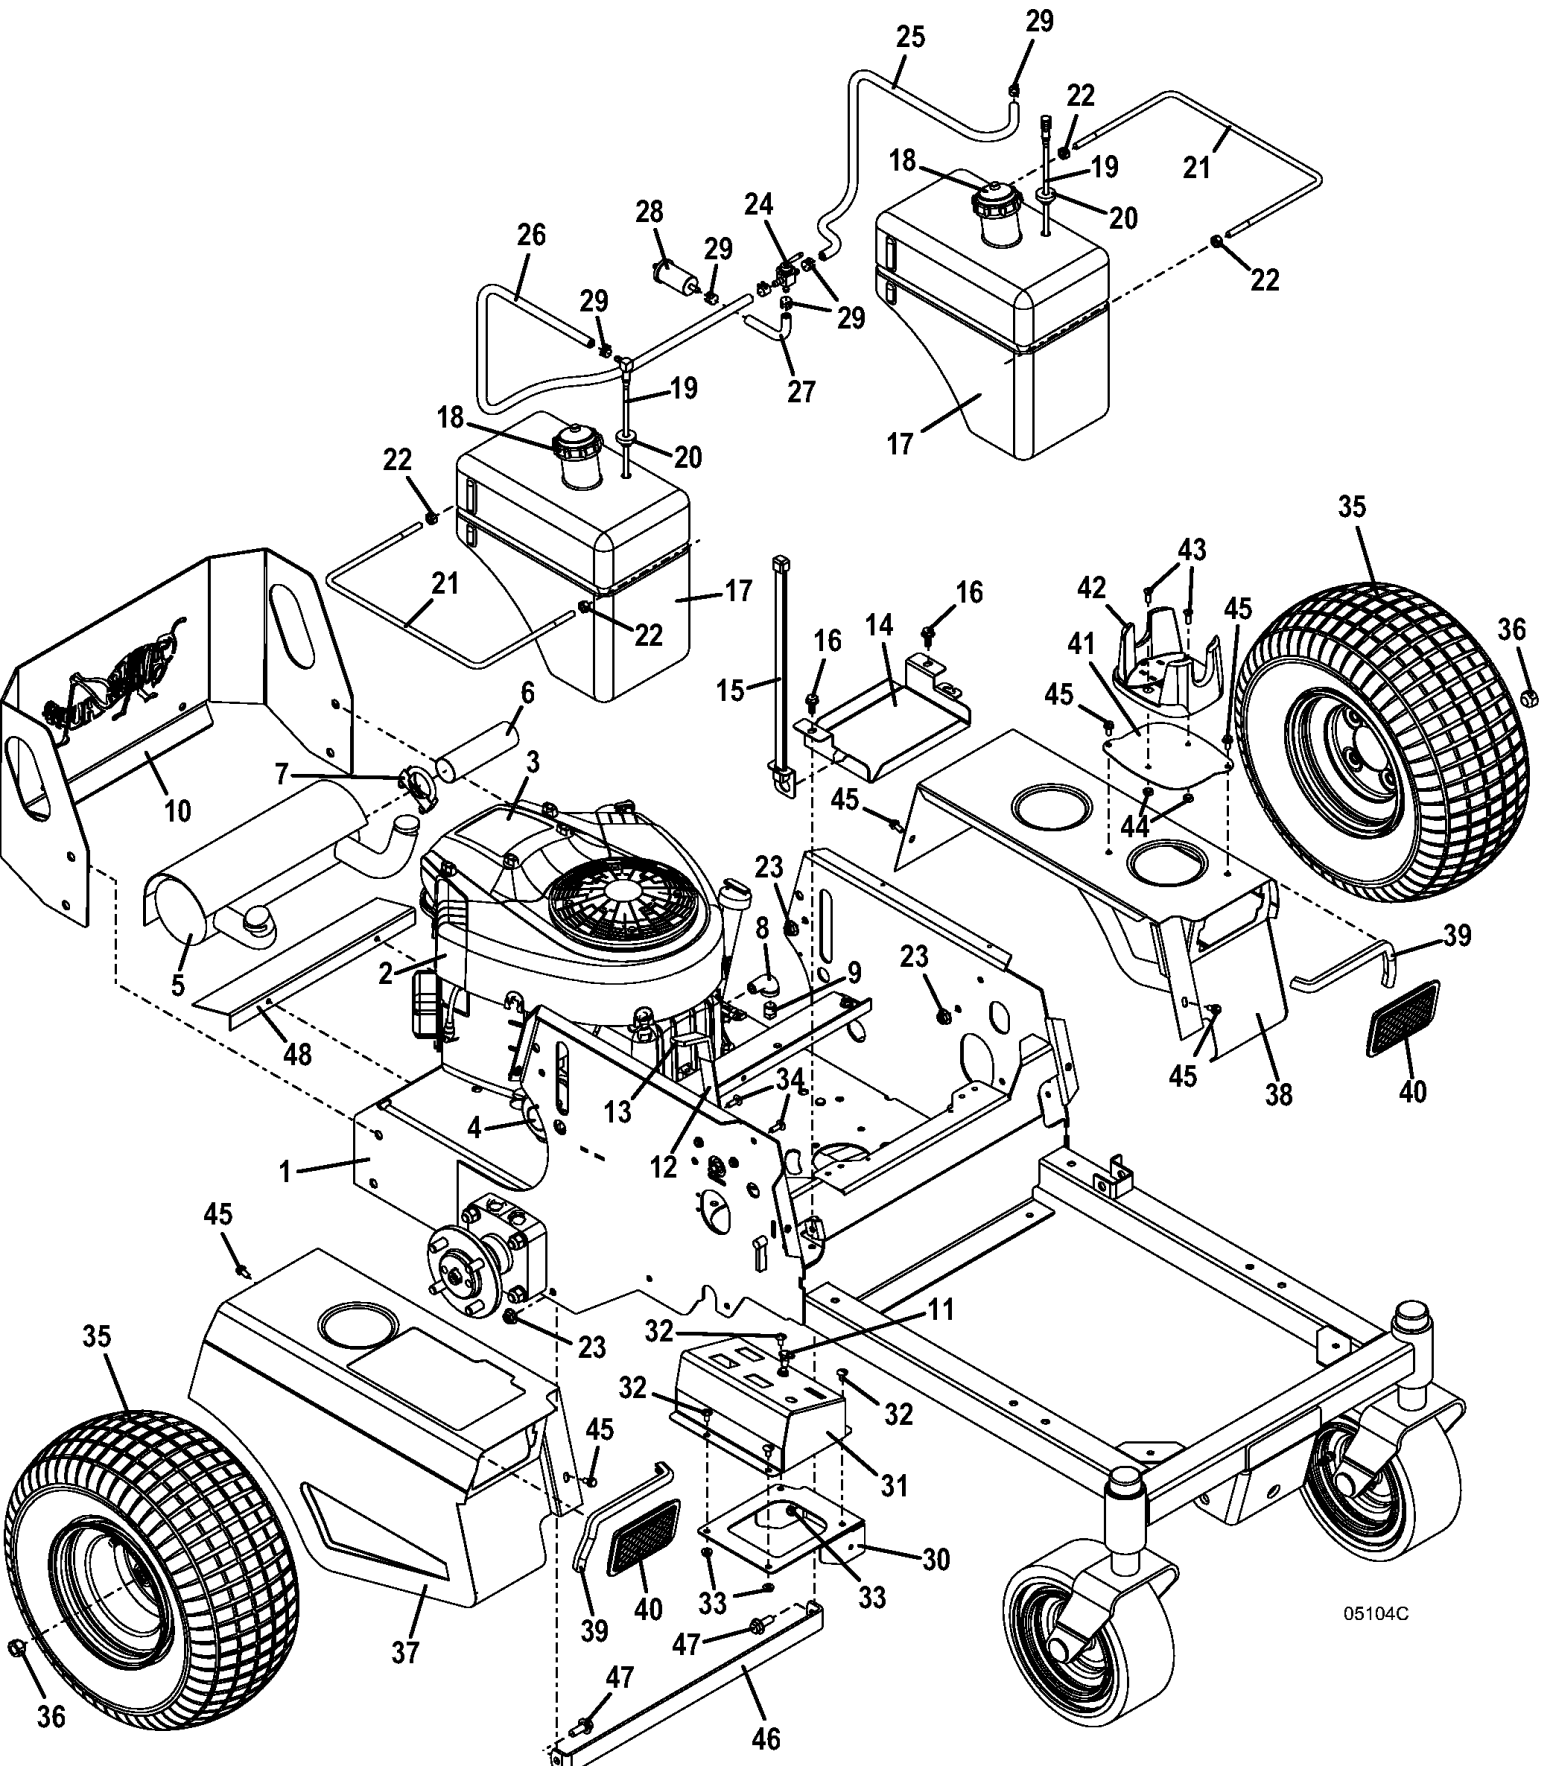

Title: QUIK PARTS
Heading: MID MOUNTS
Model: 124/41-48
Year: 2010
Assembly: TRACTOR ASSEMBLY