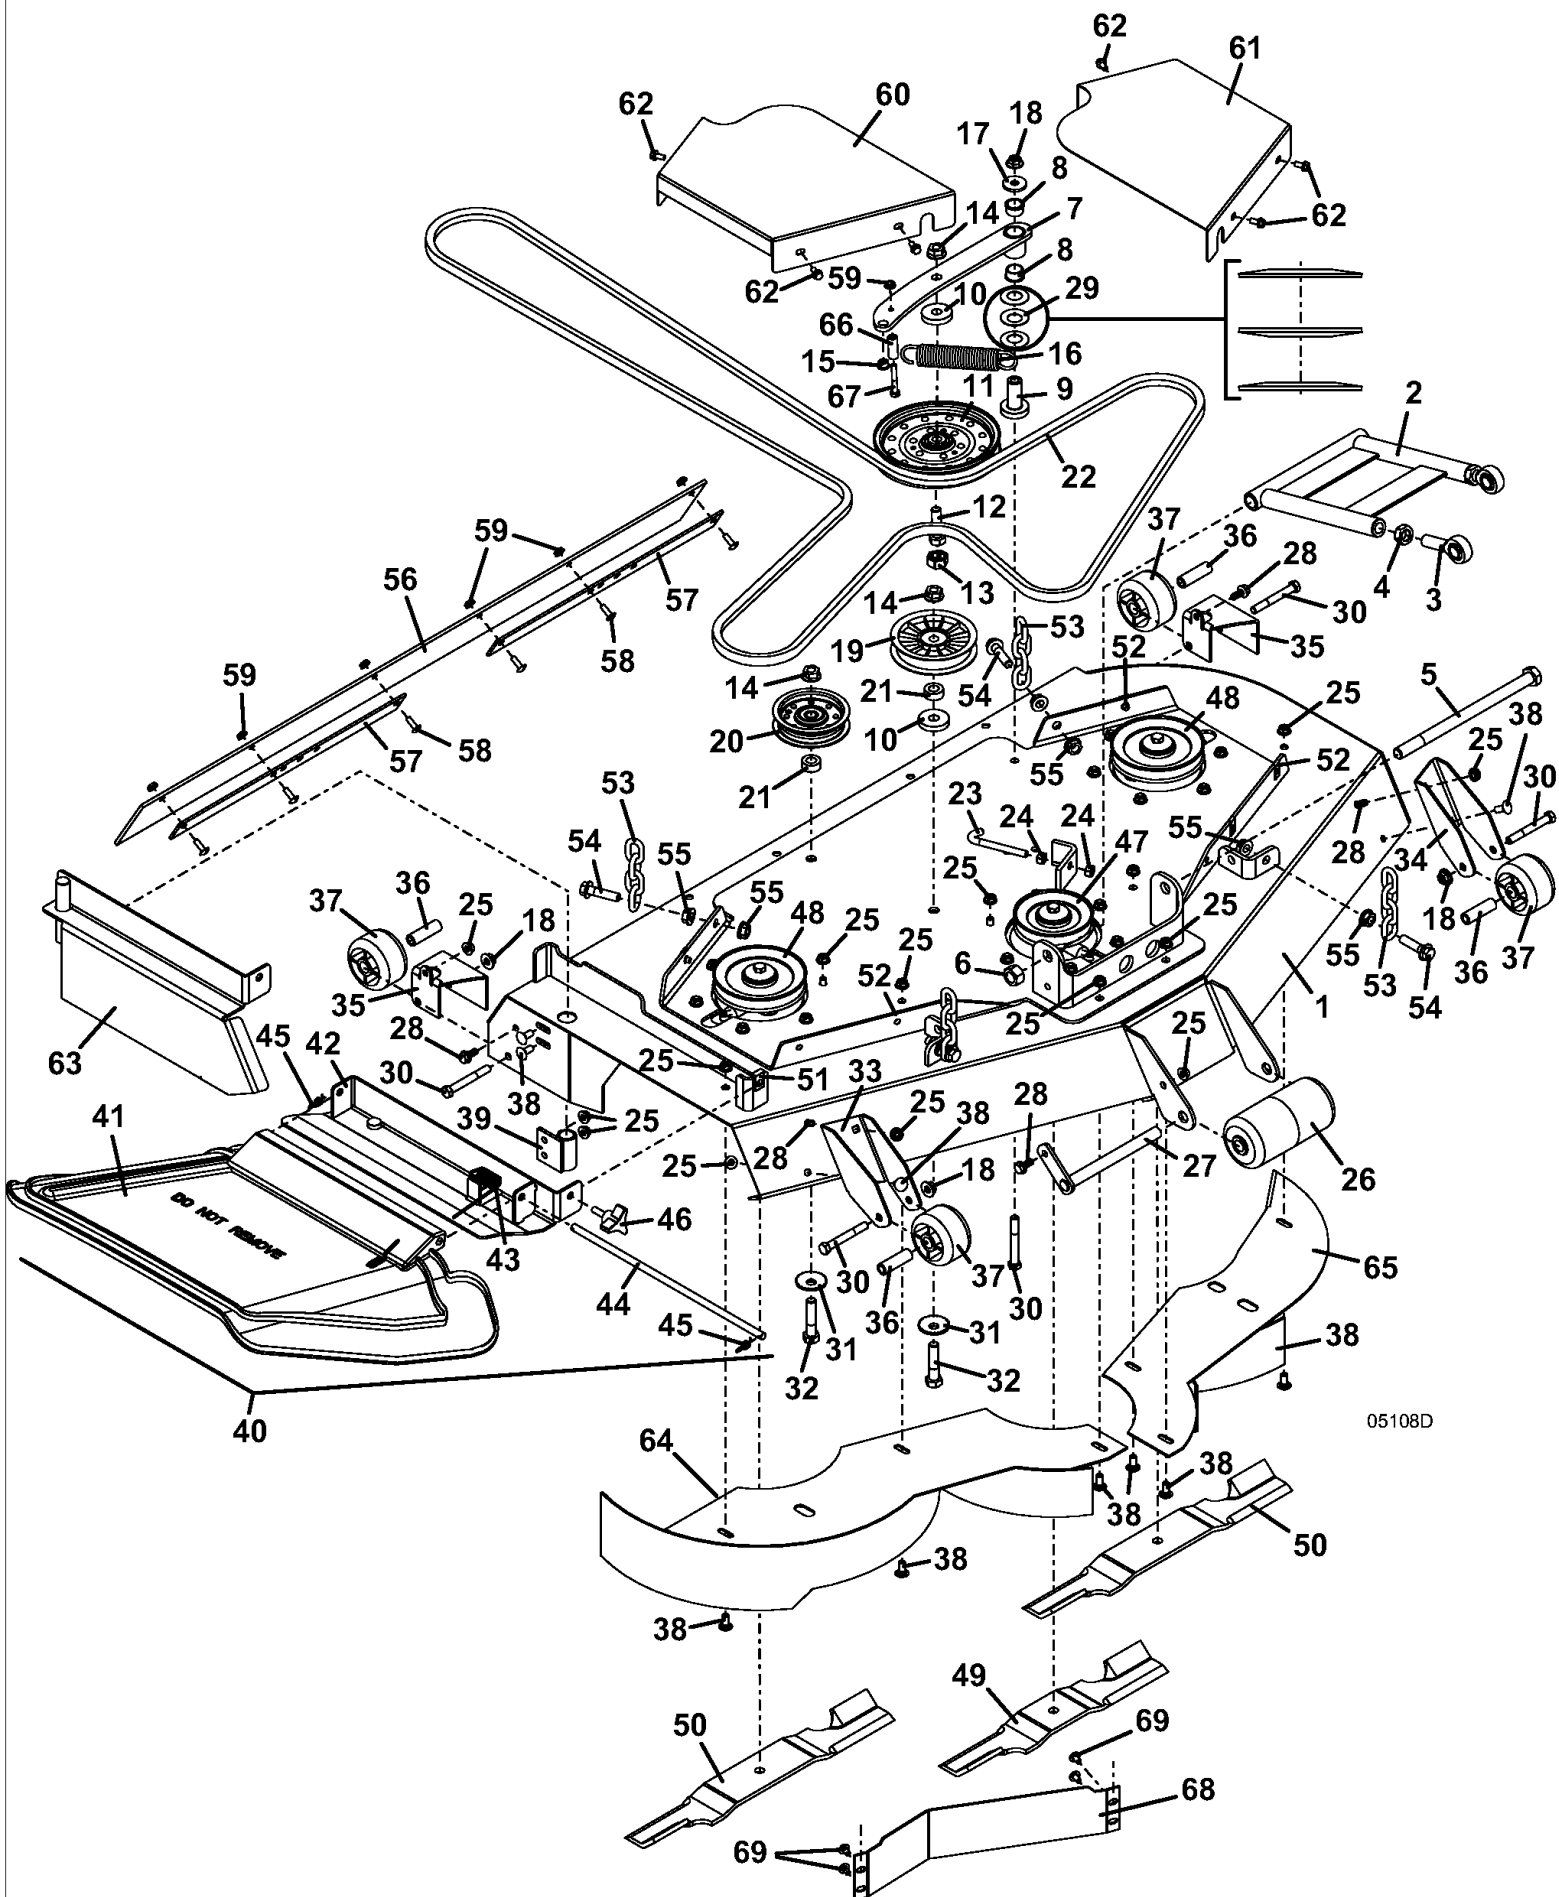

Title: QUIK PARTS
Heading: MID MOUNTS
Model: 124/41-48
Year: 2010
Assembly: DECK ASSEMBLY- MODEL M248

05108D