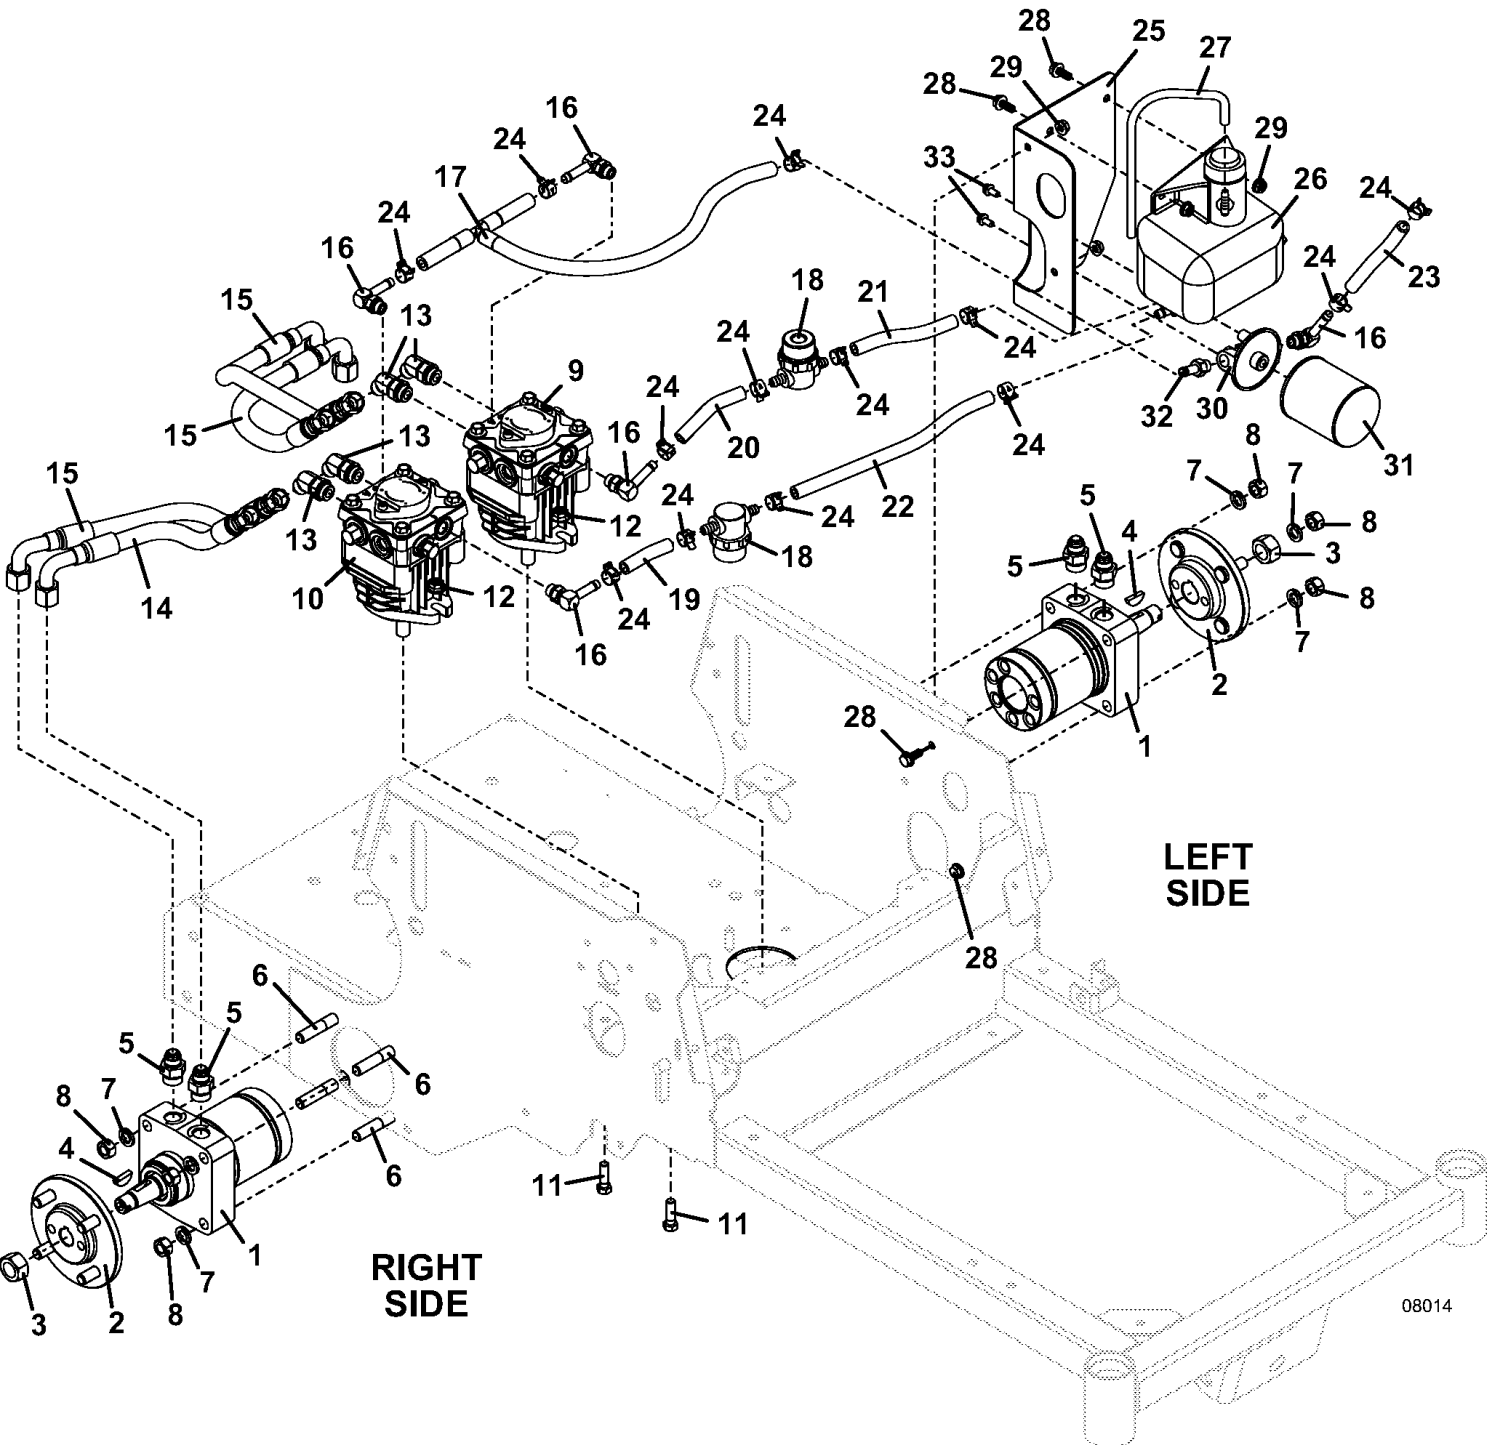

Title: QUIK PARTS
Heading: MID MOUNTS
Model: 124/41-48
Year: 2010
Assembly: RESERVOIR AND HOSE ASSEMBLY