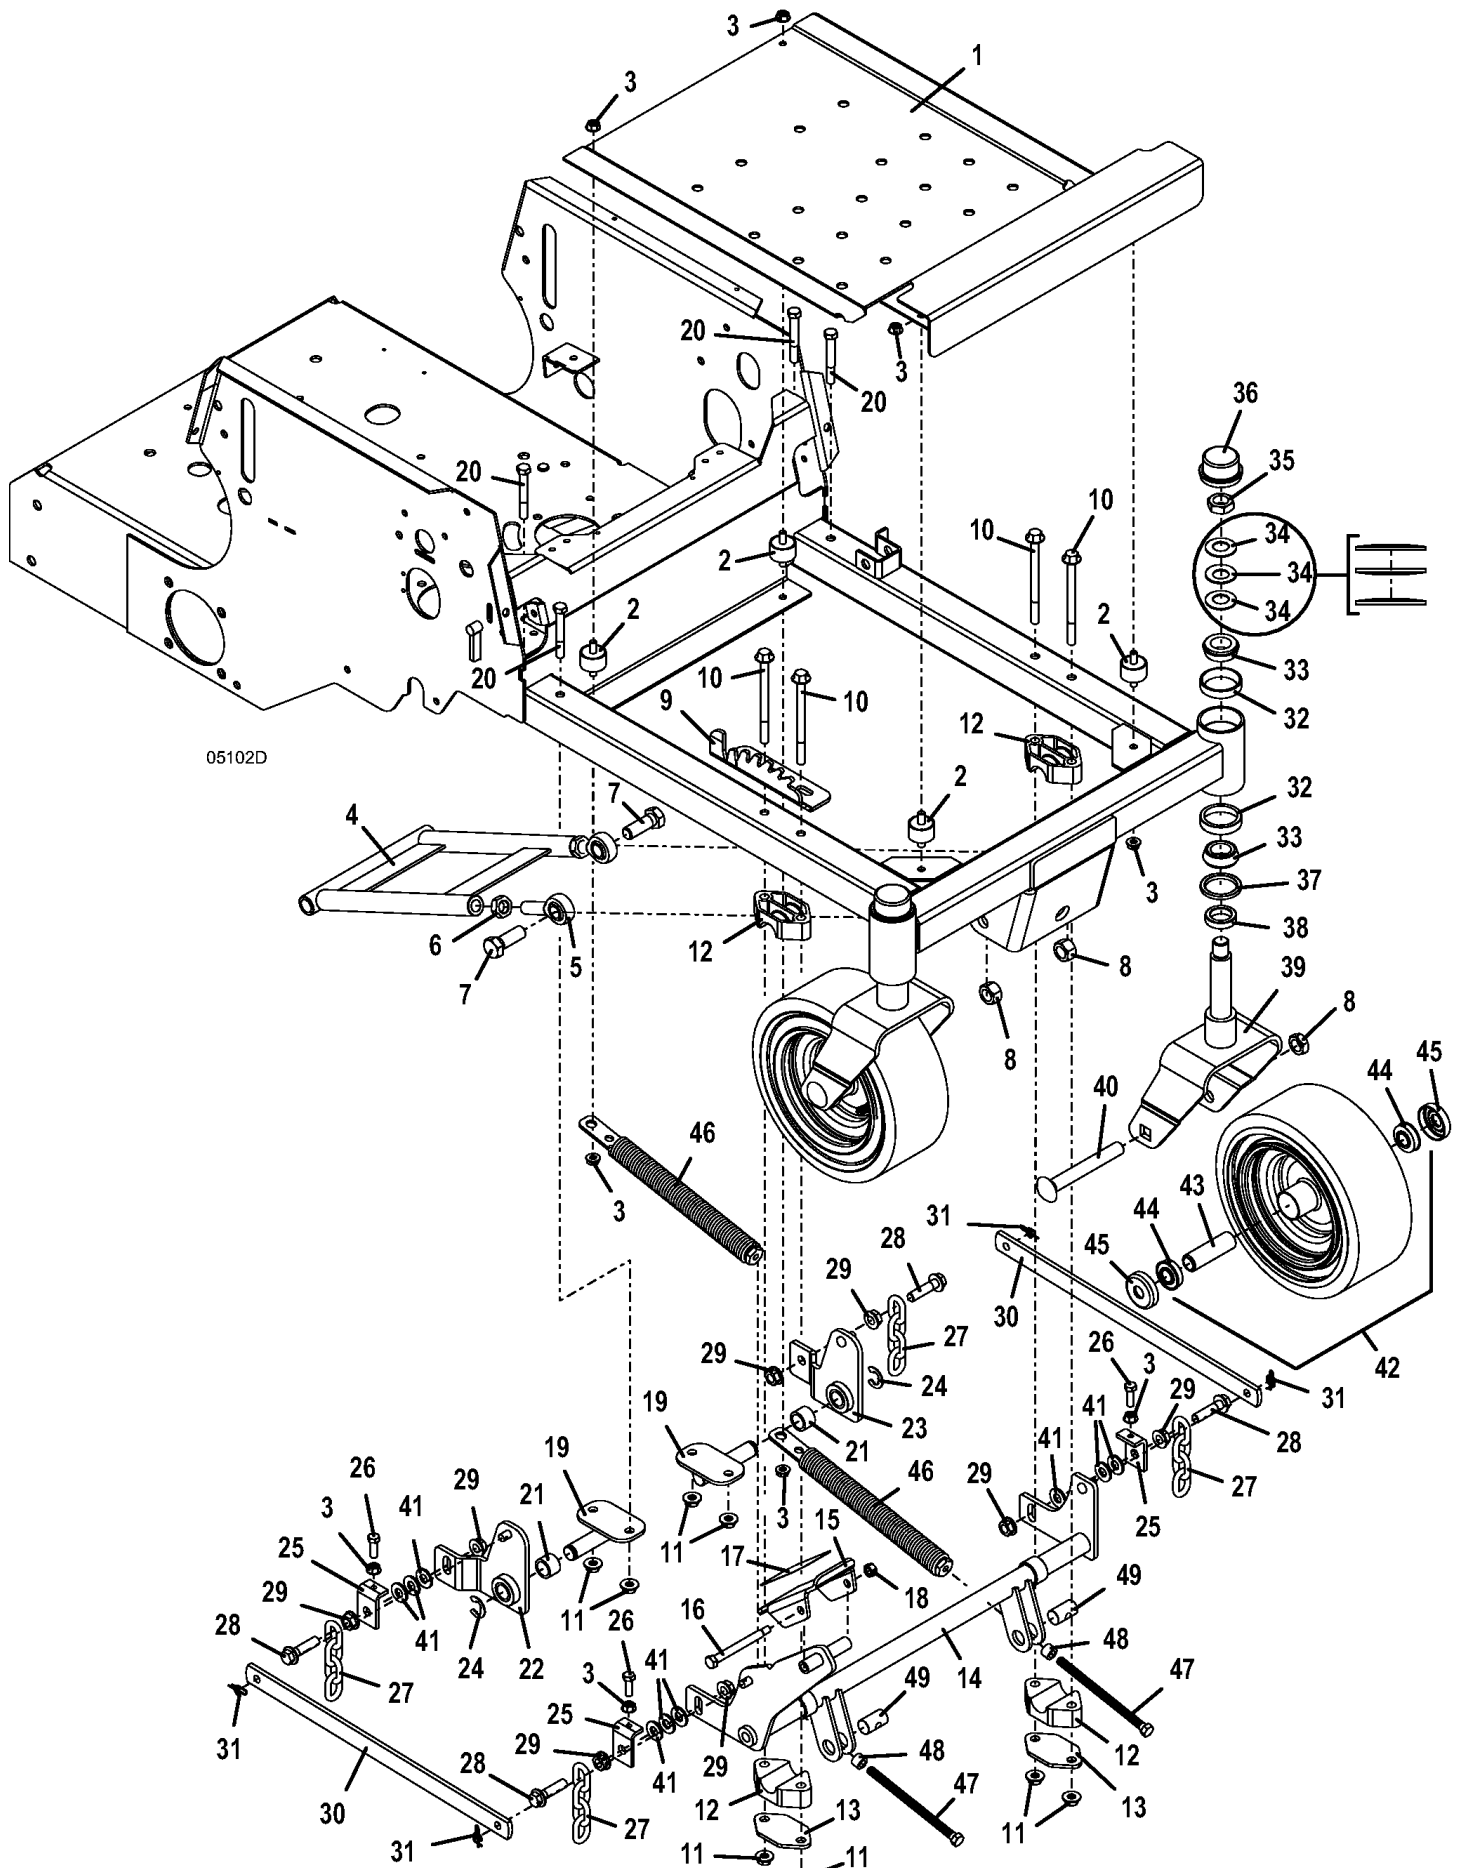

Title: QUIK PARTS
Heading: MID MOUNTS
Model: 124/41-48
Year: 2010
Assembly: DECK CARRIER LINKAGE