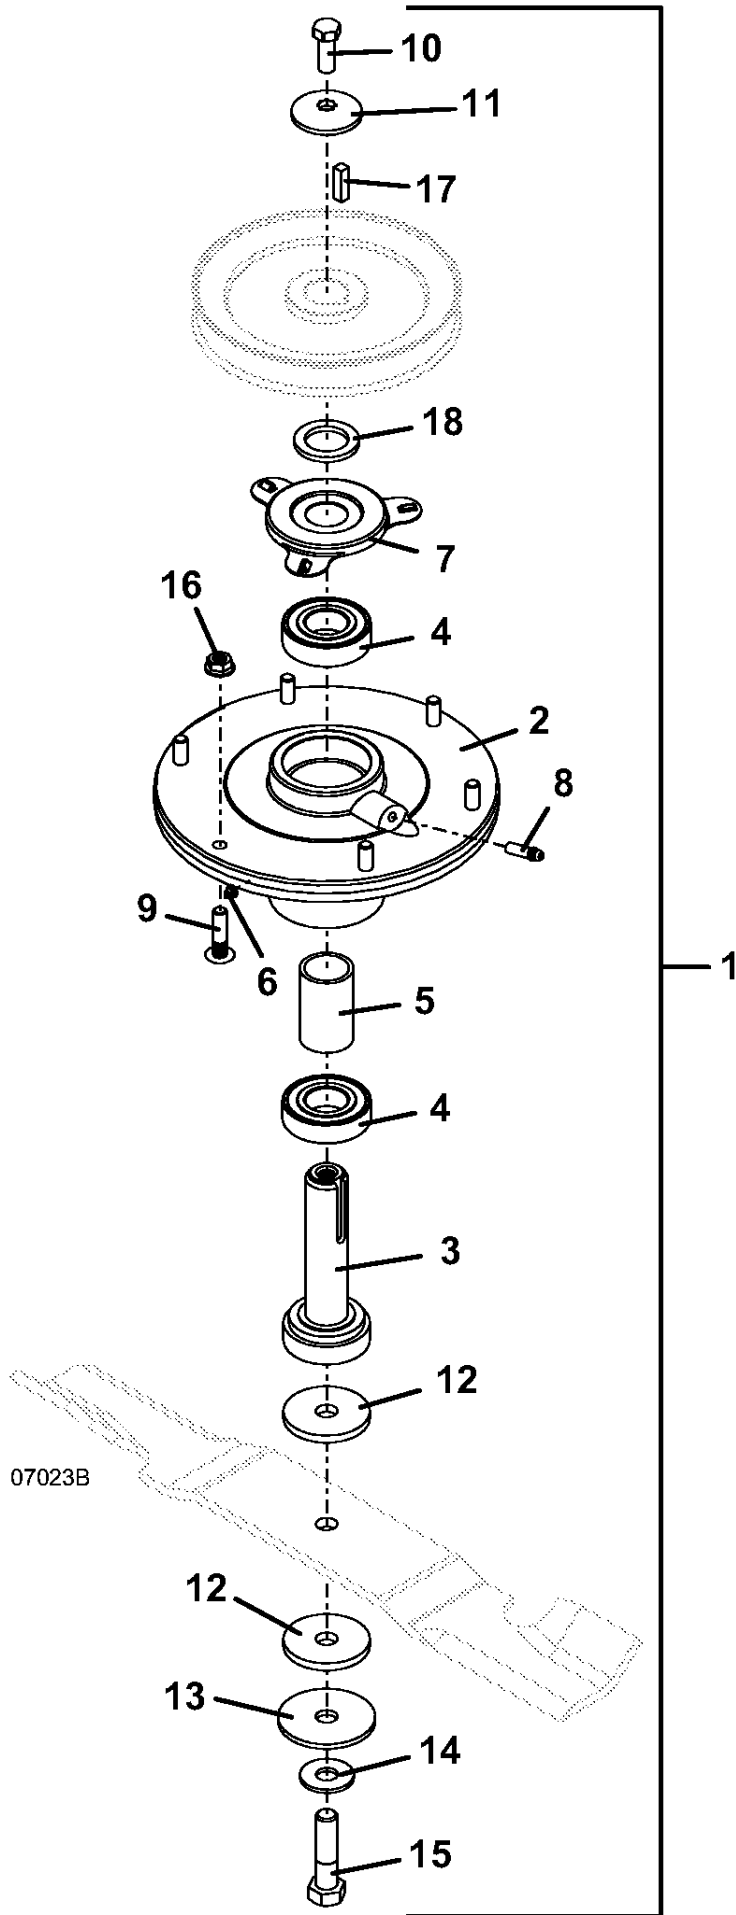

Title: QUIK PARTS
Heading: MID MOUNTS
Model: 124/41-48
Year: 2010
Assembly: BLADE SPINDLE ASSEMBLY - M241/48

Title: QUIK PARTS
Heading: MID MOUNTS
Model: 124/41-48
Year: 2010
Assembly: BLADE SPINDLE ASSEMBLY - M241/48

PARTS LIST

1	623760	SPINDLE ASSY M1-48 RT/LT
2	604412	HOUSING ASSY - SPINDLE ALUM
3	604764	SPINDLE SHAFT - ASSY 25MM 4.75
4	110081	BEARING - BALL 2 REG SEAL 25MM
5	903645	SPACER -BEARING-SHALLOW SPACER
6	280705	PLUG - RELIEF
7	721167	SHIELD - BEARING
8	280745	FITTING - GREASE (ZERK)
8	280750	FITTING - GREASE (ZERK)
9	247141	BOLT - ROUND HEAD RIBBED NECK
10	243331	HEX BOLT
11	257041	WASHER - CUPPED
12	421200	WASHER - FIBER
13	257061	WASHER
14	257057	WASHER- HARDENED-BLADE SPINDLE
15	243581	HEX BOLT
16	253035	NUT - WHIZ
17	281580	KEY SQUARE
18	257107	WASHER

Title: QUIK PARTS
Heading: MID MOUNTS
Model: 124/41-48
Year: 2010
Assembly: CONSOLE

Title: QUIK PARTS
Heading: MID MOUNTS
Model: 124/41-48
Year: 2010
Assembly: CONSOLE

PARTS LIST

1	183806	SWITCH - KEY B&S/KOHLER
1	254498	NUT
2	182326	LIGHT INDICATOR - BRAKE
3	184179	SWITCH - ROCKER
3	422076	HOLE PLUG - LIGHT SWITCH
4	183925	SWITCH - PUSH/PULL
14	141551	HOUR METER - SNAP IN
15	161121	DECAL- CONSOLE