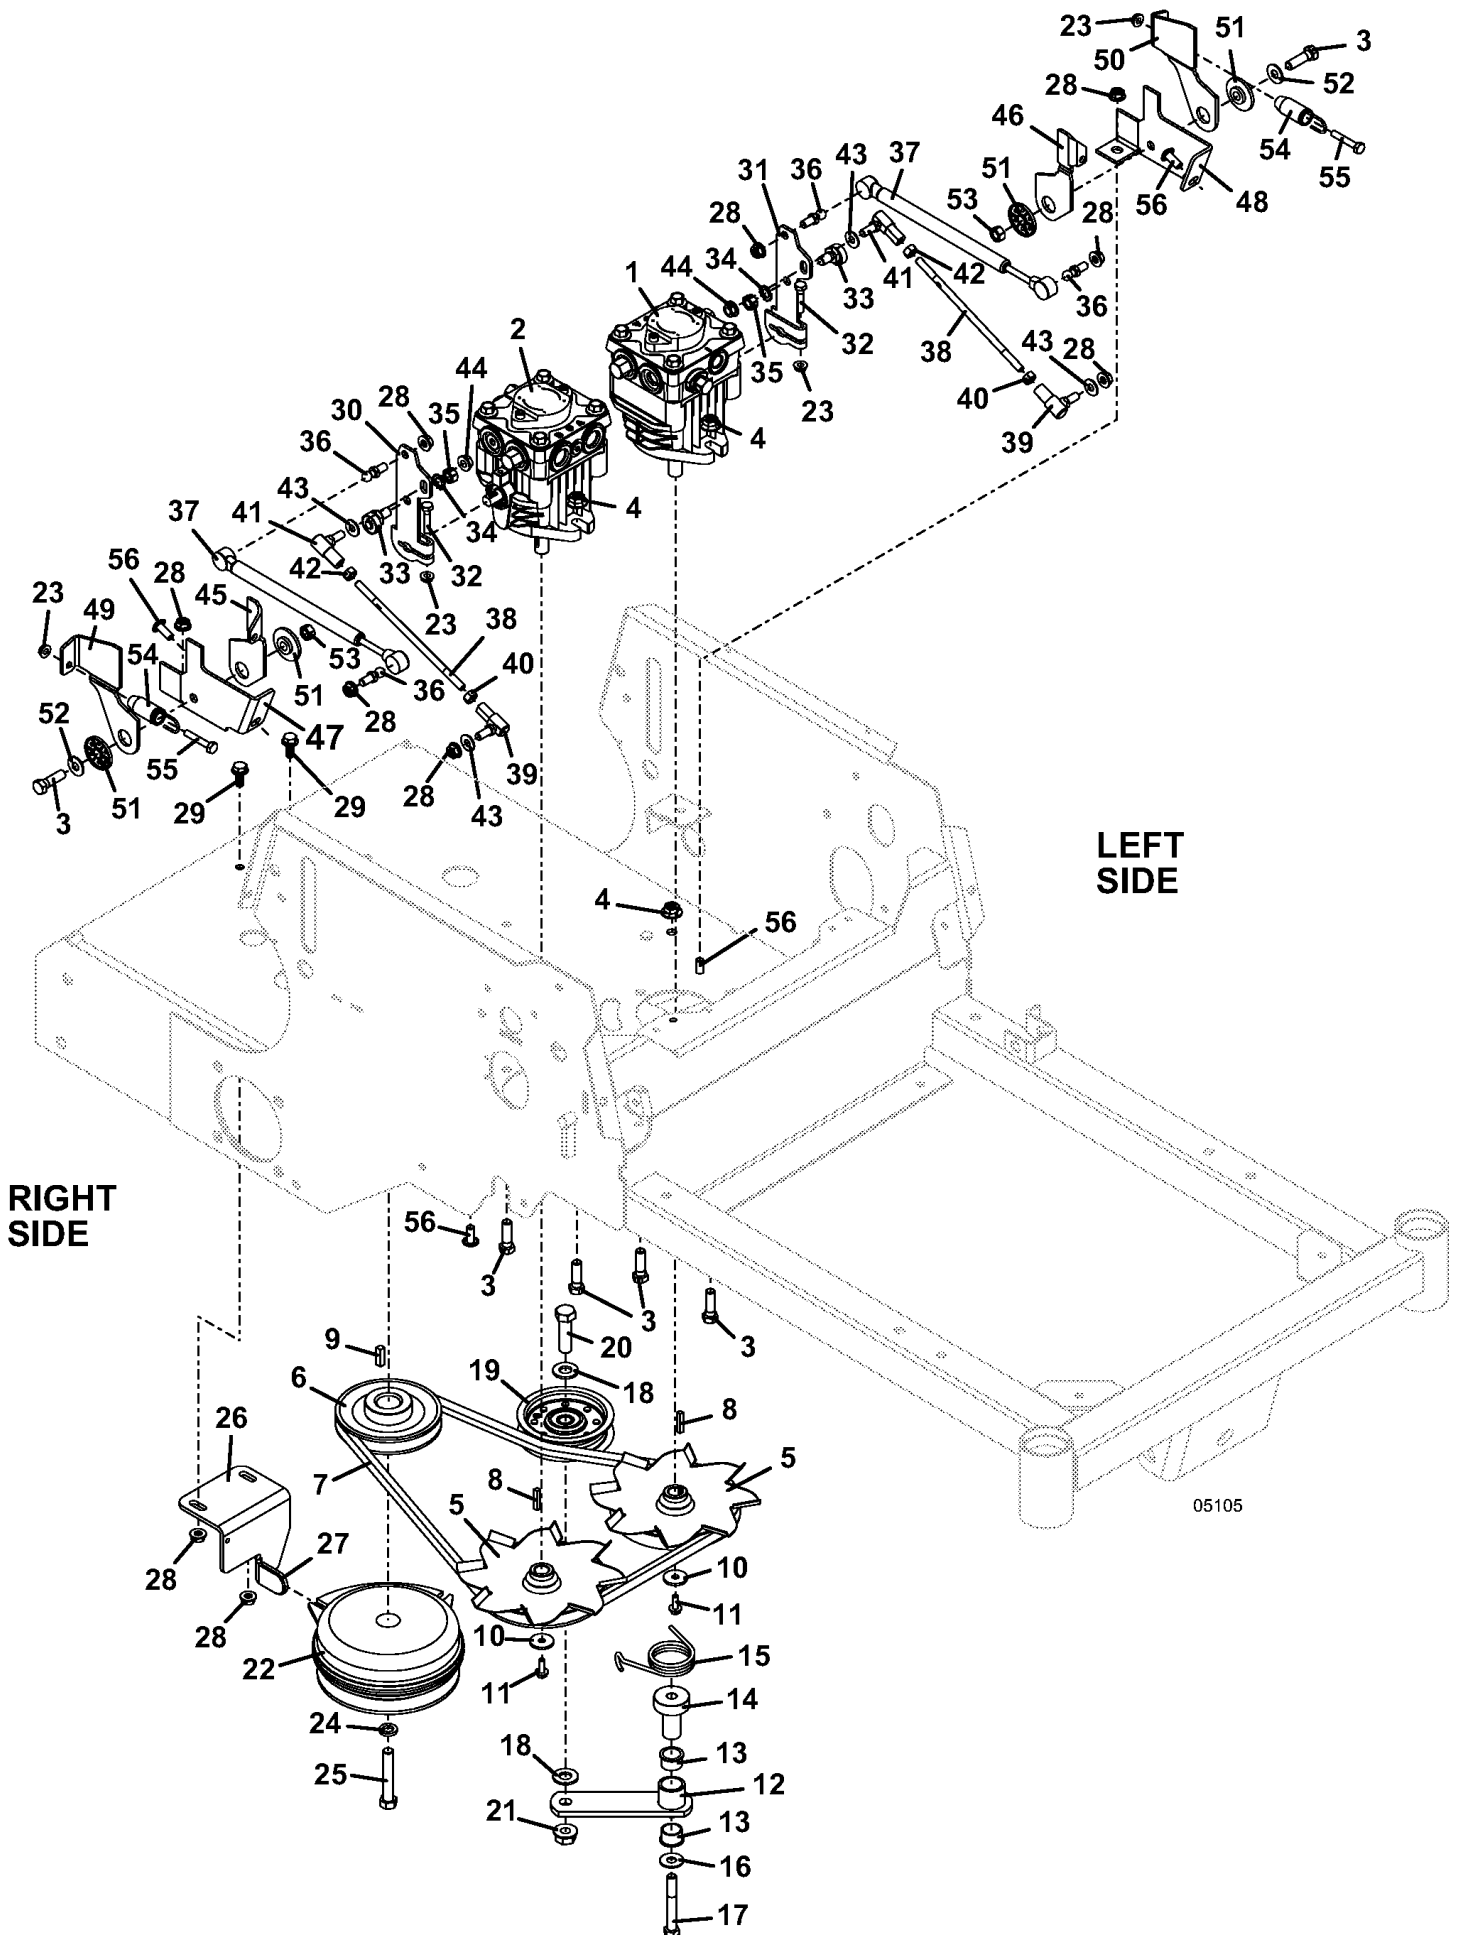

Title: QUIK PARTS
Heading: MID MOUNTS
Model: 124/41-48
Year: 2010
Assembly: CONSOLE

Title: QUIK PARTS
Heading: MID MOUNTS
Model: 124/41-48
Year: 2010
Assembly: CONSOLE

PARTS LIST

1	183806	SWITCH - KEY B&S/KOHLER
1	254498	NUT
2	182326	LIGHT INDICATOR - BRAKE
3	184179	SWITCH - ROCKER
3	422076	HOLE PLUG - LIGHT SWITCH
4	183925	SWITCH - PUSH/PULL
14	141551	HOUR METER - SNAP IN
15	161121	DECAL- CONSOLE

Title: QUIK PARTS
Heading: MID MOUNTS
Model: 124/41-48
Year: 2010
Assembly: DRIVE ASSEMBLY

Title: QUIK PARTS
Heading: MID MOUNTS
Model: 124/41-48
Year: 2010
Assembly: DRIVE ASSEMBLY

PARTS LIST

1	391438	HYDRO PUMP
2	391439	HYDRO PUMP
3	243335	HEX BOLT
4	253043	NUT - WHIZ
5	415555	SHEAVE
6	415545	SHEAVE
7	381940	BELT
8	281560	KEY SQUARE
9	281582	KEY SQUARE
10	774012	WASHER - FLAT
11	270821	HEX BOLT
12	824478	IDLER ARM ASSY - 100 PUMPS
13	121756	BEARING - OILITE
14	121650	BEARING - PEDESTAL
15	284426	SPRING - TORSION
16	257040	WASHER
17	243360	HEX BOLT
18	257062	WASHER
19	393195	IDLER
20	243575	HEX BOLT
21	253066	NUT - WHIZ
22	388750	CLUTCH ELEC 1 SHAFT
23	253025	NUT - WHIZ
24	257422	WASHER - LOCK
25	243470	HEX BOLT
26	725123	BRACKET - ANTI-ROTATION 100
27	422088	COVER - CLUTCH BRACKET
28	253035	NUT - WHIZ
29	253192	BOLT WHIZ HEX FLANGE
30	754258	CONTROL ARM - M2 RT
31	754259	CONTROL ARM - M2 LT
32	253182	BOLT WHIZ HEX
33	603726	ROLLER ASSY - ECCENTRIC
34	257410	WASHER - STAR EXTERNAL
35	254450	NUT
36	265680	BALL STUD
37	285031	DAMPER
38	780169	LINKAGE - STEERING LT/RT
39	265615	BALL JOINT RH TD
40	254441	NUT