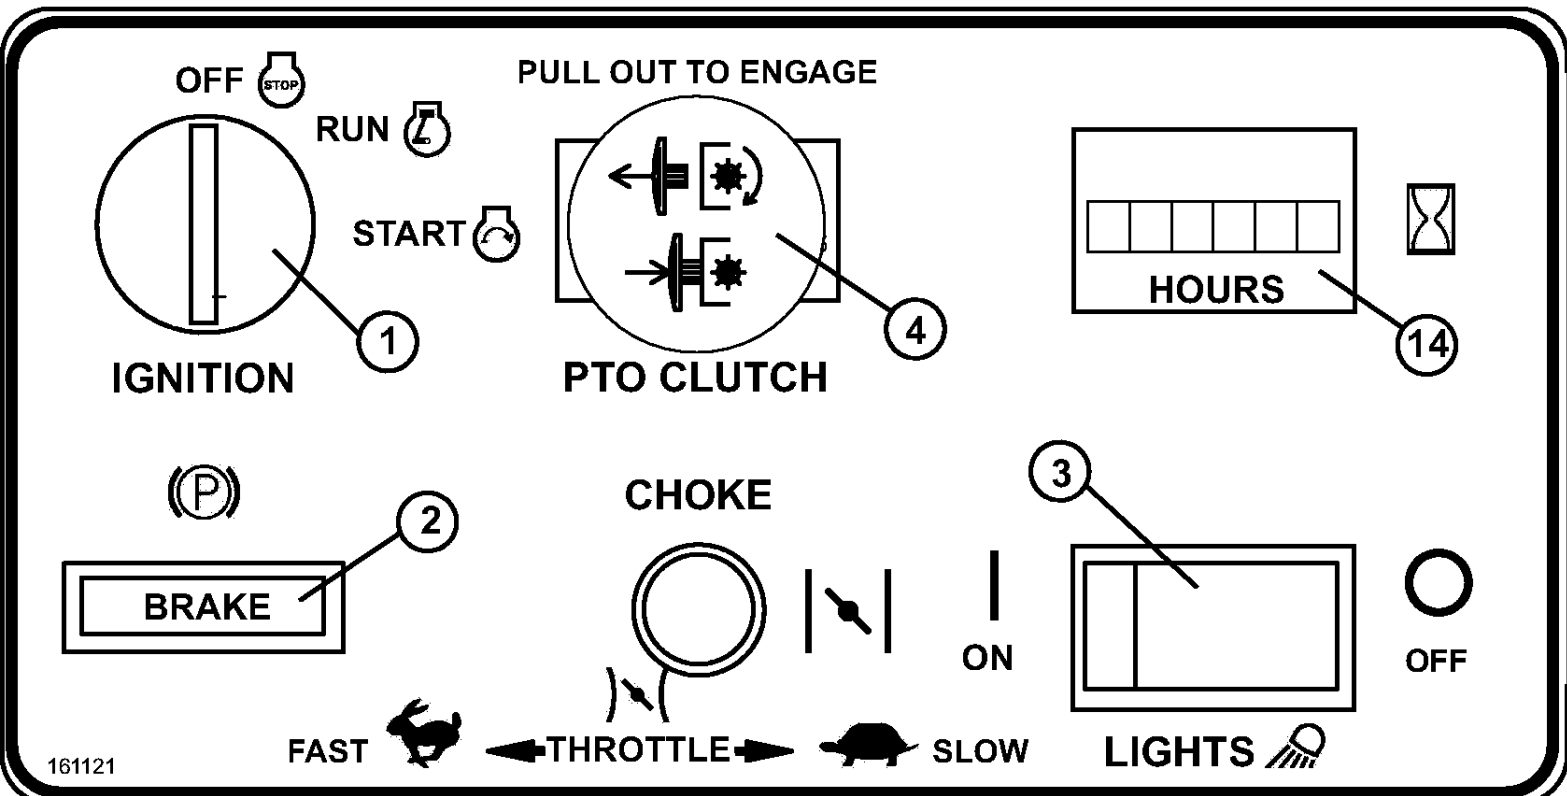

Title: QUIK PARTS
Heading: MID MOUNTS
Model: 124/41-48
Year: 2010
Assembly: CONSOLE

Title: QUIK PARTS
Heading: MID MOUNTS
Model: 124/41-48
Year: 2010
Assembly: CONSOLE

PARTS LIST

1	183806	SWITCH - KEY B&S/KOHLER
1	254498	NUT
2	182326	LIGHT INDICATOR - BRAKE
3	184179	SWITCH - ROCKER
3	422076	HOLE PLUG - LIGHT SWITCH
4	183925	SWITCH - PUSH/PULL
14	141551	HOUR METER - SNAP IN
15	161121	DECAL- CONSOLE