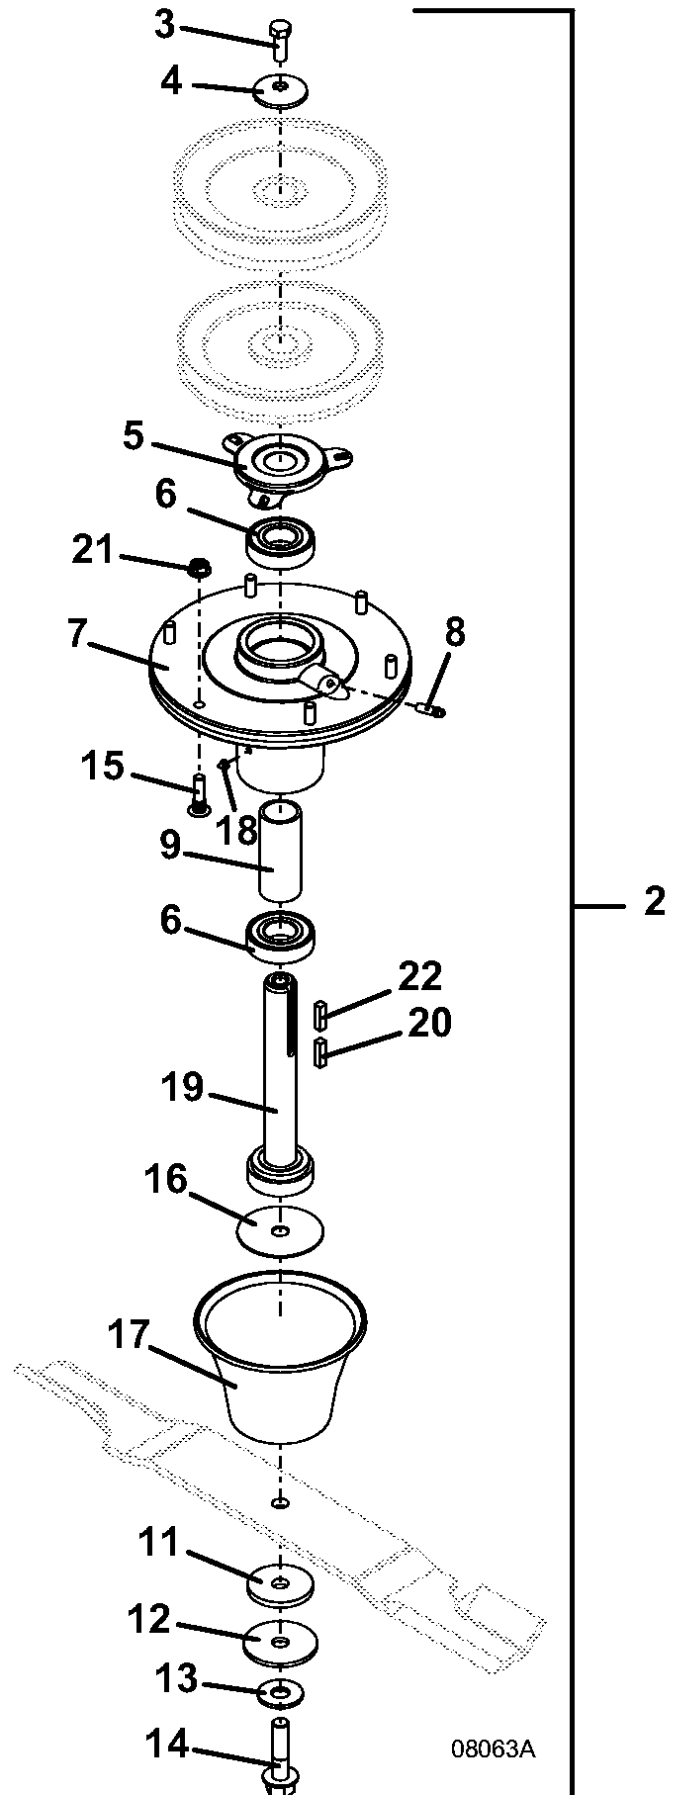

Title: QUIK PARTS
Heading: MID MOUNTS
Model: 321D
Year: 2010
Assembly: BLADE SPINDLE ASSEMBLY - M152

LEFT / RIGHT

CENTER