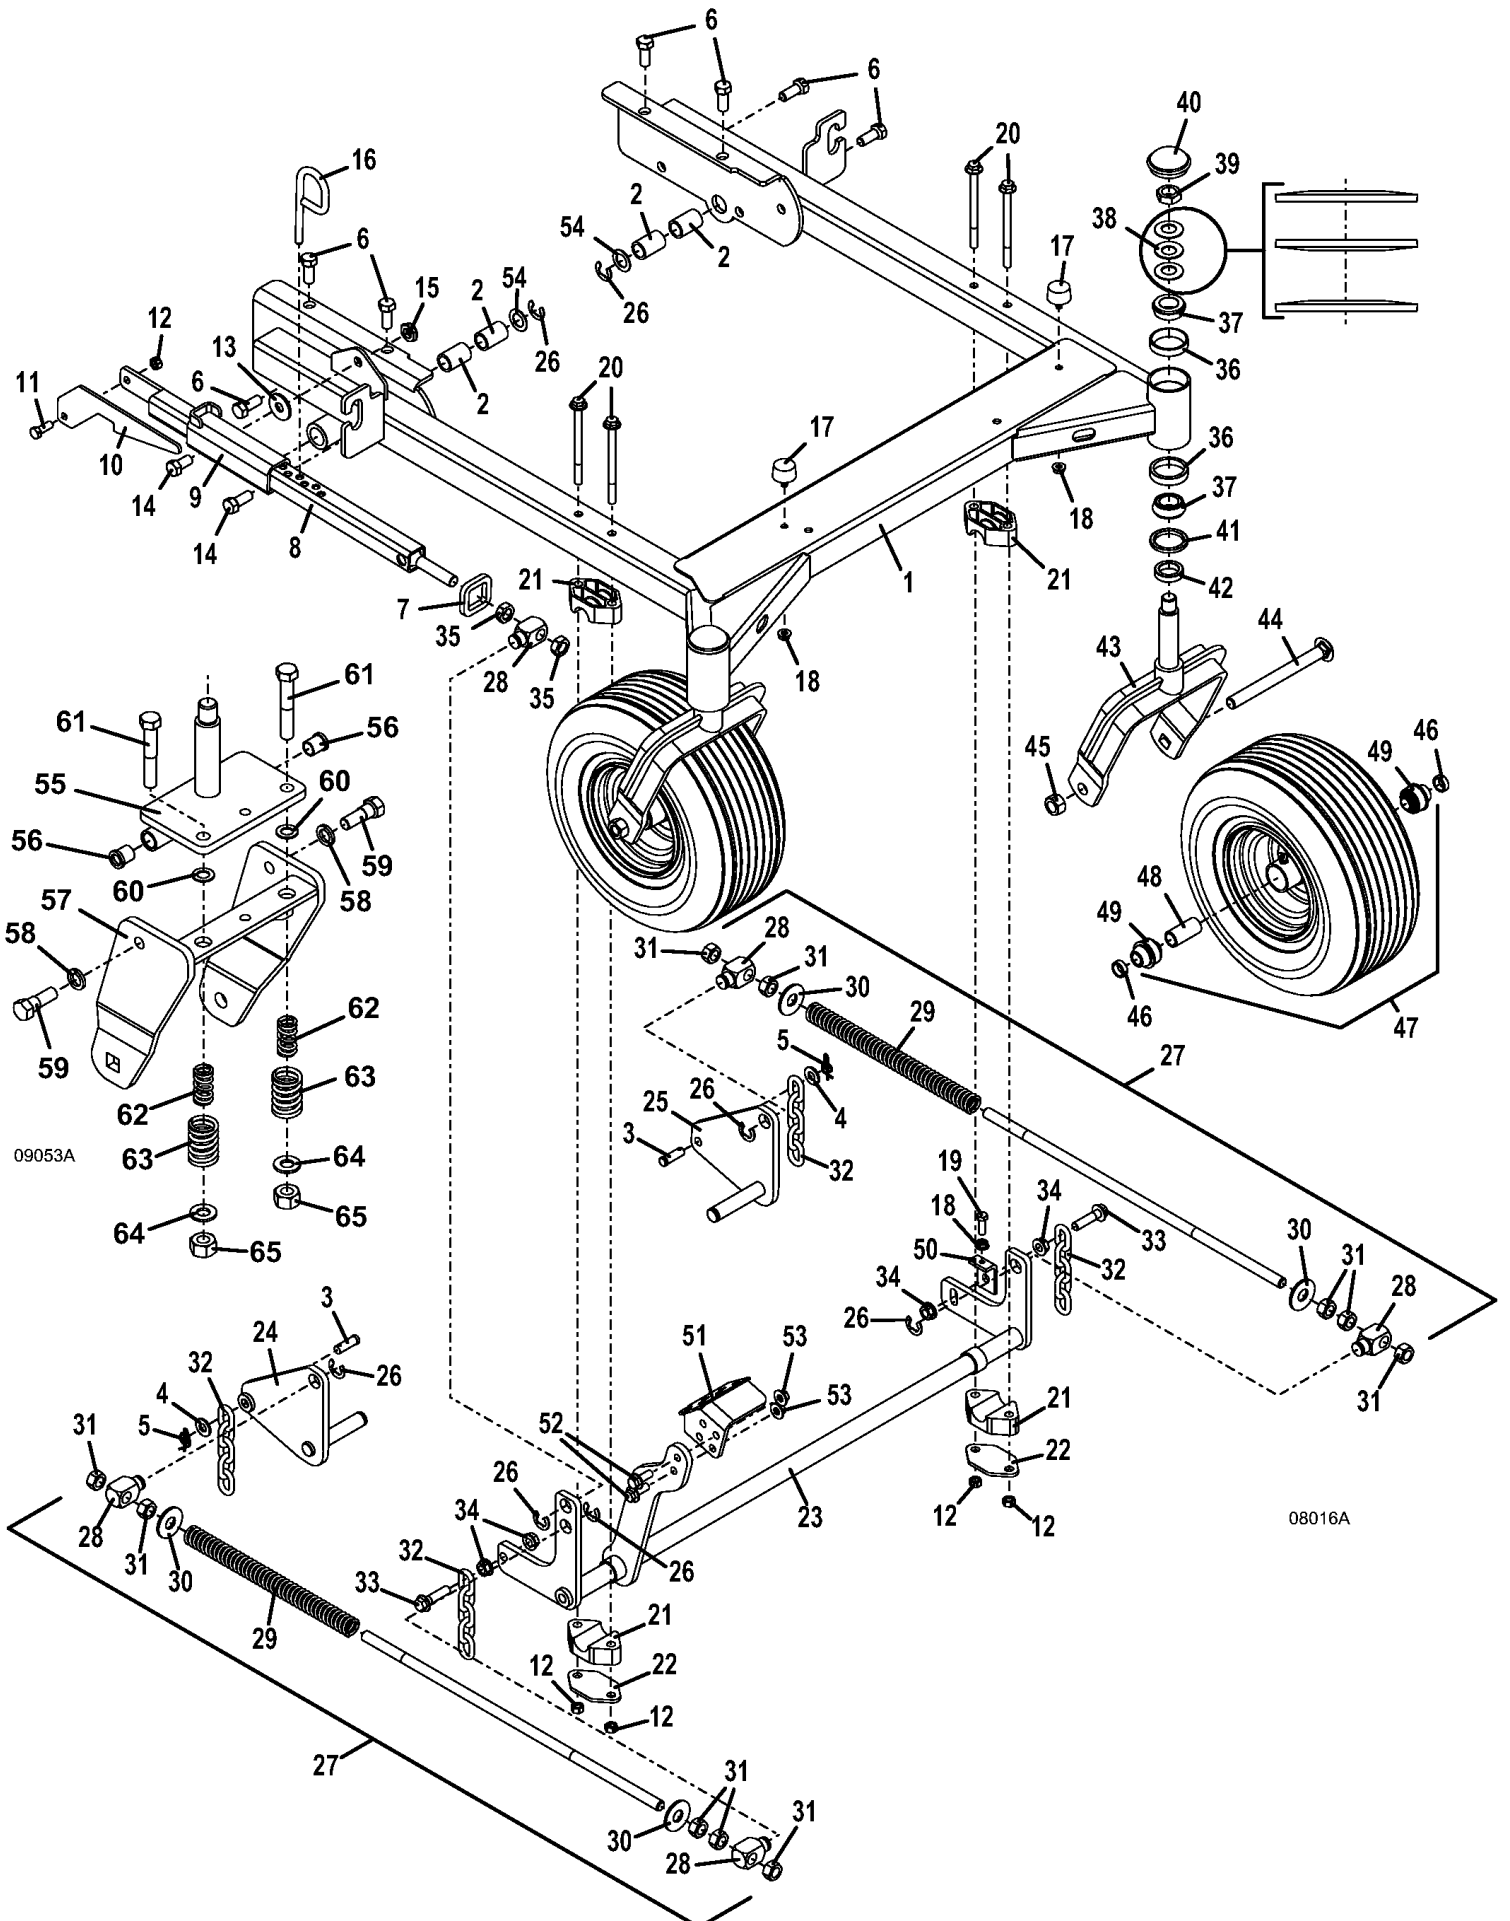

Title: QUIK PARTS
Heading: MID MOUNTS
Model: 321D
Year: 2010
Assembly: DECK CARRIER ASSEMBLY - M152