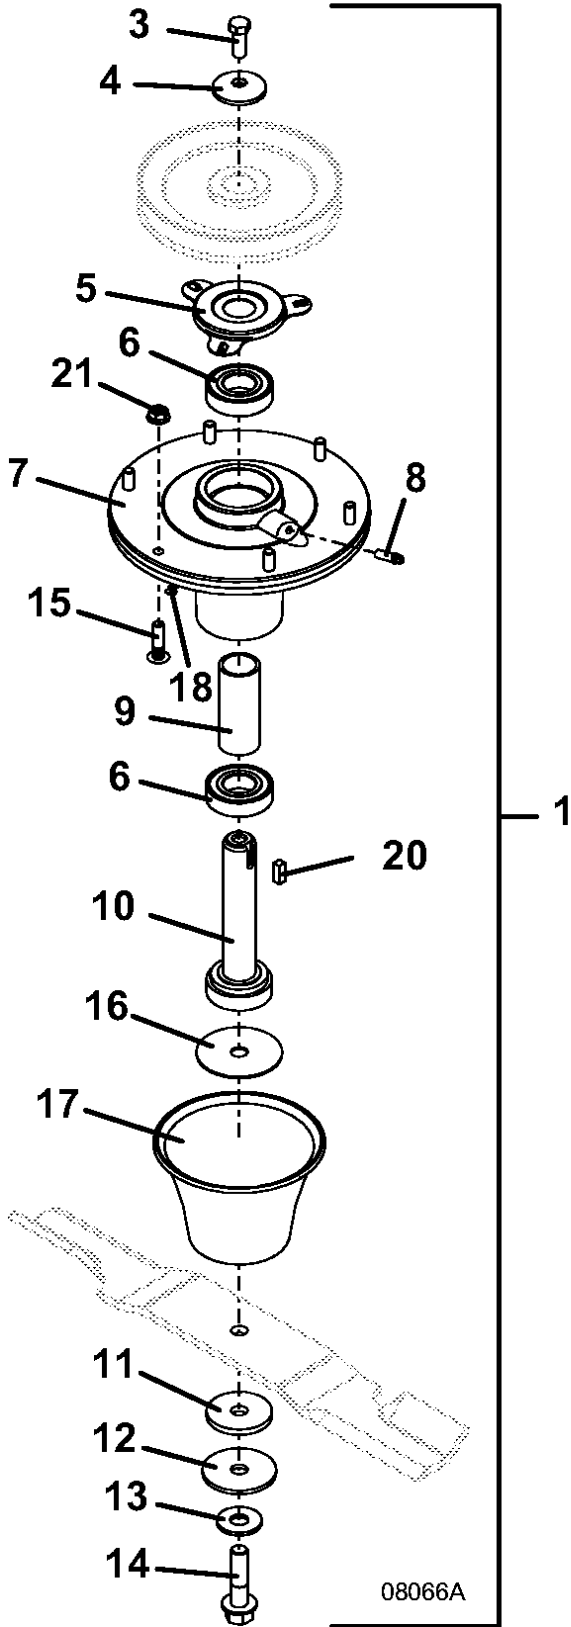

Title: QUIK PARTS
Heading: MID MOUNTS
Model: 321D
Year: 2010
Assembly: BLADE SPINDLE ASSEMBLY - M152

LEFT / RIGHT