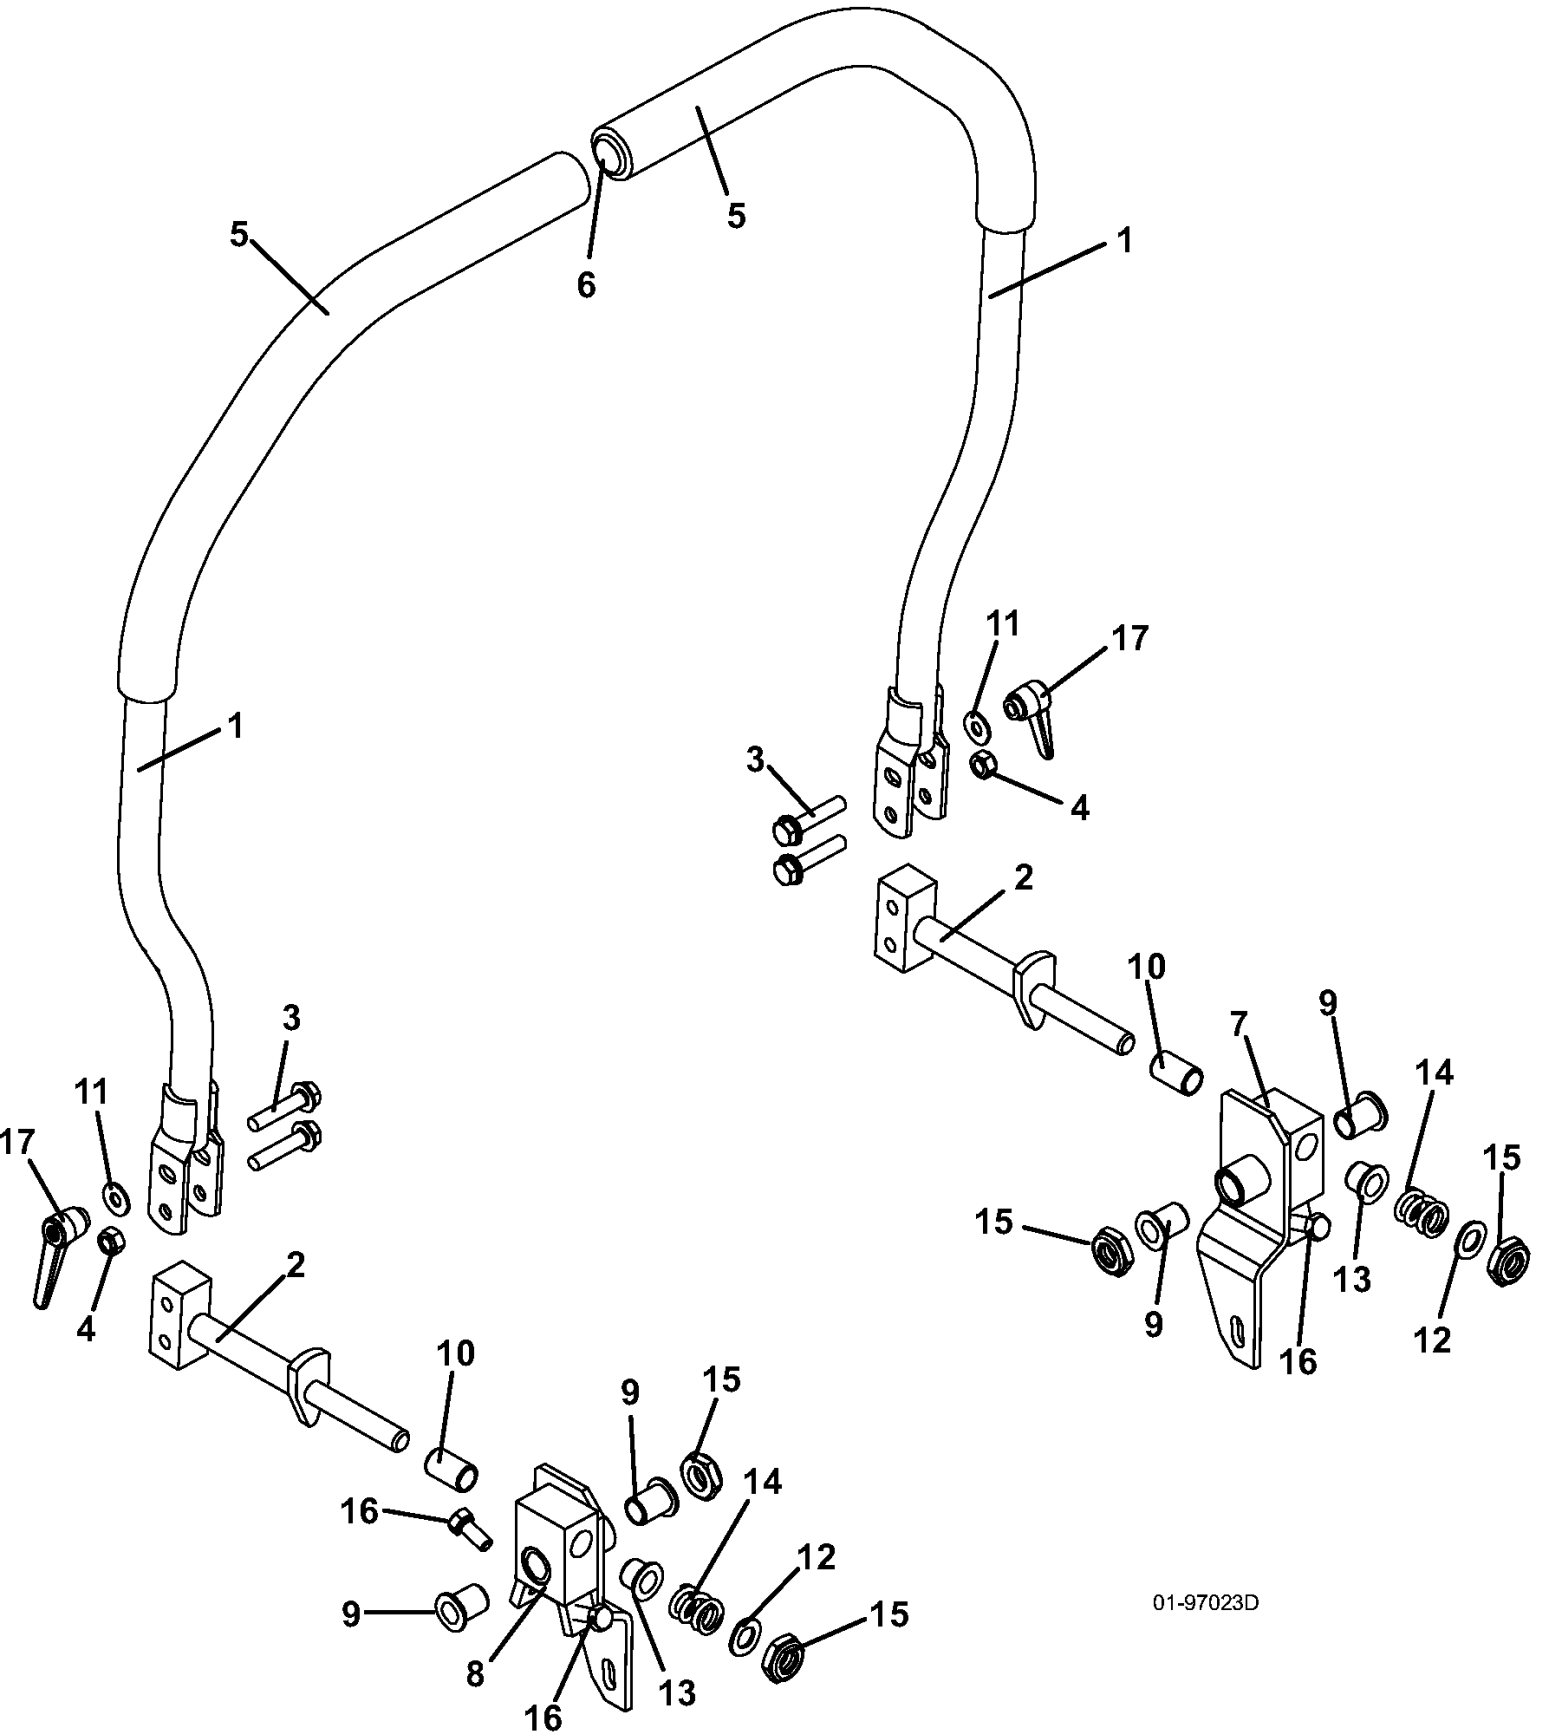

Title: QUIK PARTS
Heading: MID MOUNTS
Model: 321D
Year: 2010
Assembly: STEERING ASSEMBLY

01-97023D