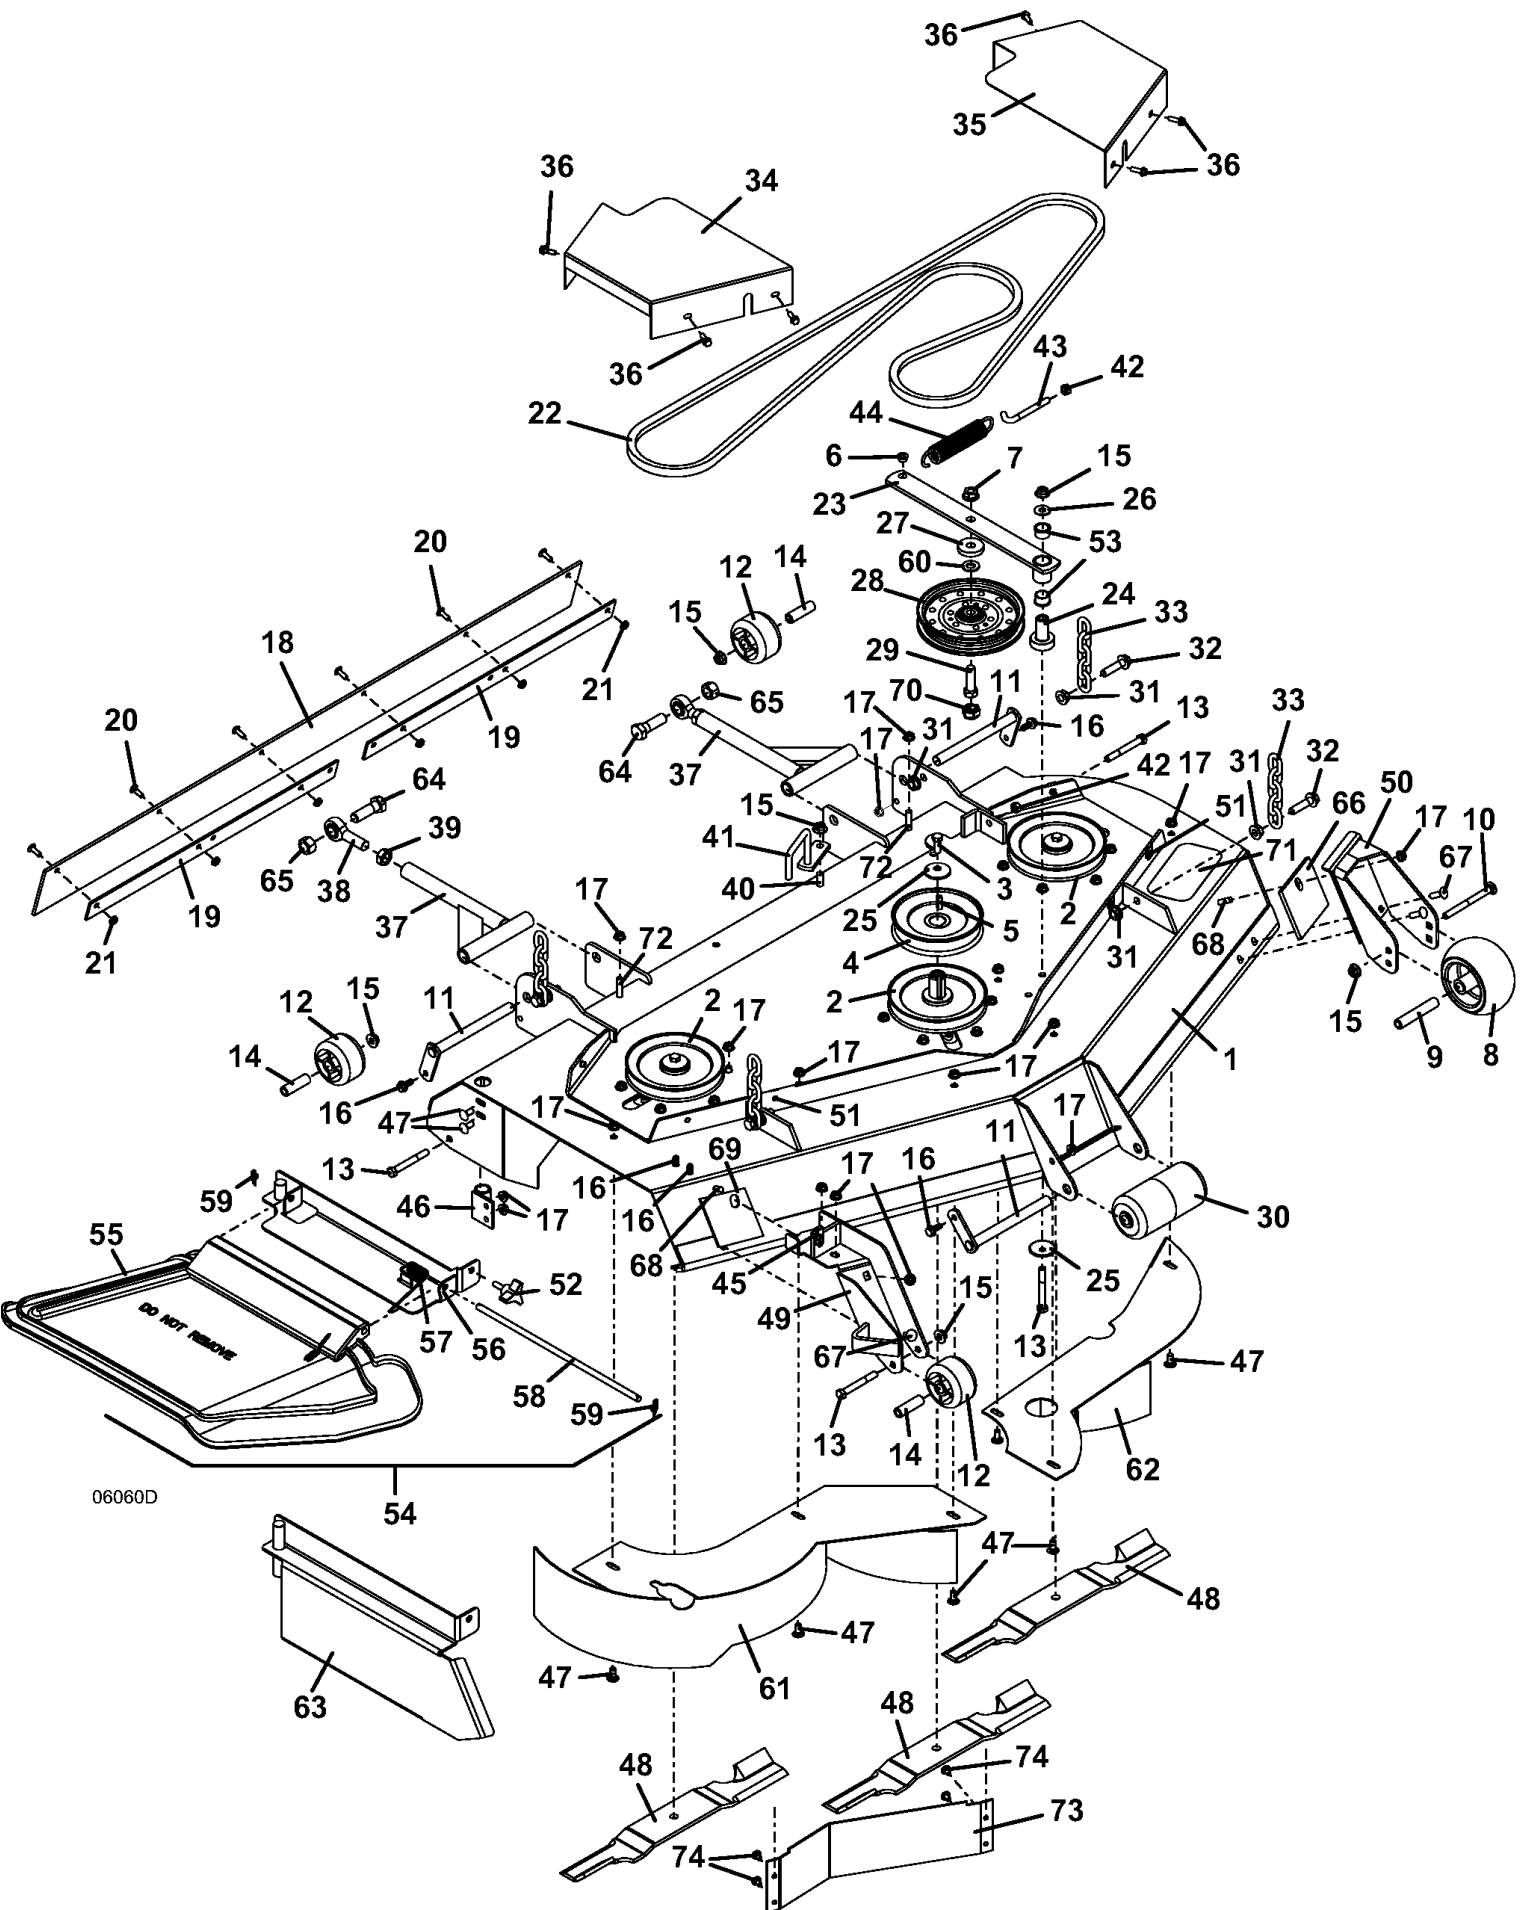

Title: QUIK PARTS
Heading: MID MOUNTS
Model: 321D
Year: 2010
Assembly: CONSOLE

Title: QUIK PARTS
Heading: MID MOUNTS
Model: 321D
Year: 2010
Assembly: CONSOLE

PARTS LIST

1	141160	GAUGE - TEMP ZONED ELECTRIC
2	141200	GAUGE - VOLTMETER
3	182327	LIGHT INDICATOR - OIL
4	182328	LIGHT INDICATOR - TEMP
5	182325	LIGHT INDICATOR - BATTERY
6	182326	LIGHT INDICATOR - BRAKE
7	184179	SWITCH - ROCKER
8	183925	SWITCH - PUSH/PULL
9	183827	SWITCH - KEY-SEALED-KUBOTA
23	141551	HOUR METER - SNAP IN
24	161123	DECAL - CONSOLE

Title: QUIK PARTS
Heading: MID MOUNTS
Model: 321D
Year: 2010
Assembly: DECK ASSEMBLY - M152

06060D

Title: QUIK PARTS
Heading: MID MOUNTS
Model: 321D
Year: 2010
Assembly: DECK ASSEMBLY - M152

PARTS LIST

1	644159	DECK WELDMENT - M152 / 07
2	415892	SHEAVE
3	243331	HEX BOLT
4	415897	SHEAVE
5	281582	KEY SQUARE
6	422520	NYLON BEARING
7	253067	NUT - FLANGE SPIRAL LOC
8	484230	WHEEL - ANTI-SCALP CENTER HUB
9	942137	TUBE - BEARING
10	247310	CARRIAGE BOLT
11	644512	LOCK PIN - ROLLER
12	426122	ROLLER
13	243365	HEX BOLT
14	902284	SPACER - ROLLER MOUNT
15	253043	NUT - WHIZ
16	253192	BOLT WHIZ HEX FLANGE
17	253035	NUT - WHIZ
18	424205	FLAP DECK - M1 52
19	774280	STRAP-DEFLECTOR M1 52-9861 RT
20	253179	BOLT WHIZ PHIL TRUSS
21	253025	NUT - WHIZ
22	382082	BELT
23	824488	IDLER ARM ASSY - M1 52/61
24	121650	BEARING - PEDESTAL
25	257041	WASHER - CUPPED
26	257040	WASHER
27	883804	WASHER
28	393250	IDLER
29	243575	HEX BOLT
30	603725	ROLLER ASSY - CENTER 2 PIECE
31	253058	NUT - WHIZ
32	243458	HEX BOLT GR 8
33	820331	CHAIN - 5 LINKS M1
34	722333	SHIELD - BELT 52/220 RT
35	722334	SHIELD - BELT 52/220 LT
36	253175	BOLT WHIZ HEX
37	604676	RADIUS ARM ASSY - M1 300
38	265665	ROD END
39	254493	NUT
40	253203	BOLT WHIZ FLANGE