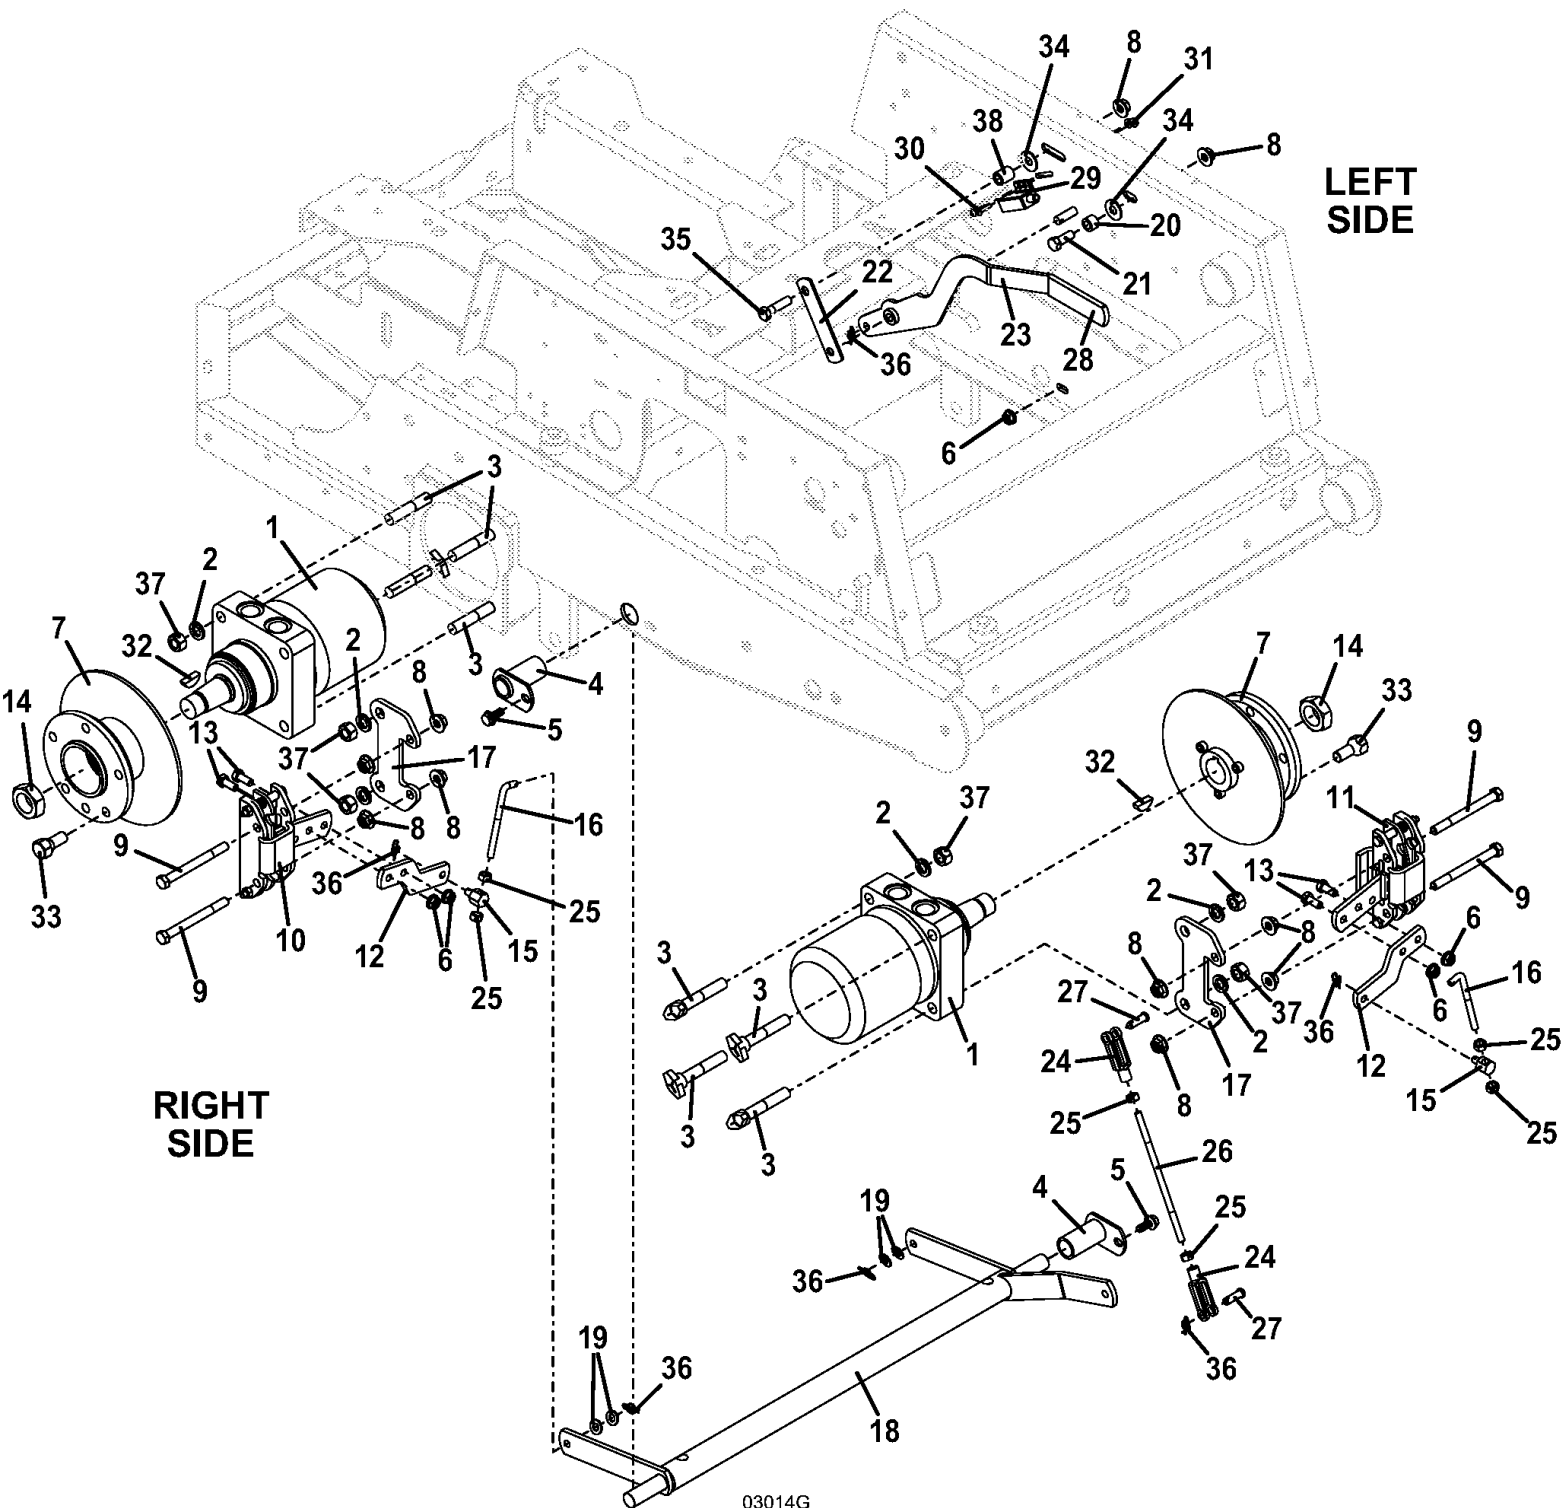

Title: QUIK PARTS
Heading: MID MOUNTS
Model: 321D
Year: 2010
Assembly: WHEEL MOTOR AND BRAKE ASSEMBLY