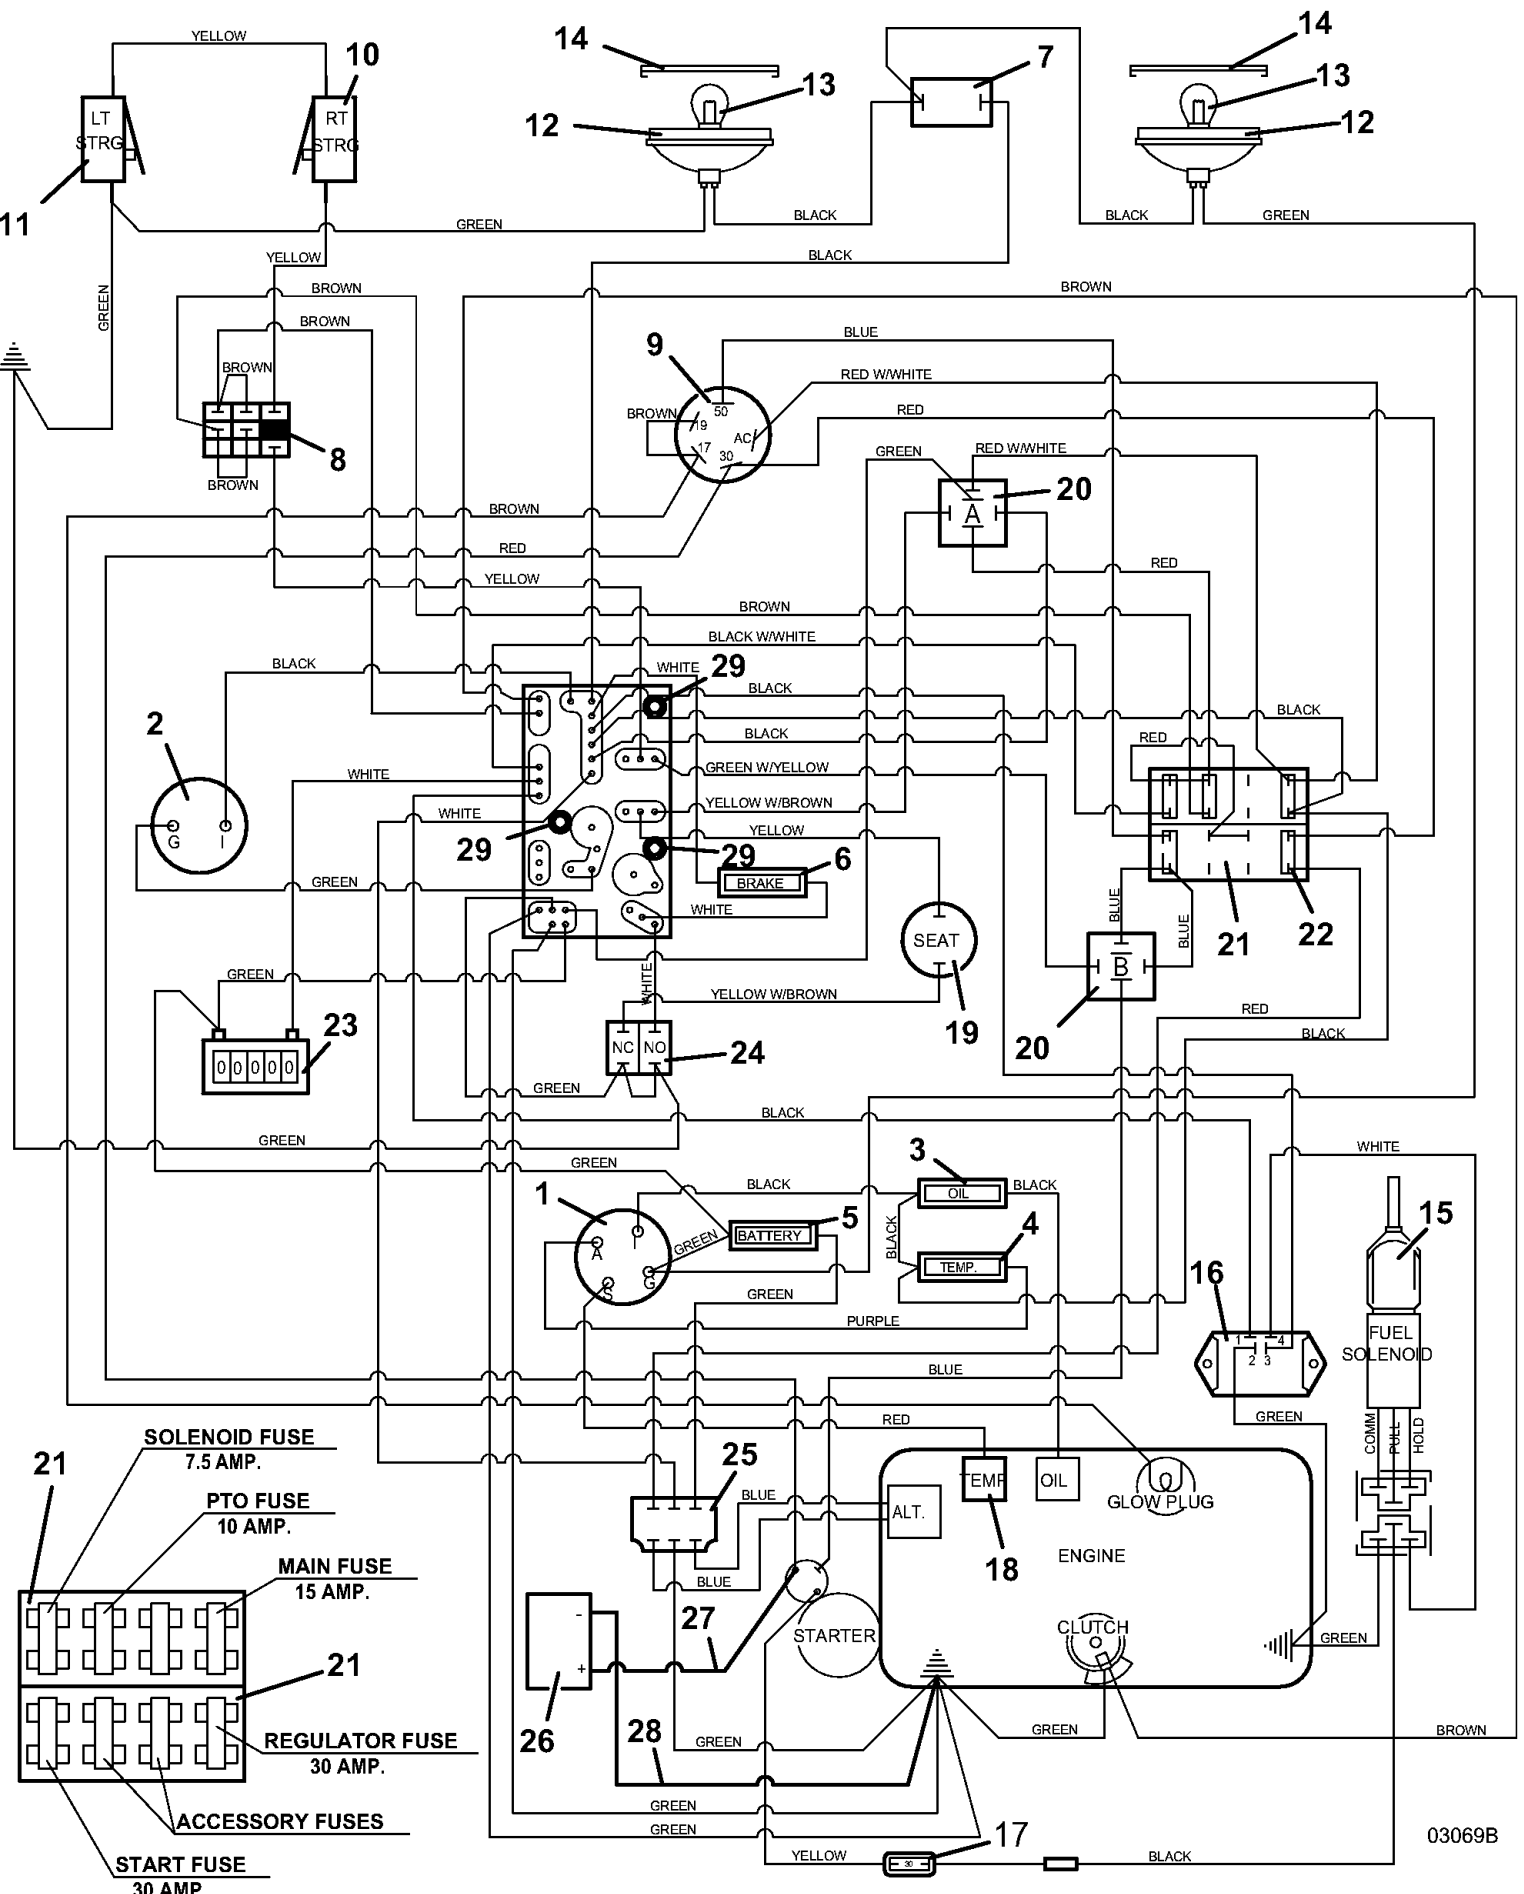

Title: QUIK PARTS
Heading: MID MOUNTS
Model: 321D
Year: 2010
Assembly: WIRING DIAGRAM