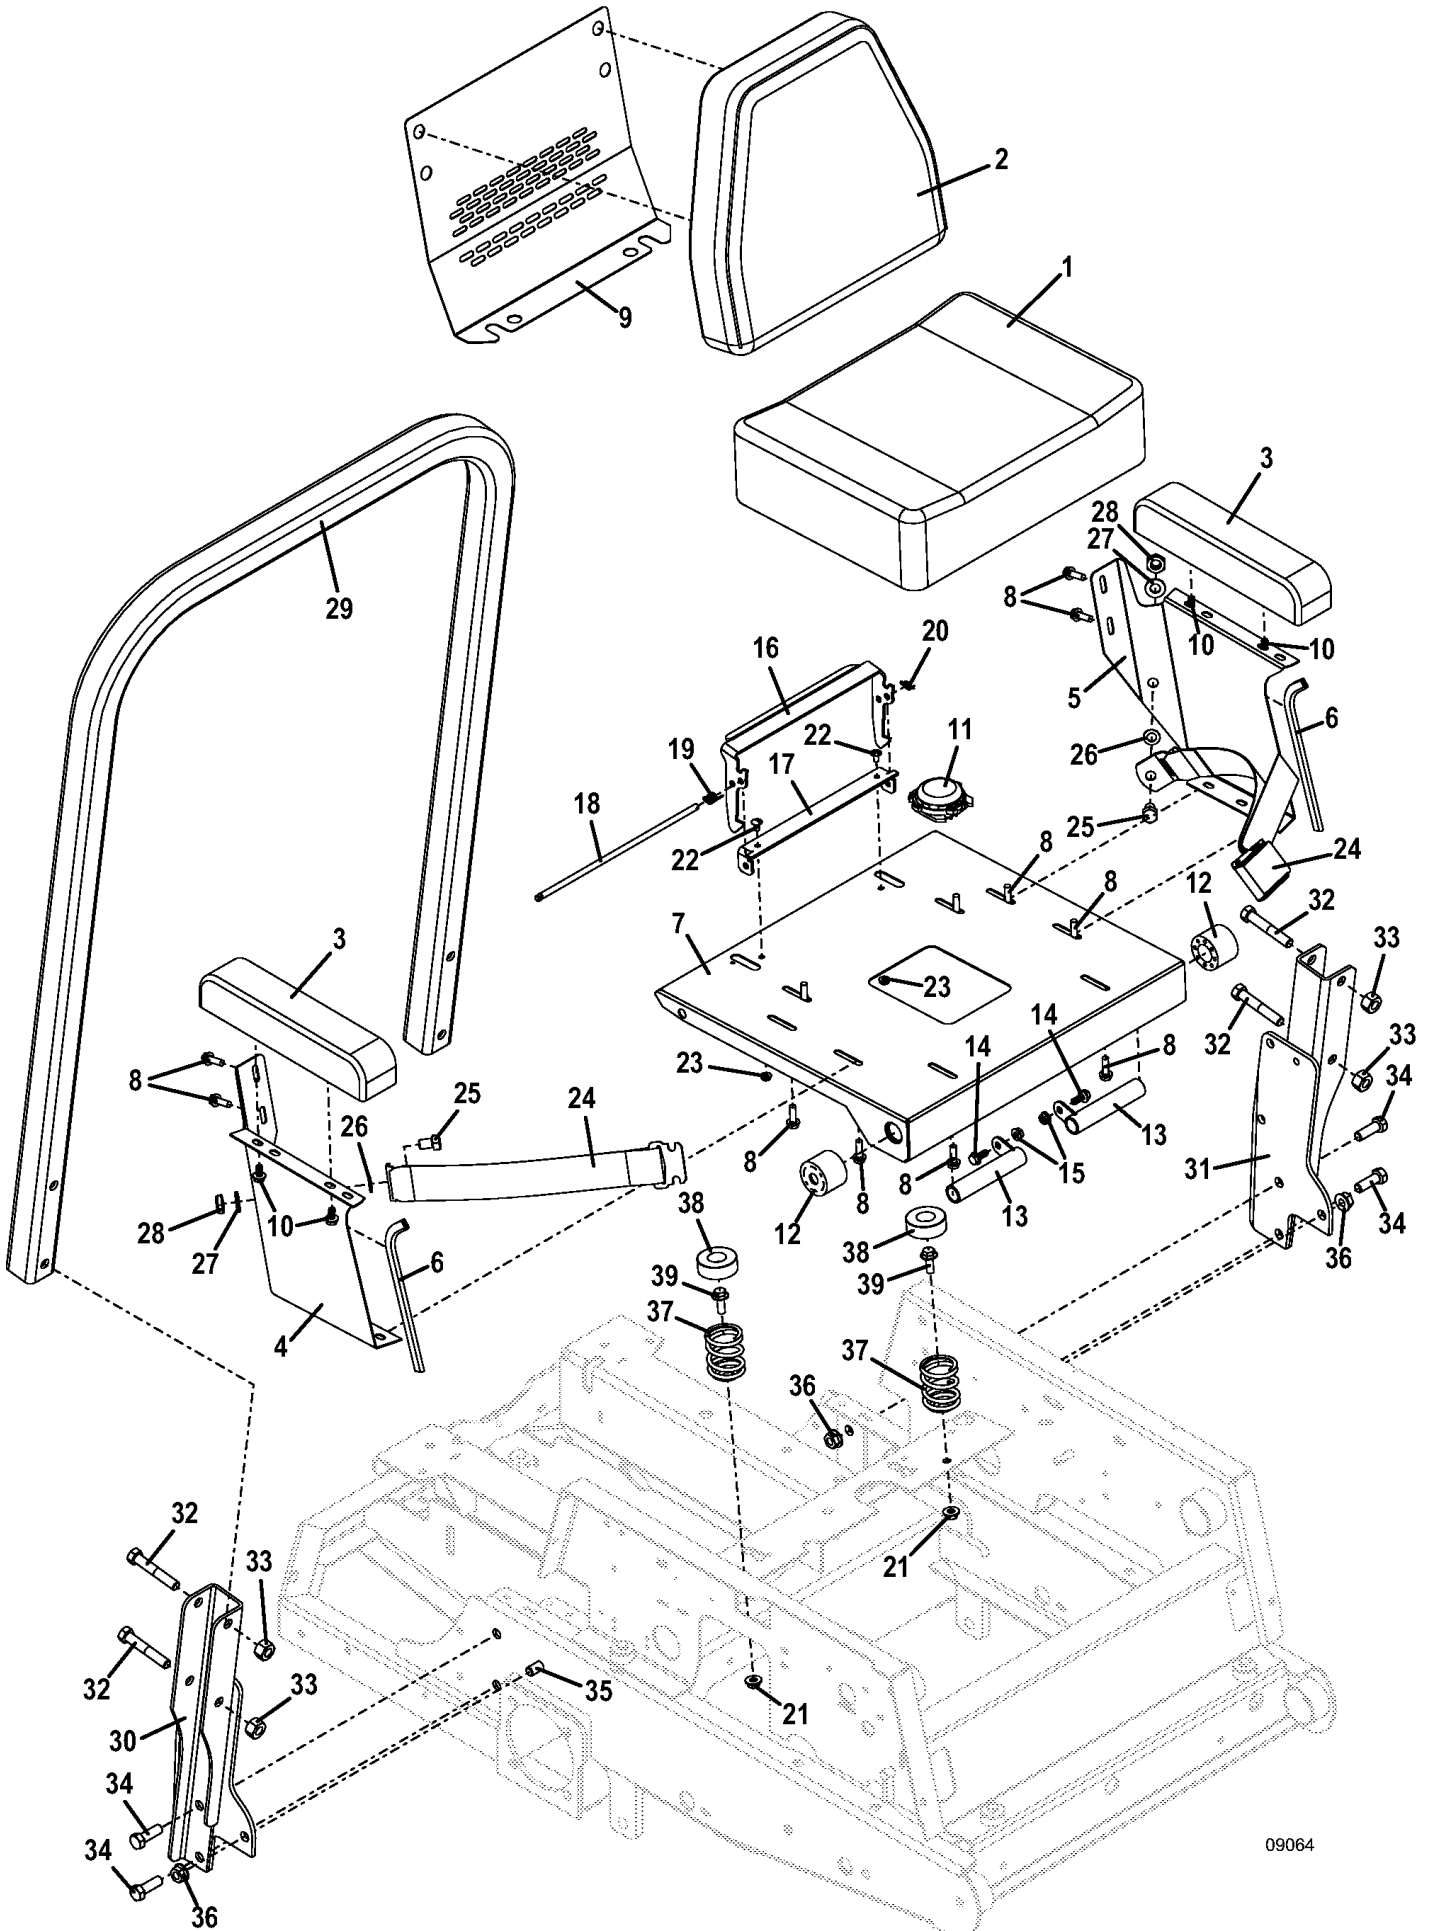

Title: QUIK PARTS
Heading: MID MOUNTS
Model: 321D
Year: 2010
Assembly: ROPS AND SEAT ASSEMBLY