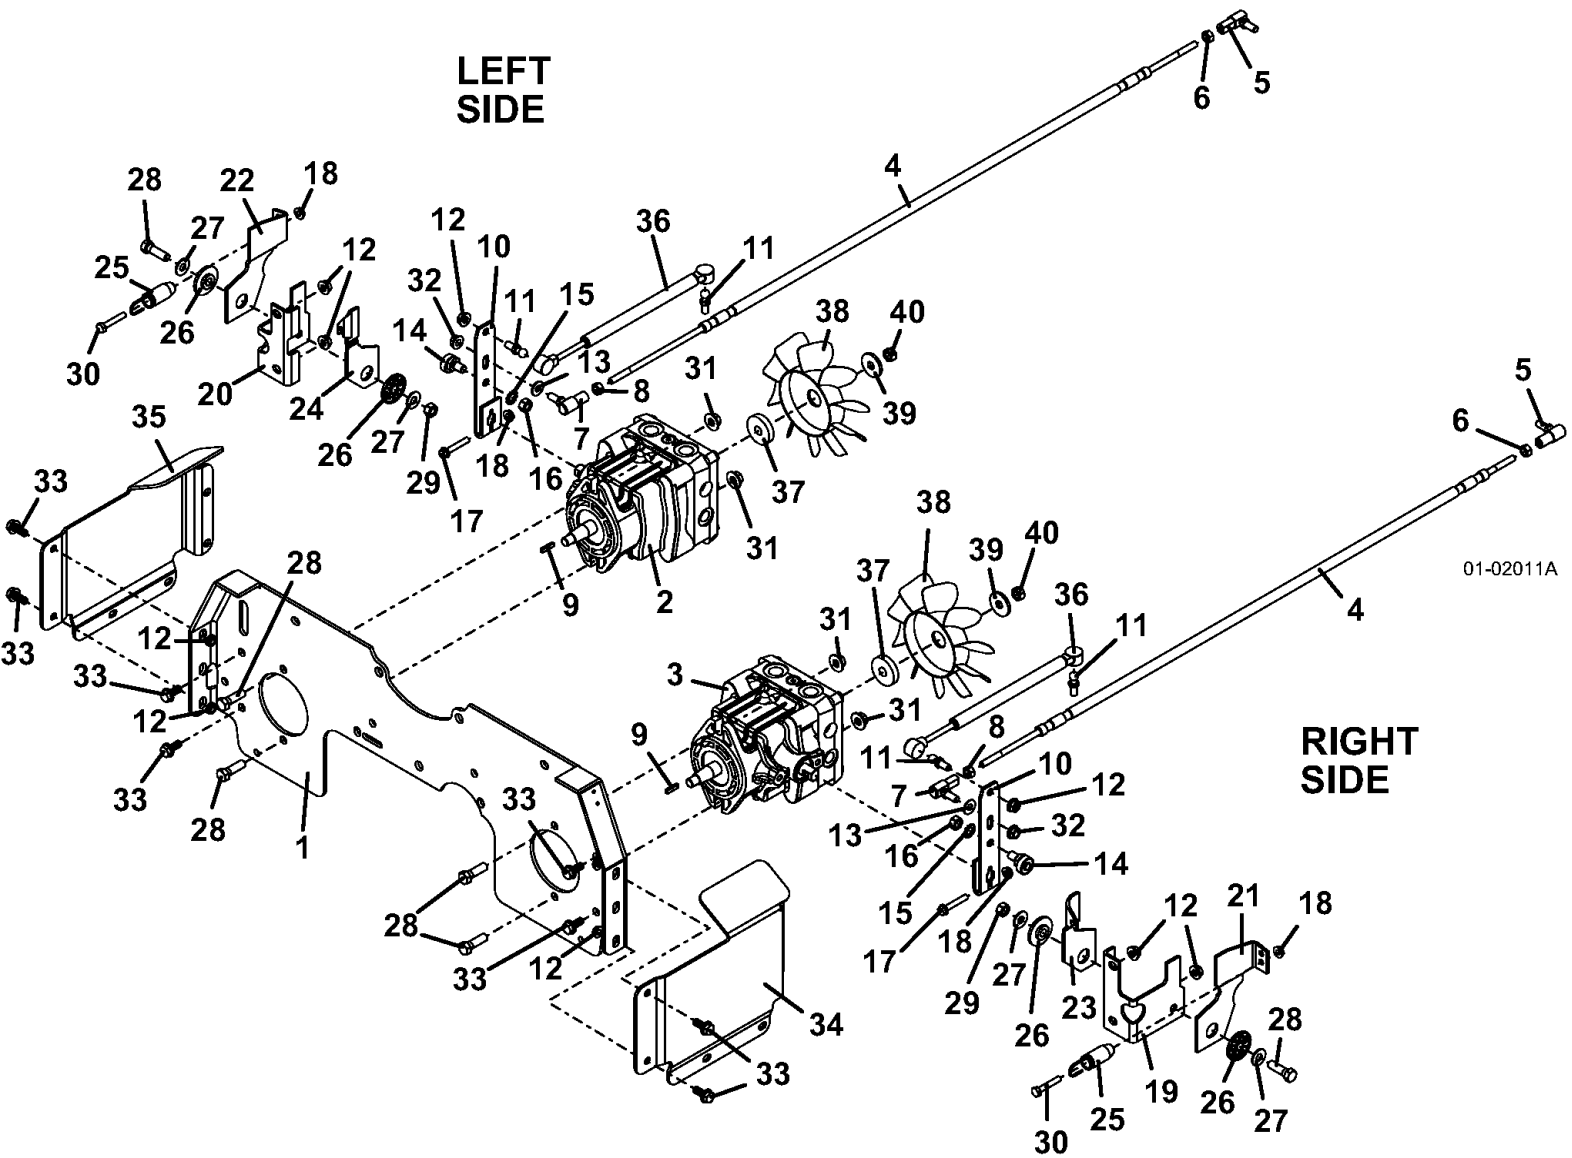

Title: QUIK PARTS
Heading: MID MOUNTS
Model: 321D
Year: 2010
Assembly: DRIVE ASSEMBLY-CONTINUED