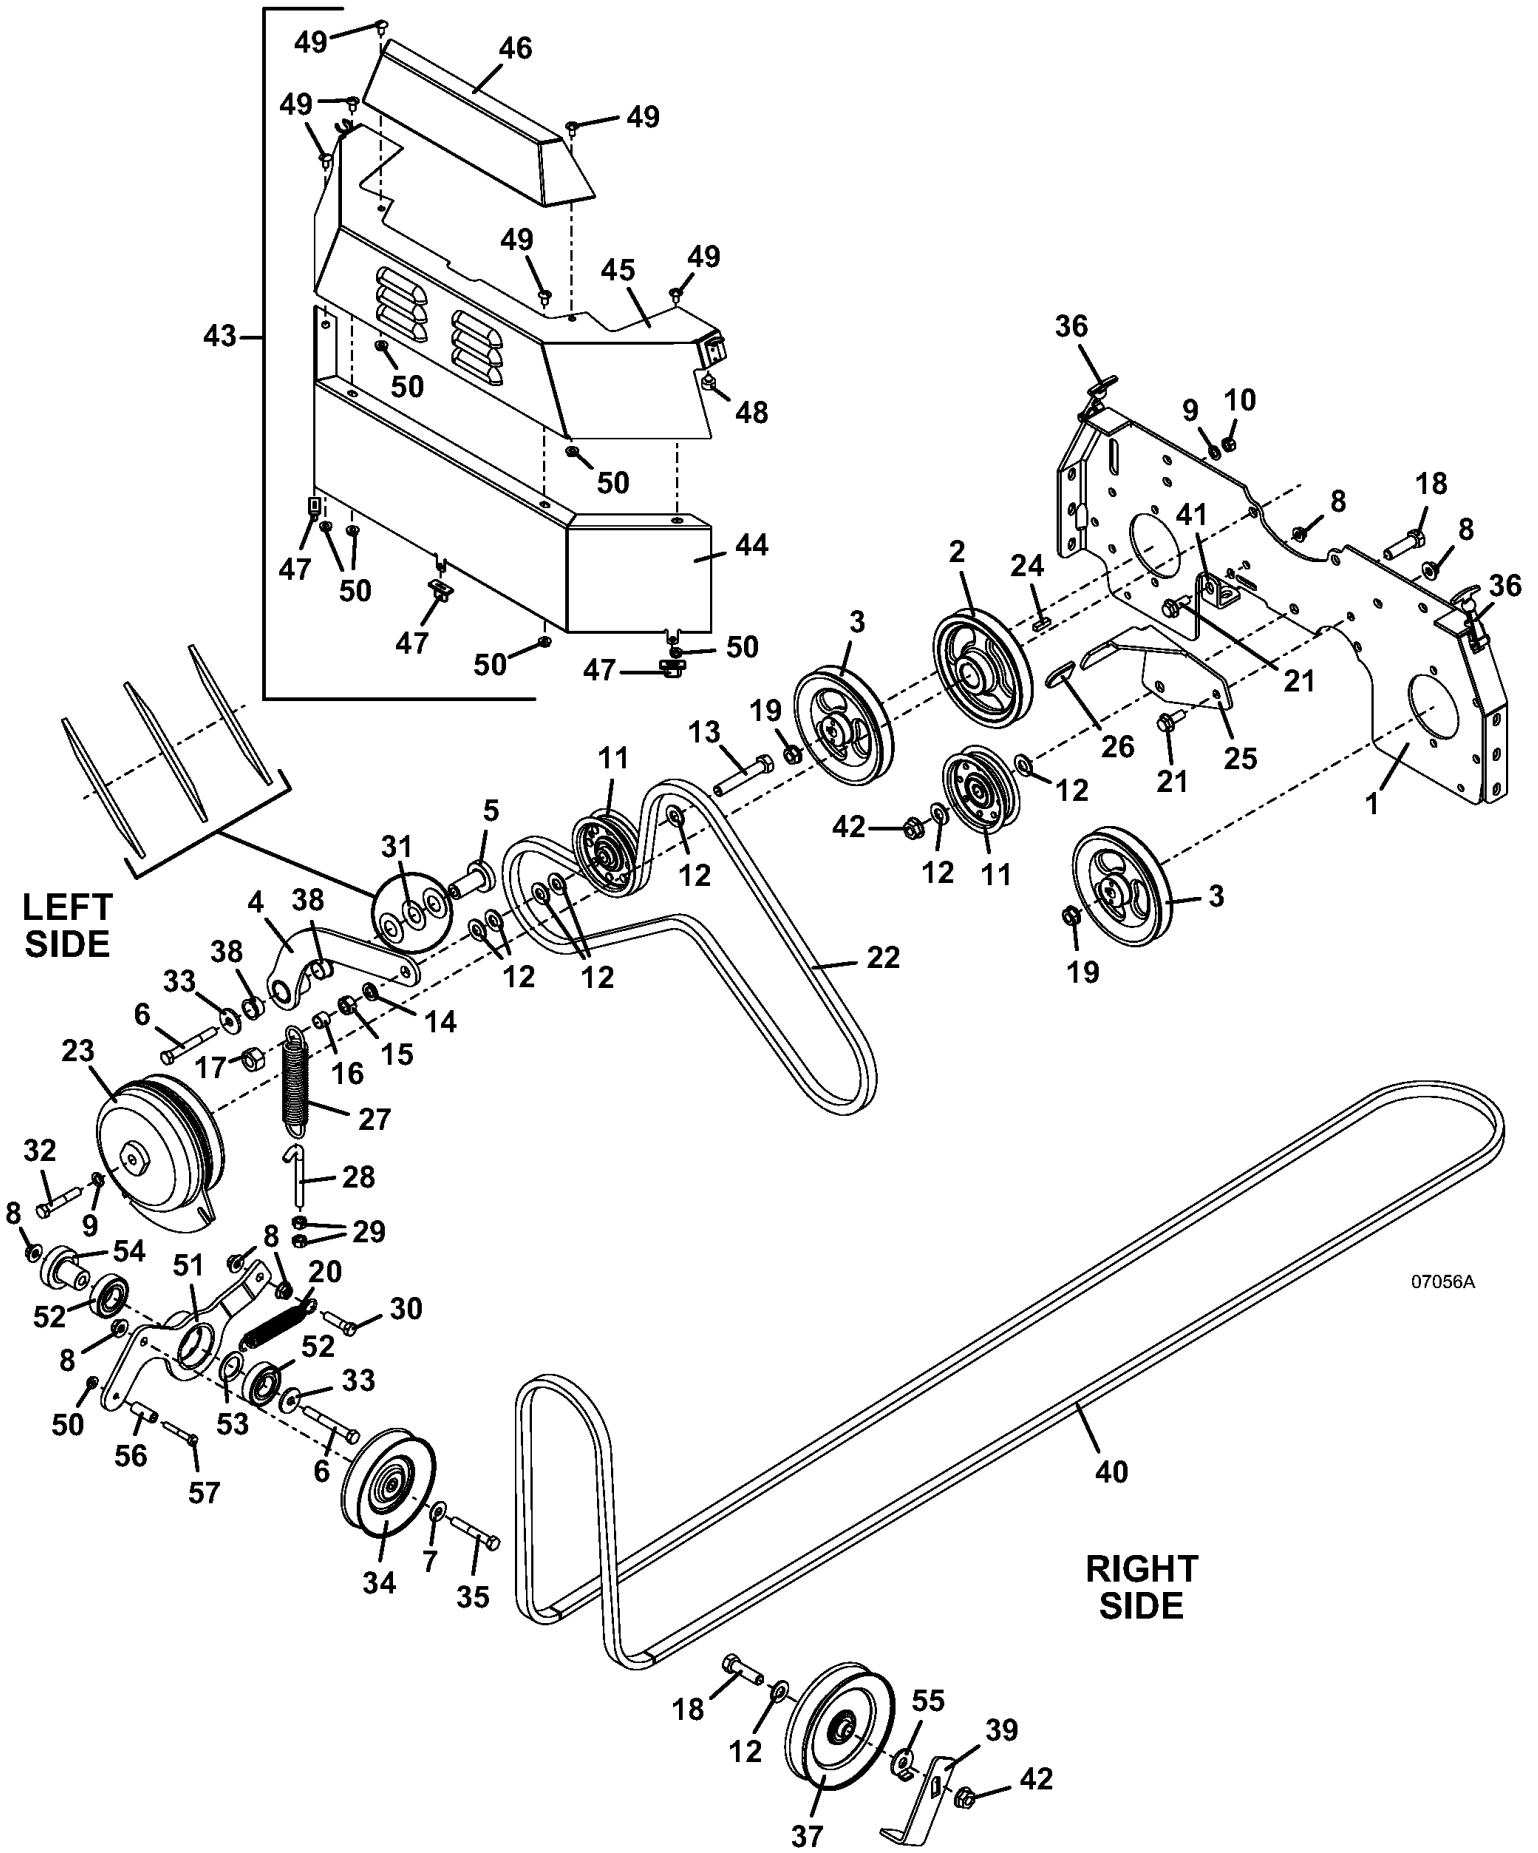

Title: QUIK PARTS
Heading: MID MOUNTS
Model: 321D
Year: 2010
Assembly: DRIVE ASSEMBLY

07056A