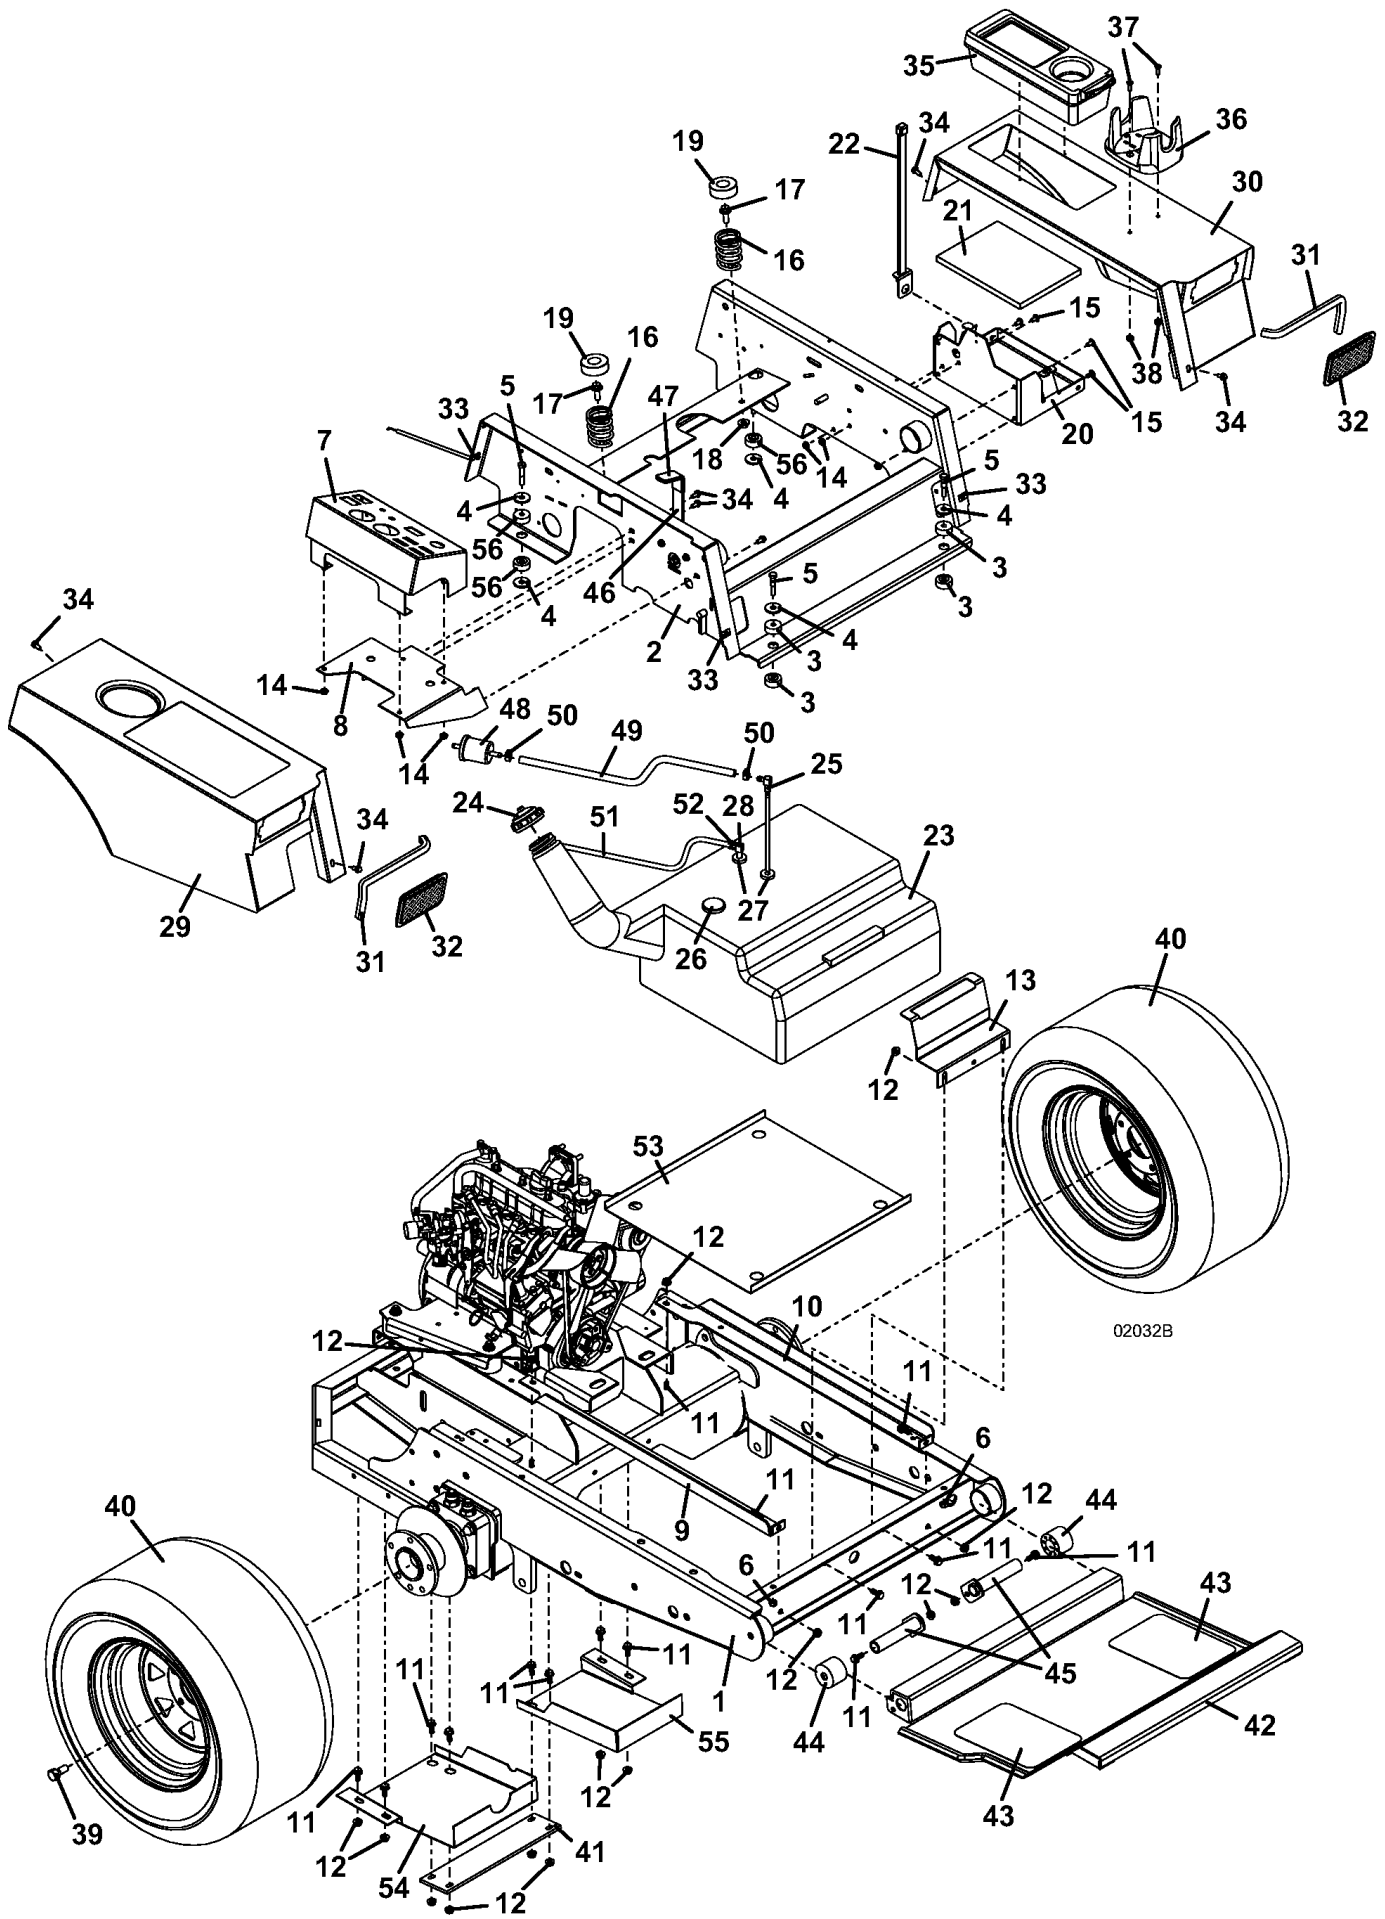

Title: QUIK PARTS
Heading: MID MOUNTS
Model: 321D
Year: 2010
Assembly: TRACTOR ASSEMBLY