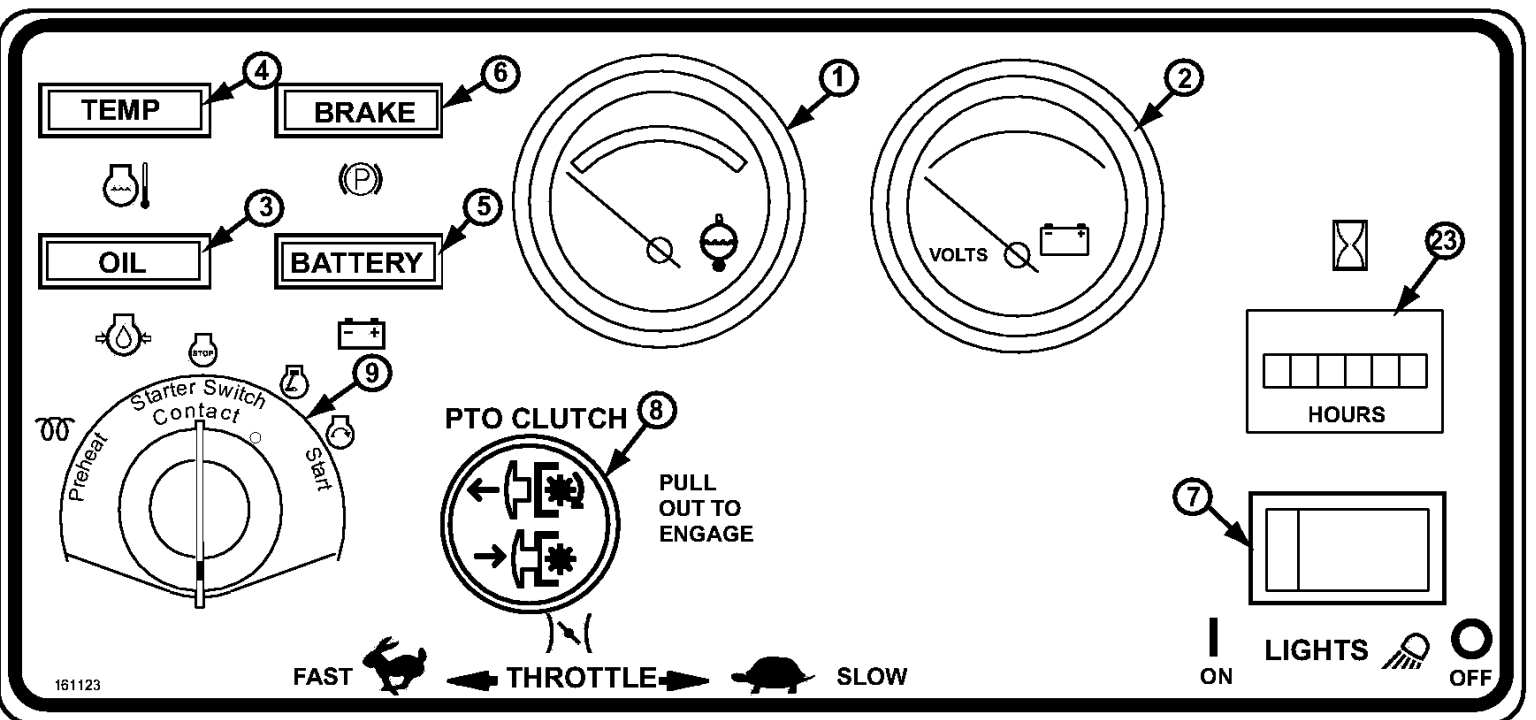

Title: QUIK PARTS
Heading: MID MOUNTS
Model: 321D
Year: 2010
Assembly: CONSOLE

Title: QUIK PARTS
Heading: MID MOUNTS
Model: 321D
Year: 2010
Assembly: CONSOLE

PARTS LIST

1	141160	GAUGE - TEMP ZONED ELECTRIC
2	141200	GAUGE - VOLTMETER
3	182327	LIGHT INDICATOR - OIL
4	182328	LIGHT INDICATOR - TEMP
5	182325	LIGHT INDICATOR - BATTERY
6	182326	LIGHT INDICATOR - BRAKE
7	184179	SWITCH - ROCKER
8	183925	SWITCH - PUSH/PULL
9	183827	SWITCH - KEY-SEALED-KUBOTA
23	141551	HOUR METER - SNAP IN
24	161123	DECAL - CONSOLE