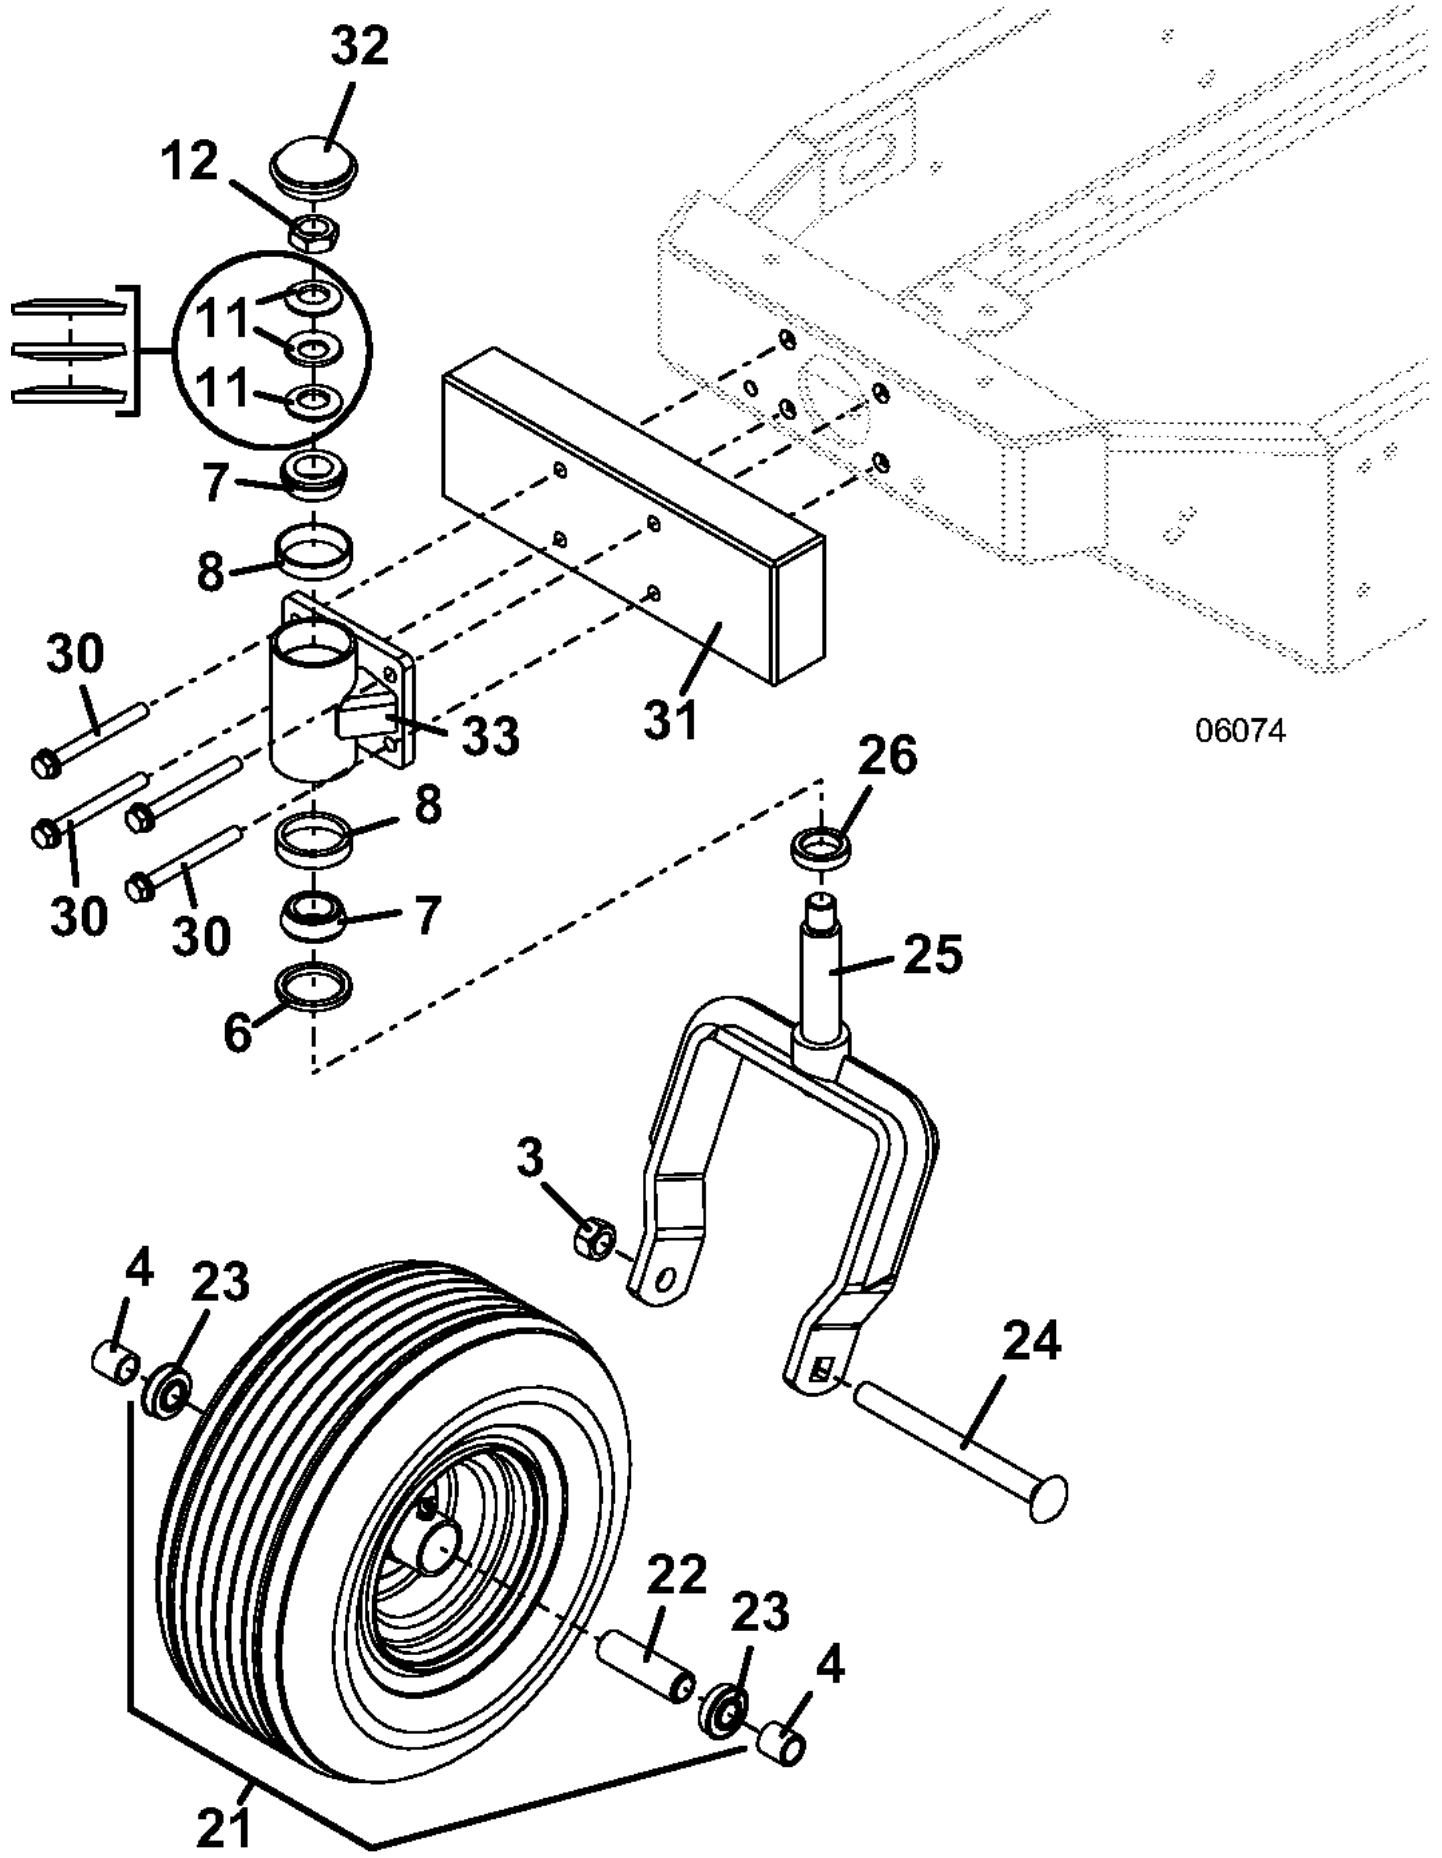

Title: QUIK PARTS
Heading: FRONT MOUNTS
Model: 620T
Year: 2009
Assembly: TAIL WHEEL OPTIONS

06074