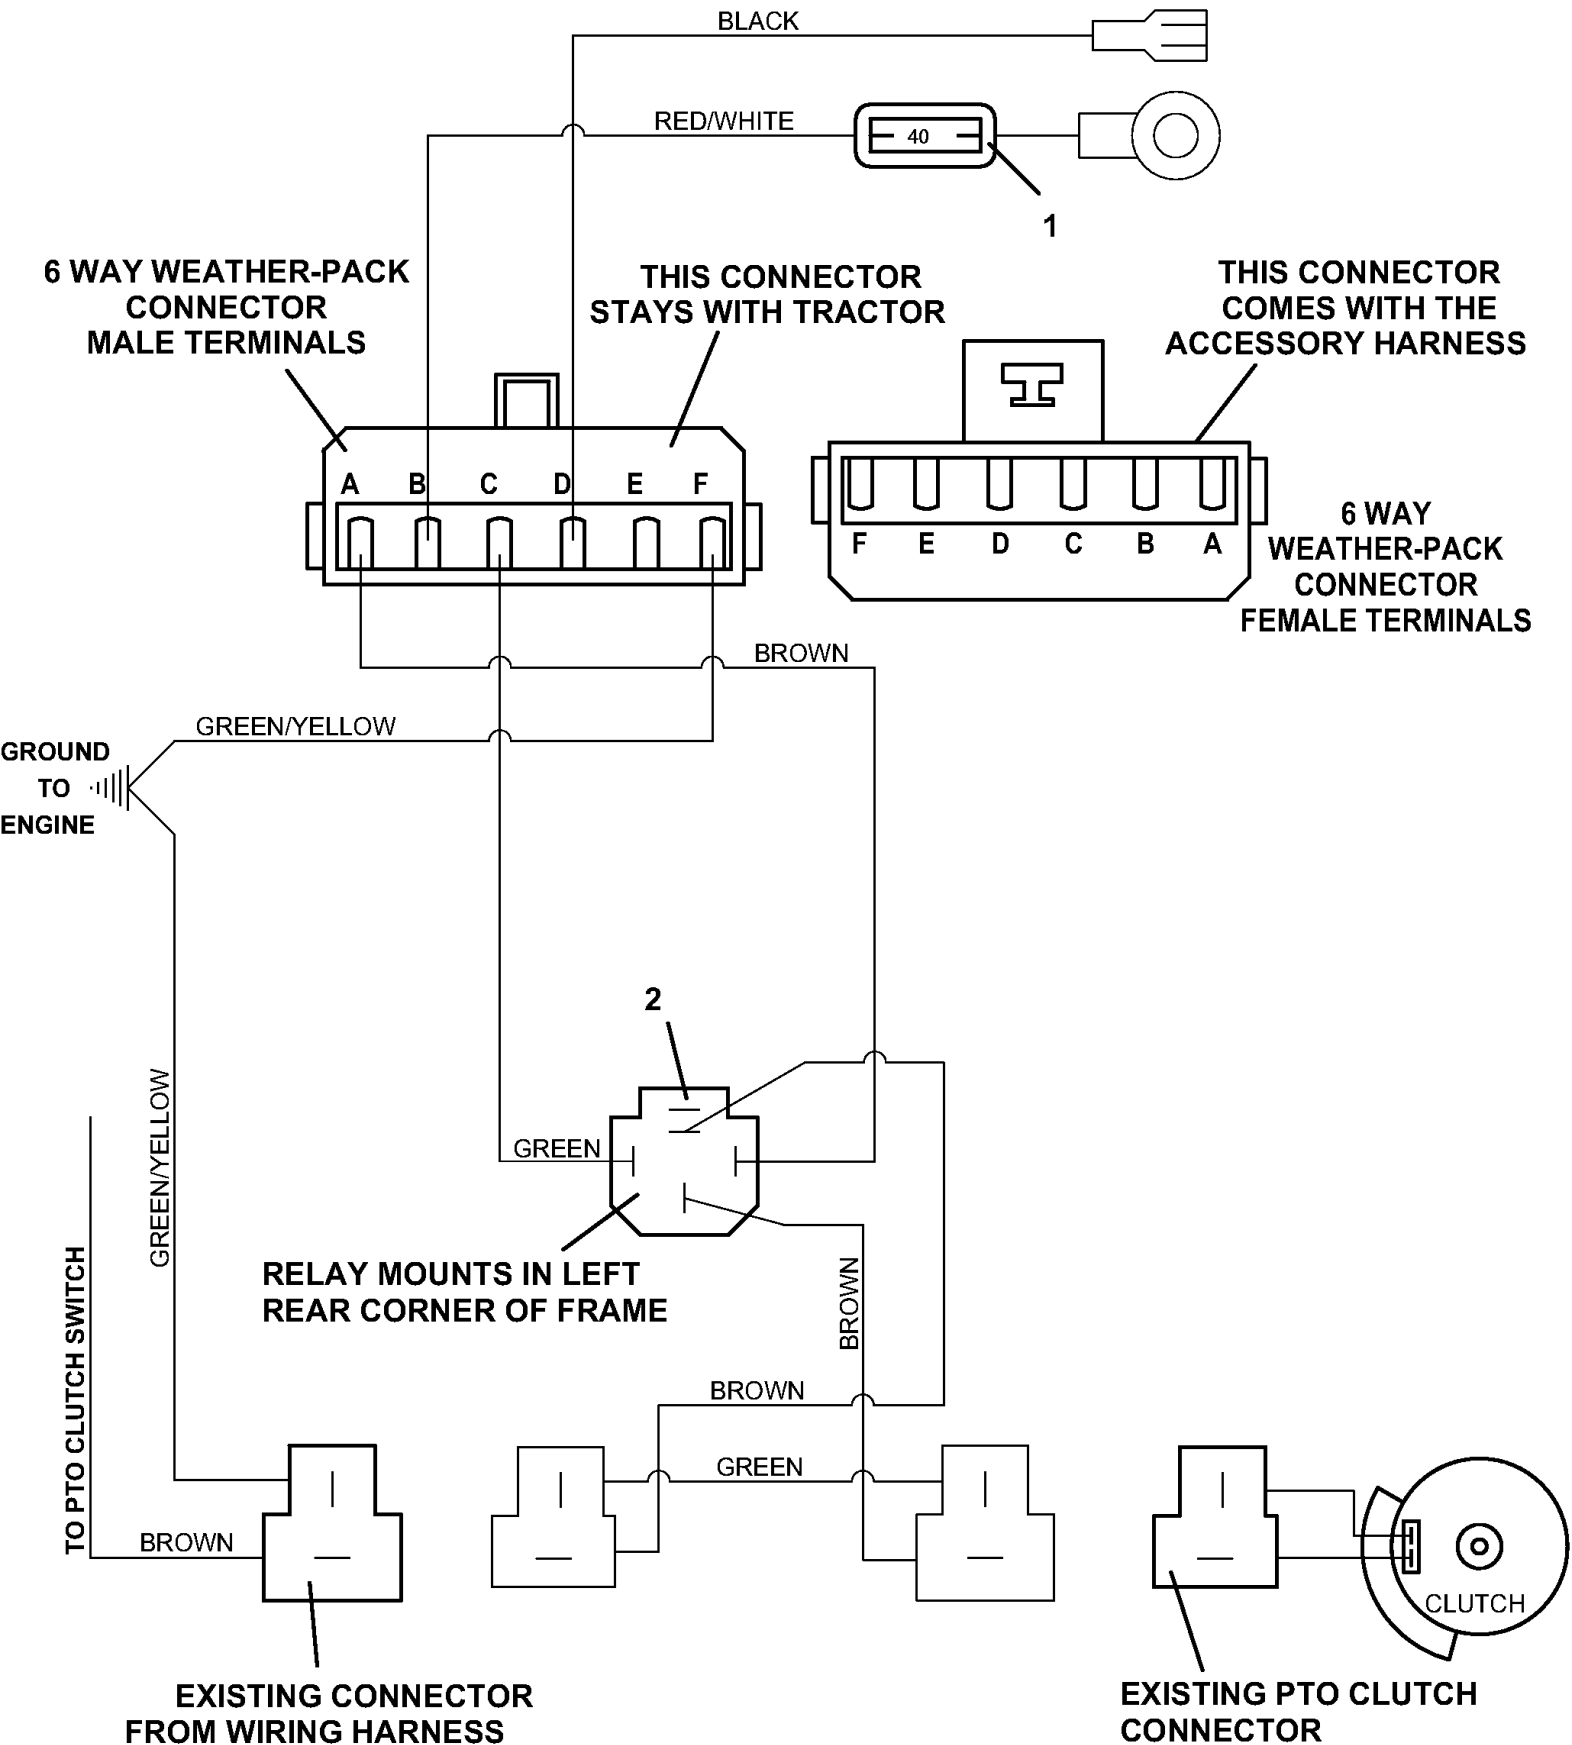

Title: QUIK PARTS
Heading: FRONT MOUNTS
Model: 620T
Year: 2009
Assembly: UNIVERSAL HARNESS - LIMITED