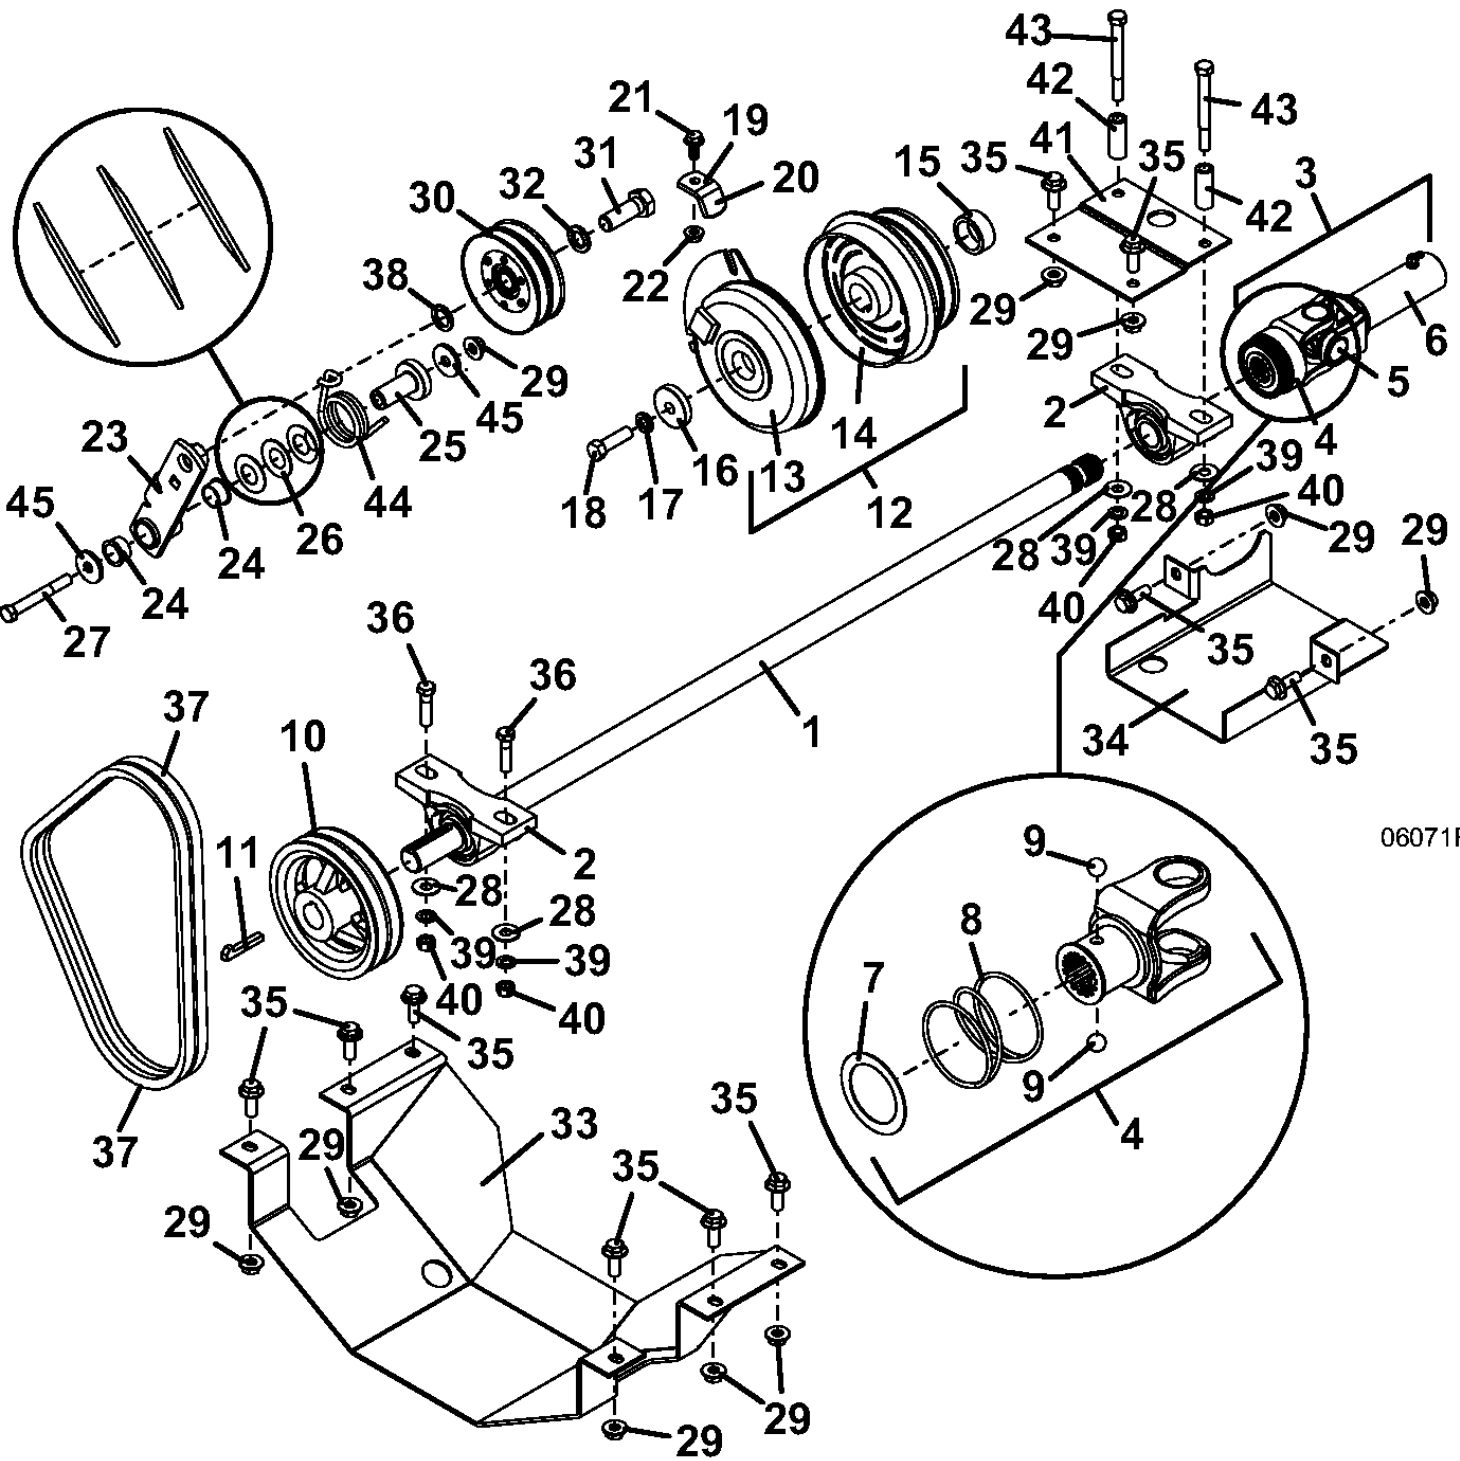

Title: QUIK PARTS
Heading: FRONT MOUNTS
Model: 620T
Year: 2009
Assembly: PTO SHAFT AND CLUTCH ASSEMBLY

06071F