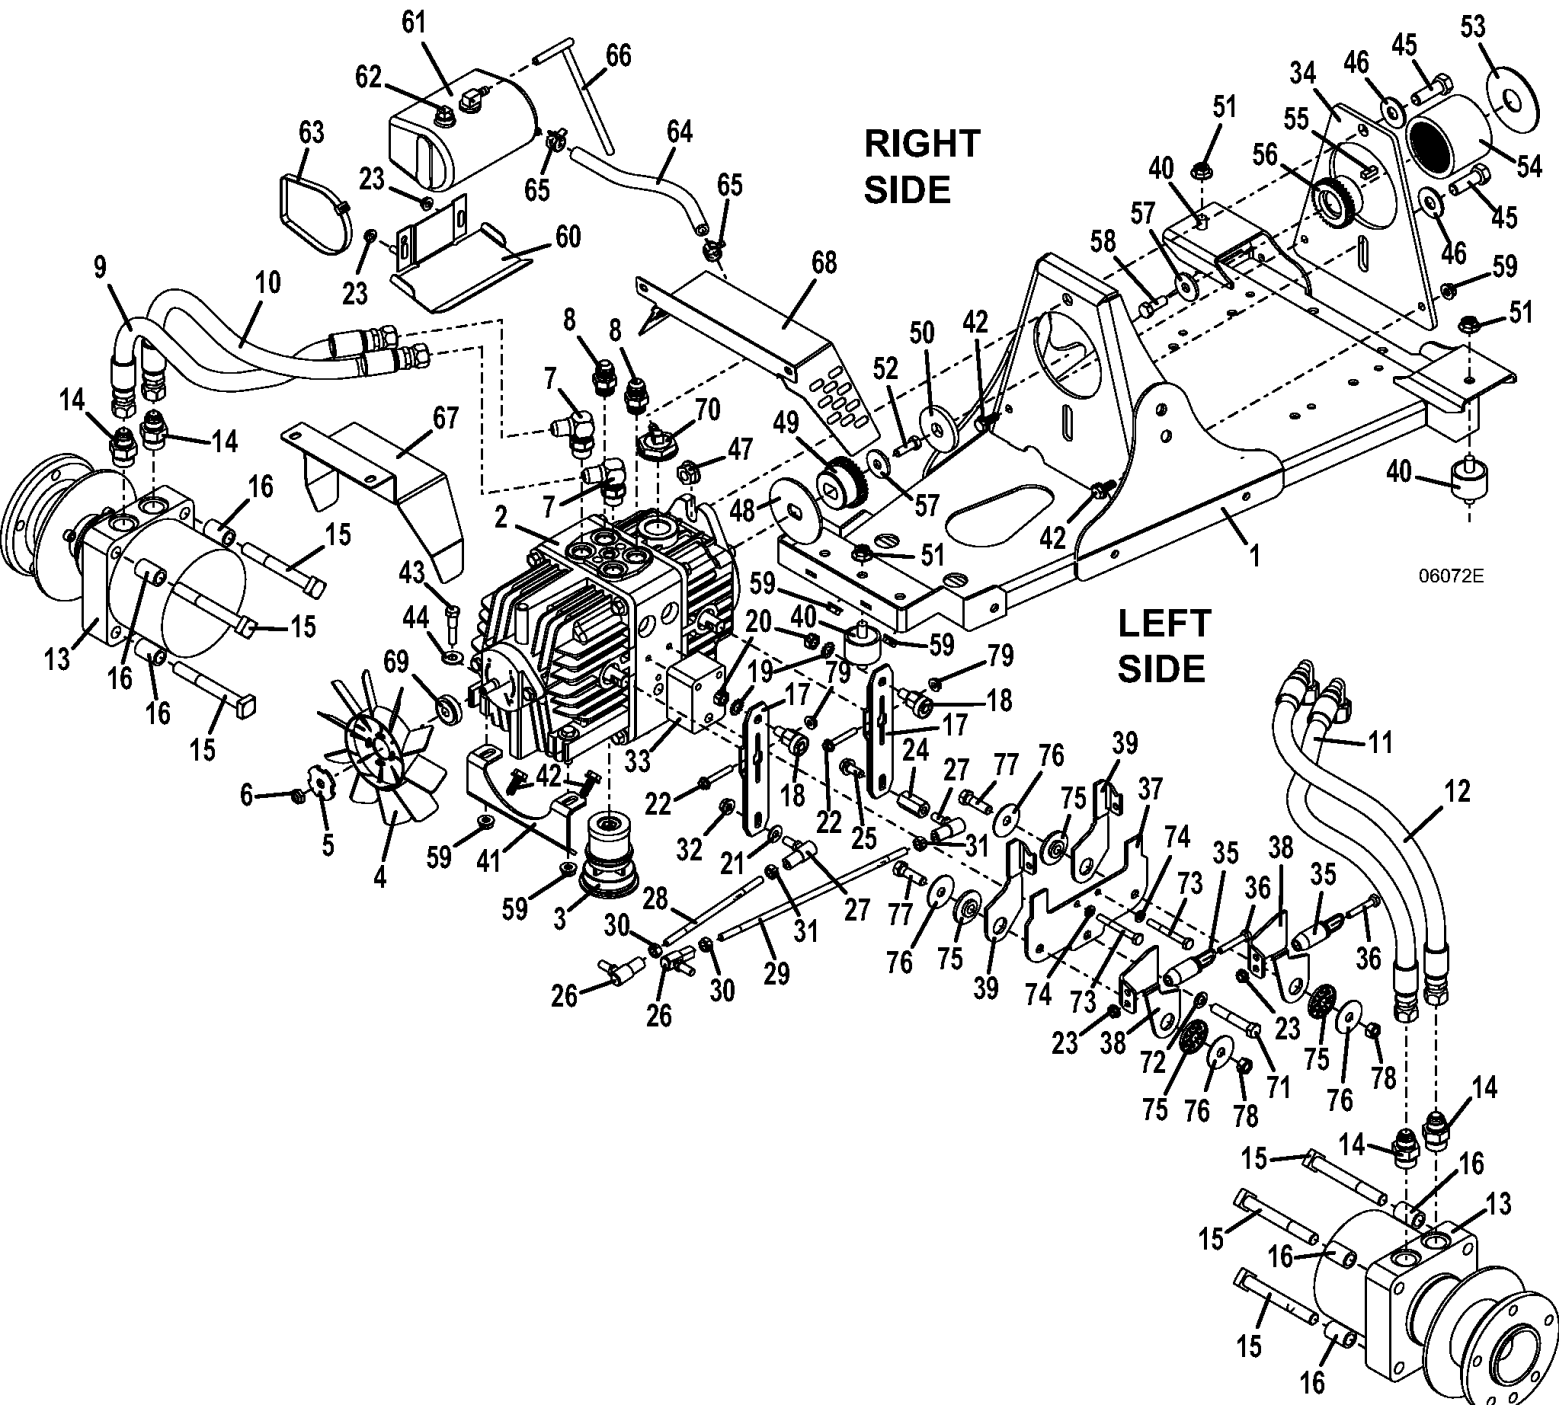

Title: QUIK PARTS
Heading: FRONT MOUNTS
Model: 620T
Year: 2009
Assembly: DRIVE ASSEMBLY