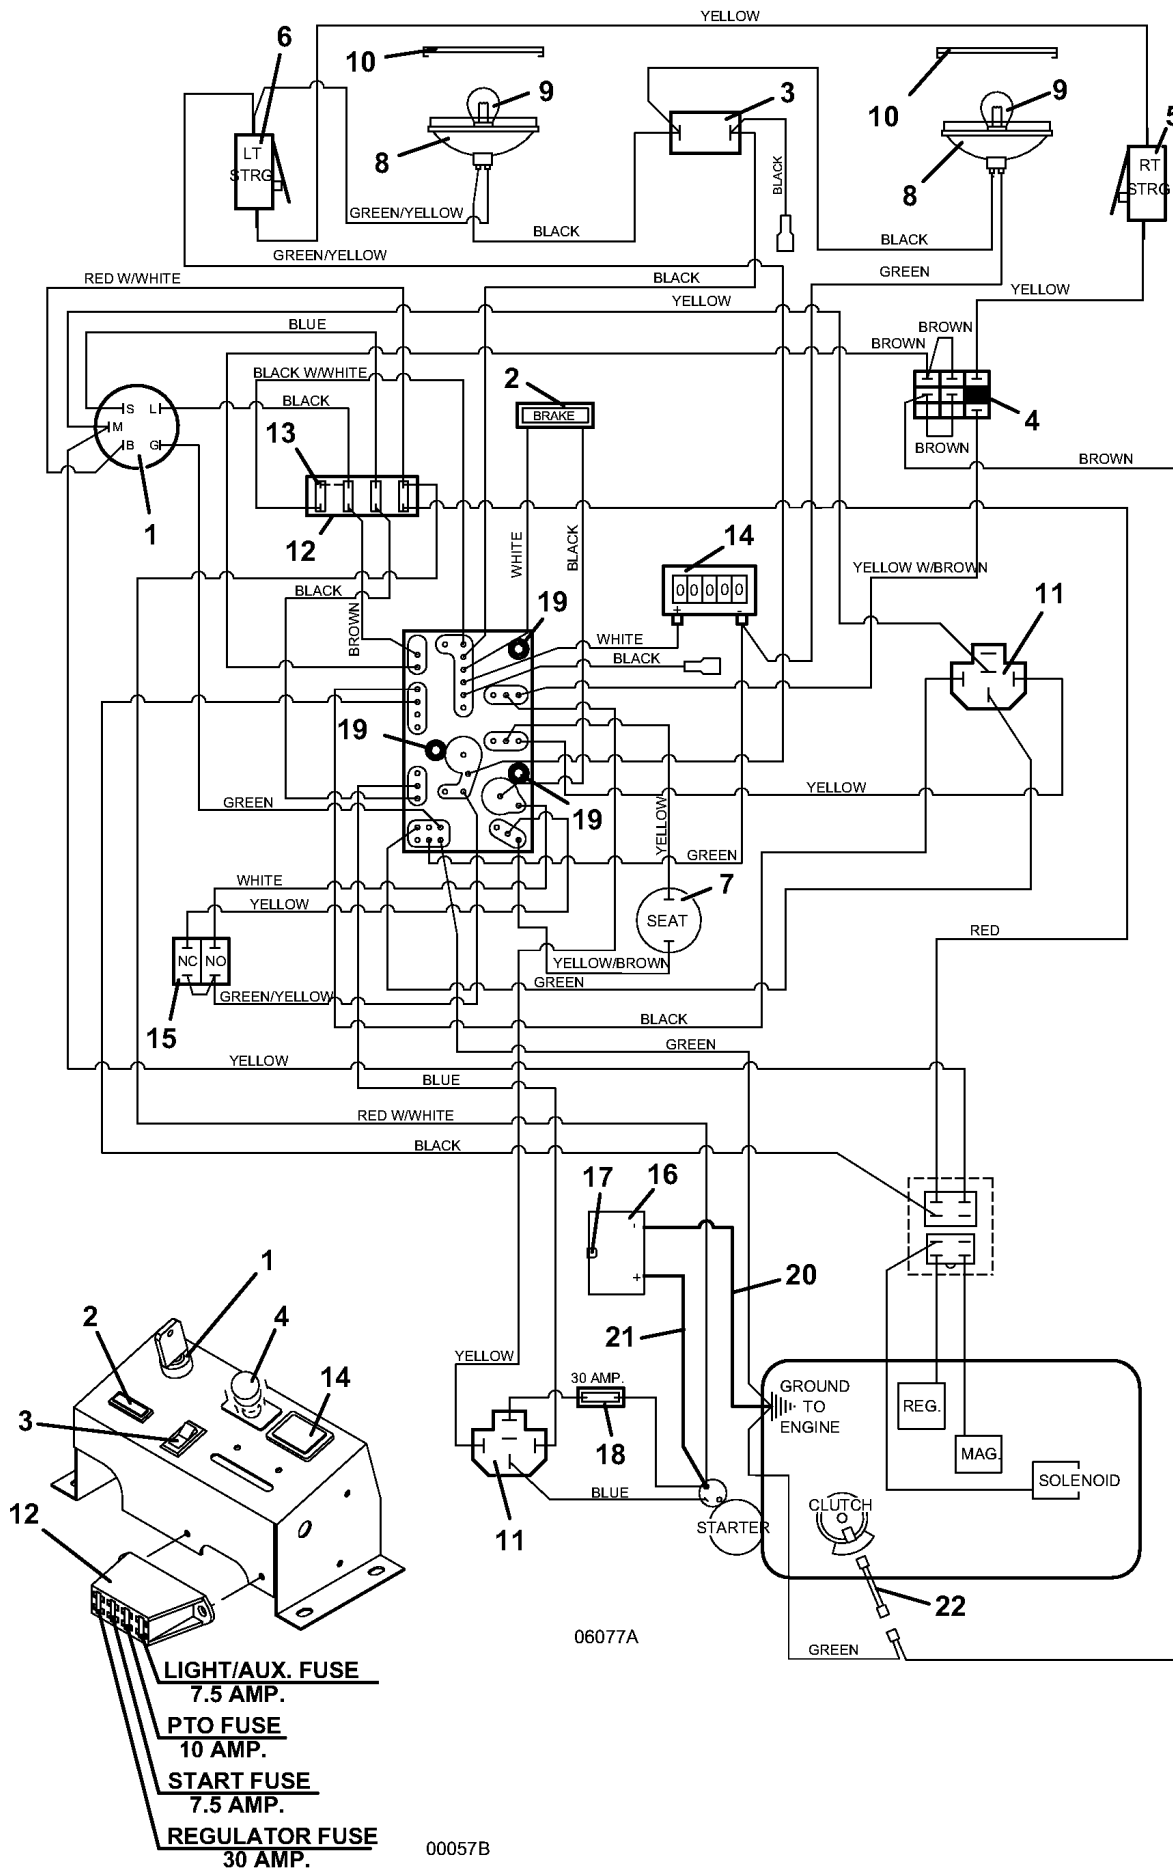

Title: QUIK PARTS
Heading: FRONT MOUNTS
Model: 620T
Year: 2009
Assembly: WIRING DIAGRAM