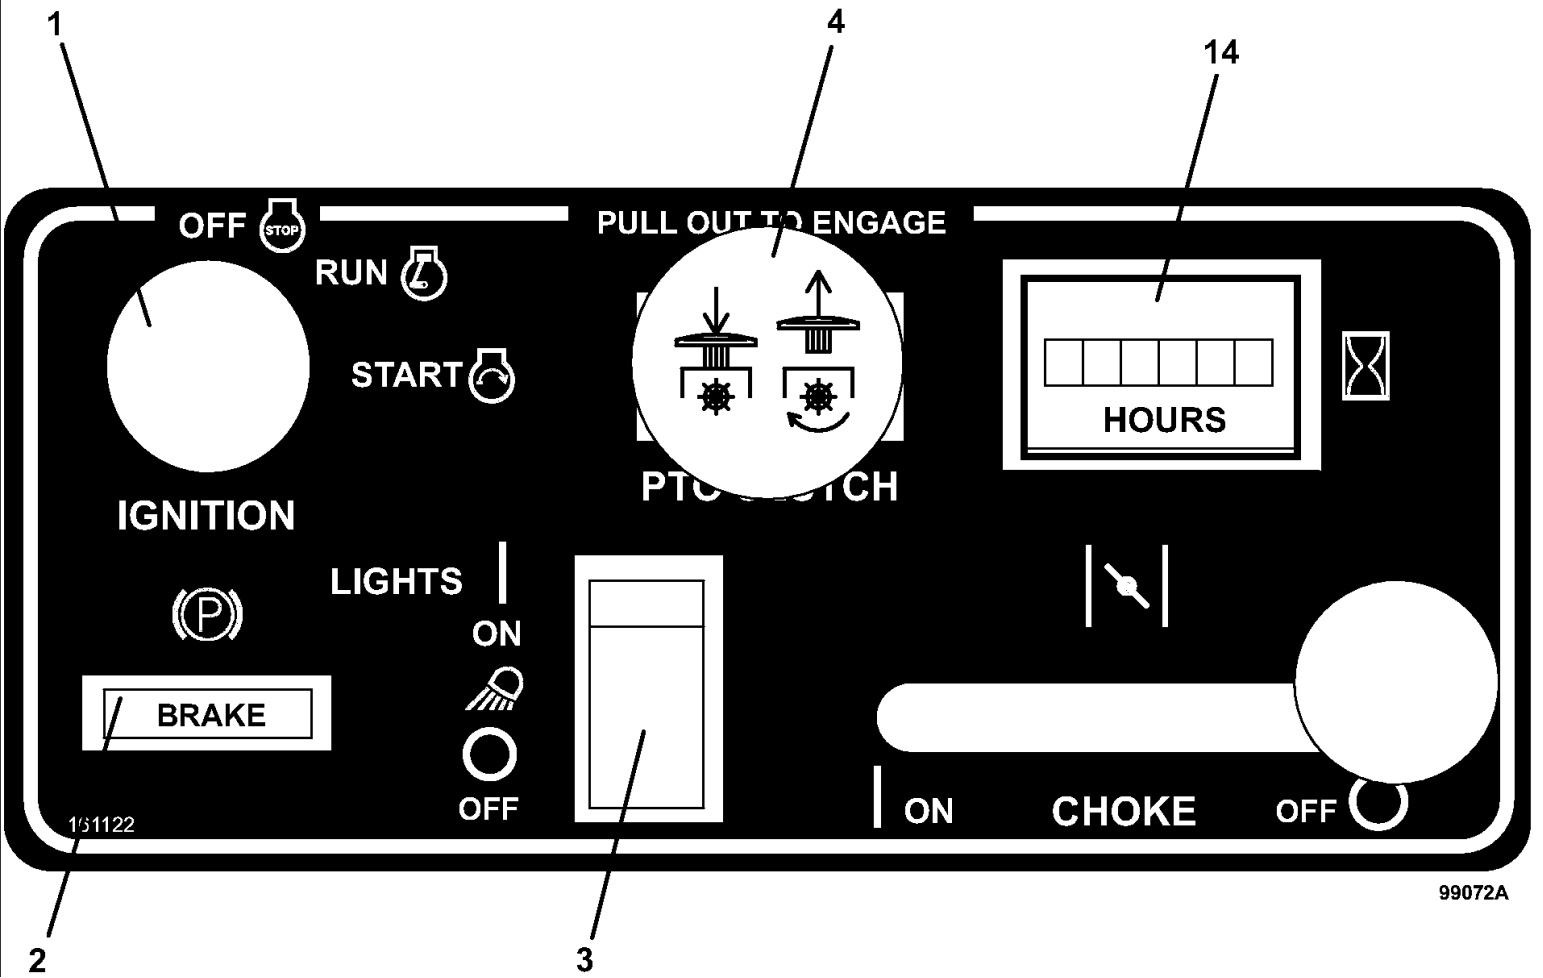

Title: QUIK PARTS
Heading: FRONT MOUNTS
Model: 620T
Year: 2009
Assembly: CONSOLE