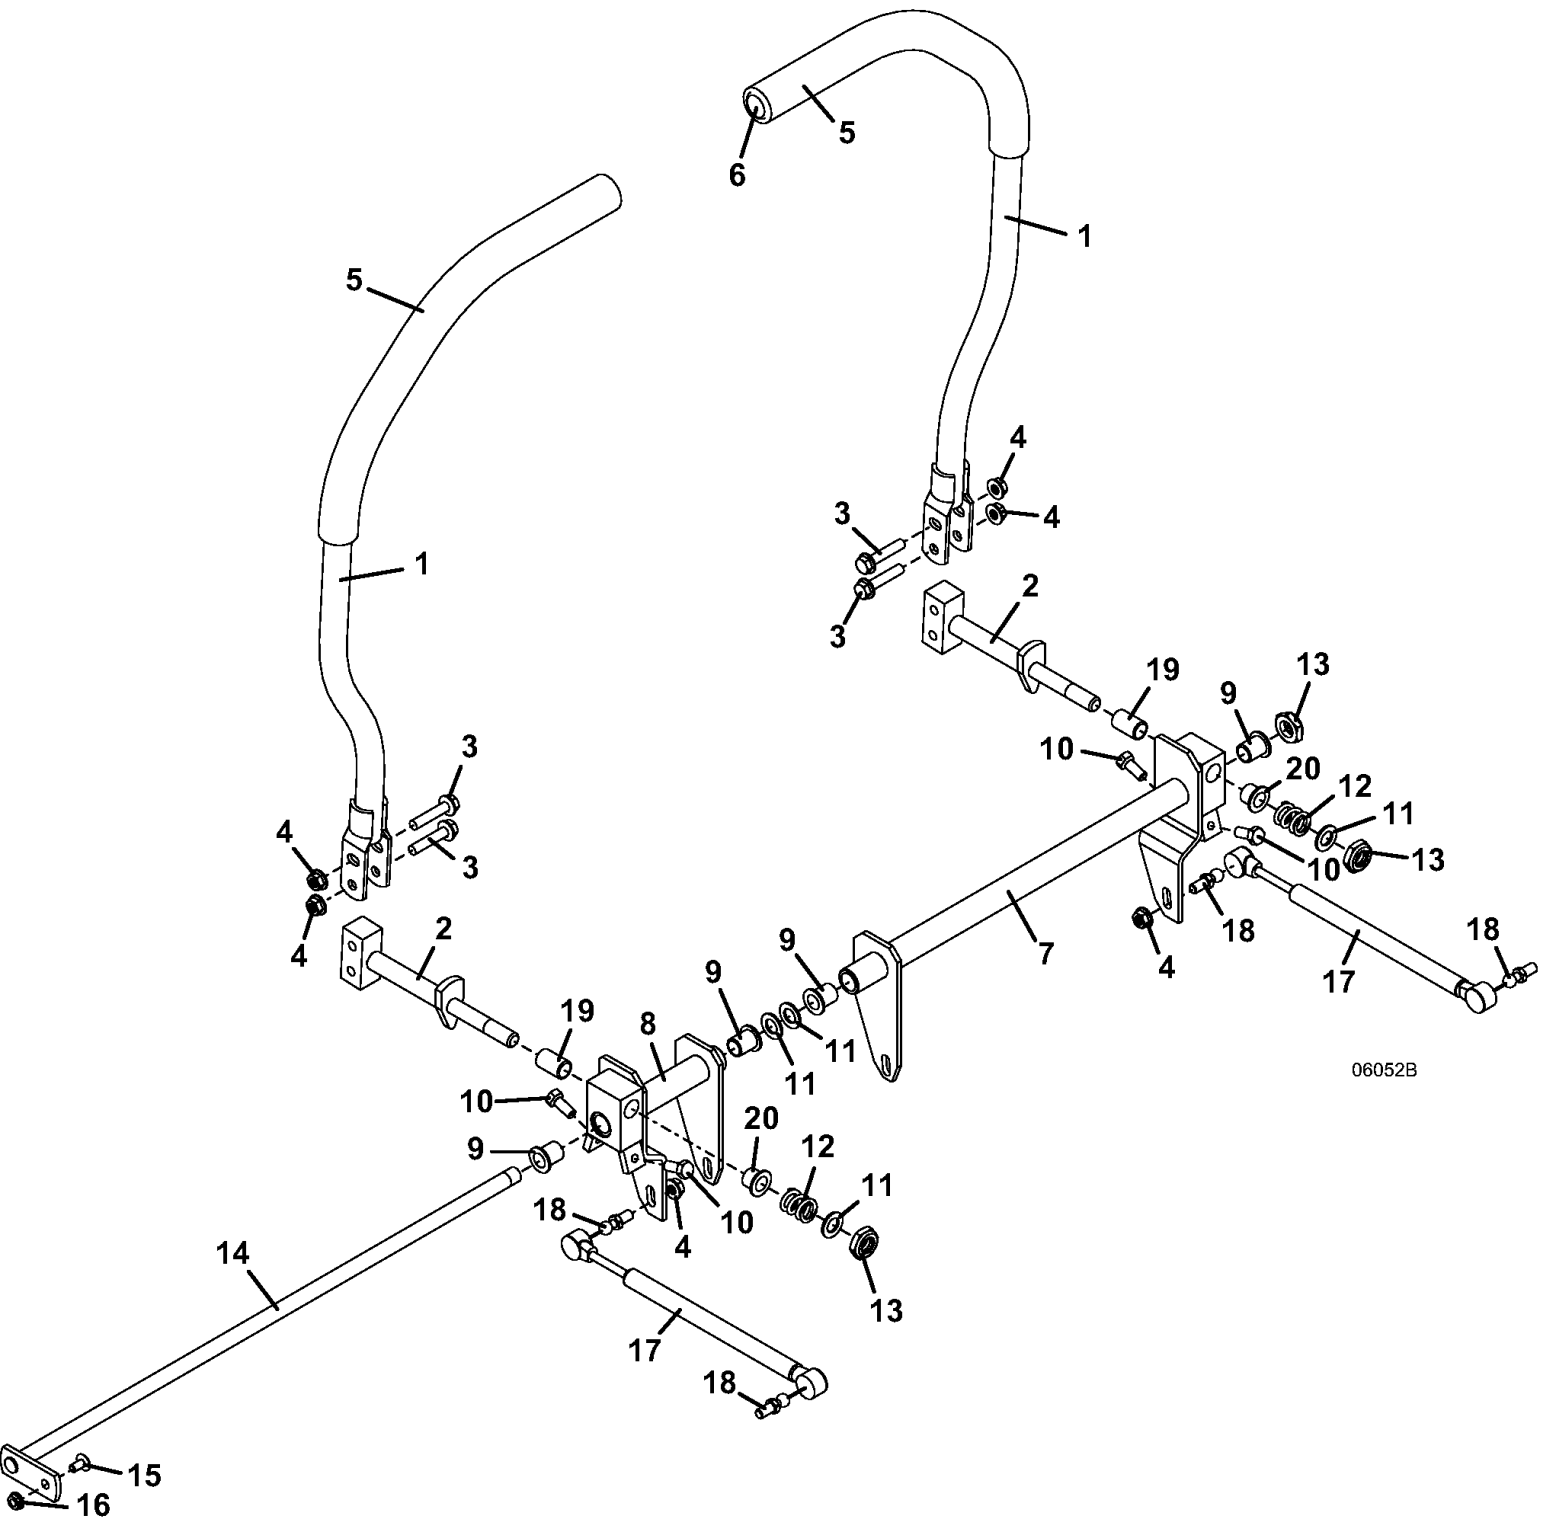

Title: QUIK PARTS
Heading: FRONT MOUNTS
Model: 620T
Year: 2009
Assembly: STEERING ASSEMBLY

06052B