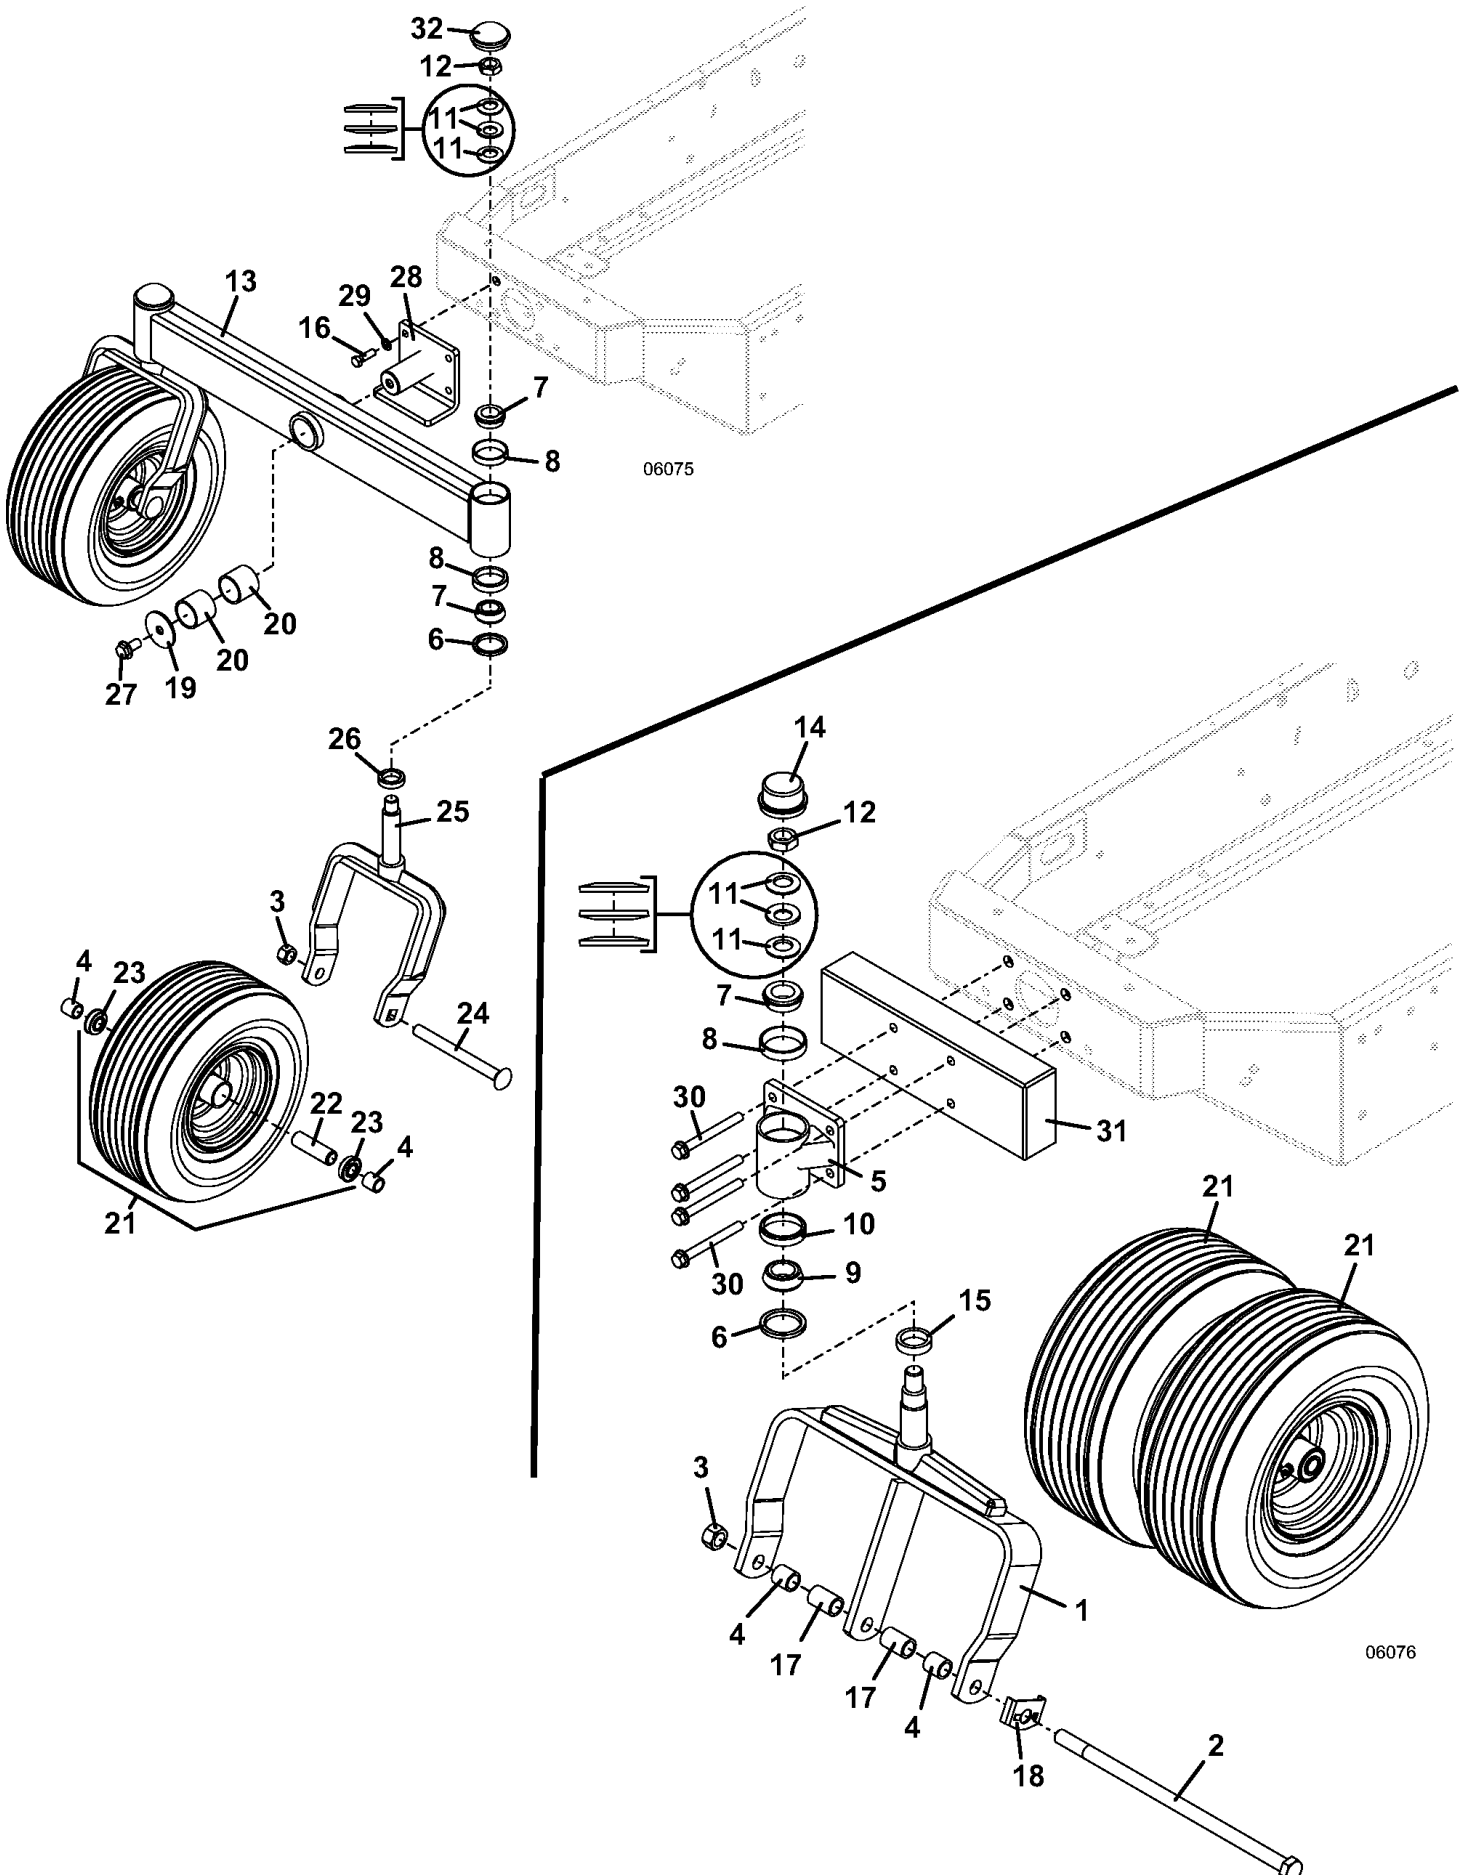

Title: QUIK PARTS
Heading: FRONT MOUNTS
Model: 620T
Year: 2009
Assembly: TAIL WHEEL OPTIONS- 2