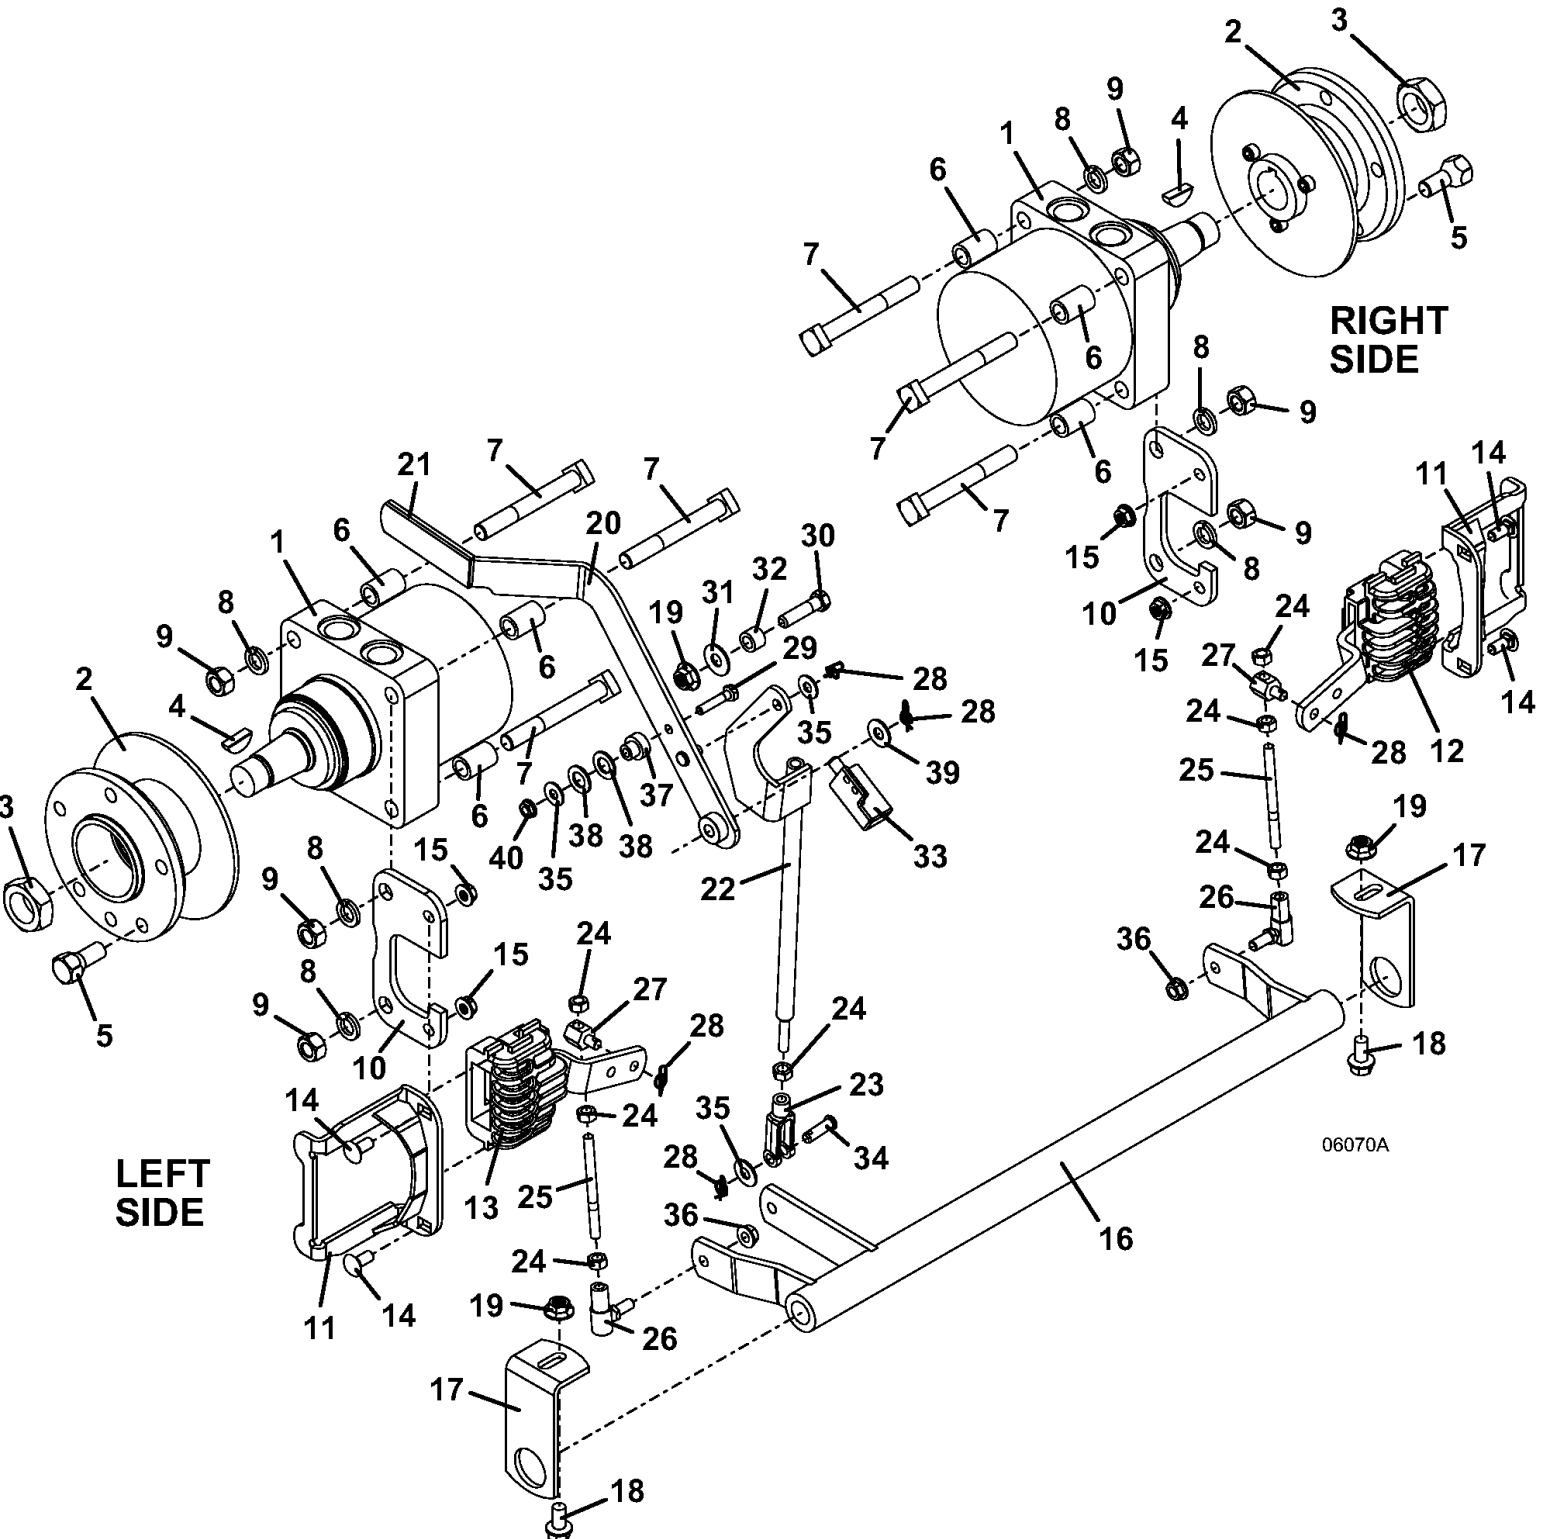

Title: QUIK PARTS
Heading: FRONT MOUNTS
Model: 620T
Year: 2009
Assembly: BRAKE ASSEMBLY