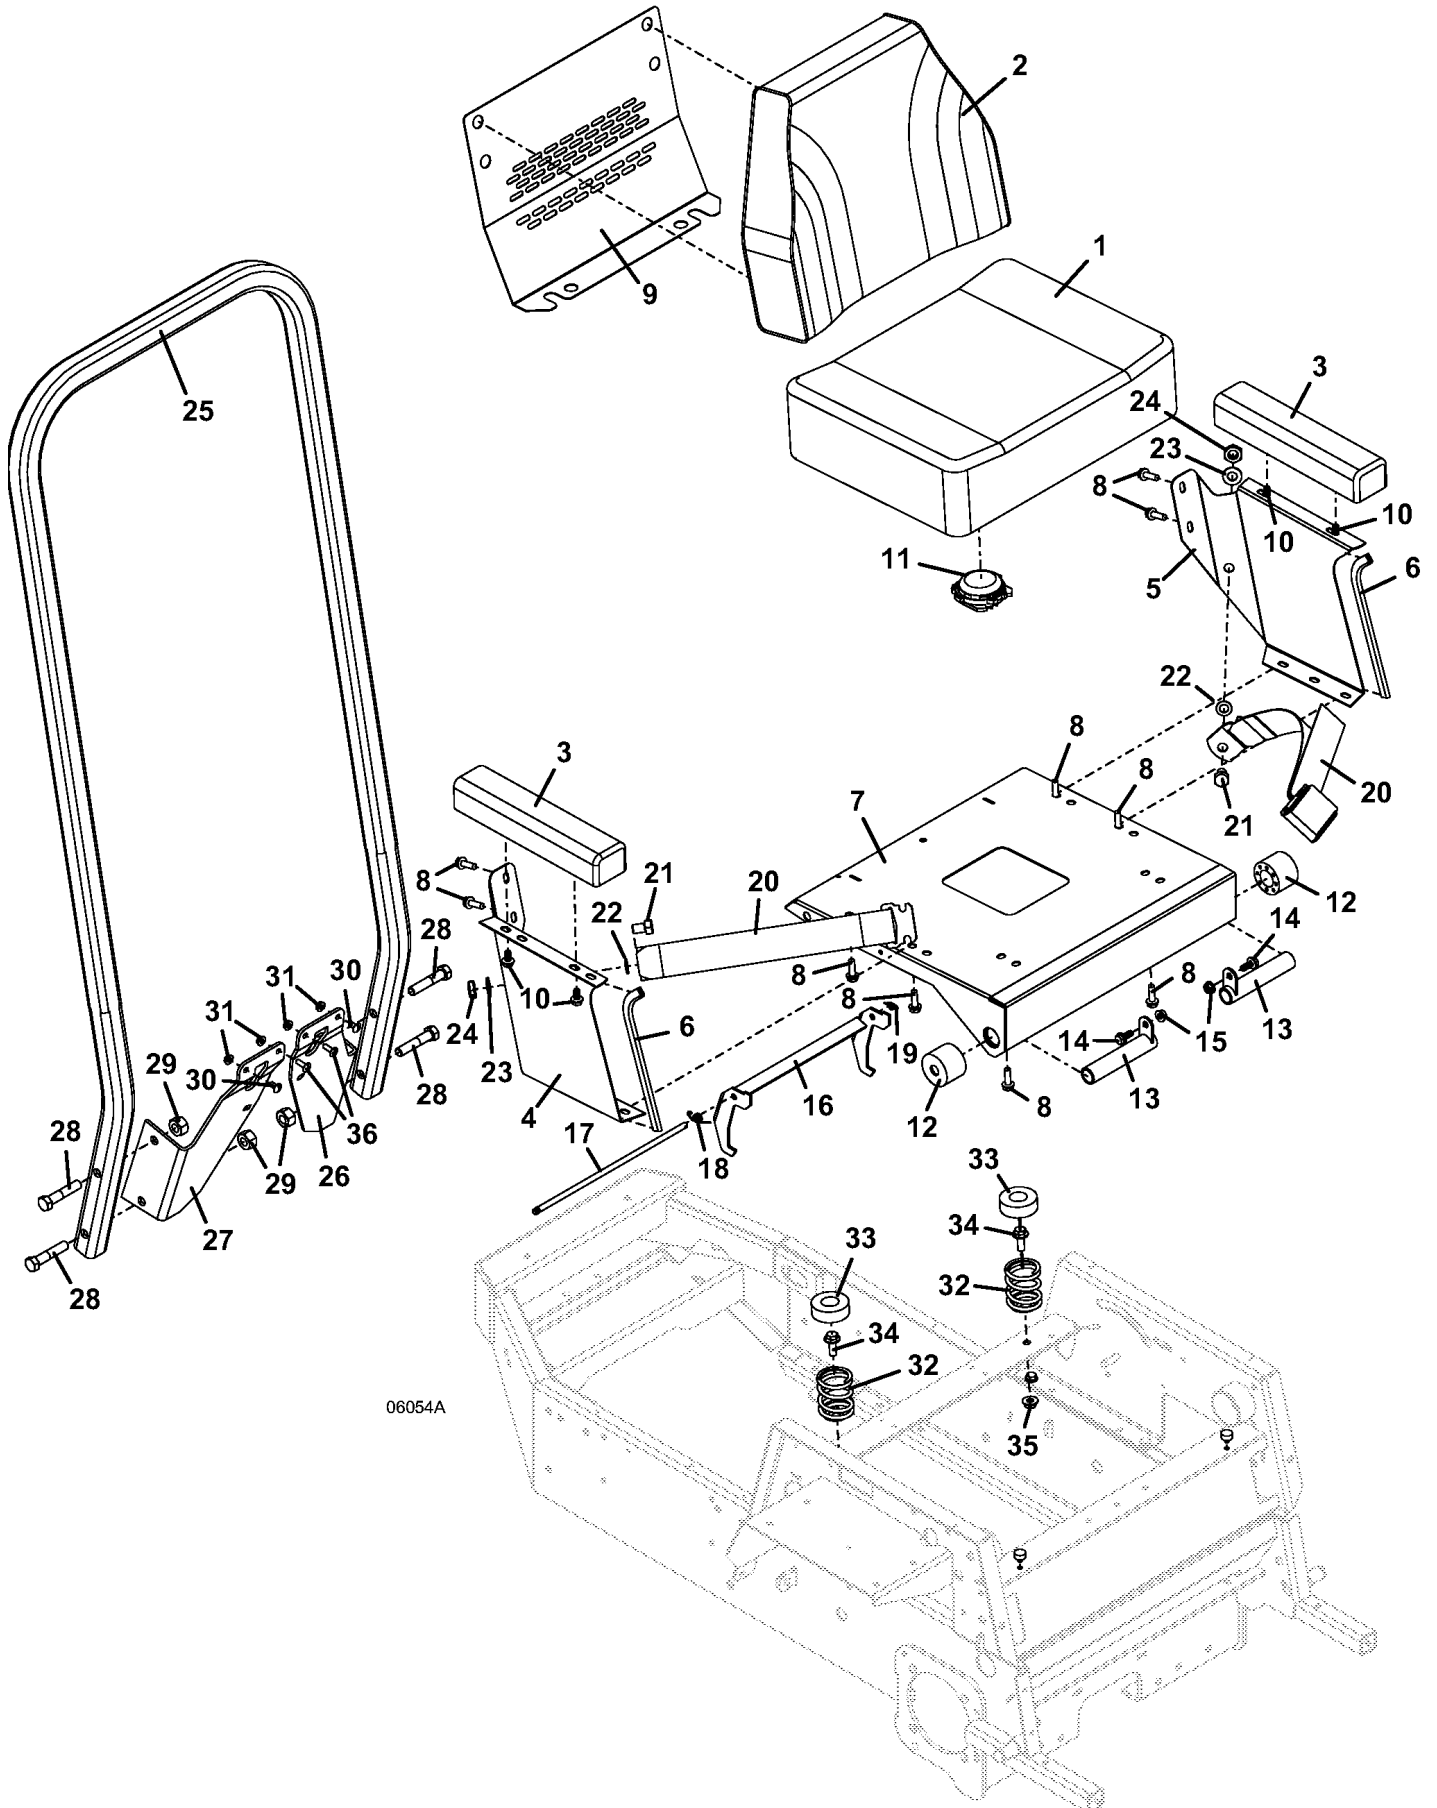

Title: QUIK PARTS
Heading: FRONT MOUNTS
Model: 620T
Year: 2009
Assembly: OPS AND SEAT ASSEMBLY

06054A