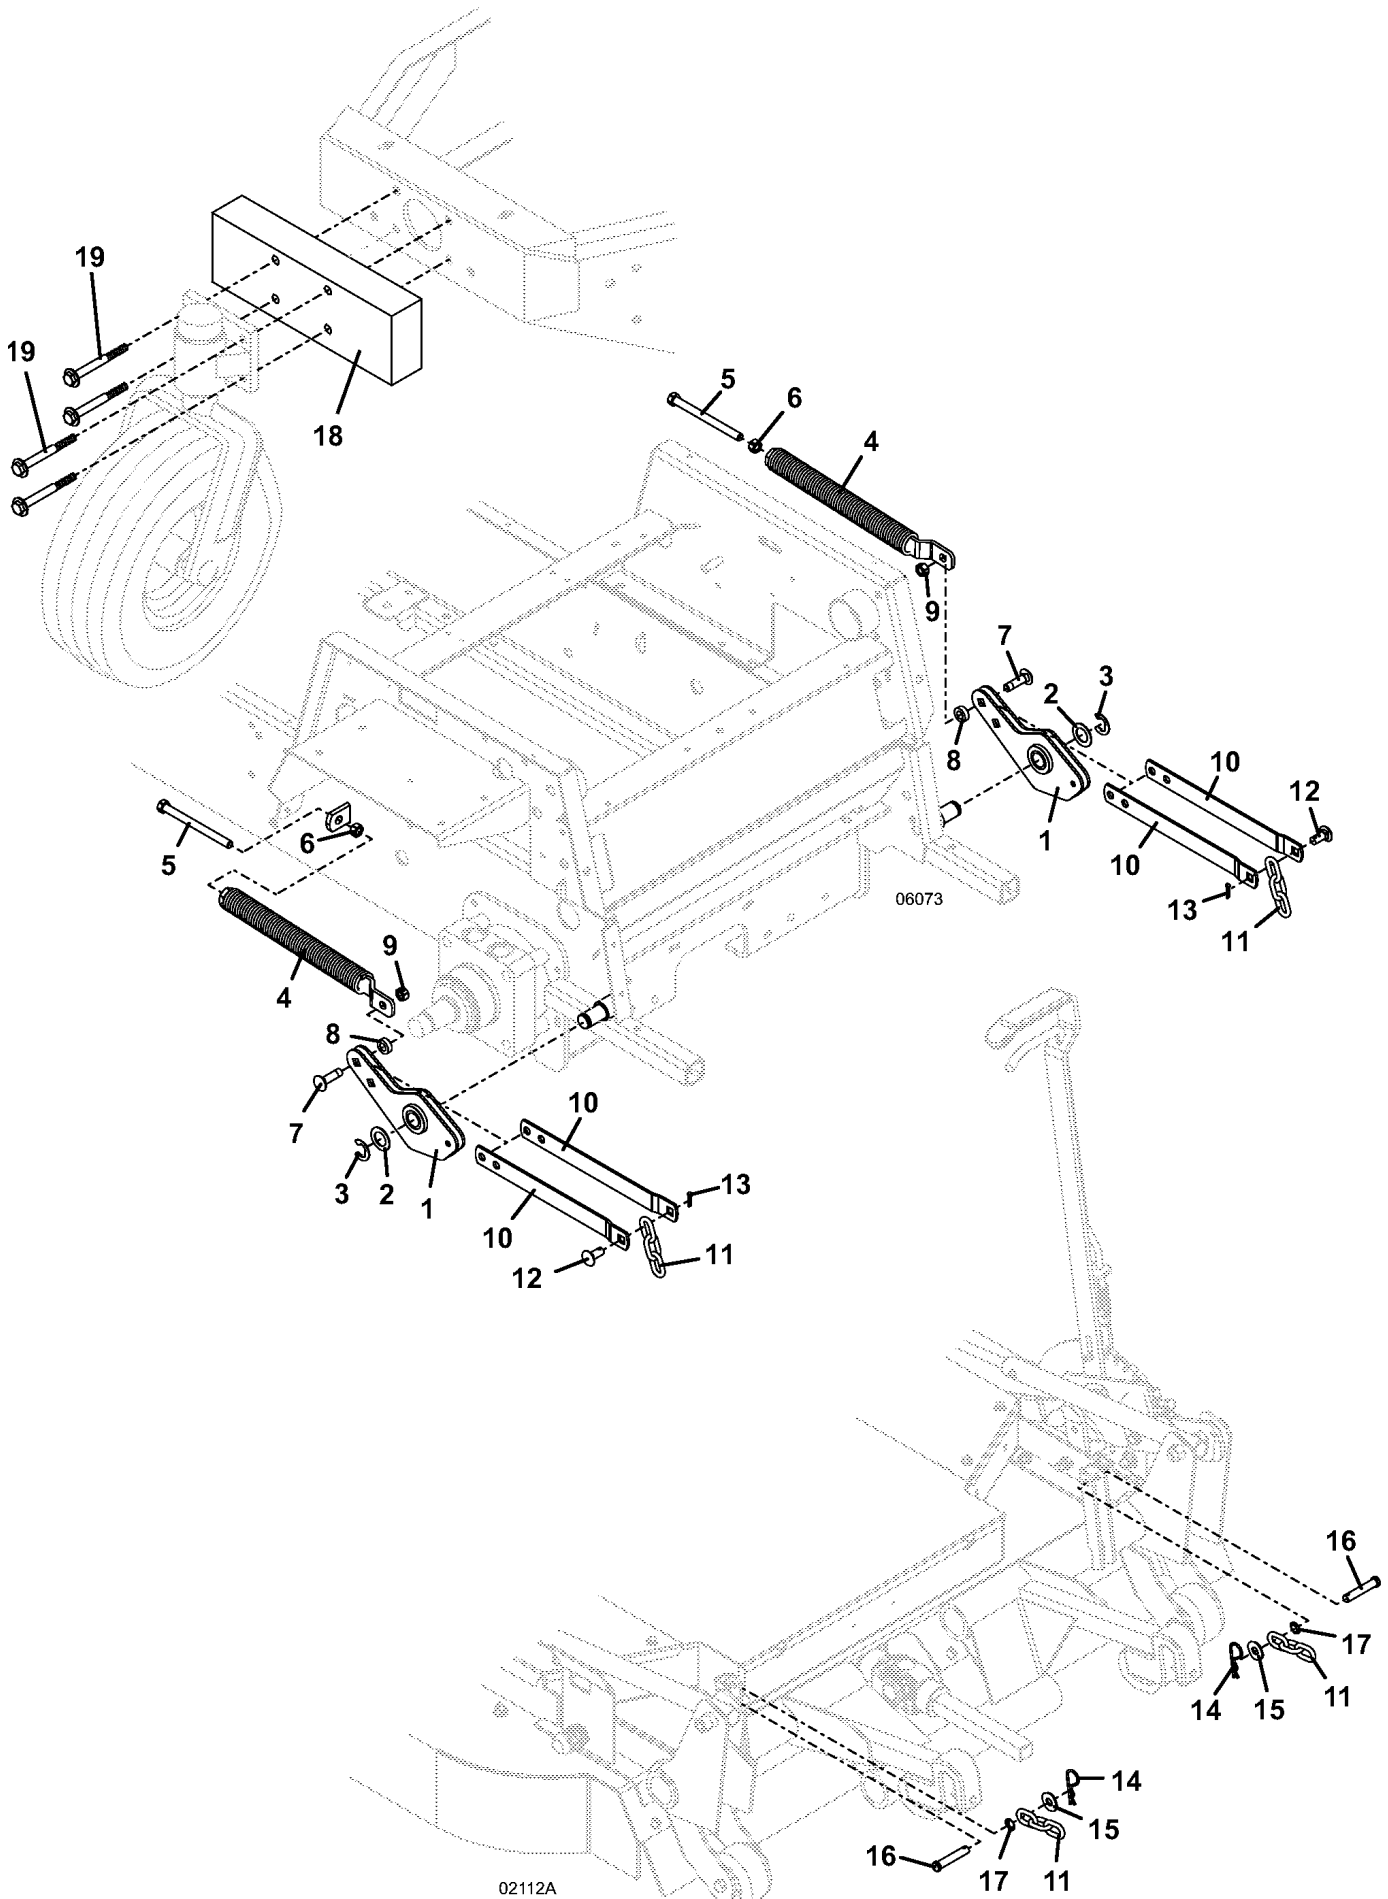

Title: QUIK PARTS
Heading: FRONT MOUNTS
Model: 620T
Year: 2009
Assembly: TRACTION KIT