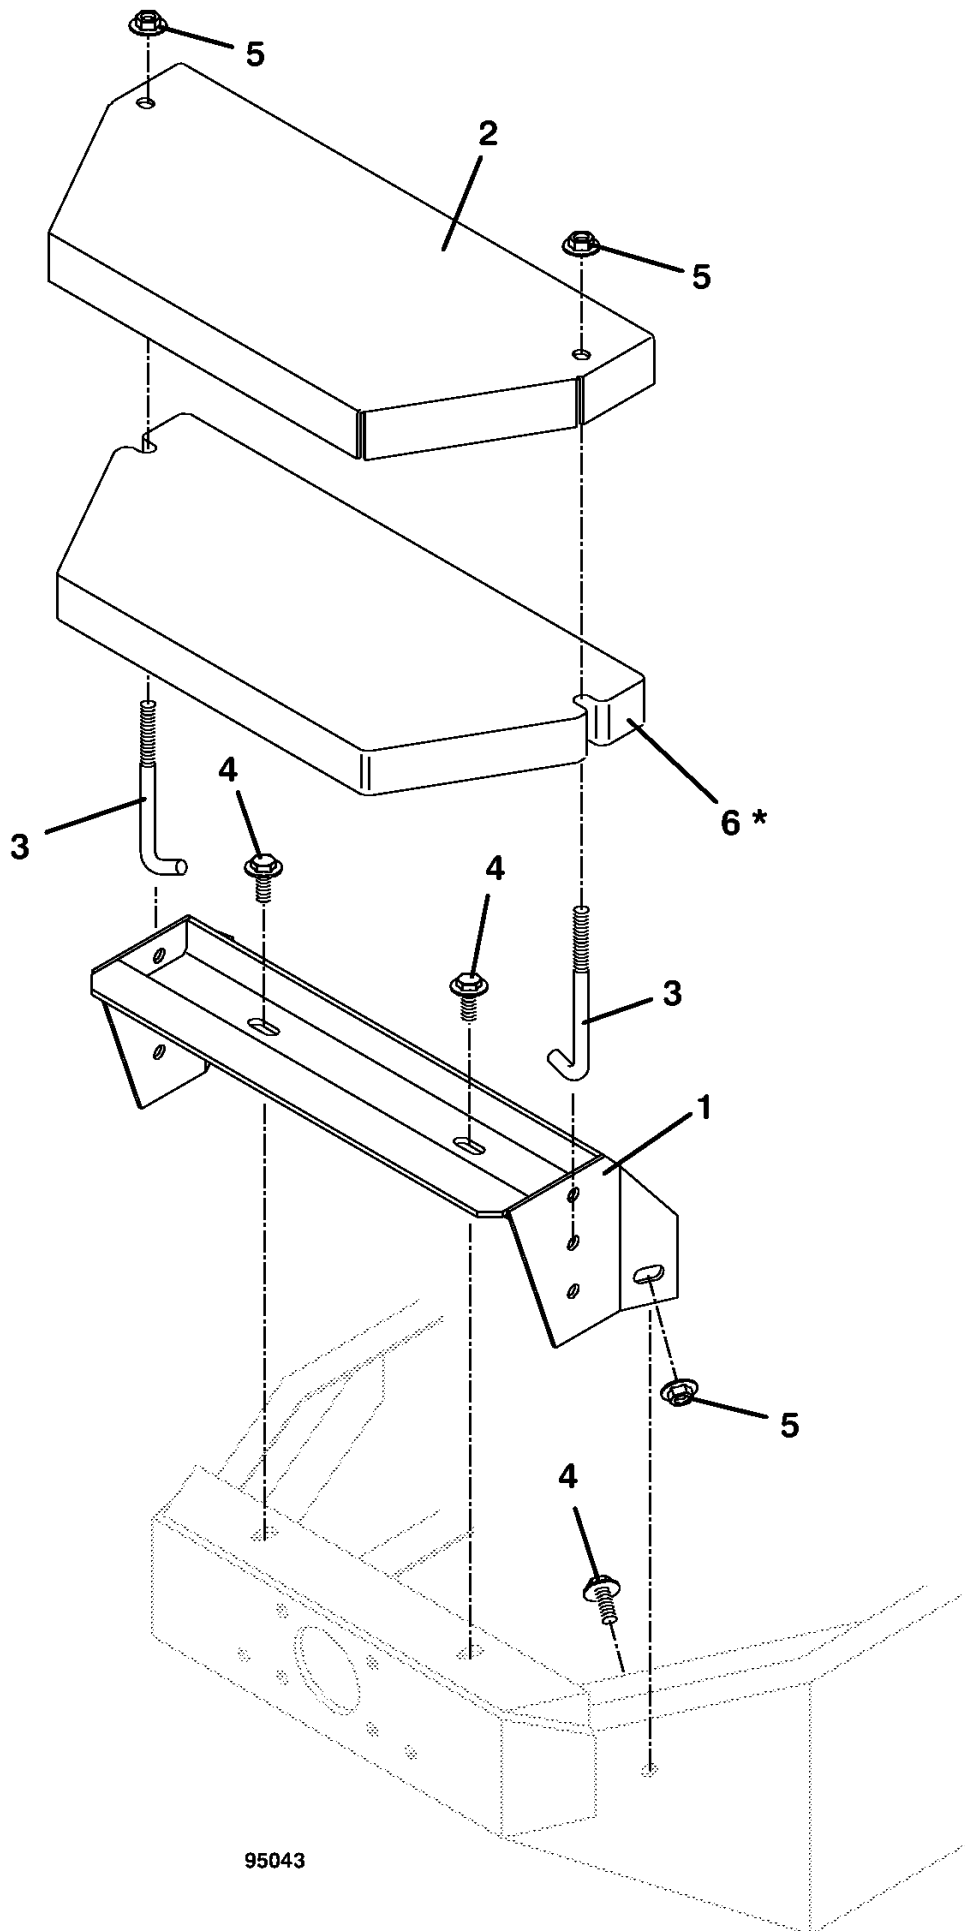

Title: QUIK PARTS
Heading: FRONT MOUNTS
Model: 620T
Year: 2009
Assembly: COUNTERWEIGHT MOUNT KIT