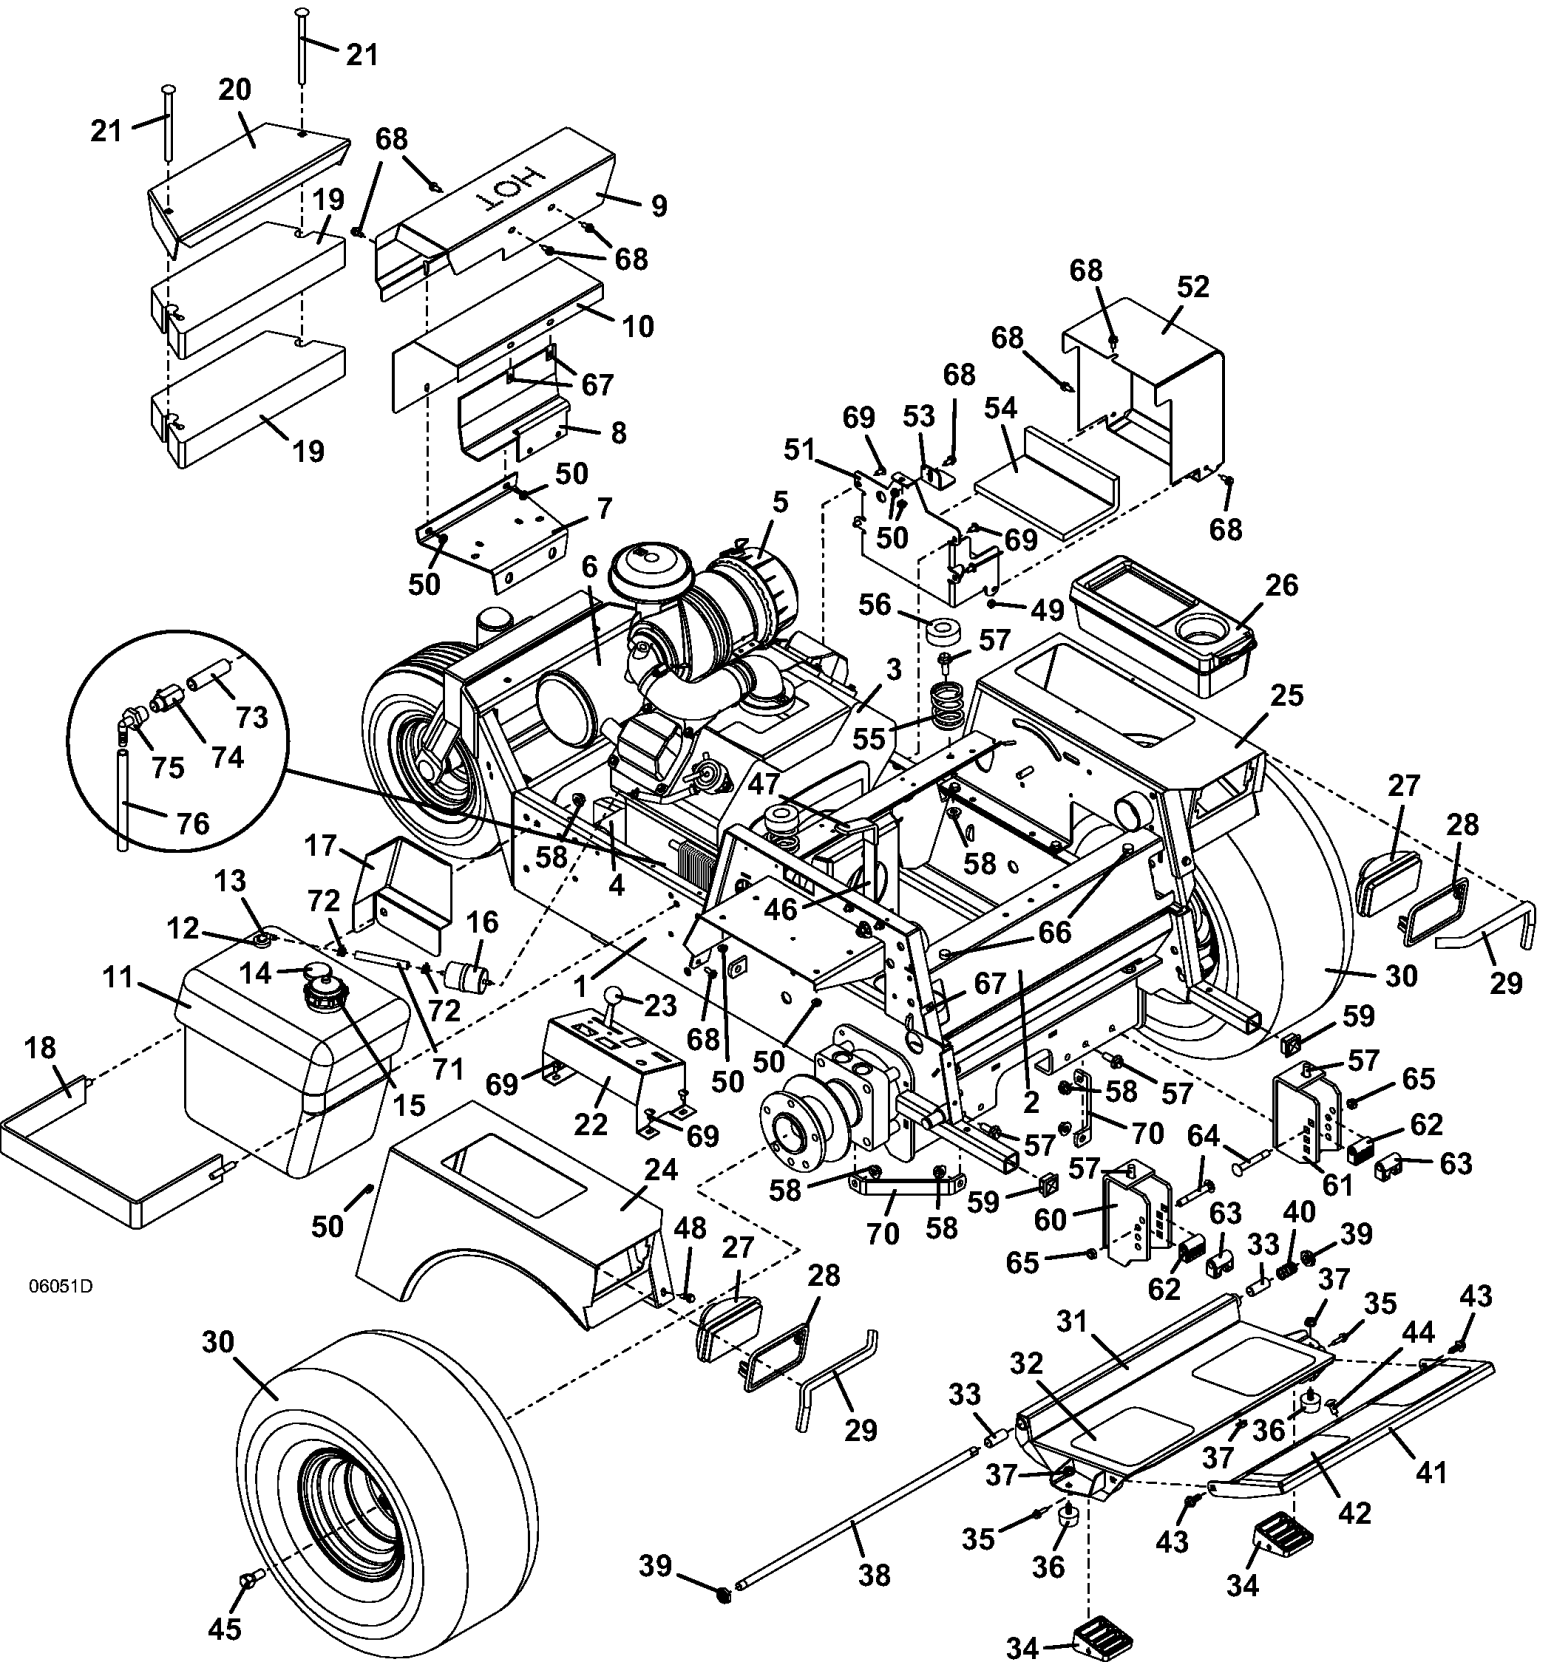

Title: QUIK PARTS
Heading: FRONT MOUNTS
Model: 620T
Year: 2009
Assembly: TRACTOR ASSEMBLY