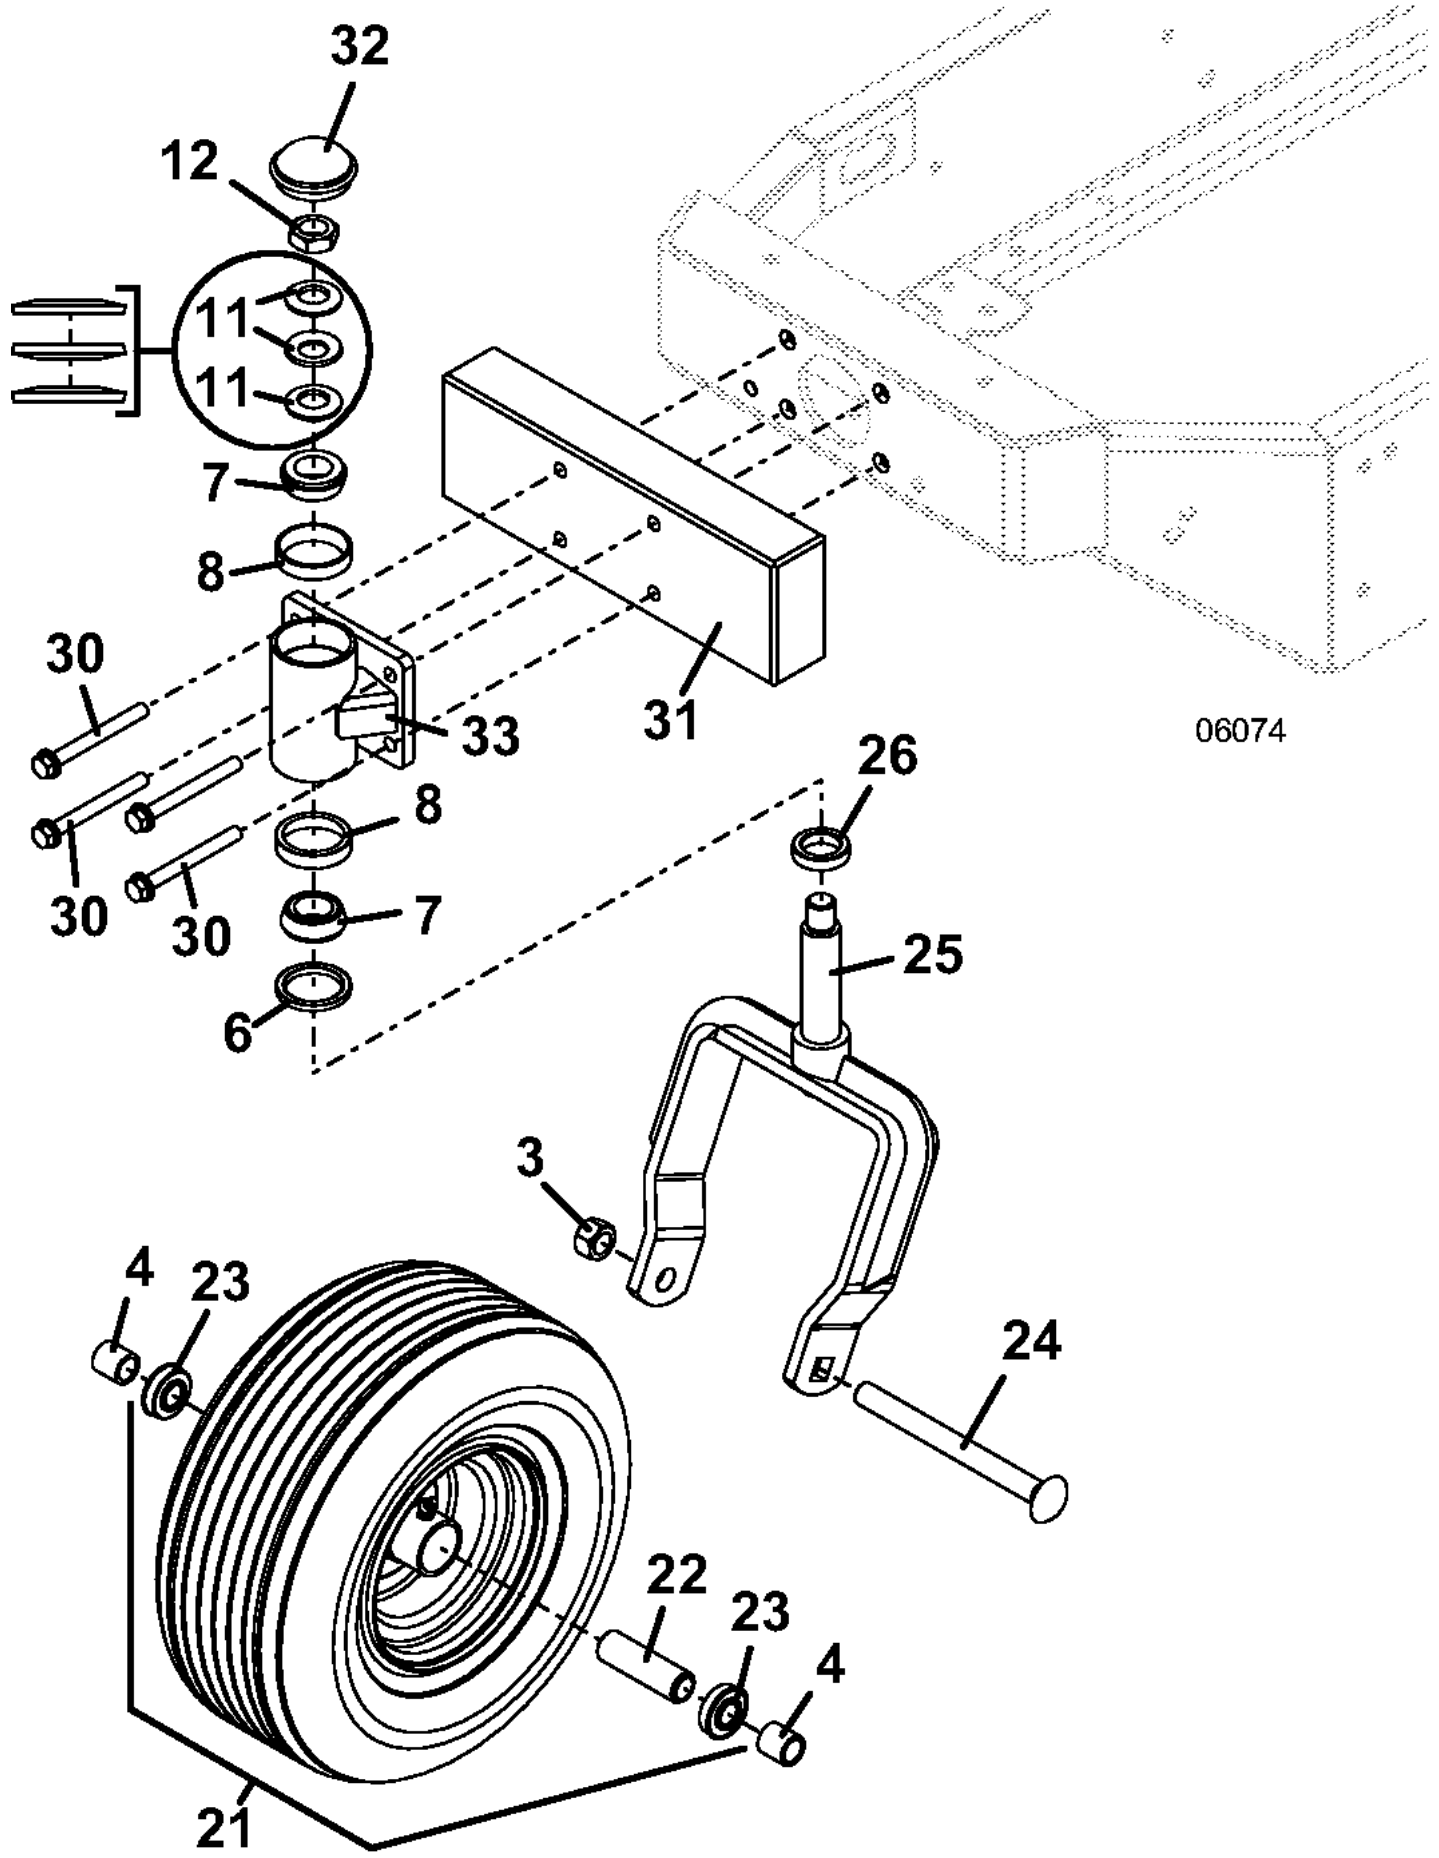

Title: QUIK PARTS
Heading: FRONT MOUNTS
Model: 620T
Year: 2010
Assembly: TAIL WHEEL OPTIONS