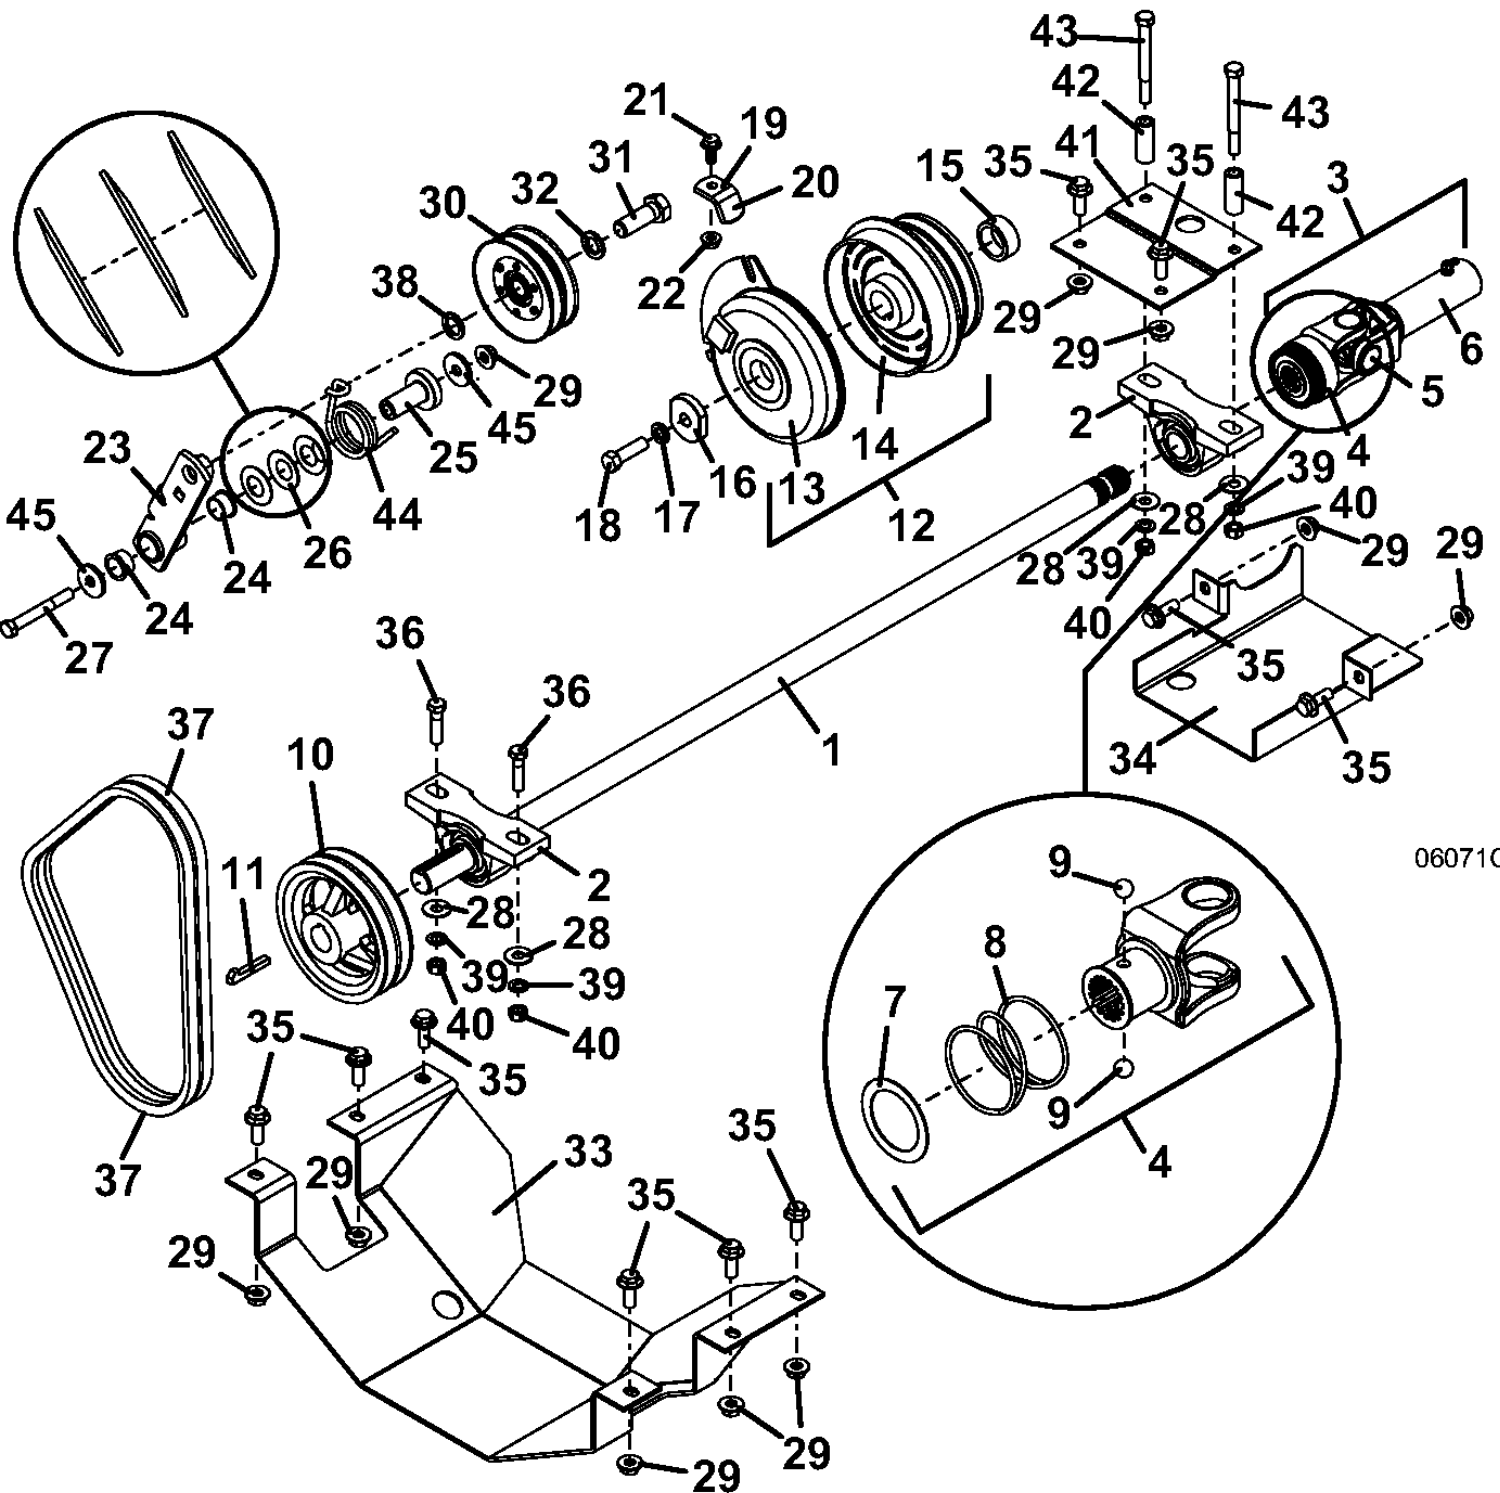

Title: QUIK PARTS
Heading: FRONT MOUNTS
Model: 620T
Year: 2010
Assembly: PTO SHAFT AND CLUTCH ASSEMBLY

06071G