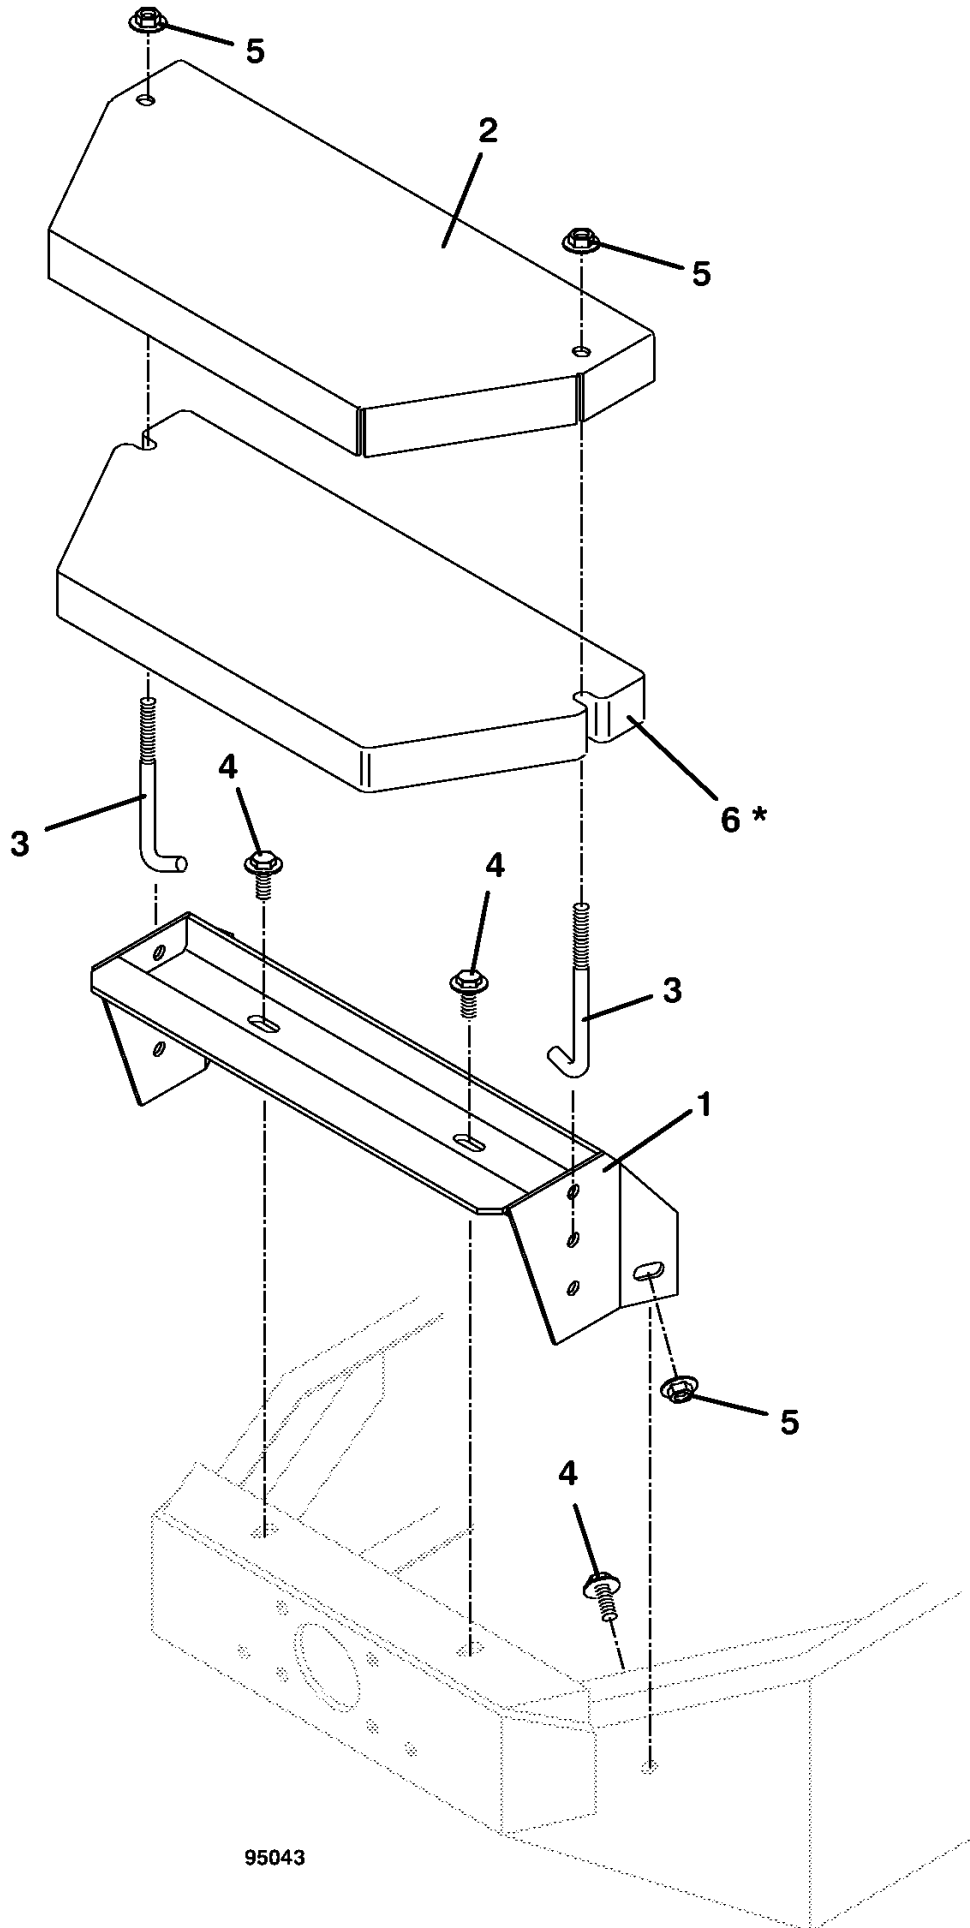

Title: QUIK PARTS
Heading: FRONT MOUNTS
Model: 620T
Year: 2010
Assembly: COUNTERWEIGHT MOUNT KIT