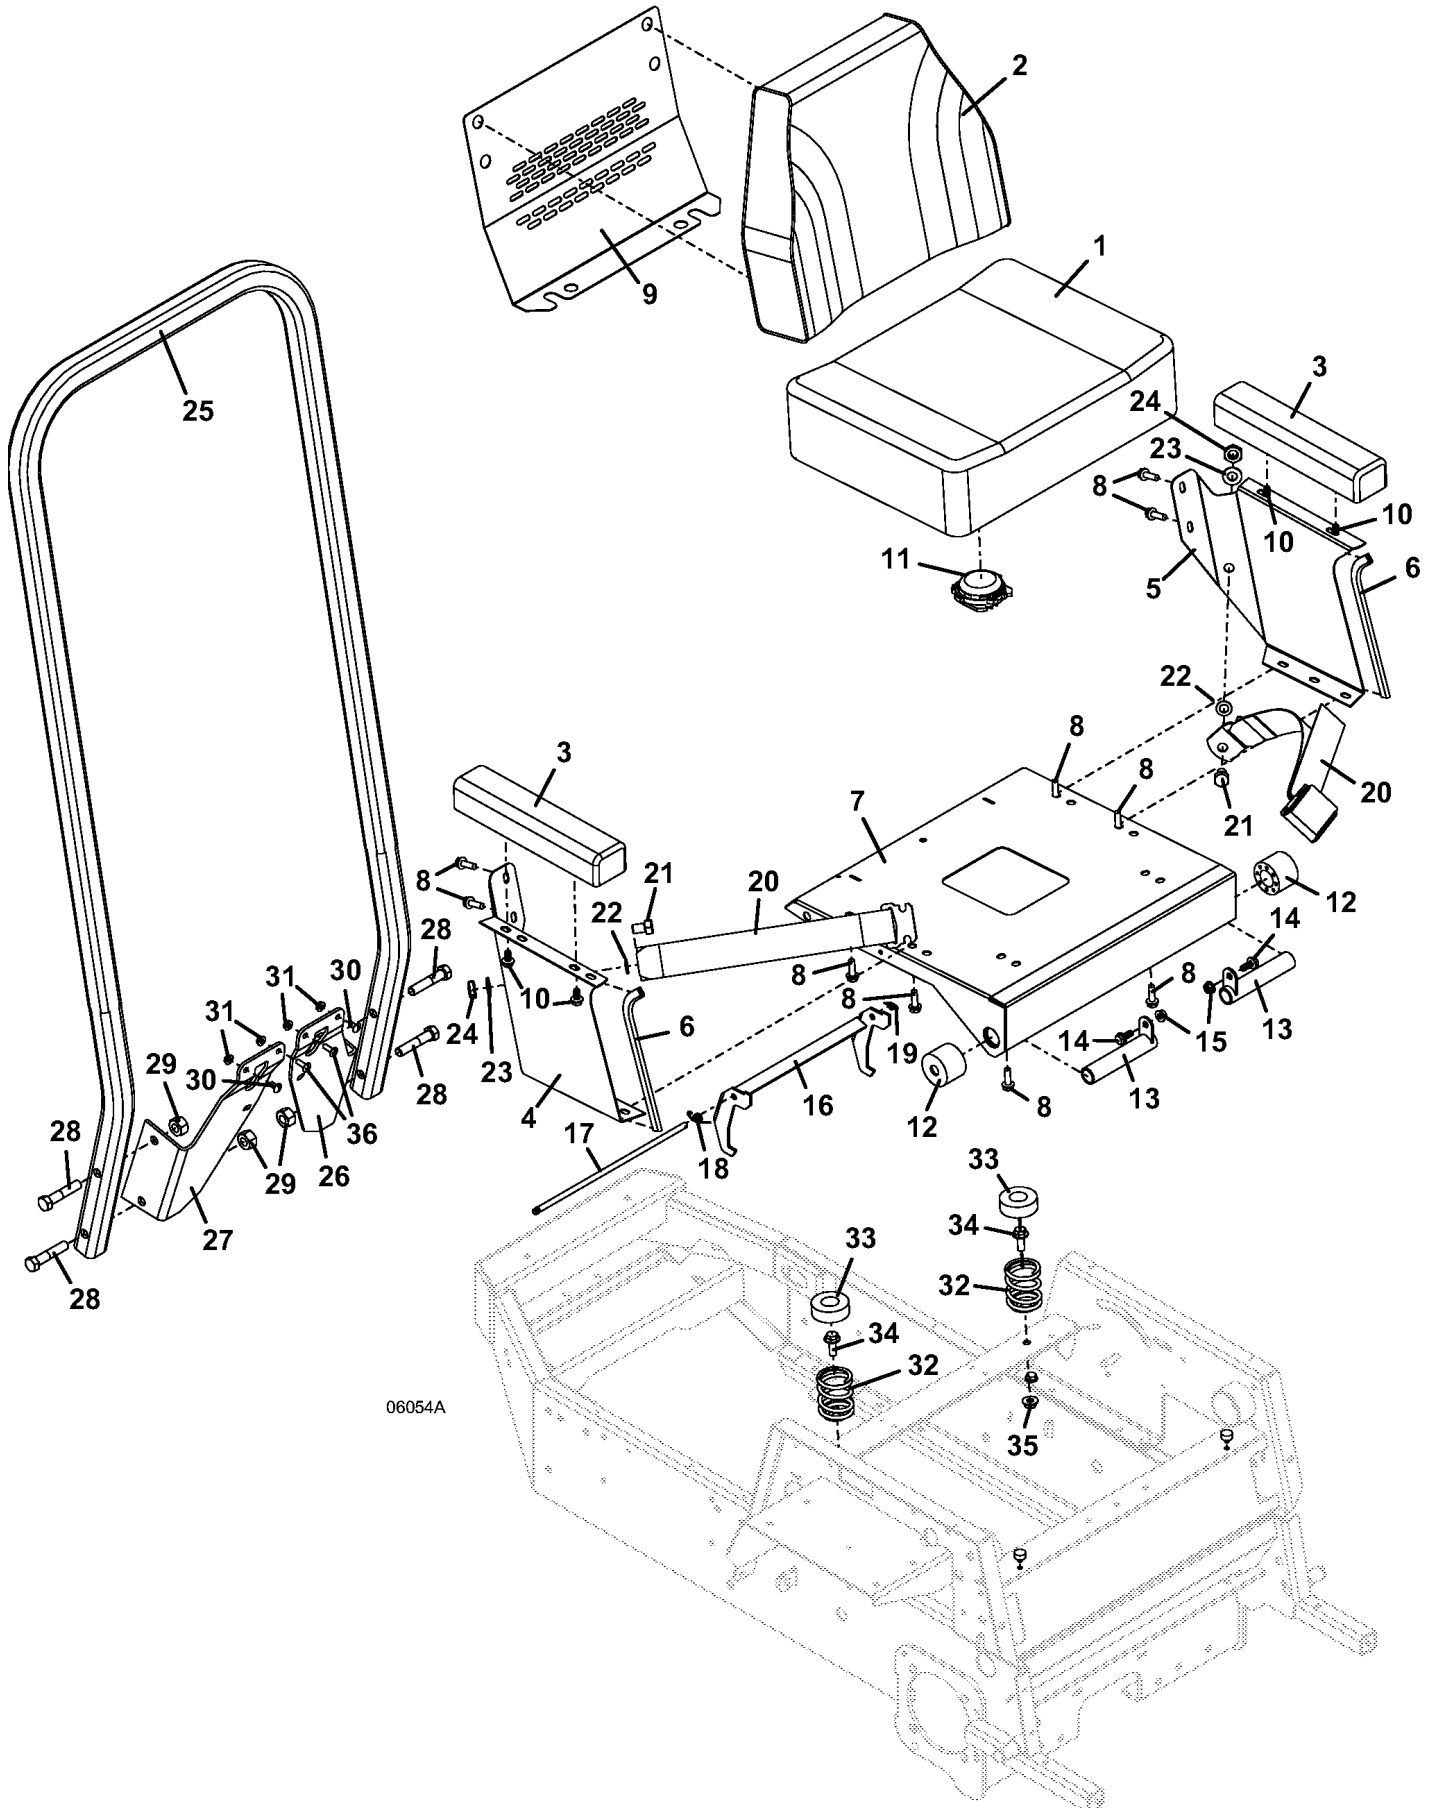

Title: QUIK PARTS
Heading: FRONT MOUNTS
Model: 620T
Year: 2010
Assembly: OPS AND SEAT ASSEMBLY

06054A