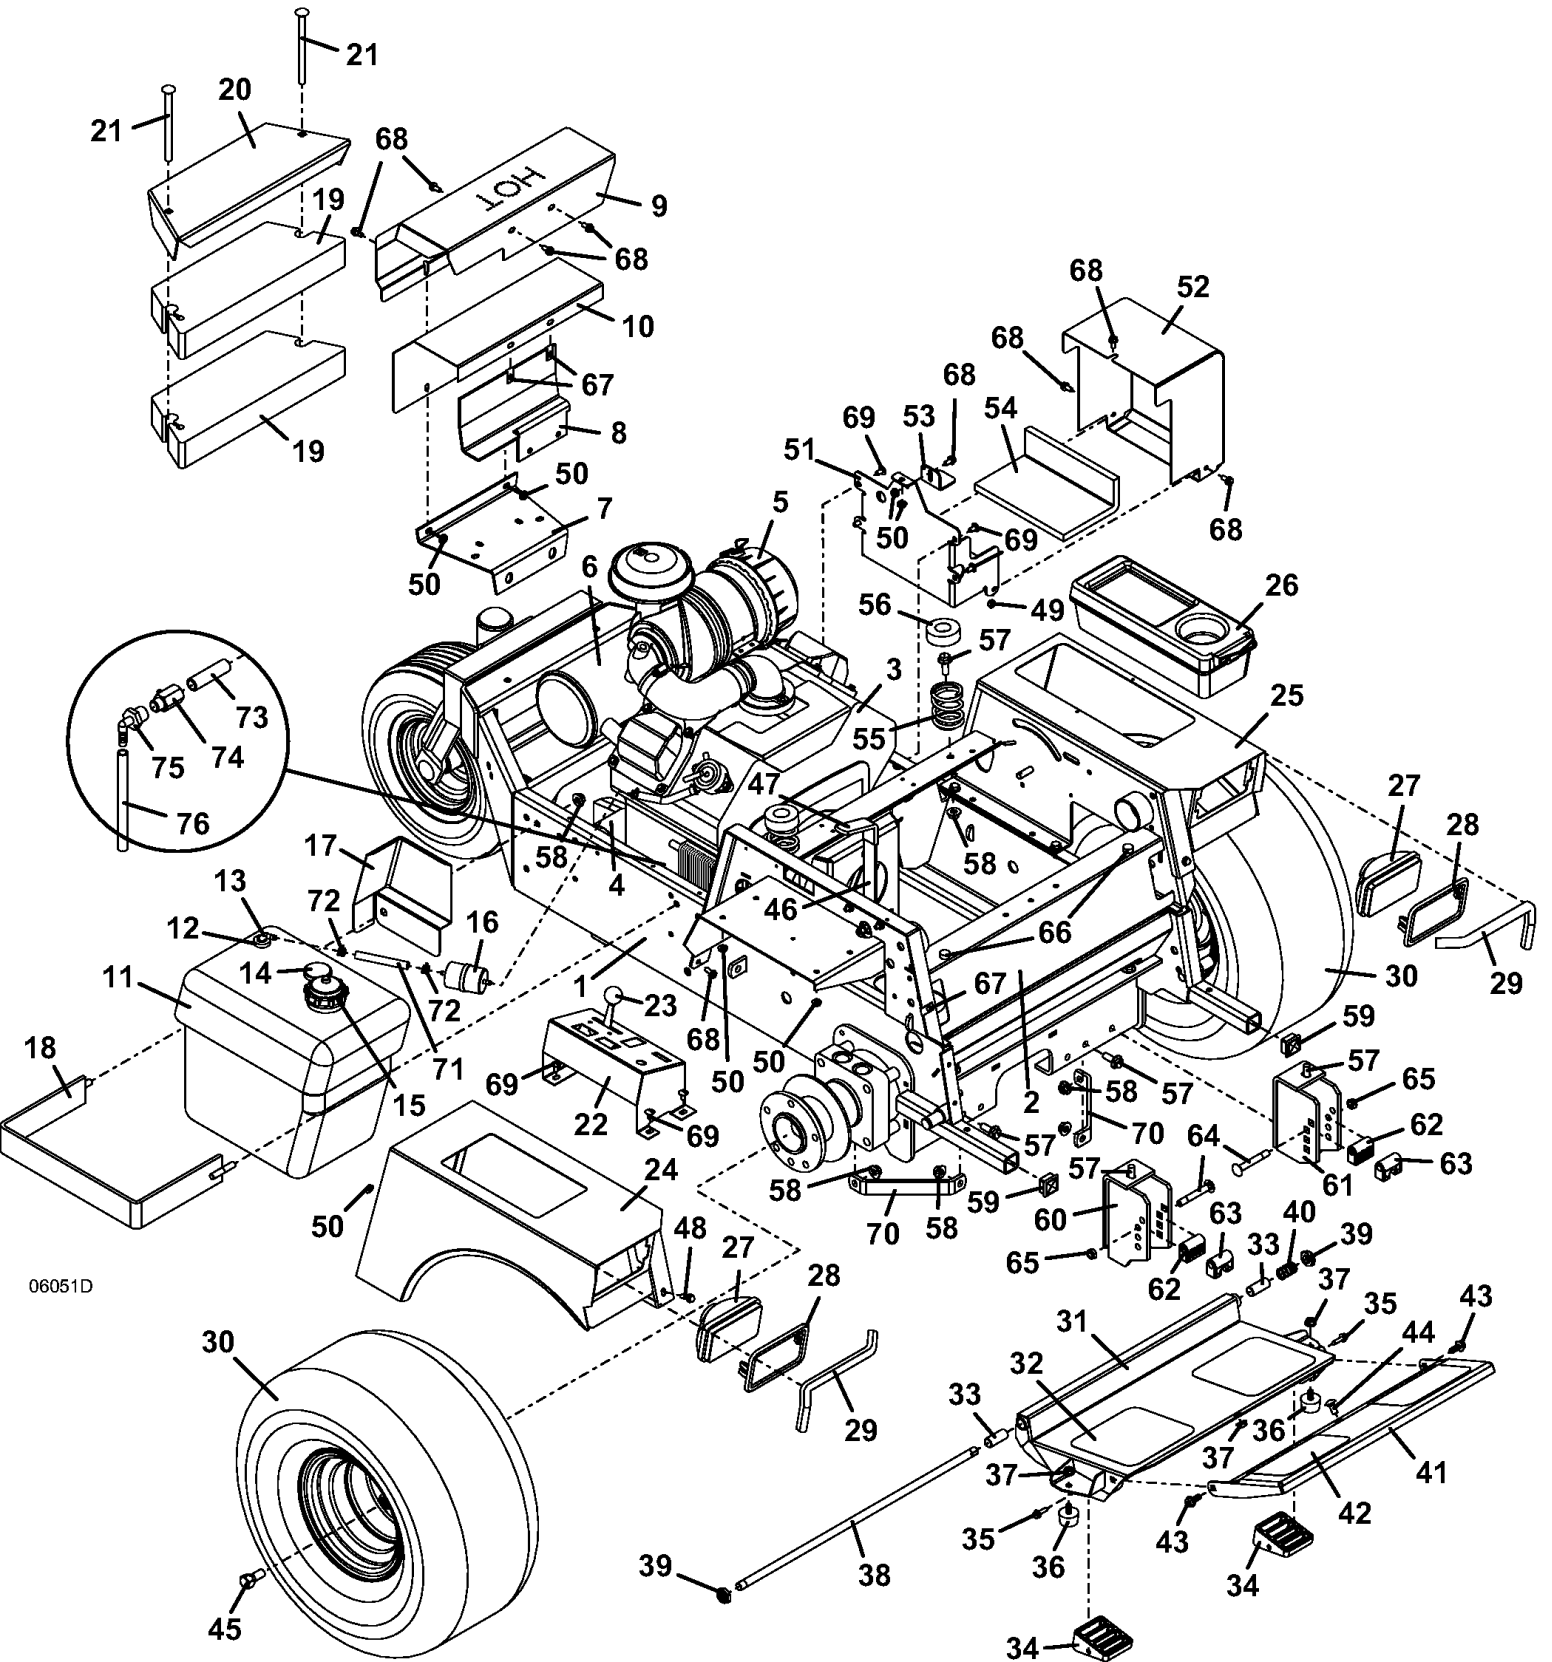

Title: QUIK PARTS
Heading: FRONT MOUNTS
Model: 620T
Year: 2010
Assembly: TRACTOR ASSEMBLY

06051D