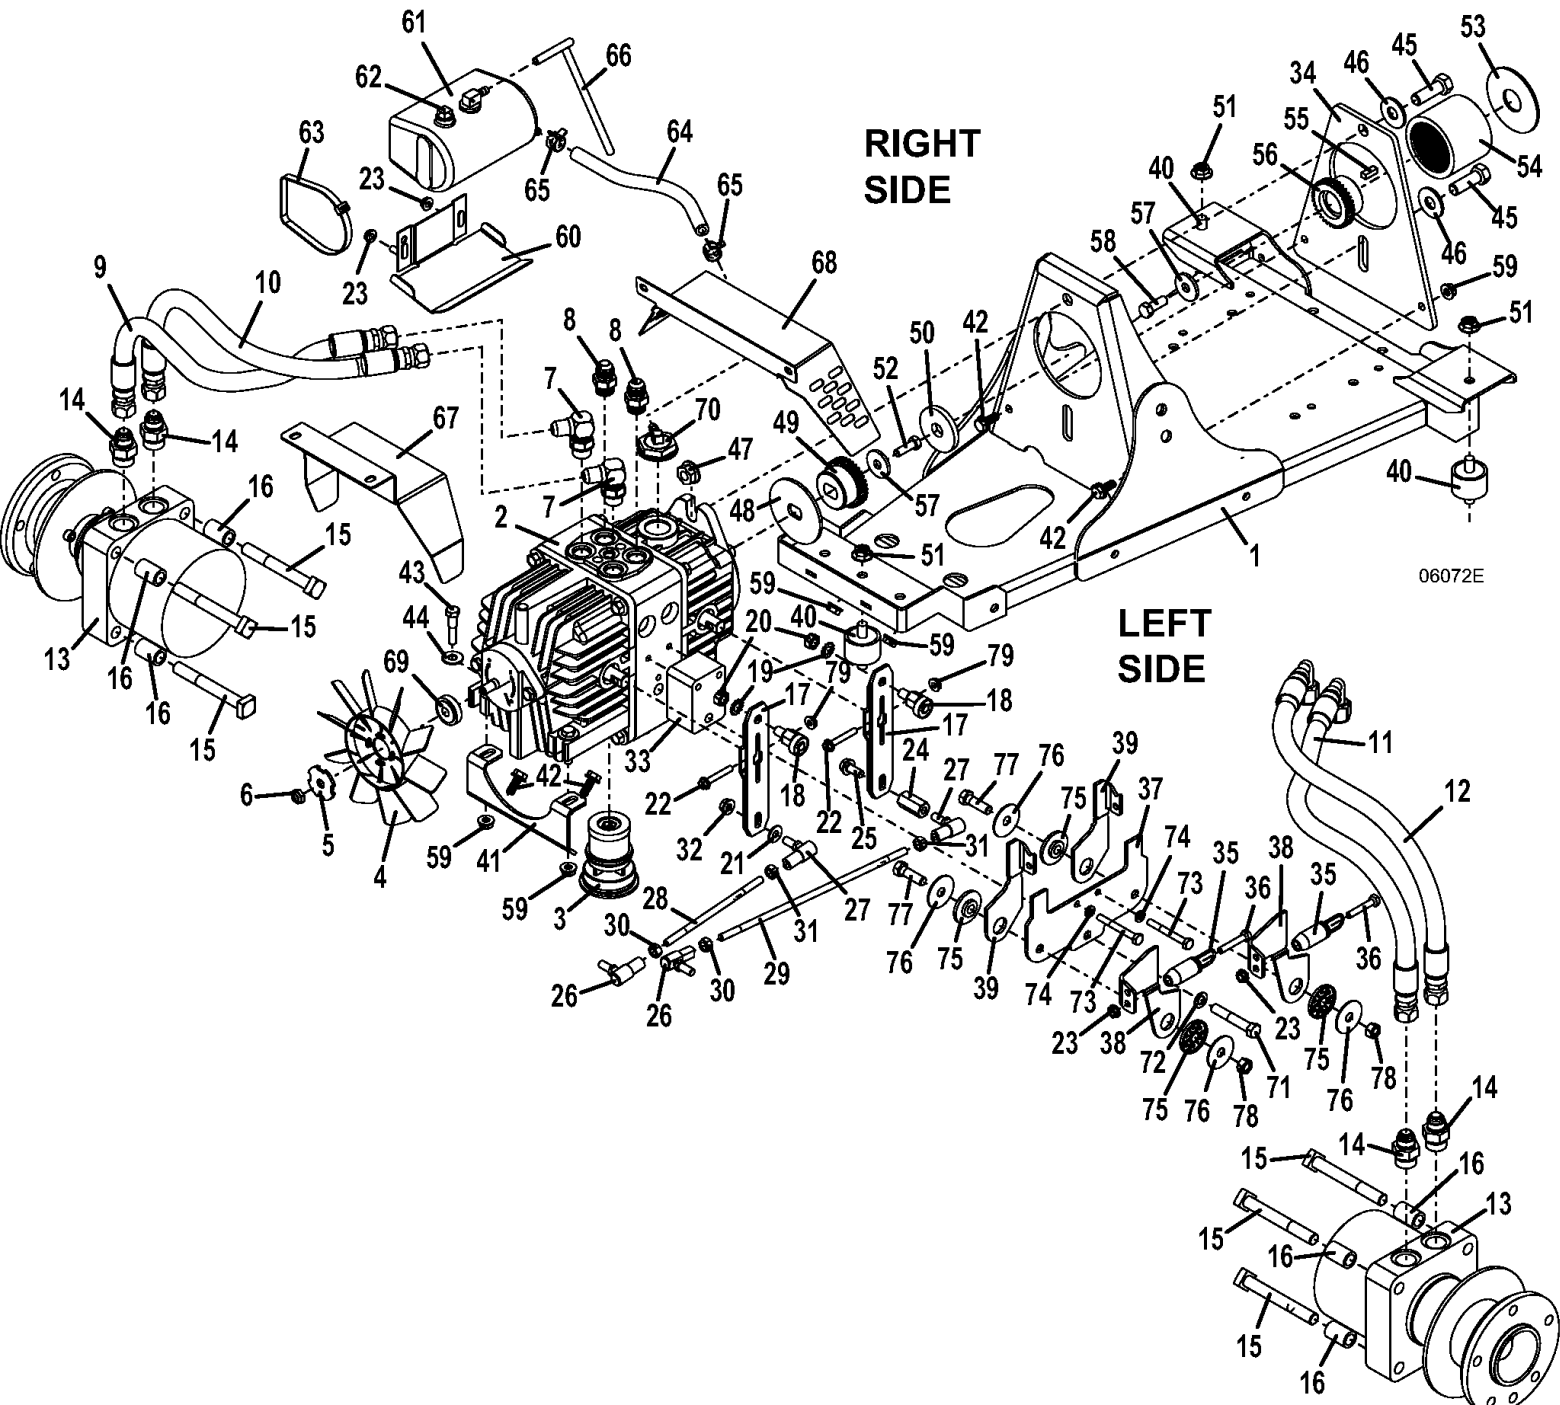

Title: QUIK PARTS
Heading: FRONT MOUNTS
Model: 620T
Year: 2010
Assembly: DRIVE ASSEMBLY