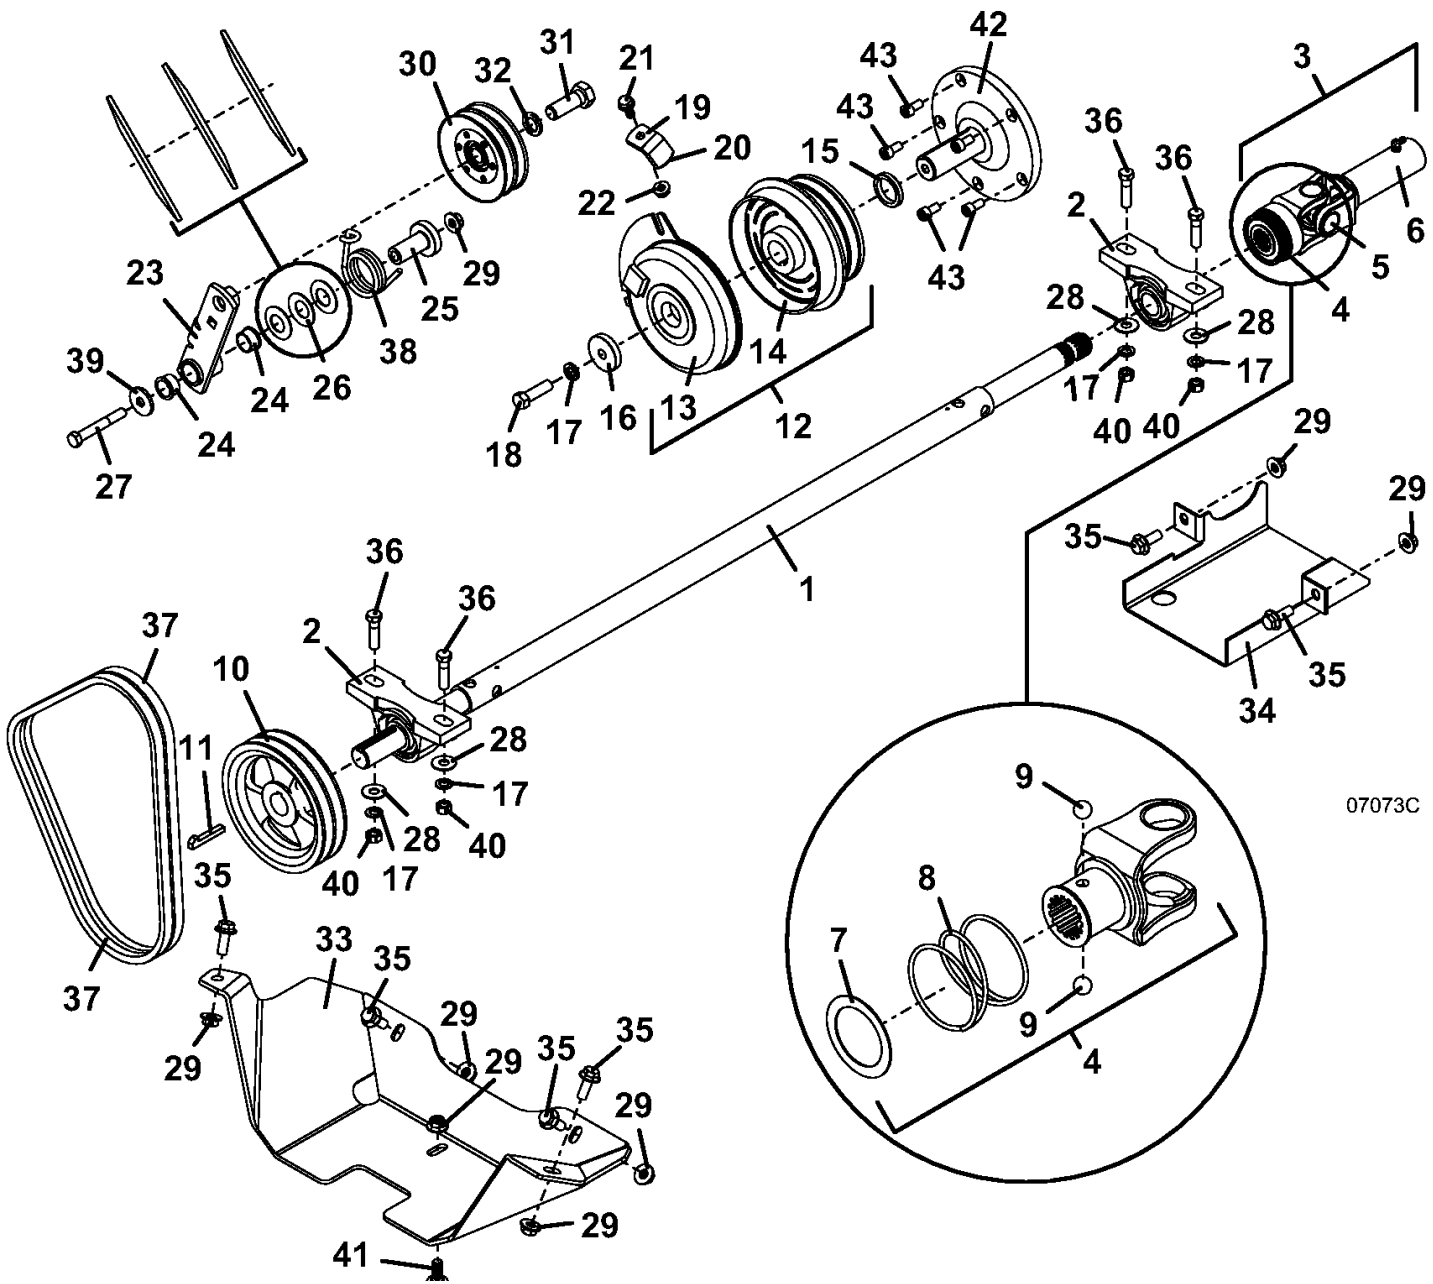

Title: QUIK PARTS
Heading: FRONT MOUNTS
Model: 721DT
Year: 2009
Assembly: PTO SHAFT AND CLUTCH ASSEMBLY

07073C