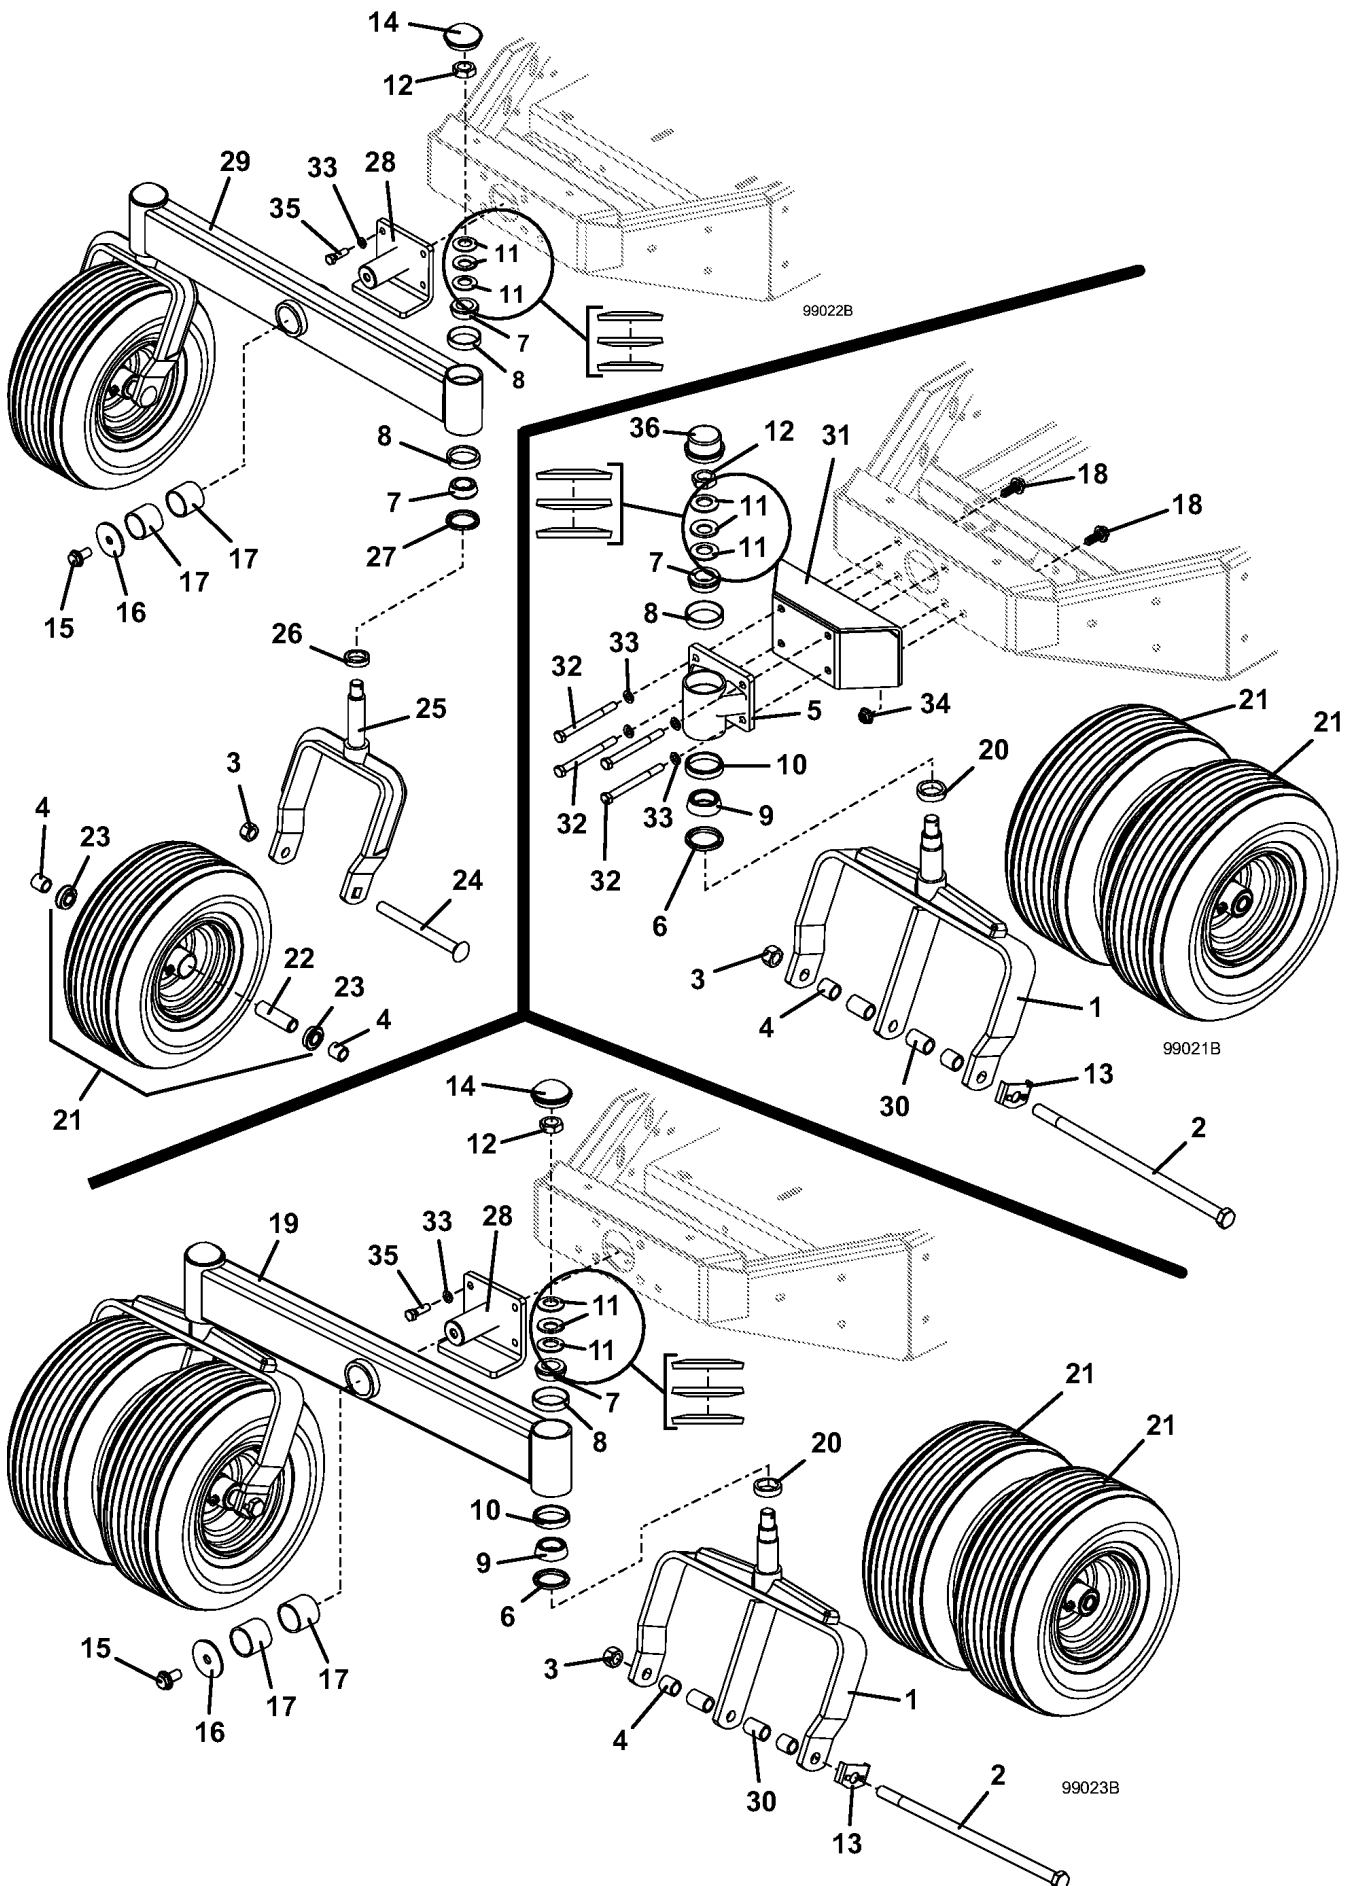

Title: QUIK PARTS
Heading: FRONT MOUNTS
Model: 721DT
Year: 2009
Assembly: TAIL WHEEL OPTIONS