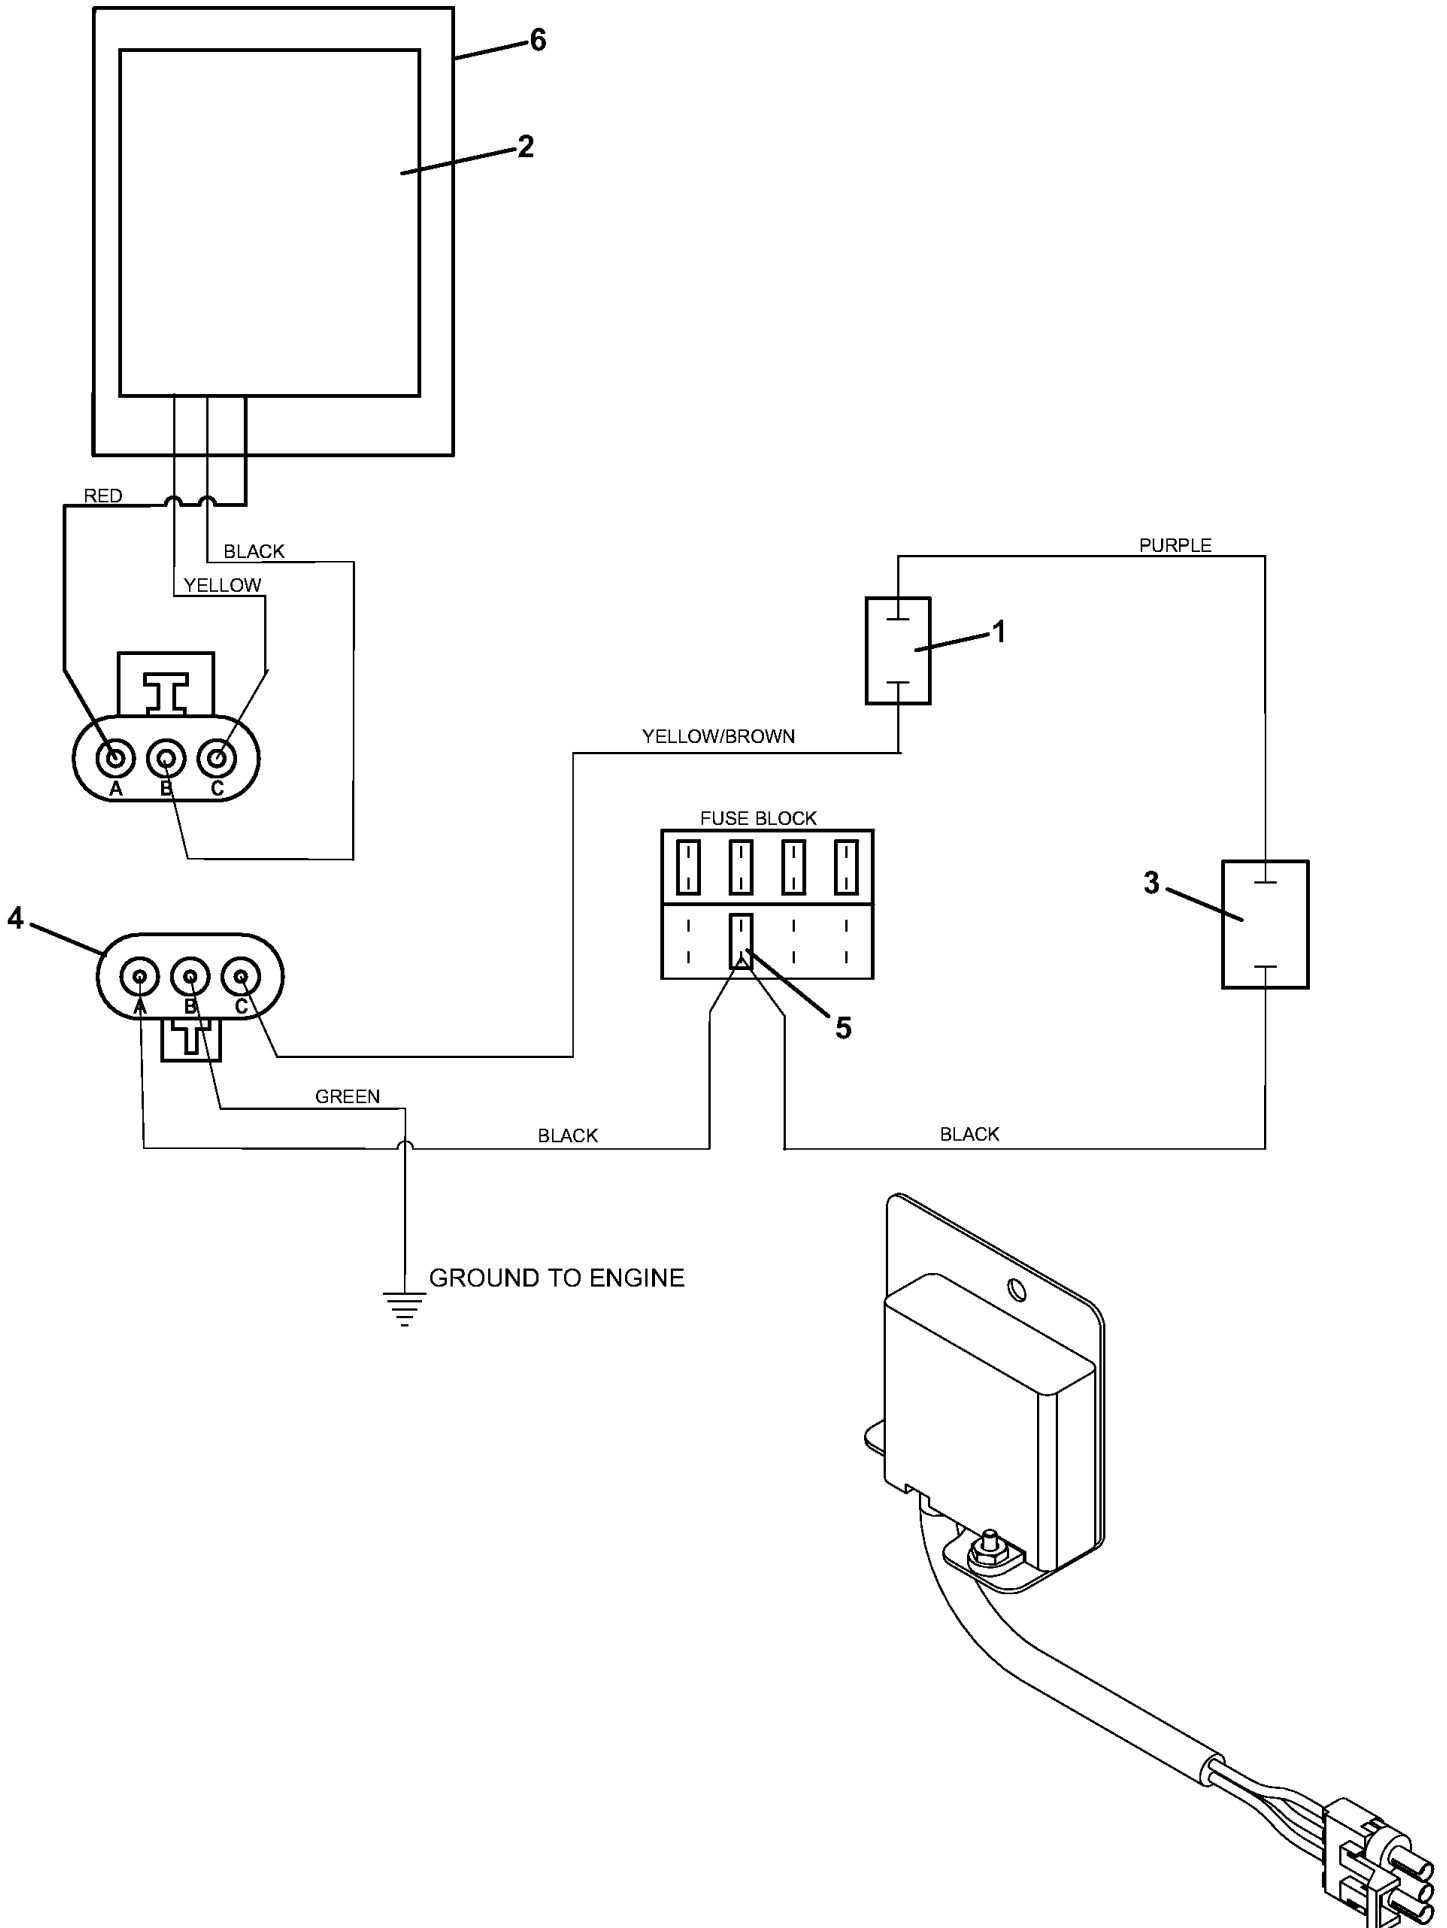

Title: QUIK PARTS
Heading: FRONT MOUNTS
Model: 721DT
Year: 2009
Assembly: OPTIONAL HYDRAULIC LIFT WIRING DIAGRAM