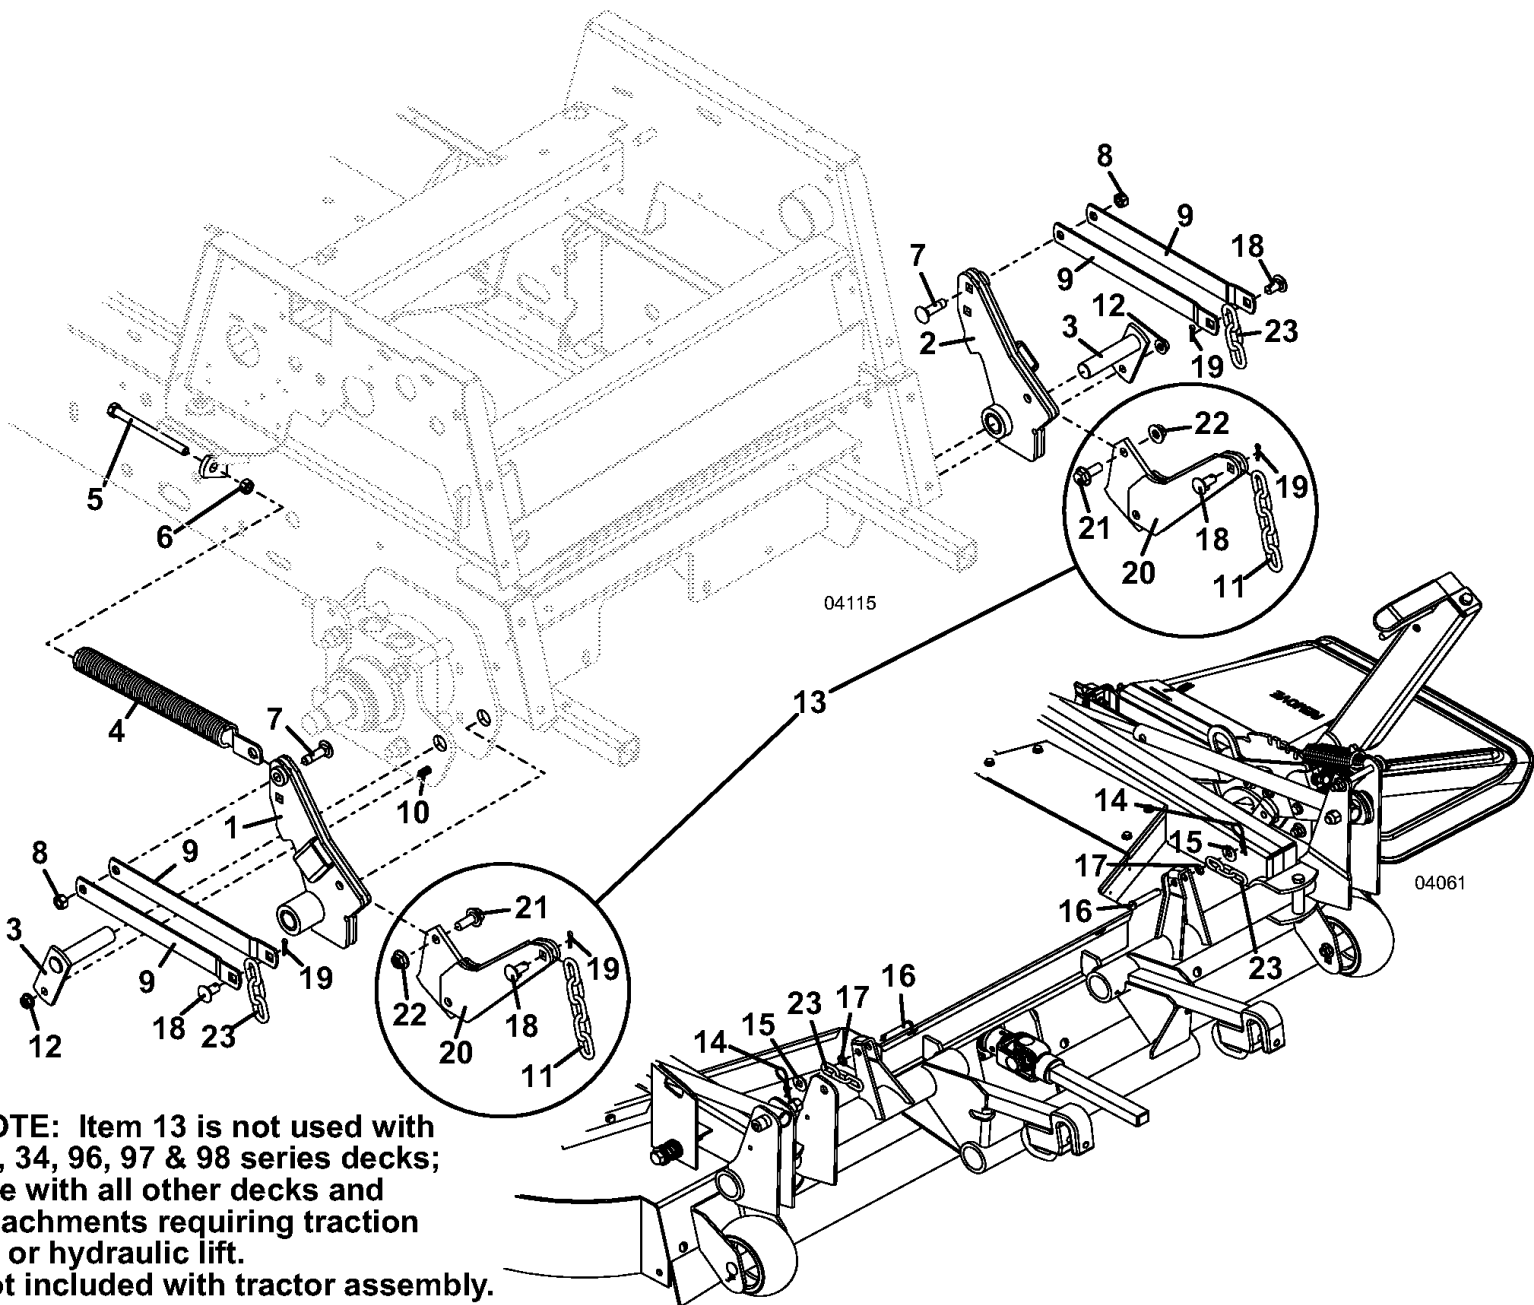

Title: QUIK PARTS
Heading: FRONT MOUNTS
Model: 721DT
Year: 2009
Assembly: TRACTION KIT

NOTE: Item 13 is not used with 33, 34, 96, 97 & 98 series decks; use with all other decks and attachments requiring traction kit or hydraulic lift.
Not included with tractor assembly.