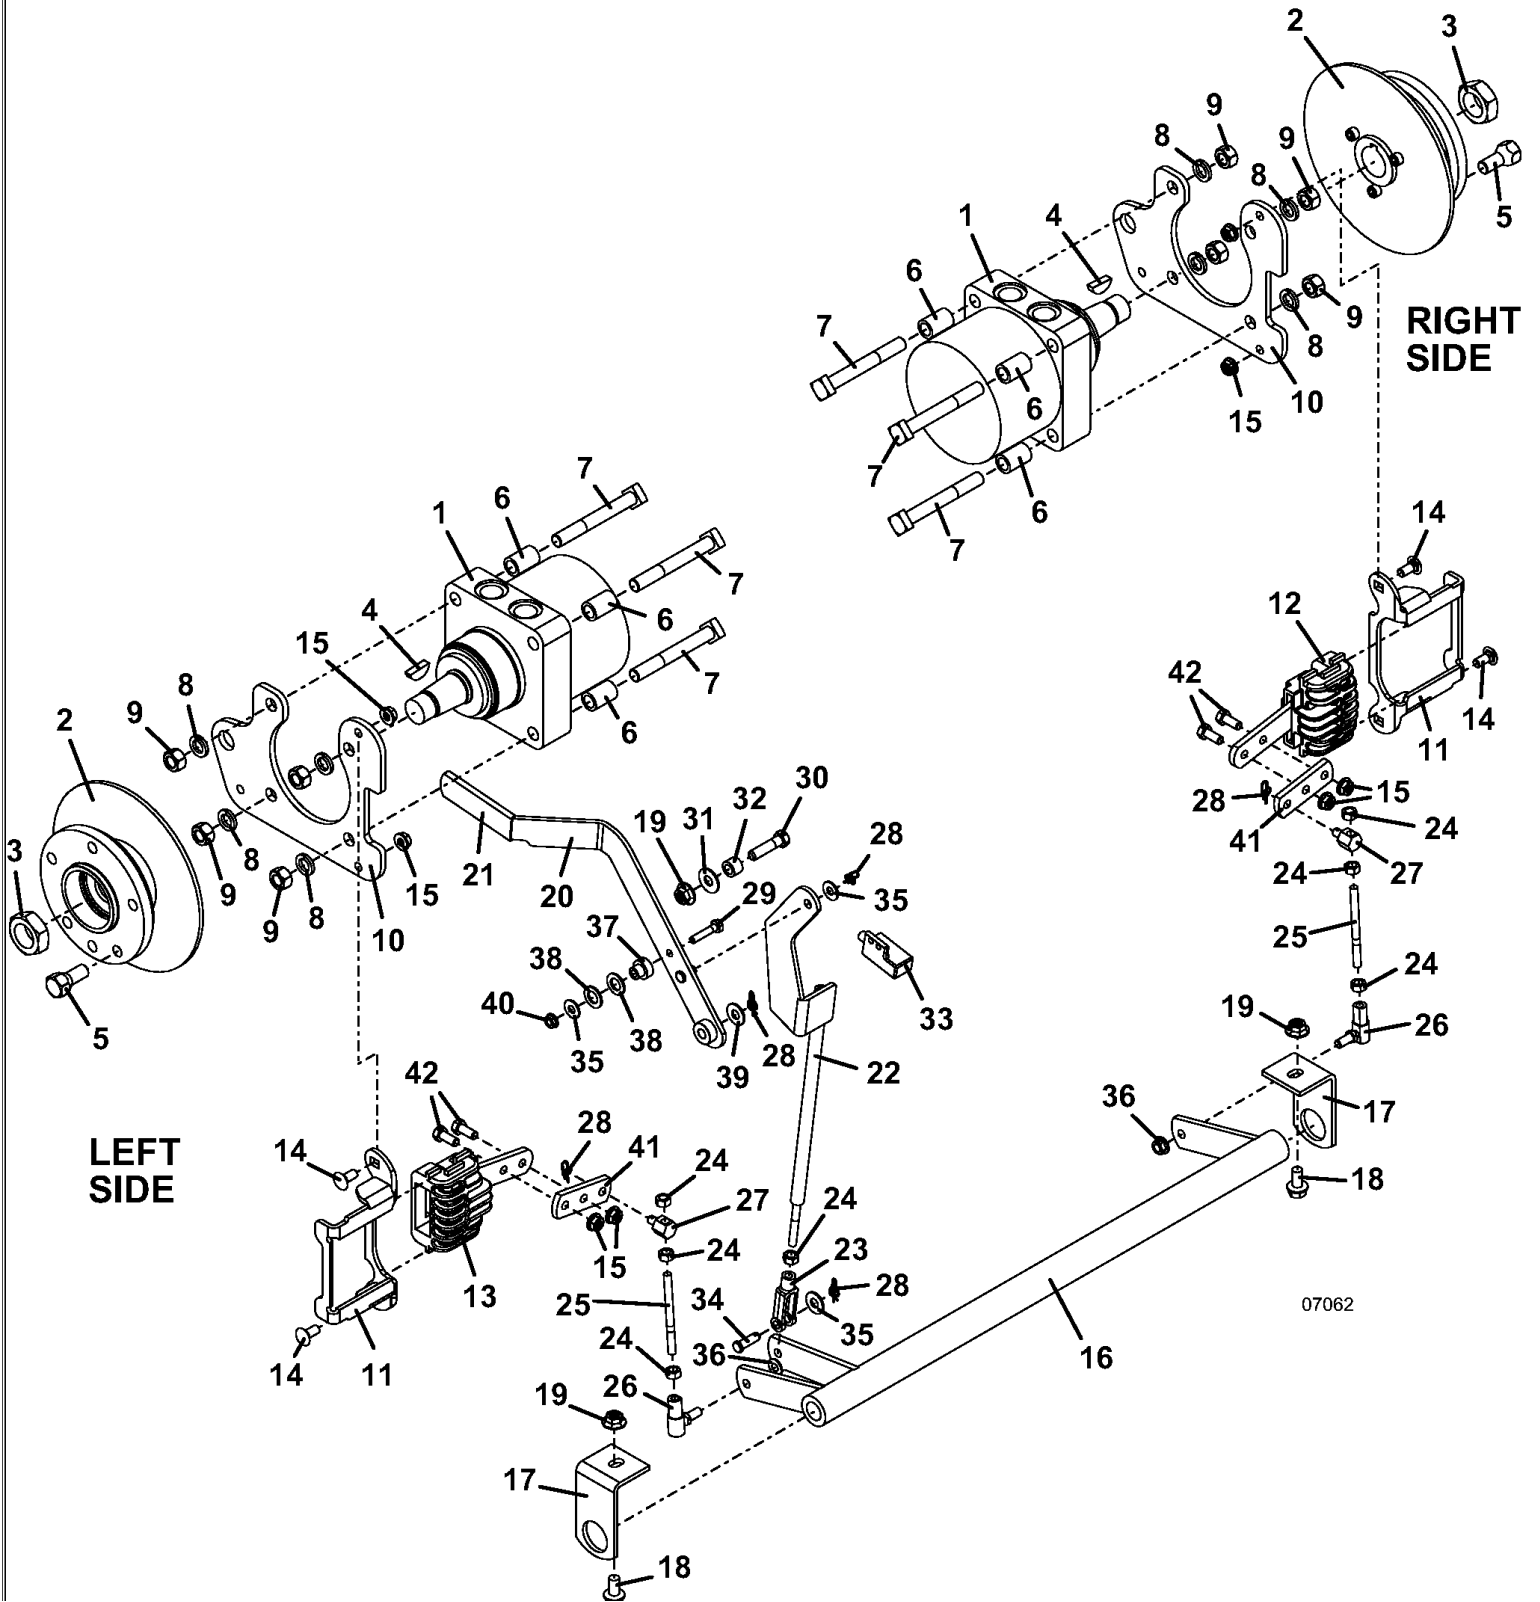

Title: QUIK PARTS
Heading: FRONT MOUNTS
Model: 721DT
Year: 2009
Assembly: BRAKE ASSEMBLY

Title: QUIK PARTS
Heading: FRONT MOUNTS
Model: 721DT
Year: 2009
Assembly: BRAKE ASSEMBLY

PARTS LIST

1	603611	WHEEL MOTOR W/HUB - H2
2	604442	HUB & ROTOR ASSEMBLY
2	259592	SCREW - SOCKET HEAD
2	775192	BRAKE ROTOR - 8.0
3	254522	NUT
4	281860	KEY WOODRUFF
5	248565	LUG BOLT
6	902299	SPACER - WHEEL MOTOR
7	243622	SQ HD BOLT
8	257432	WASHER - LOCK
9	254470	NUT
10	776122	MOUNT - BRAKE & TRACTION KIT
10	776274	MOUNT - BRAKE AND TRACTION KIT
11	644588	MOUNT - BRAKE CALIPER
12	481140	BRAKE ASSY - CW 700,900,M1
12	481102	BRAKE ASSY - CALIPER CW
12	481160	BRAKE PAD KIT
12	603150	BRAKE PAD KIT
12	644588	MOUNT - BRAKE CALIPER
13	481141	BRAKE ASSY - CCW 700,900,M1
13	481103	BRAKE ASSY - CALIPER CCW
13	481160	BRAKE PAD KIT
13	603150	BRAKE PAD KIT
13	644588	MOUNT - BRAKE CALIPER
14	243381	HEX .375-16 X 3.75
14	247130	CARRIAGE BOLT
14	253035	NUT - WHIZ
15	253035	NUT - WHIZ
16	644539	LINKAGE ROD
17	732617	MOUNT - BRAKE PIVOT
18	253200	BOLT WHIZ
19	253043	NUT - WHIZ
20	644035	BRAKE LEVER - 700/900
21	422150	GRIP - HANDLE
22	644036	ARM - BRAKE LINKAGE
23	265537	YOKE CLEVIS
24	254441	NUT
25	780158	LINKAGE ROD - BRAKE
26	265615	BALL JOINT RH TD
27	880926	LINKAGE PIN - BRAKE .312

Title: QUIK PARTS
Heading: FRONT MOUNTS
Model: 721DT
Year: 2009
Assembly: CONSOLE

161126

93047A

Title: QUIK PARTS
Heading: FRONT MOUNTS
Model: 721DT
Year: 2009
Assembly: CONSOLE

PARTS LIST

1	141160	GAUGE - TEMP ZONED ELECTRIC
2	141200	GAUGE - VOLTMETER
3	182327	LIGHT INDICATOR - OIL
4	182328	LIGHT INDICATOR - TEMP
5	182325	LIGHT INDICATOR - BATTERY
6	182326	LIGHT INDICATOR - BRAKE
7	184179	SWITCH - ROCKER
8	183925	SWITCH - PUSH/PULL
9	183827	SWITCH - KEY-SEALED-KUBOTA
23	141551	HOUR METER - SNAP IN
24	161126	DECAL - CONSOLE PIC 700D/900D