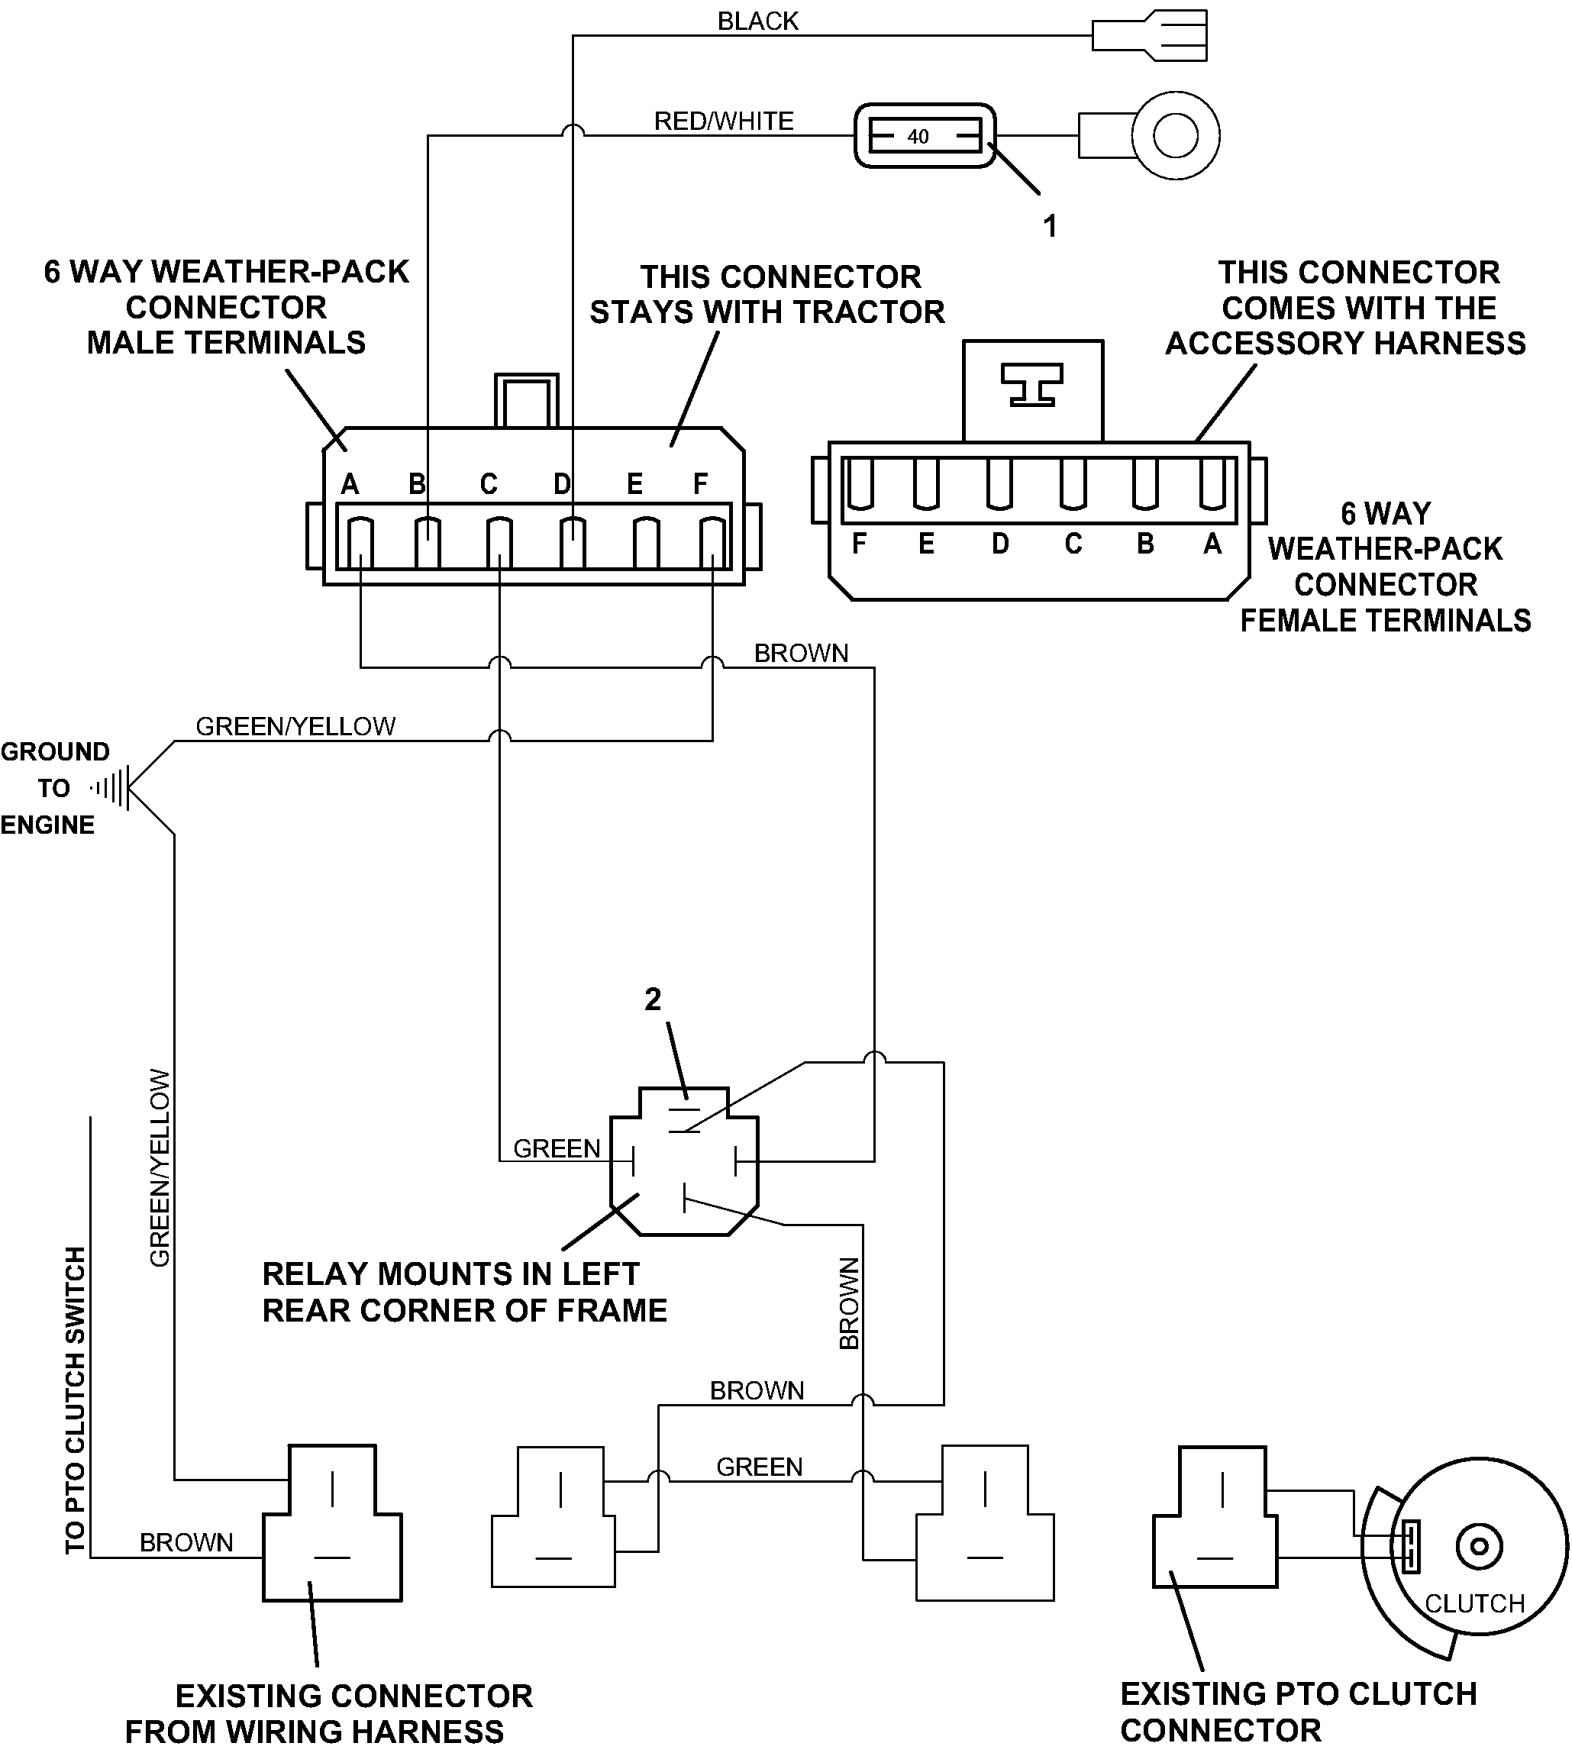

Title: QUIK PARTS
Heading: FRONT MOUNTS
Model: 721DT
Year: 2009
Assembly: UNIVERSAL HARNESS - LIMITED