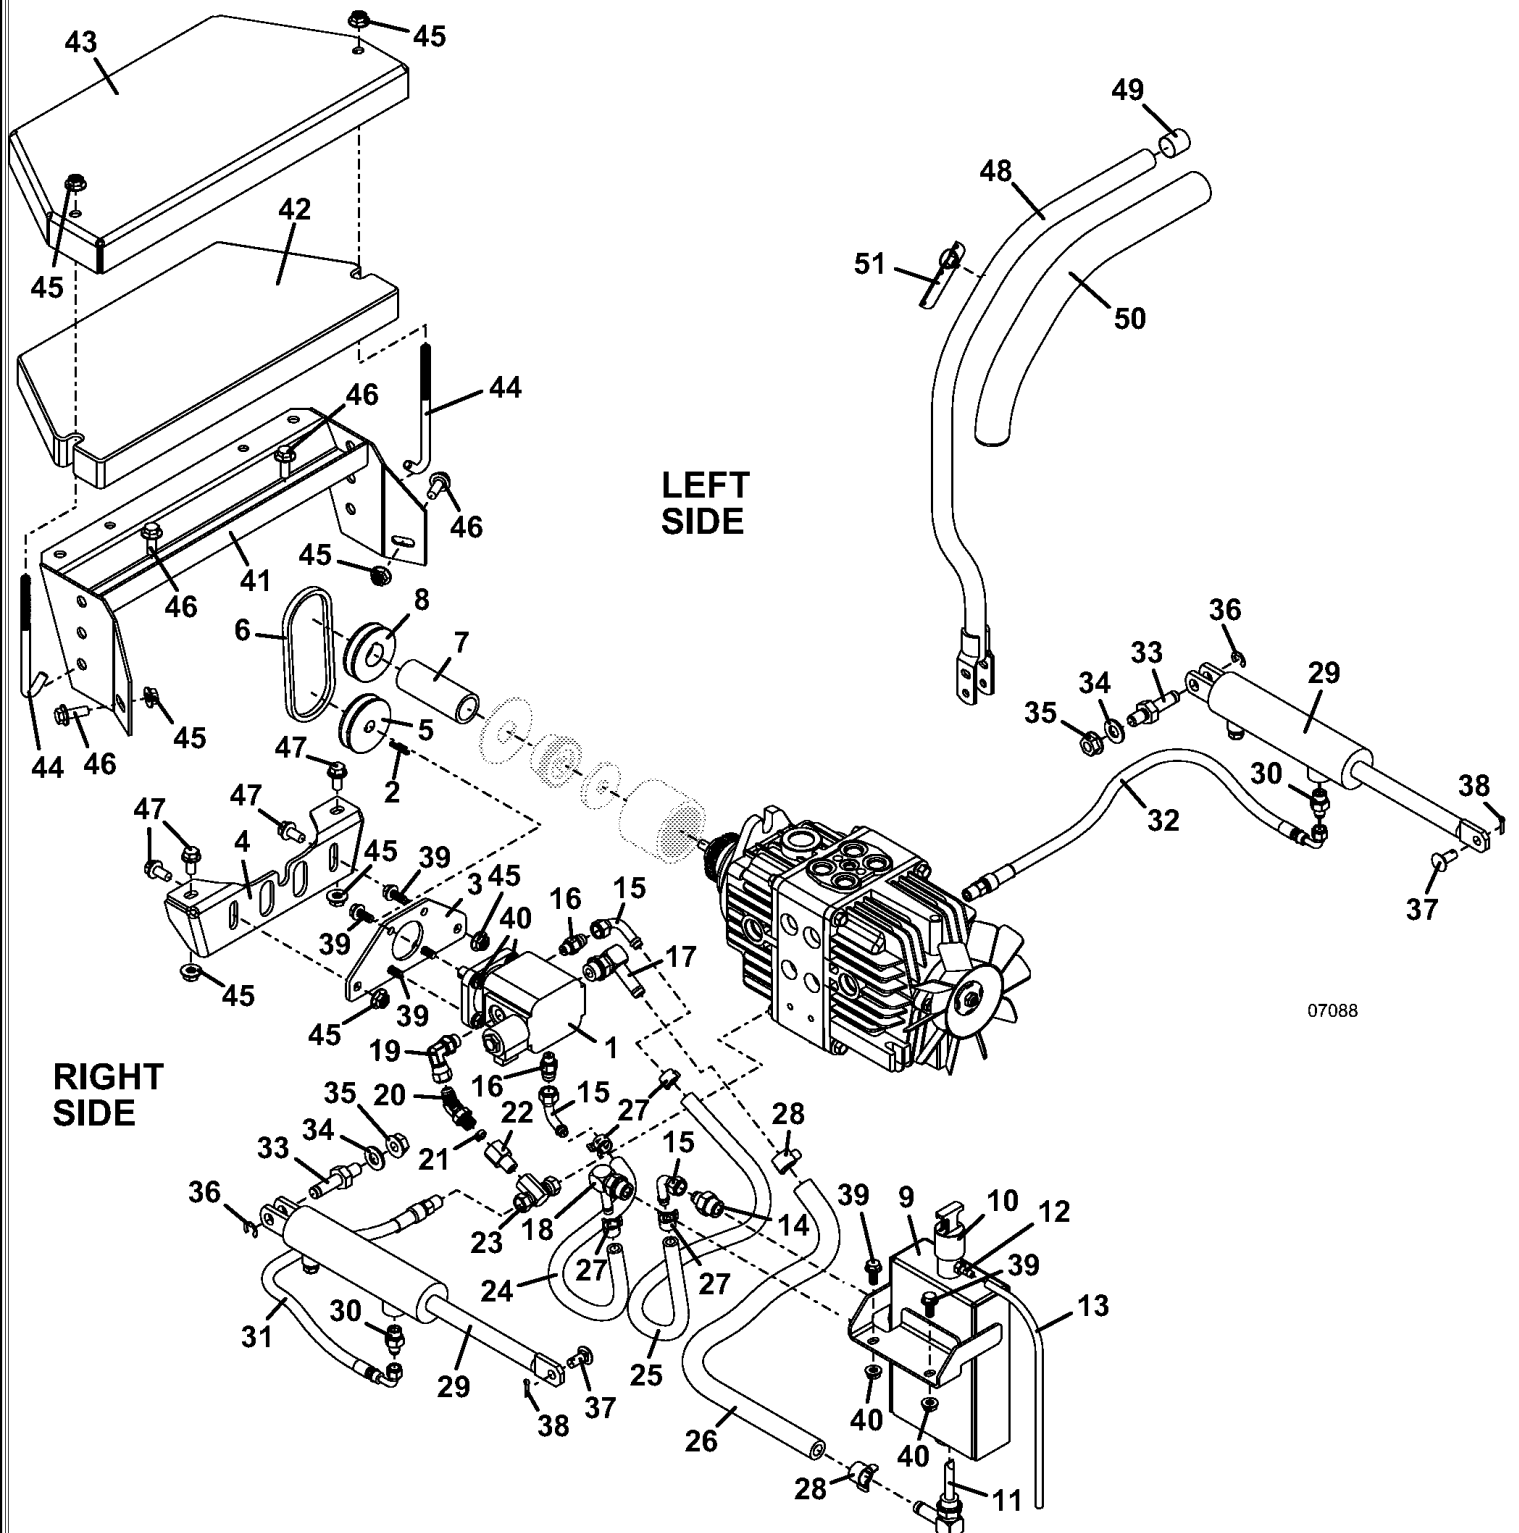

Title: QUIK PARTS
Heading: FRONT MOUNTS
Model: 721DT
Year: 2009
Assembly: OPTIONAL HYDRAULIC LIFT ASSEMBLY

07088