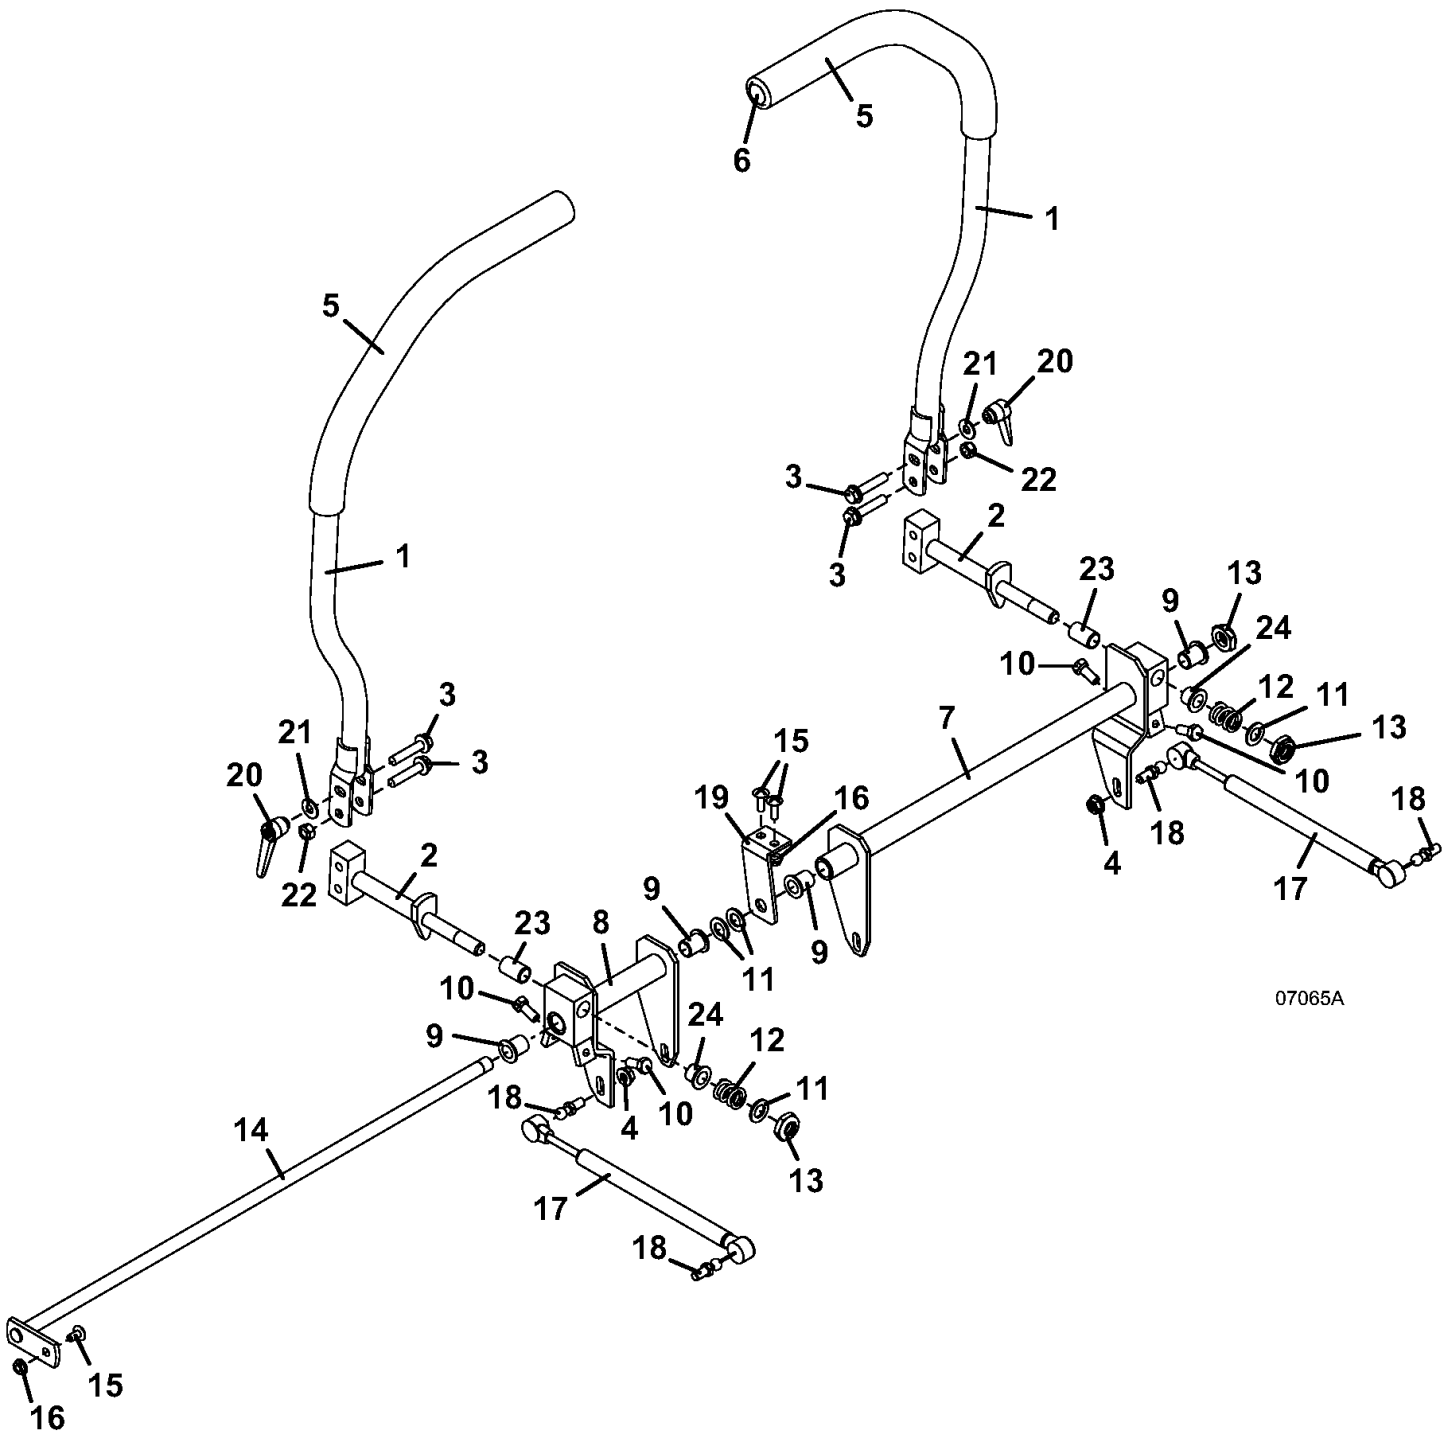

Title: QUIK PARTS
Heading: FRONT MOUNTS
Model: 721DT
Year: 2009
Assembly: STEERING ASSEMBLY

07065A