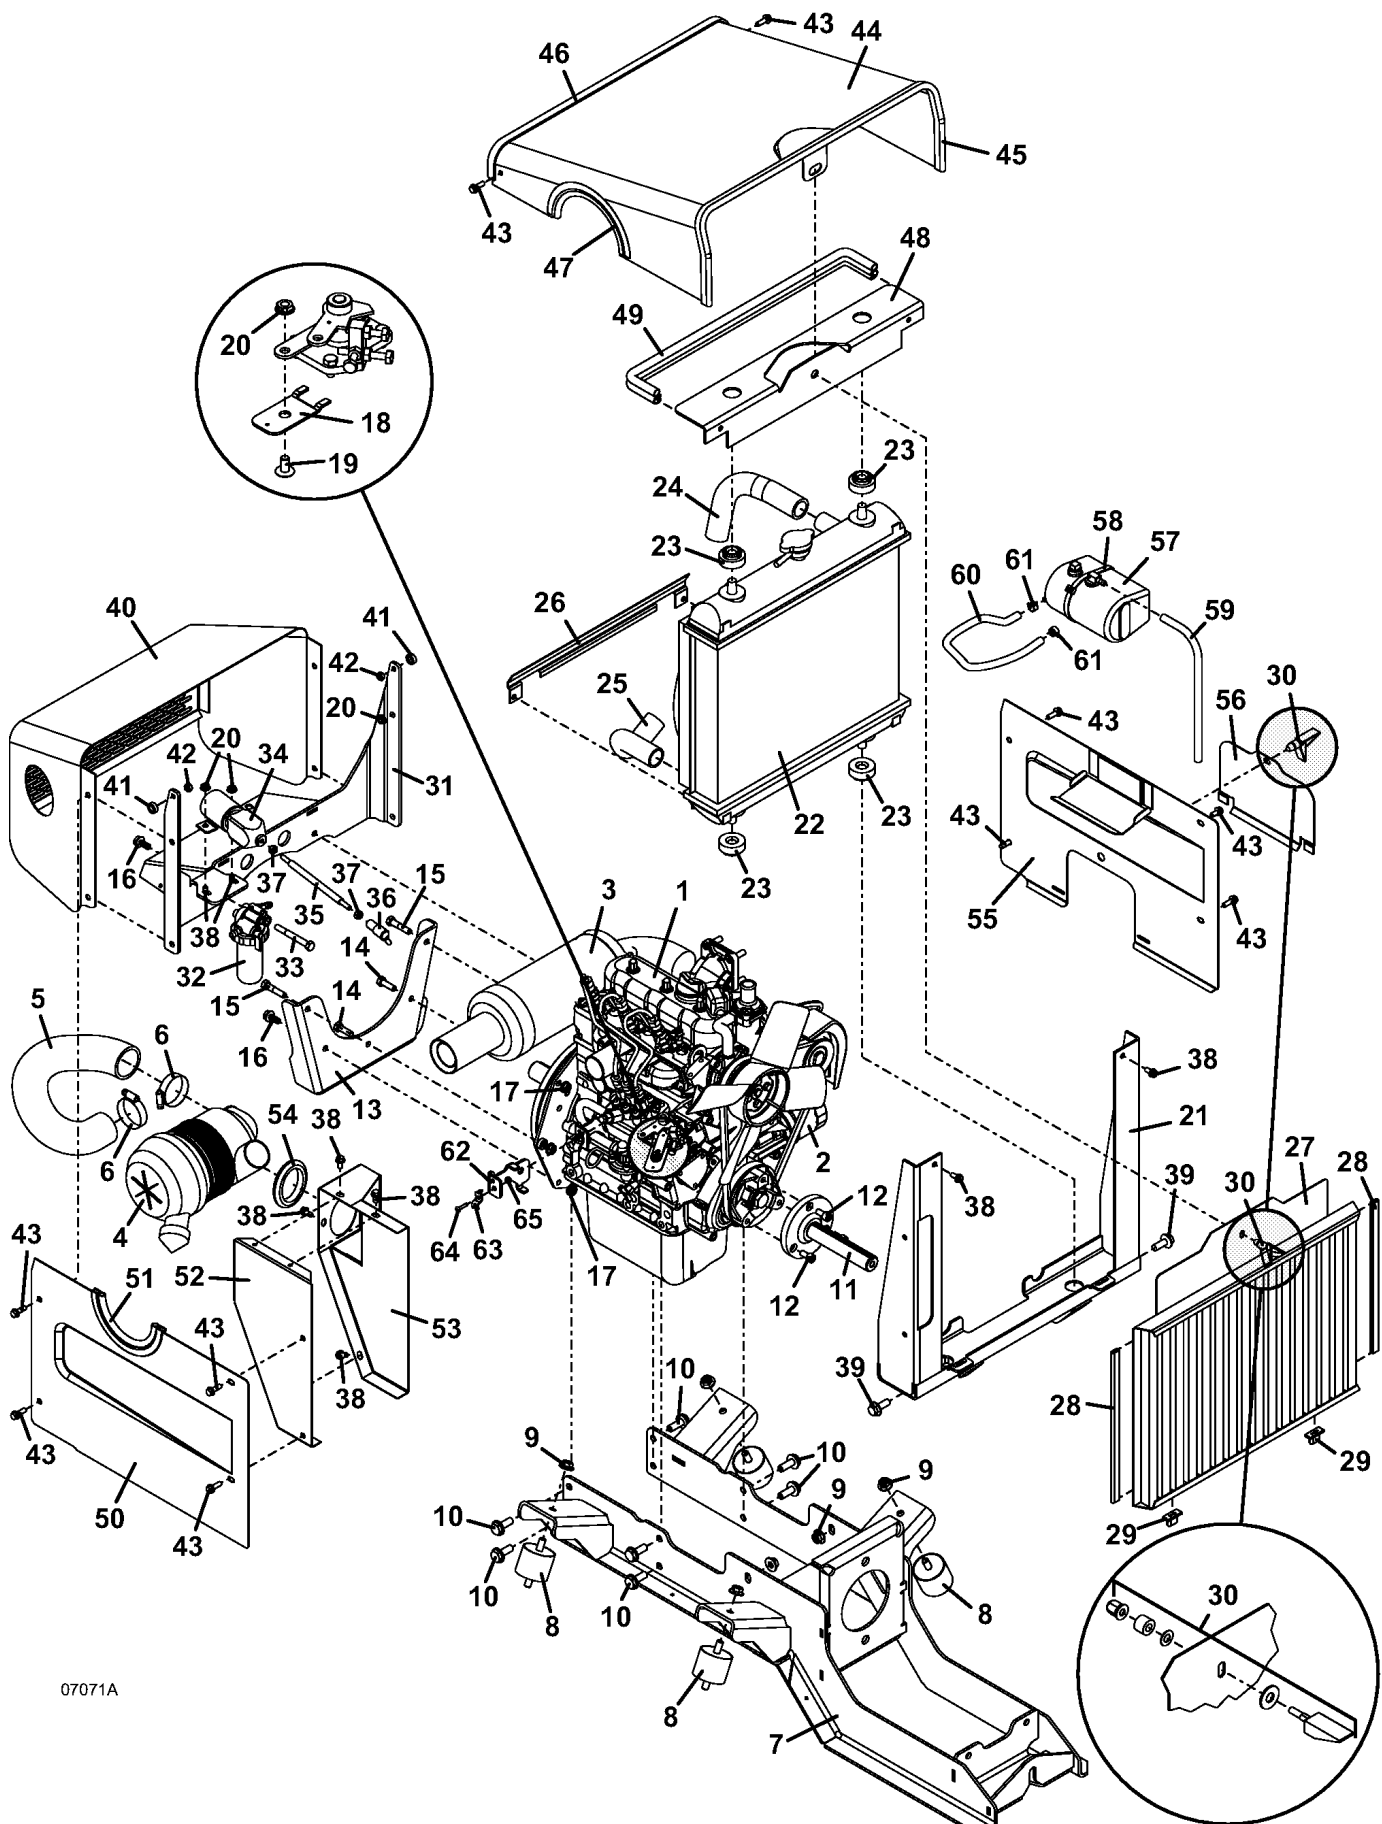

Title: QUIK PARTS
Heading: FRONT MOUNTS
Model: 721DT
Year: 2009
Assembly: ENGINE ASSEMBLY