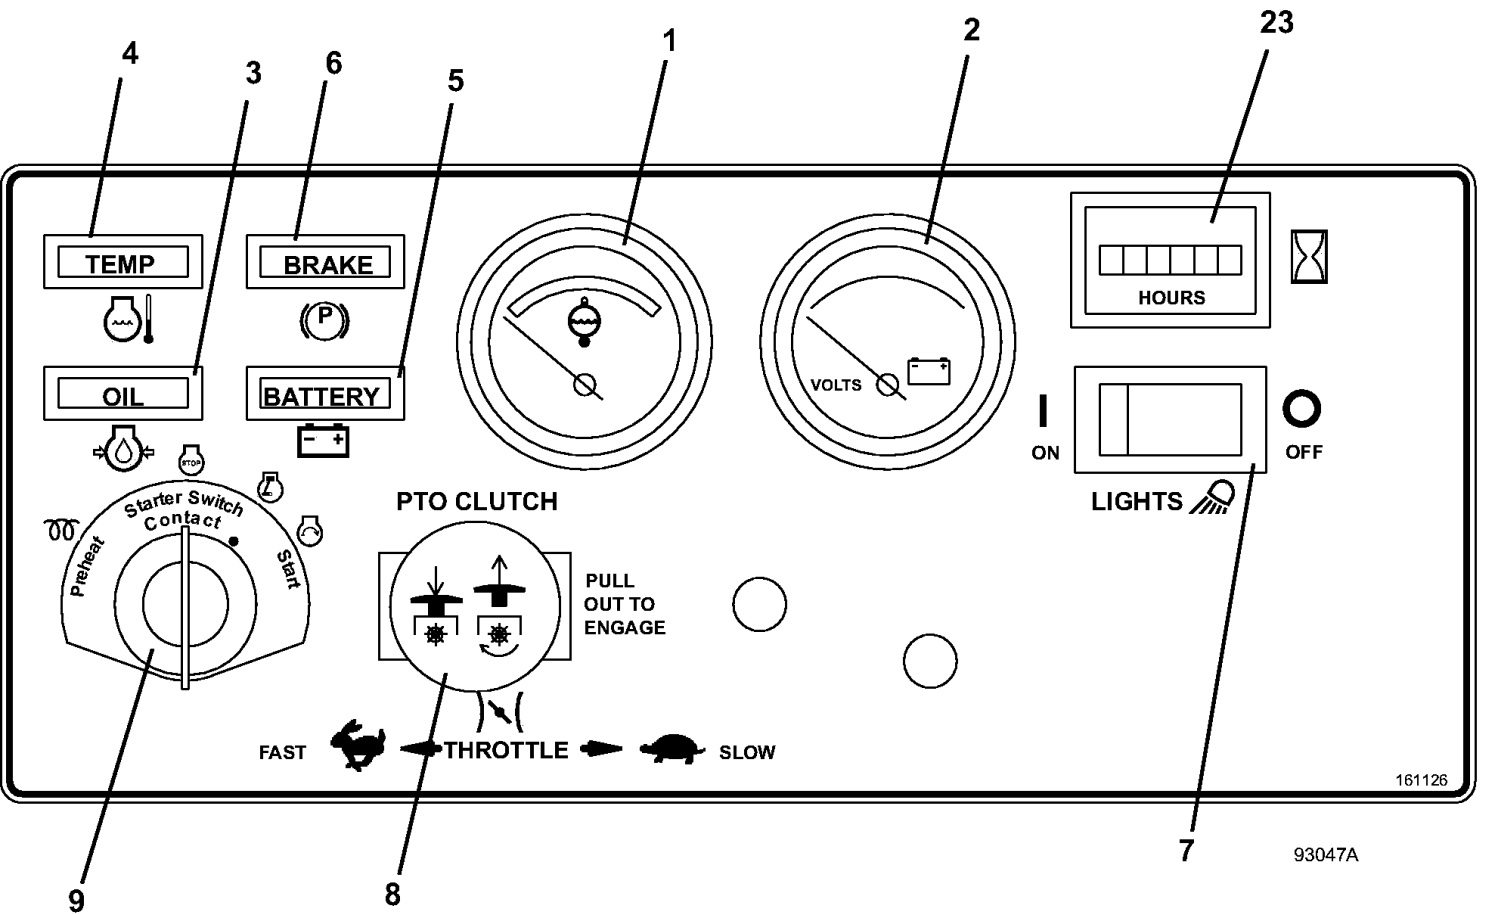

Title: QUIK PARTS
Heading: FRONT MOUNTS
Model: 721DT
Year: 2009
Assembly: CONSOLE

161126

93047A

Title: QUIK PARTS
Heading: FRONT MOUNTS
Model: 721DT
Year: 2009
Assembly: CONSOLE

PARTS LIST

1	141160	GAUGE - TEMP ZONED ELECTRIC
2	141200	GAUGE - VOLTMETER
3	182327	LIGHT INDICATOR - OIL
4	182328	LIGHT INDICATOR - TEMP
5	182325	LIGHT INDICATOR - BATTERY
6	182326	LIGHT INDICATOR - BRAKE
7	184179	SWITCH - ROCKER
8	183925	SWITCH - PUSH/PULL
9	183827	SWITCH - KEY-SEALED-KUBOTA
23	141551	HOUR METER - SNAP IN
24	161126	DECAL - CONSOLE PIC 700D/900D