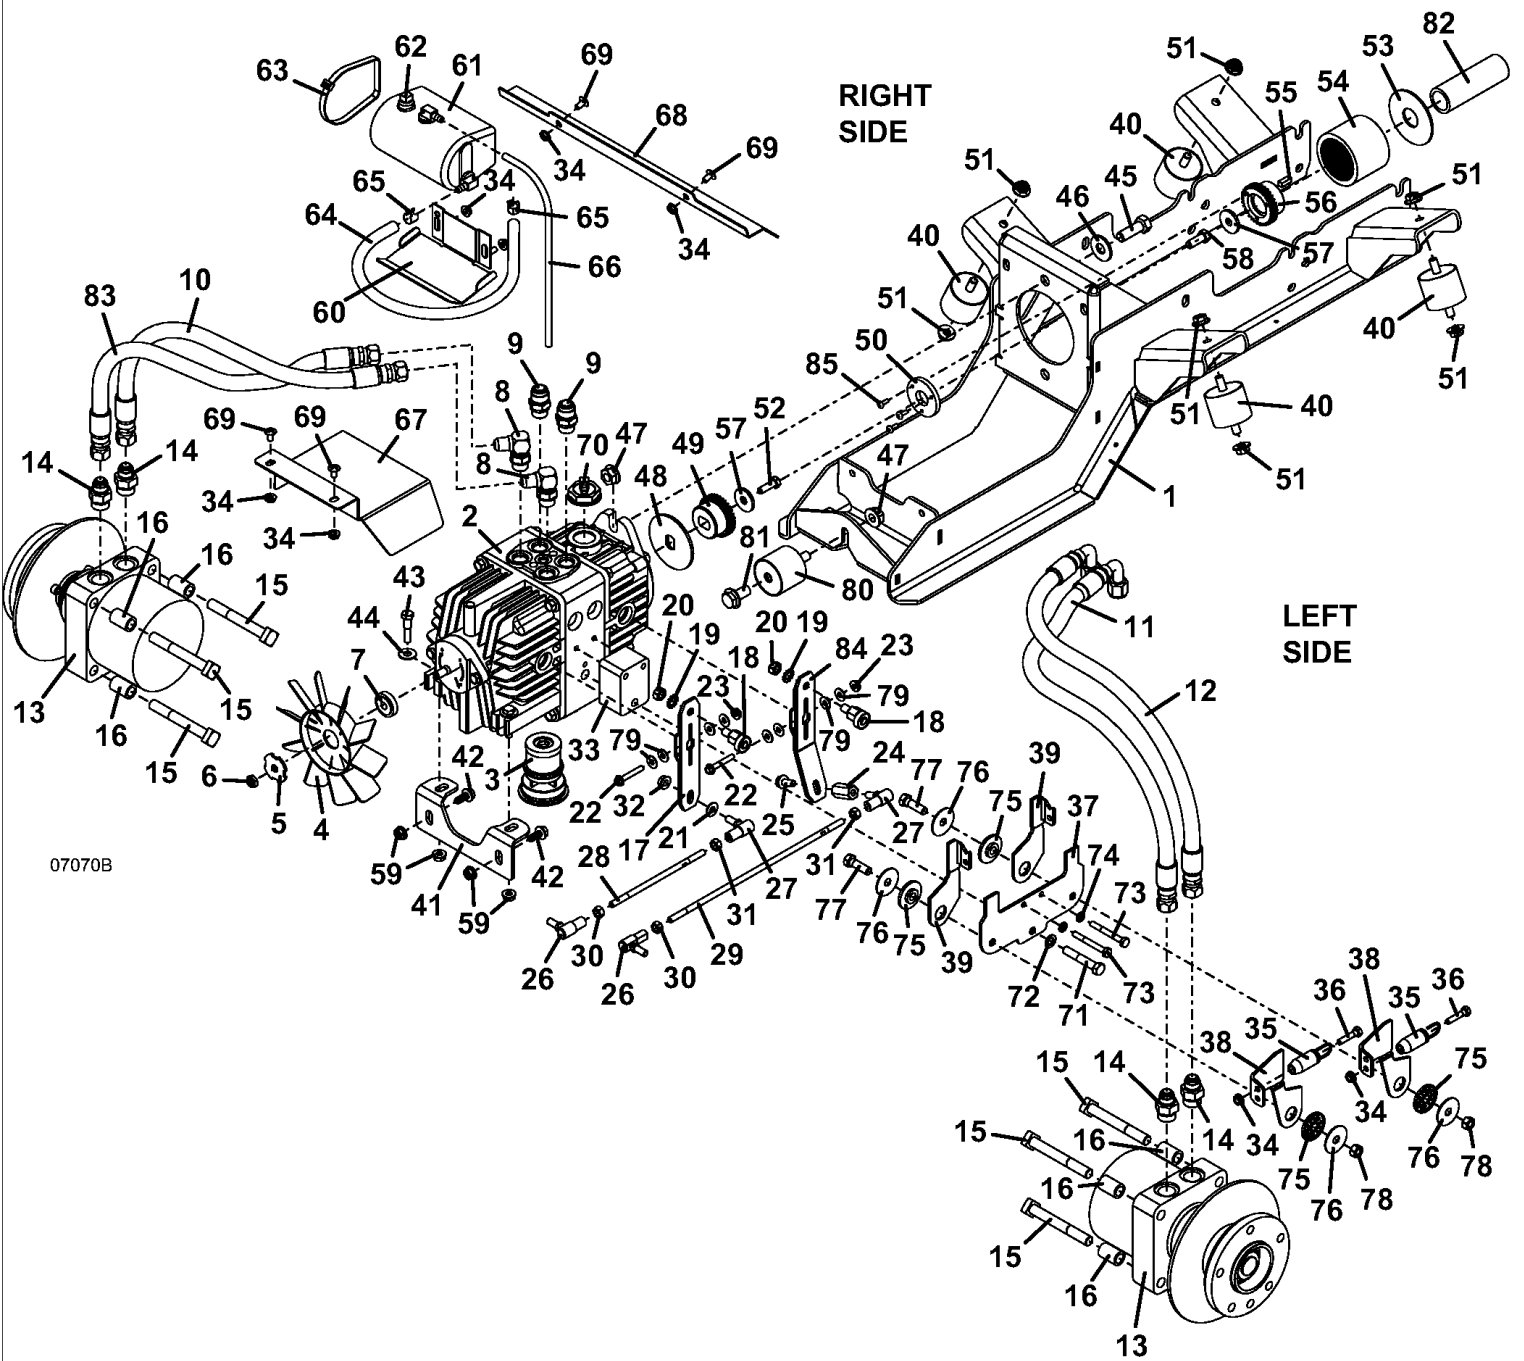

Title: QUIK PARTS
Heading: FRONT MOUNTS
Model: 721DT
Year: 2009
Assembly: DRIVE ASSEMBLY

07070B