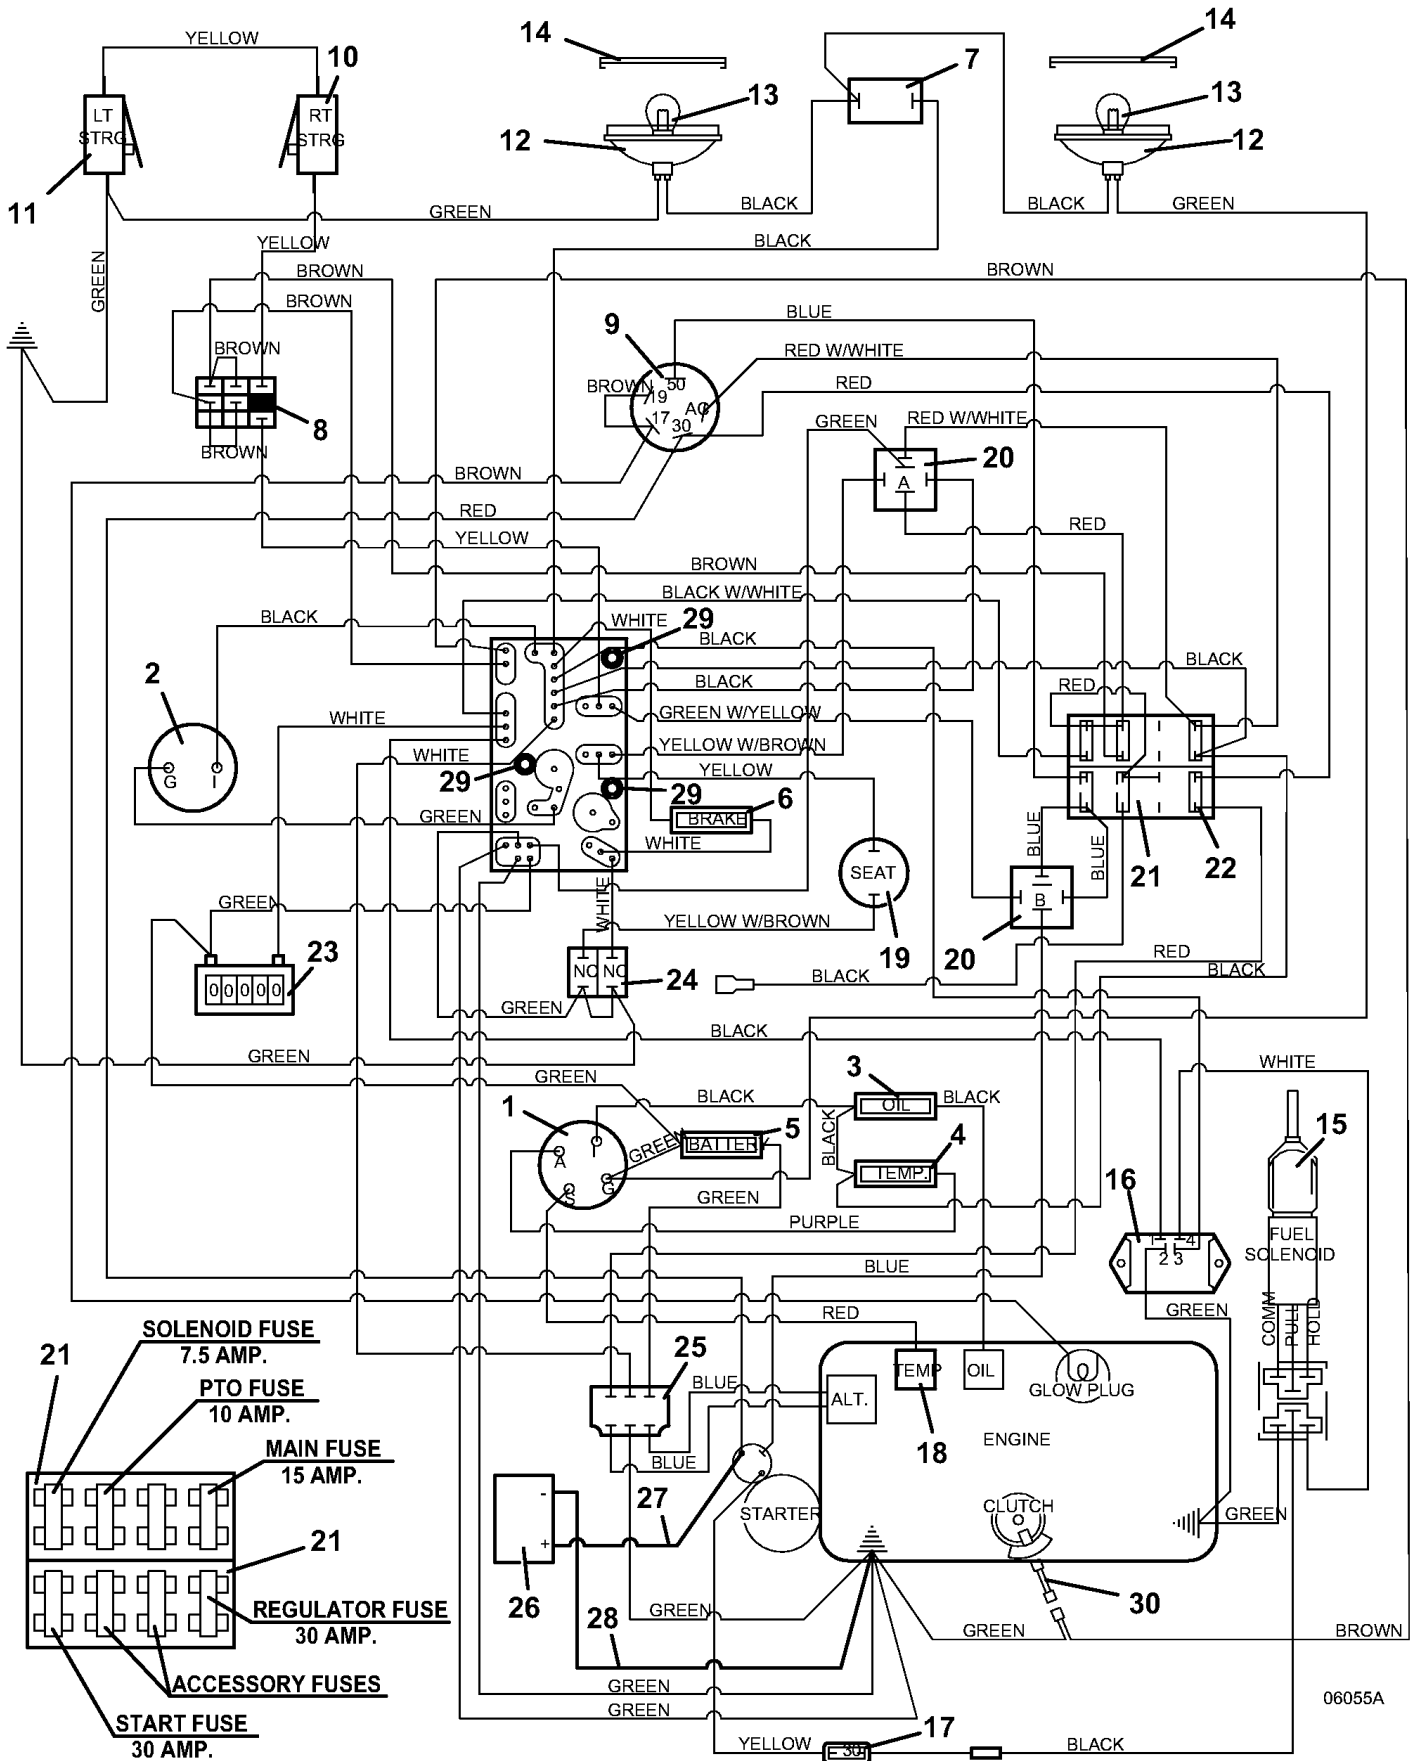

PARTS LIST

1	181475	FUSE - AUTO ATC - 40
2	184271	RELAY 12VDC W/MT
2	184570	TYPE 1 6MM PUSHON
2	184581	TERMINAL - .250 FASTON
2	184926	CONNECTOR - 5WAY FEMALE
3	605957	UNIV HARNESS EXTENSION 2007

Title: QUIK PARTS
Heading: FRONT MOUNTS
Model: 721DT
Year: 2009
Assembly: WIRING DIAGRAM