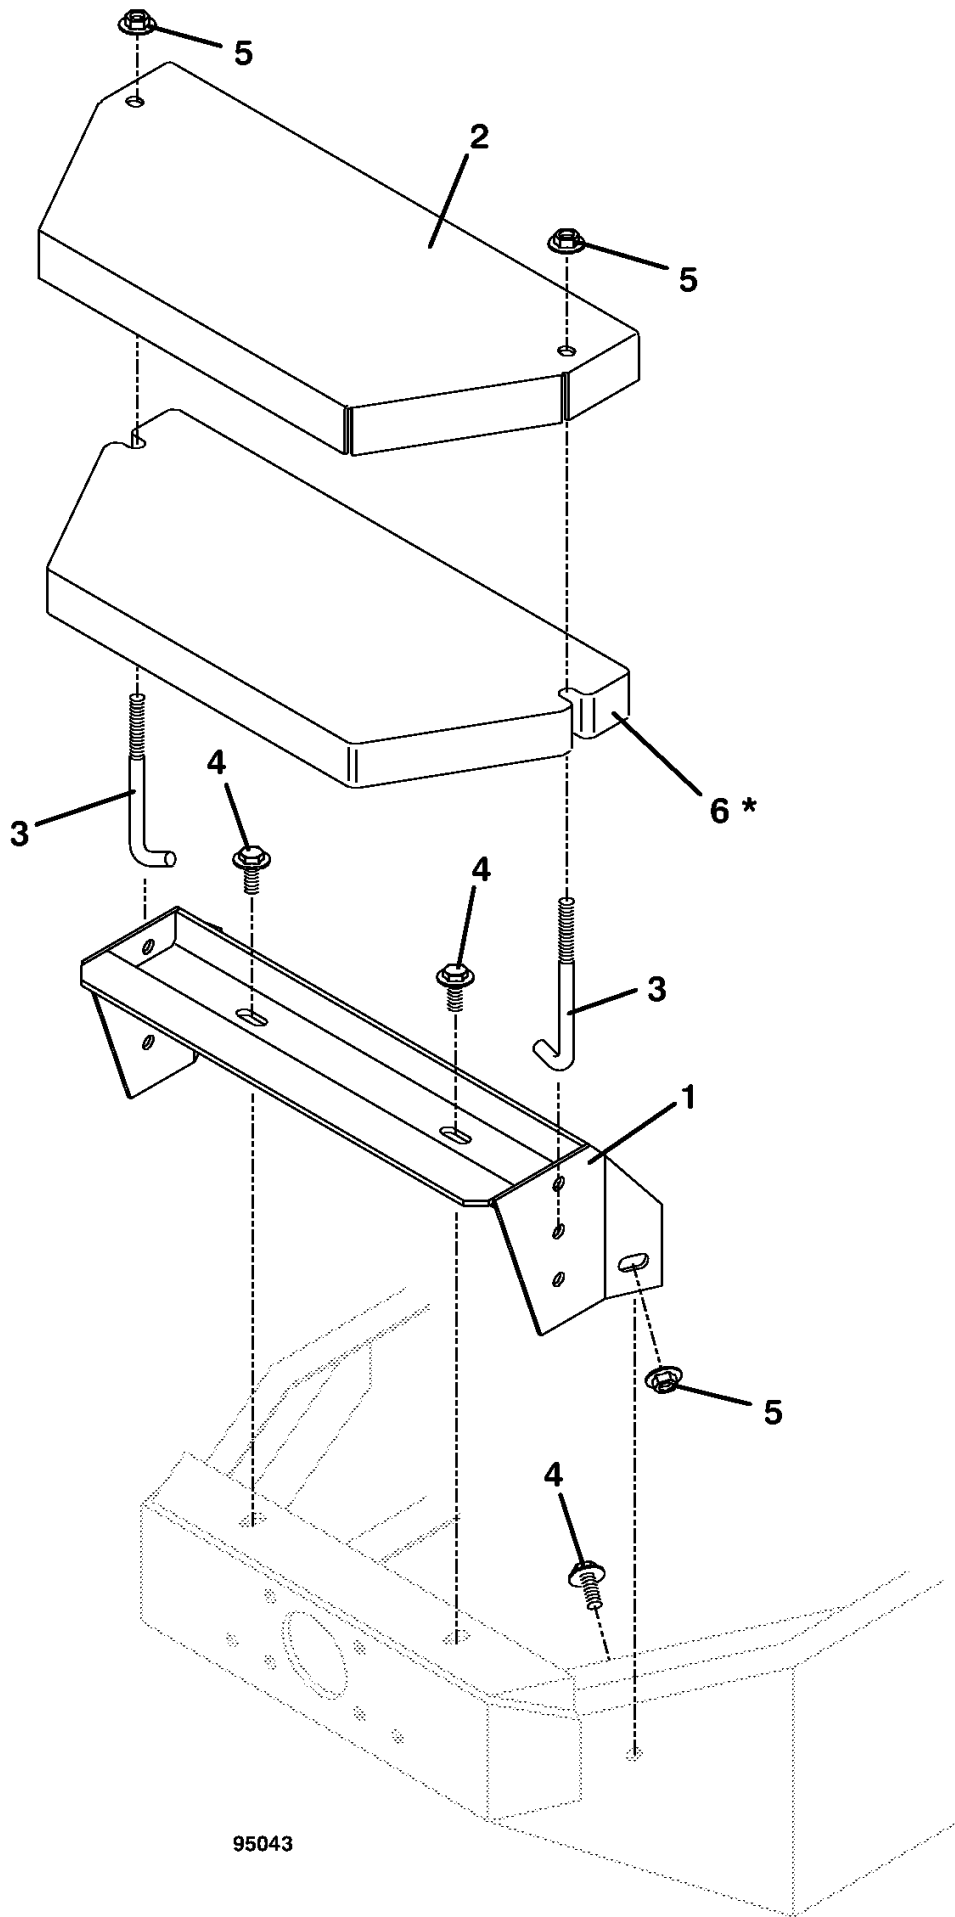

Title: QUIK PARTS
Heading: FRONT MOUNTS
Model: 721DT
Year: 2009
Assembly: COUNTERWEIGHT MOUNT KIT