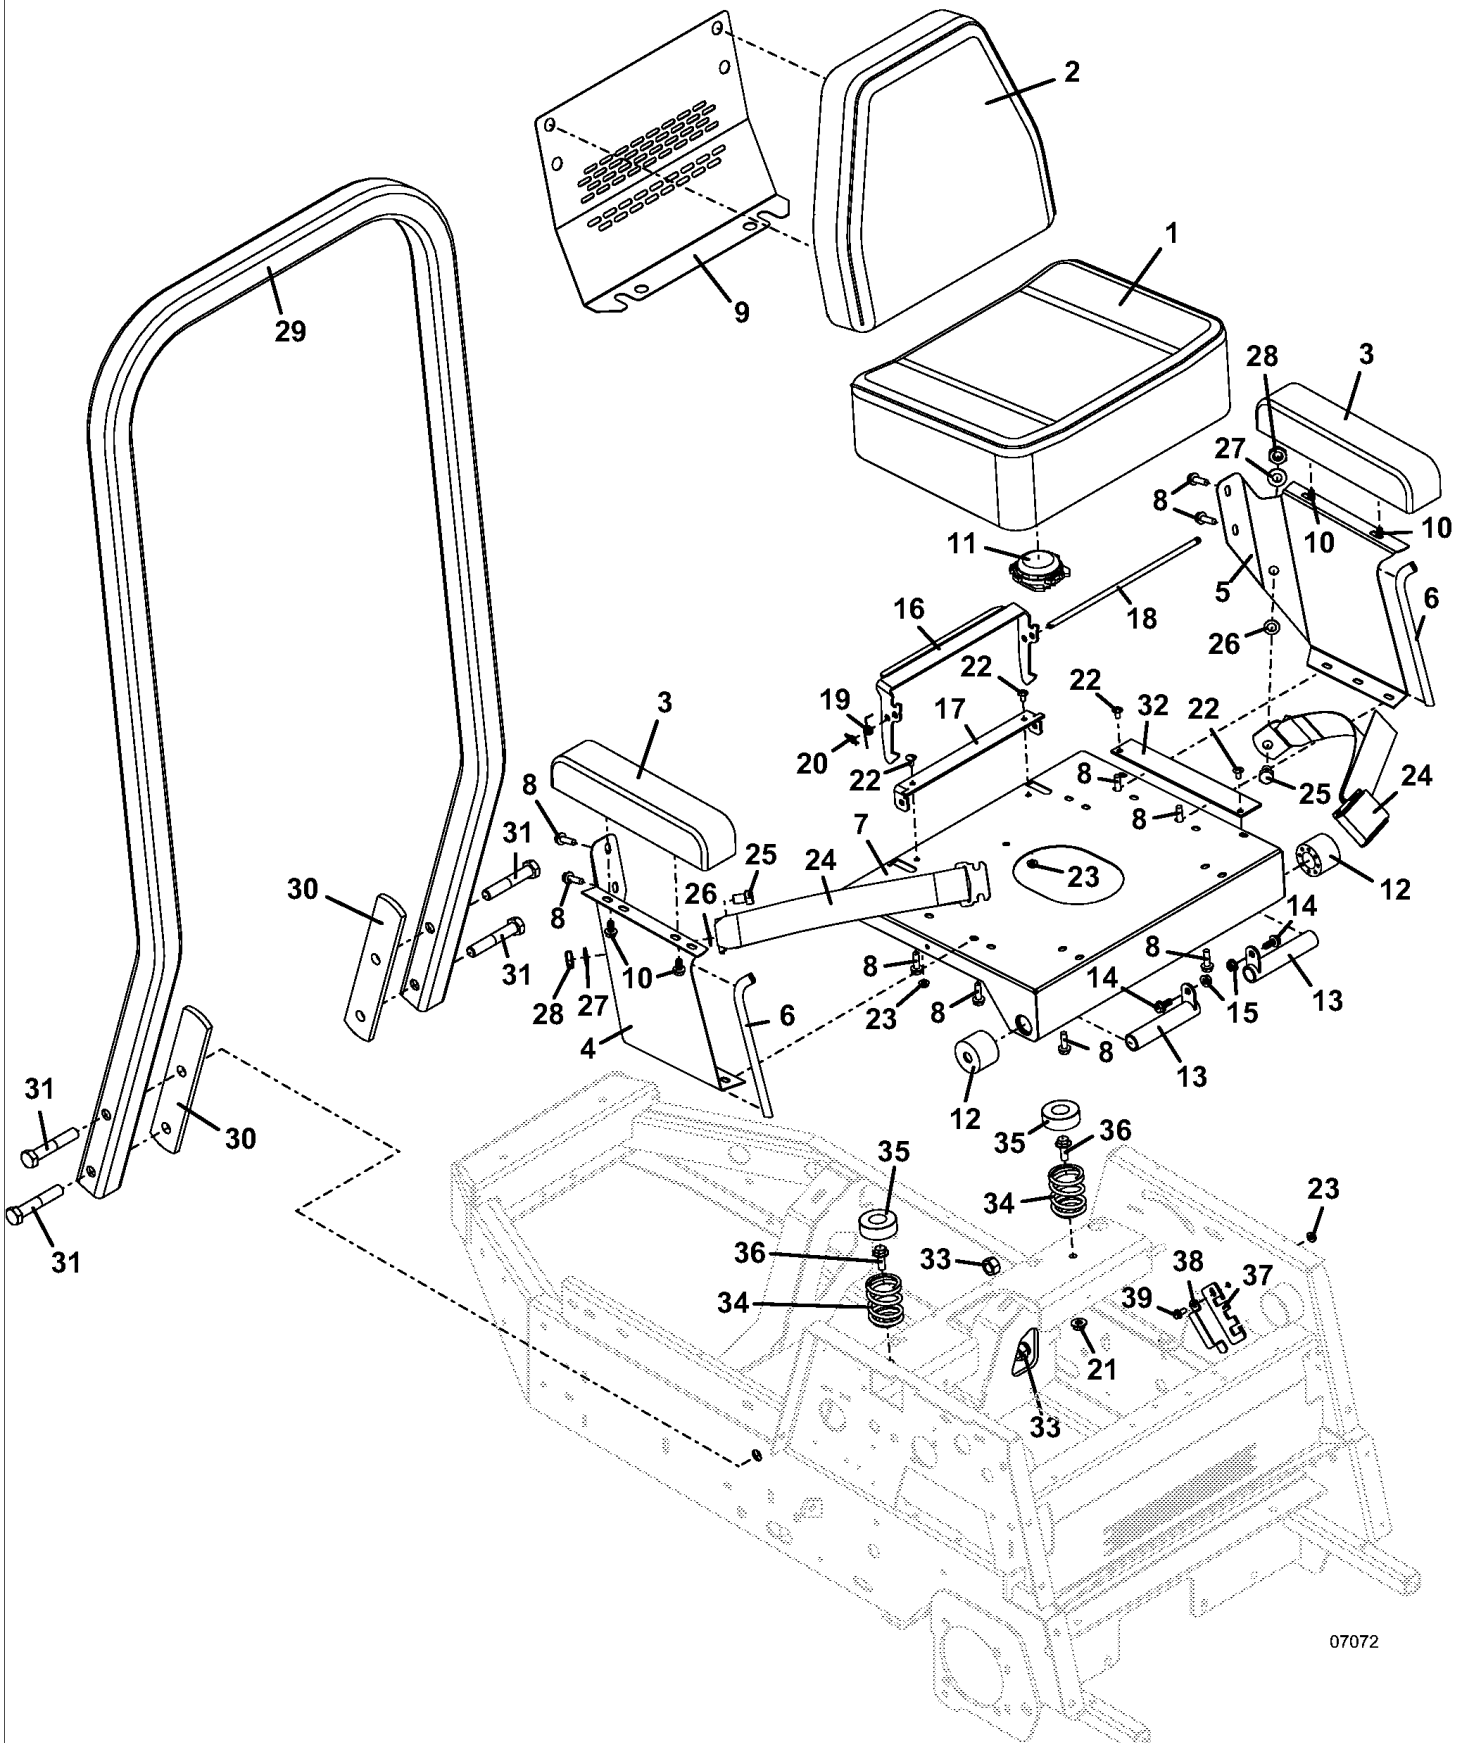

Title: QUIK PARTS
Heading: FRONT MOUNTS
Model: 721DT
Year: 2009
Assembly: ROPS AND SEAT ASSEMBLY