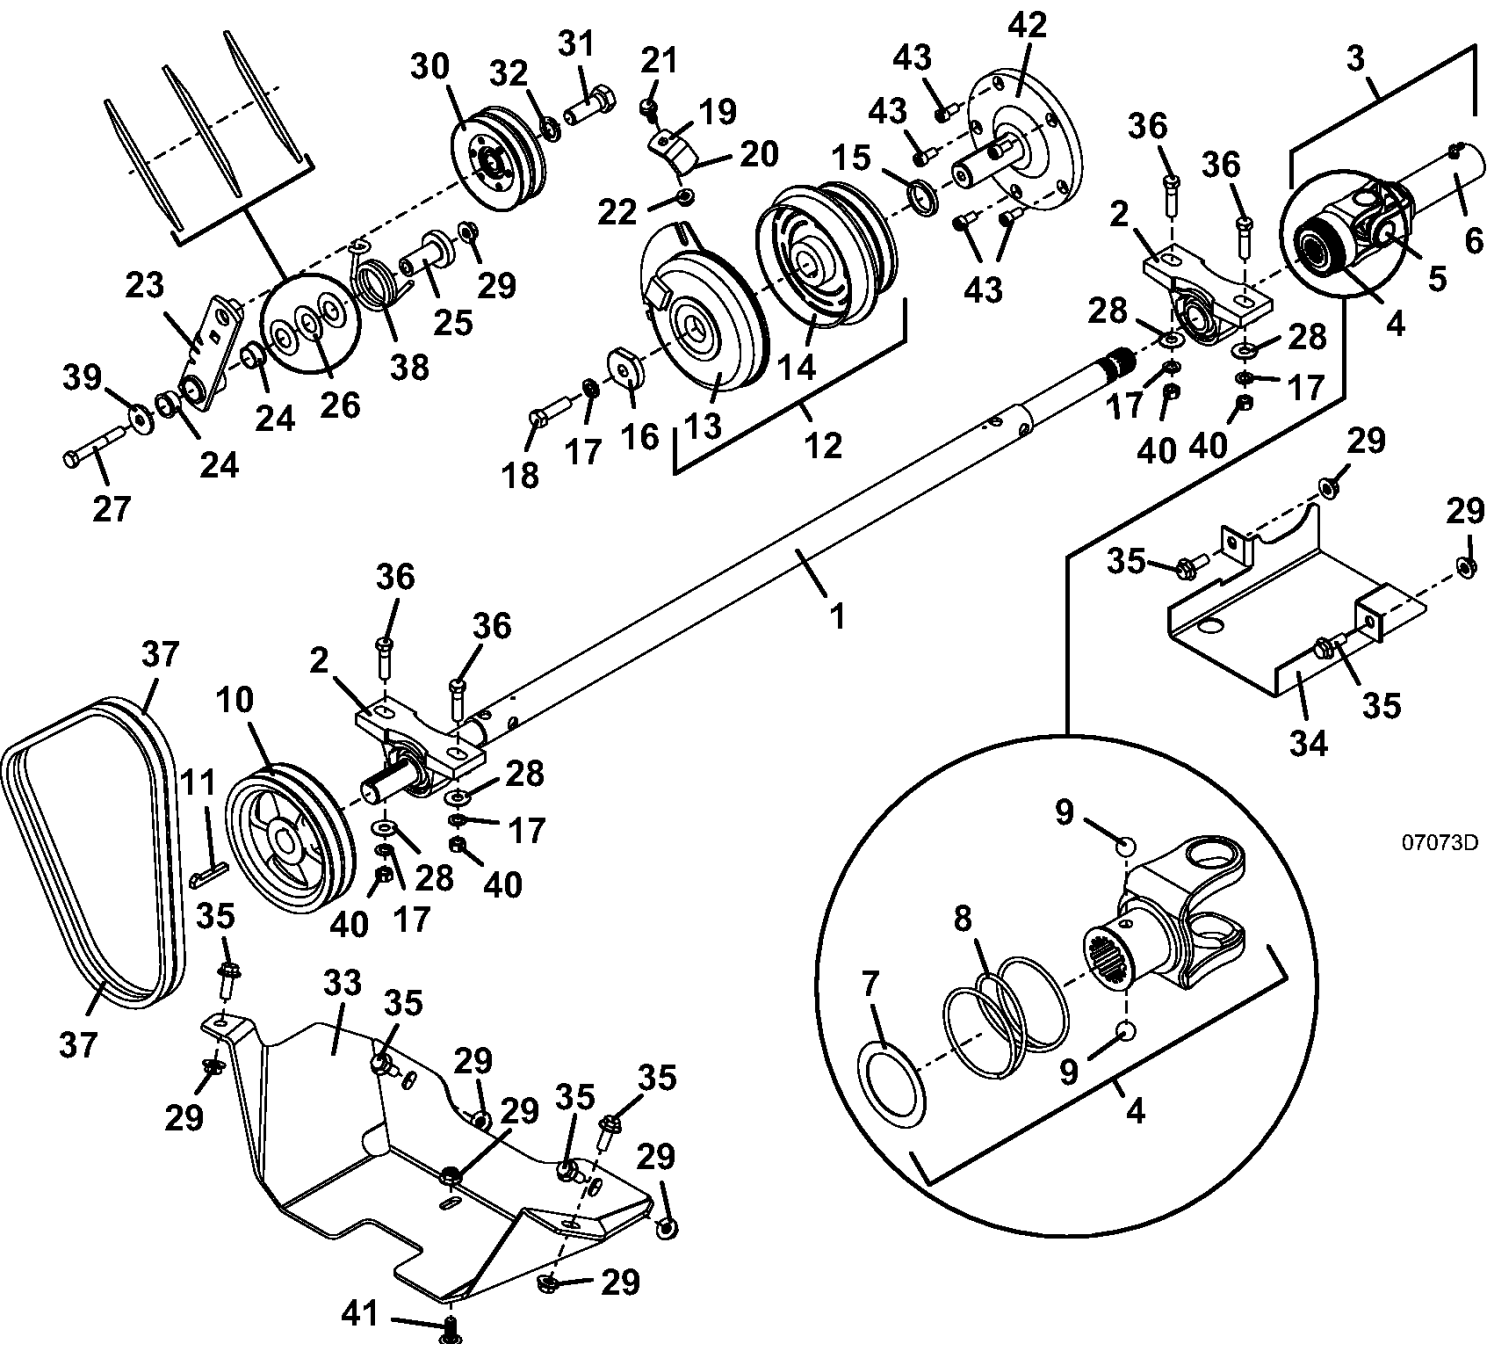

Title: QUIK PARTS
Heading: FRONT MOUNTS
Model: 721DT
Year: 2010
Assembly: PTO SHAFT AND CLUTCH ASSEMBLY

07073D