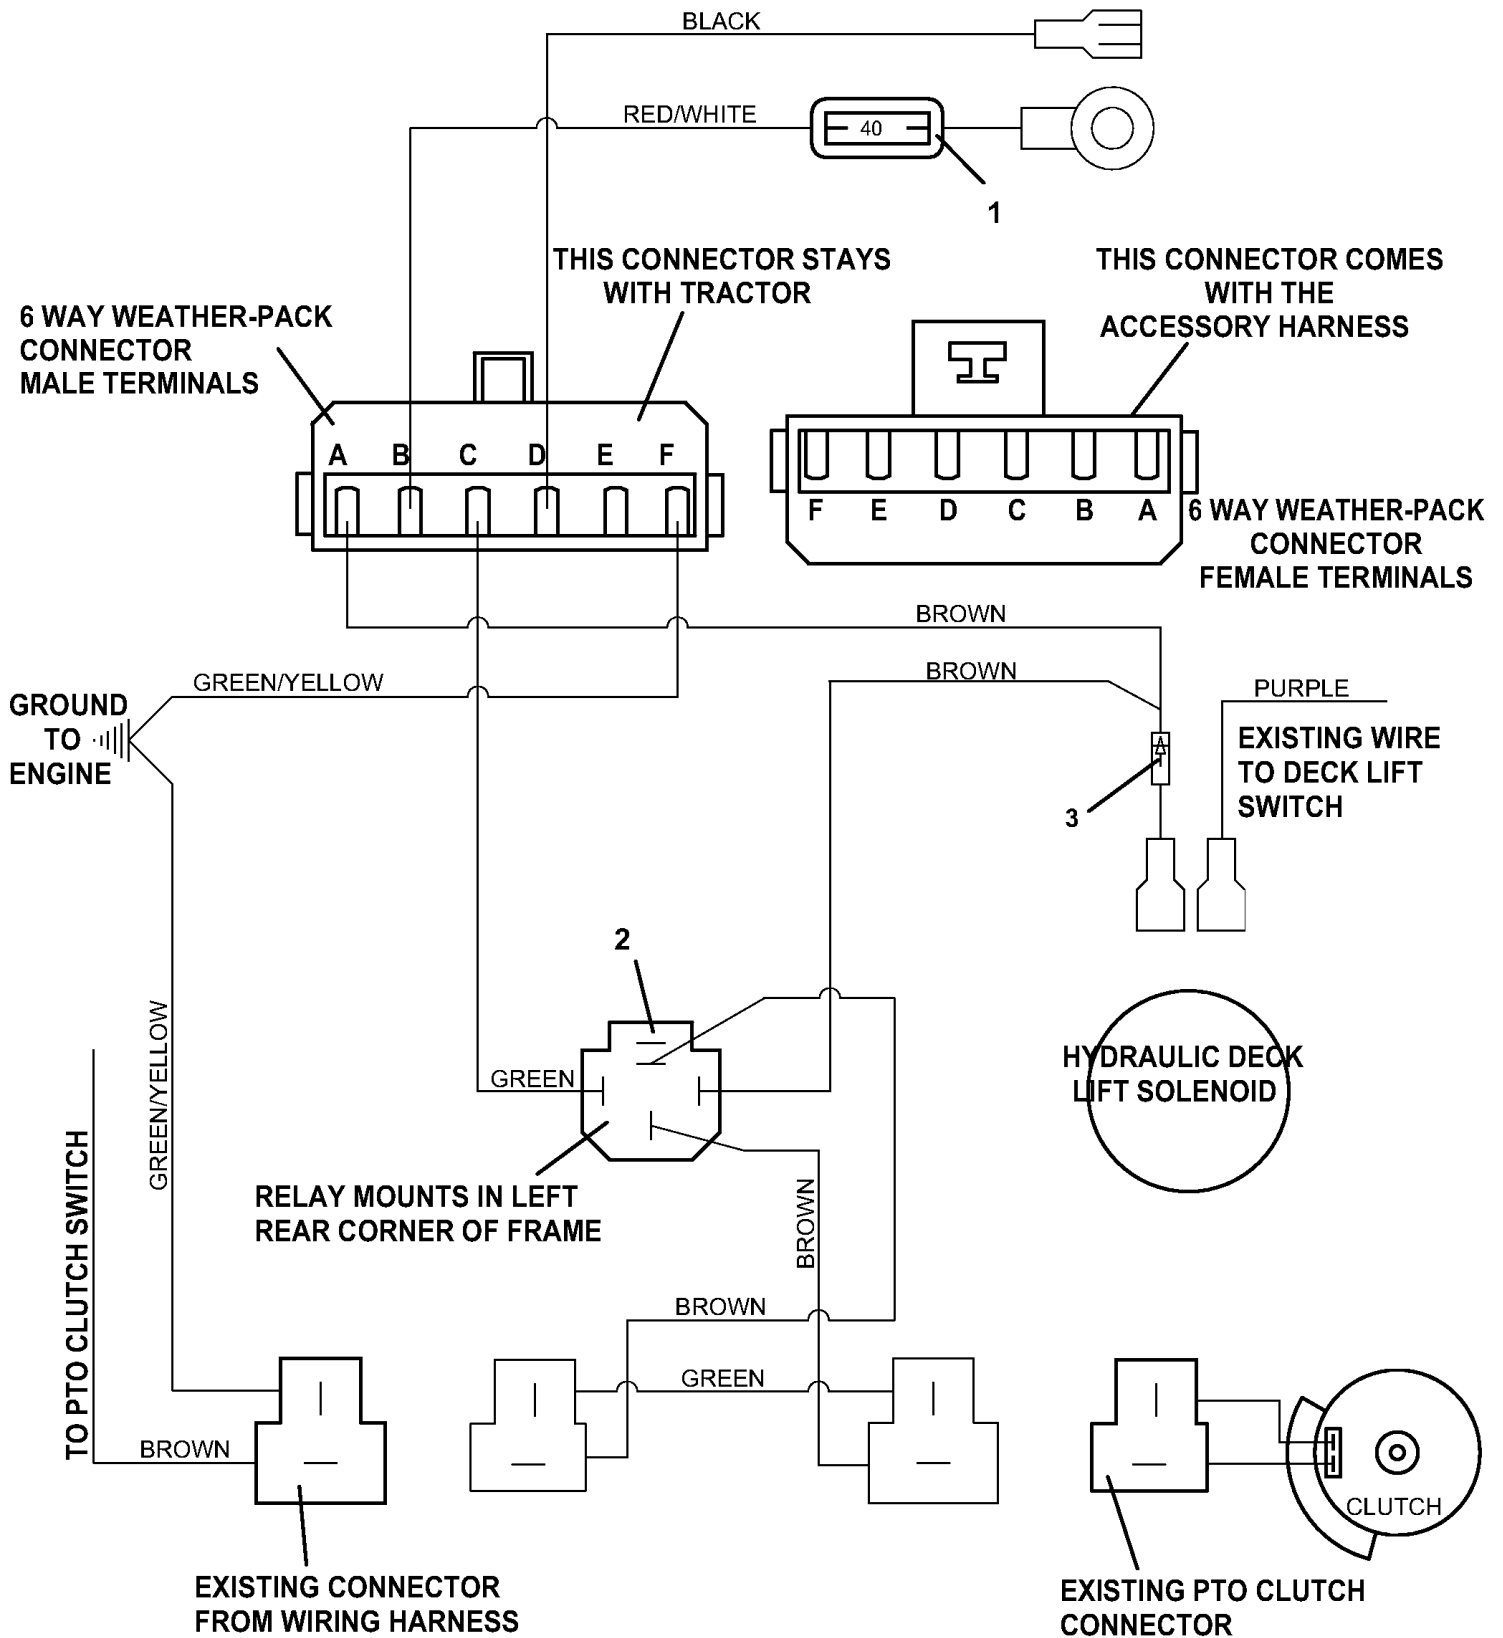

PARTS LIST

1	181475	FUSE - AUTO ATC - 40
2	184271	RELAY 12VDC W/MT
2	184570	TYPE 1 6MM PUSHON
2	184581	TERMINAL - .250 FASTON
2	184926	CONNECTOR - 5WAY FEMALE
3	605957	UNIV HARNESS EXTENSION 2007

Title: QUIK PARTS
Heading: FRONT MOUNTS
Model: 721DT
Year: 2010
Assembly: UNIVERSAL HARNESS