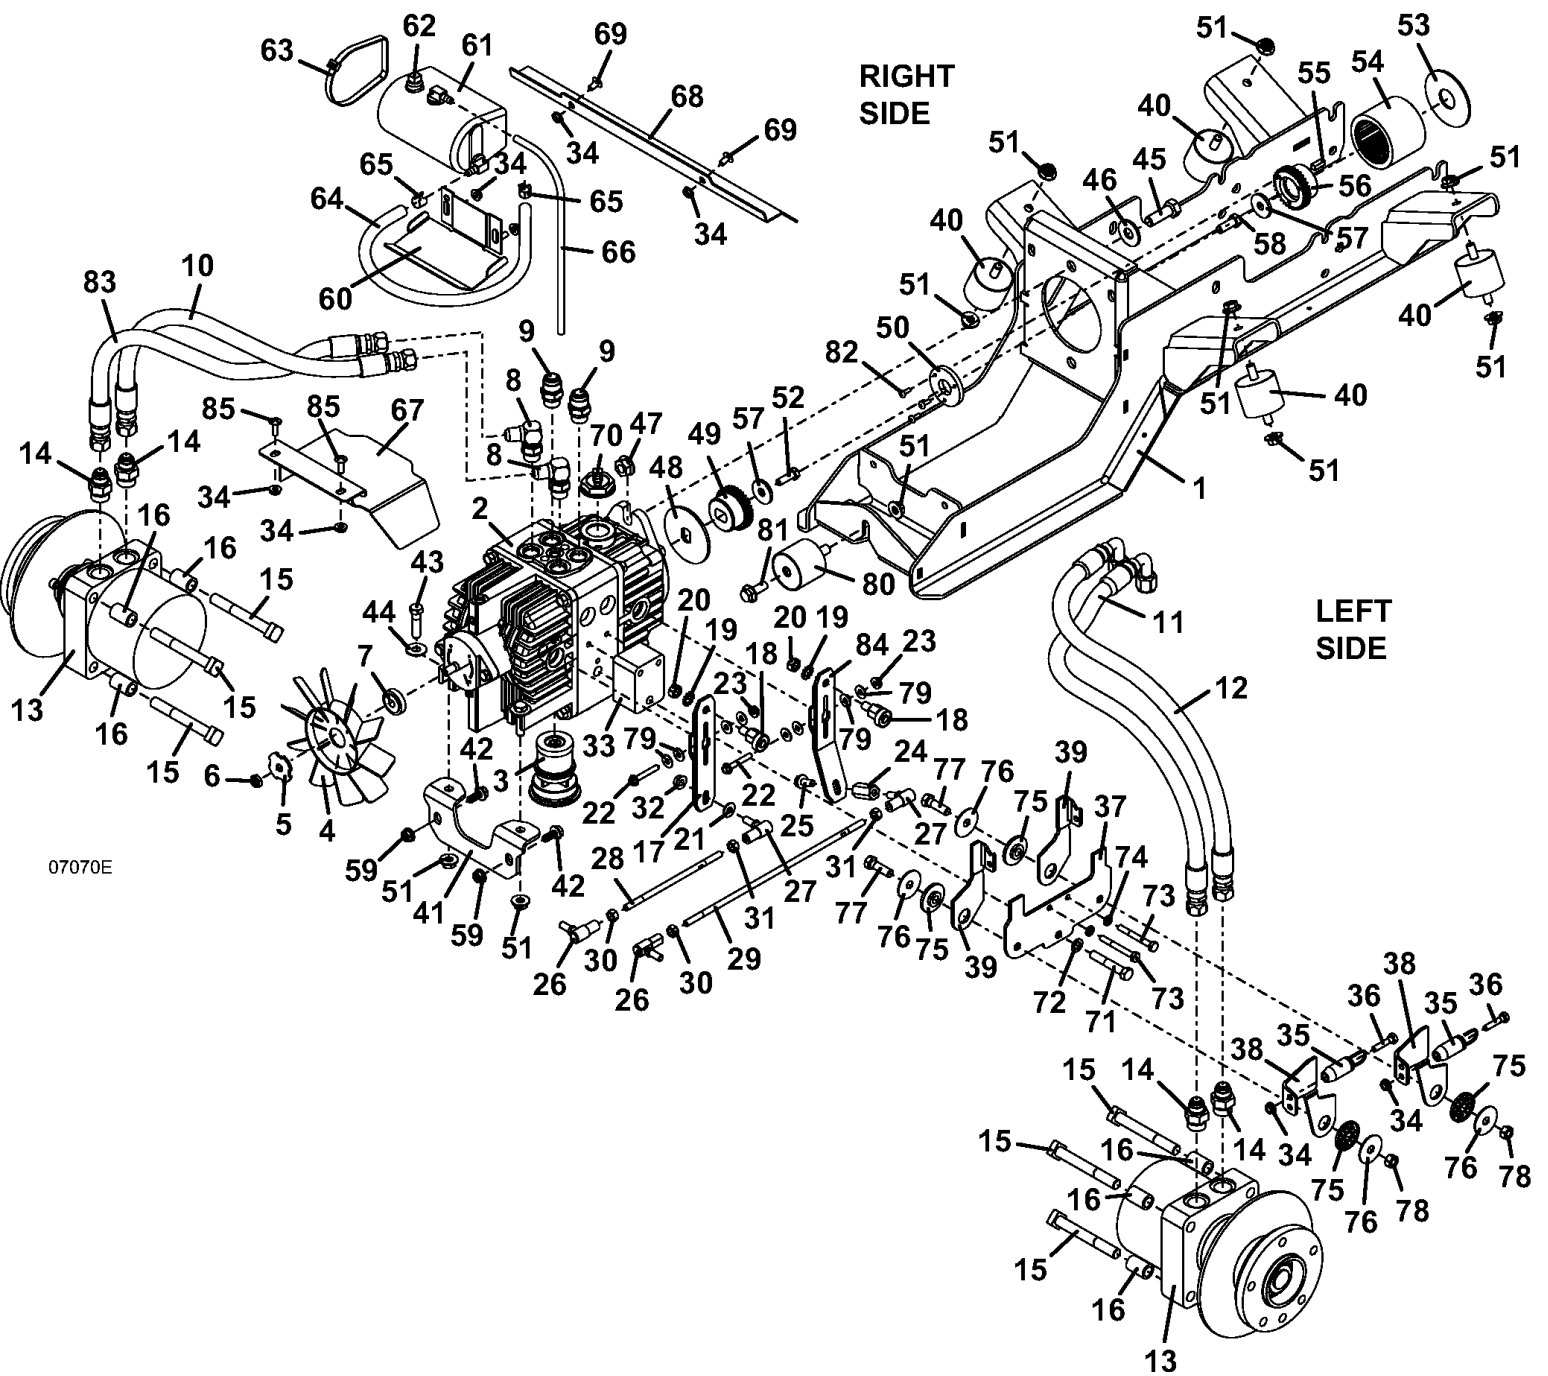

Title: QUIK PARTS
Heading: FRONT MOUNTS
Model: 721DT
Year: 2010
Assembly: BRAKE ASSEMBLY

Title: QUIK PARTS
Heading: FRONT MOUNTS
Model: 721DT
Year: 2010
Assembly: BRAKE ASSEMBLY

PARTS LIST

1	603611	WHEEL MOTOR W/HUB - H2
2	604442	HUB & ROTOR ASSEMBLY
2	259592	SCREW - SOCKET HEAD
2	775192	BRAKE ROTOR - 8.0
3	254522	NUT
4	281860	KEY WOODRUFF
5	248565	LUG BOLT
6	902299	SPACER - WHEEL MOTOR
7	243622	SQ HD BOLT
8	257432	WASHER - LOCK
9	254470	NUT
10	776122	MOUNT - BRAKE & TRACTION KIT
11	253043	NUT - WHIZ
12	481140	BRAKE ASSY - CW 700,900,M1
12	481160	BRAKE PAD KIT
13	481141	BRAKE ASSY - CCW 700,900,M1
13	481160	BRAKE PAD KIT
14	243381	HEX .375-16 X 3.75
15	253035	NUT - WHIZ
16	644539	LINKAGE ROD
17	732617	MOUNT - BRAKE PIVOT
18	253200	BOLT WHIZ
19	243195	HEX BOLT
20	644035	BRAKE LEVER - 700/900
21	422150	GRIP - HANDLE
22	644036	ARM - BRAKE LINKAGE
23	265537	YOKE CLEVIS
24	254441	NUT
25	780158	LINKAGE ROD - BRAKE
26	265615	BALL JOINT RH TD
27	880926	LINKAGE PIN - BRAKE .312
28	260606	RING COTTER
29	243030	HEX BOLT
30	243340	HEX BOLT
31	257040	WASHER
32	902280	SPACER
33	183894	SWITCH - BRAKE INTERLOCK
34	261284	CLEVIS PIN
35	257020	WASHER
36	253038	NUT - WHIZ

161126

93047A

Title: QUIK PARTS
Heading: FRONT MOUNTS
Model: 721DT
Year: 2010
Assembly: CONSOLE

PARTS LIST

1	141160	GAUGE - TEMP ZONED ELECTRIC
2	141200	GAUGE - VOLTMETER
3	182327	LIGHT INDICATOR - OIL
4	182328	LIGHT INDICATOR - TEMP
5	182325	LIGHT INDICATOR - BATTERY
6	182326	LIGHT INDICATOR - BRAKE
7	184179	SWITCH - ROCKER
8	183925	SWITCH - PUSH/PULL
9	183827	SWITCH - KEY-SEALED-KUBOTA
23	141551	HOUR METER - SNAP IN
24	161126	DECAL - CONSOLE PIC 700D/900D

1	643915	MOUNT - WEIGHT
2	729691	WEIGHT COVER - 50 LB
3	240151	HOOK BOLT
4	253203	BOLT WHIZ FLANGE
5	253043	NUT - WHIZ
6	503218	COUNTERWEIGHT - 50 LB
7	503220	MOUNT KIT - COUNTERWEIGHT

Title: QUIK PARTS
Heading: FRONT MOUNTS
Model: 721DT
Year: 2010
Assembly: DRIVE ASSEMBLY