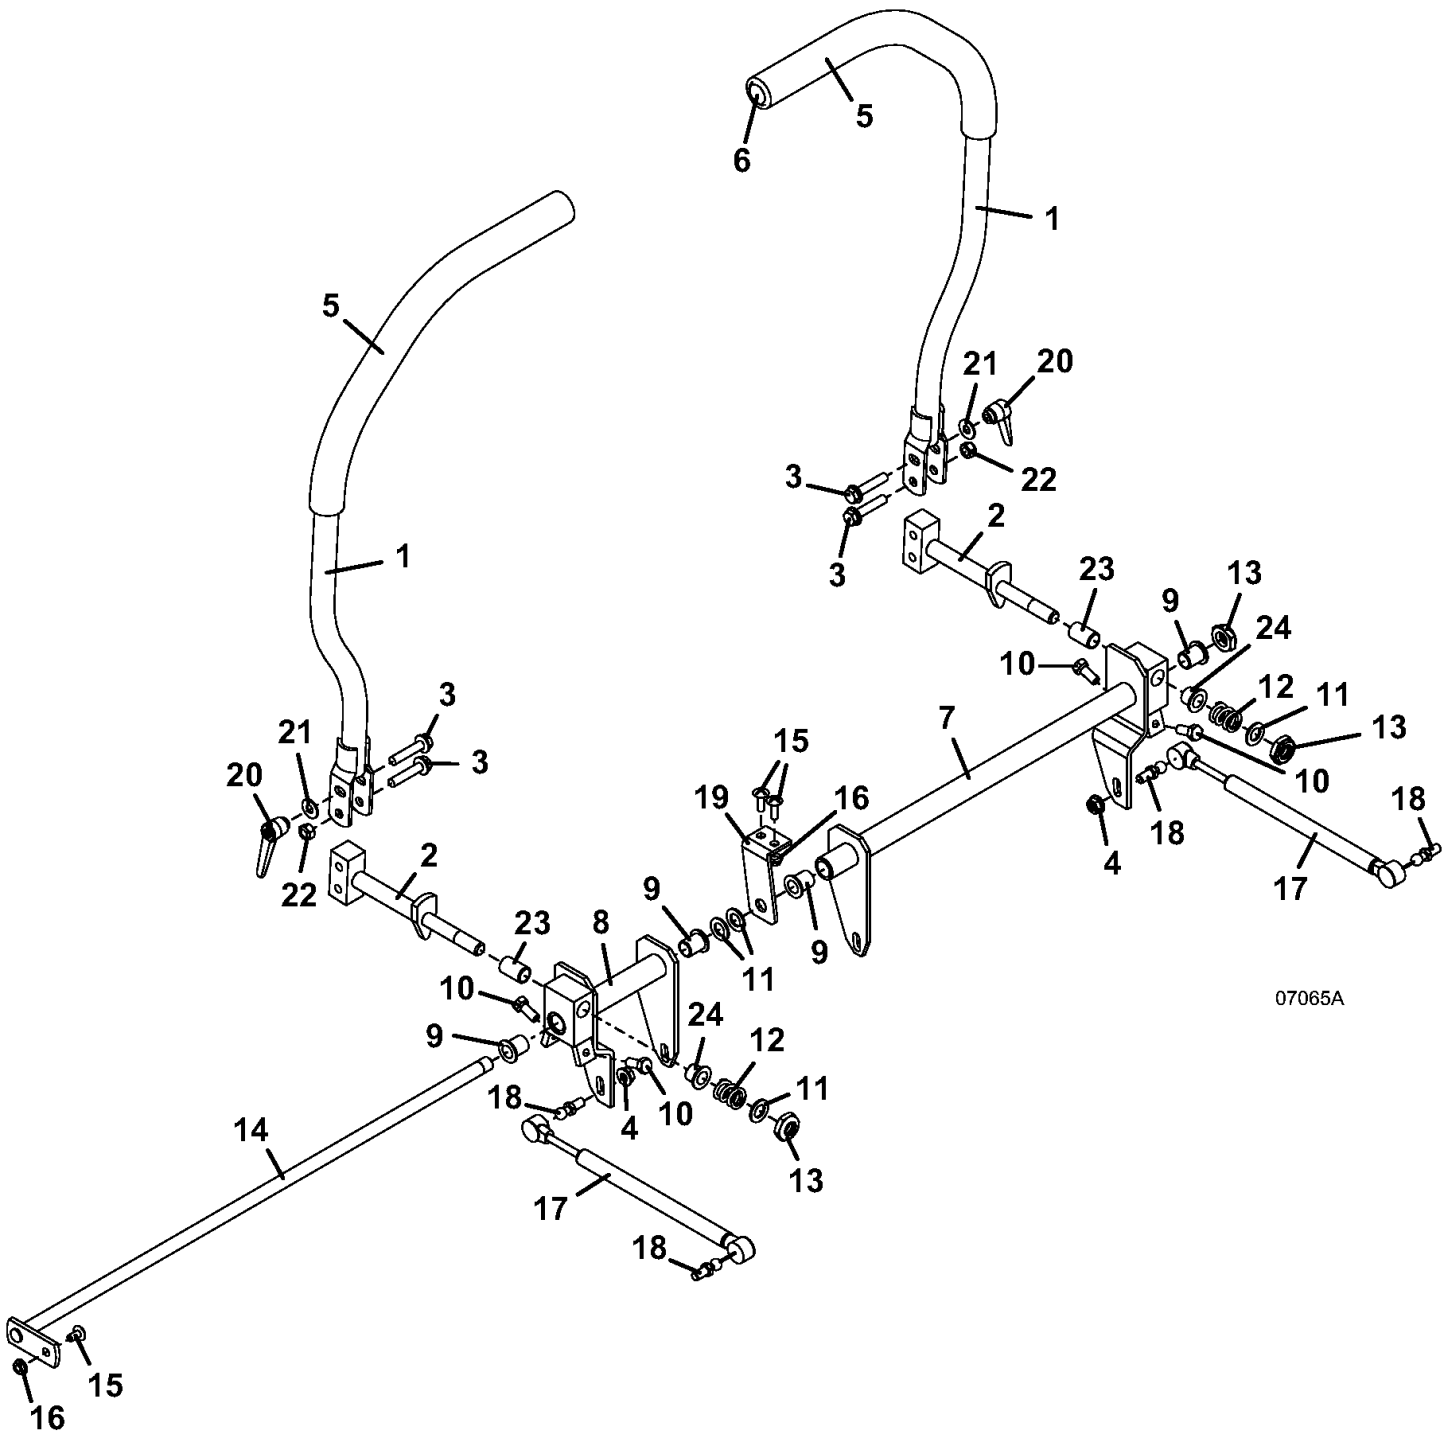

Title: QUIK PARTS
Heading: FRONT MOUNTS
Model: 721DT
Year: 2010
Assembly: STEERING ASSEMBLY

07065A