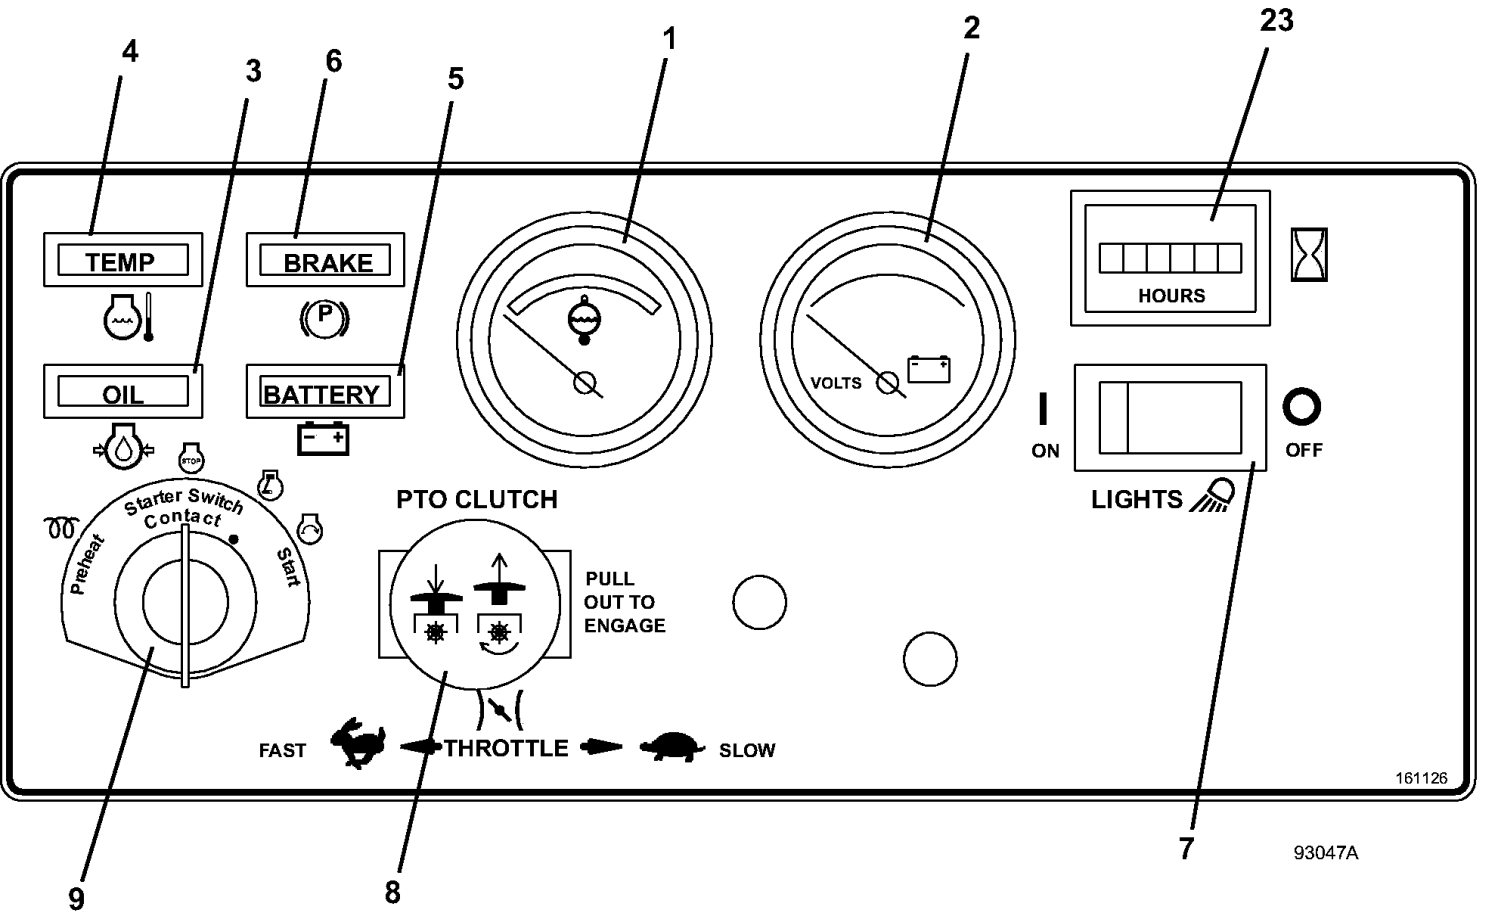

161126

93047A

Title: QUIK PARTS
Heading: FRONT MOUNTS
Model: 721DT
Year: 2010
Assembly: CONSOLE

PARTS LIST

1	141160	GAUGE - TEMP ZONED ELECTRIC
2	141200	GAUGE - VOLTMETER
3	182327	LIGHT INDICATOR - OIL
4	182328	LIGHT INDICATOR - TEMP
5	182325	LIGHT INDICATOR - BATTERY
6	182326	LIGHT INDICATOR - BRAKE
7	184179	SWITCH - ROCKER
8	183925	SWITCH - PUSH/PULL
9	183827	SWITCH - KEY-SEALED-KUBOTA
23	141551	HOUR METER - SNAP IN
24	161126	DECAL - CONSOLE PIC 700D/900D