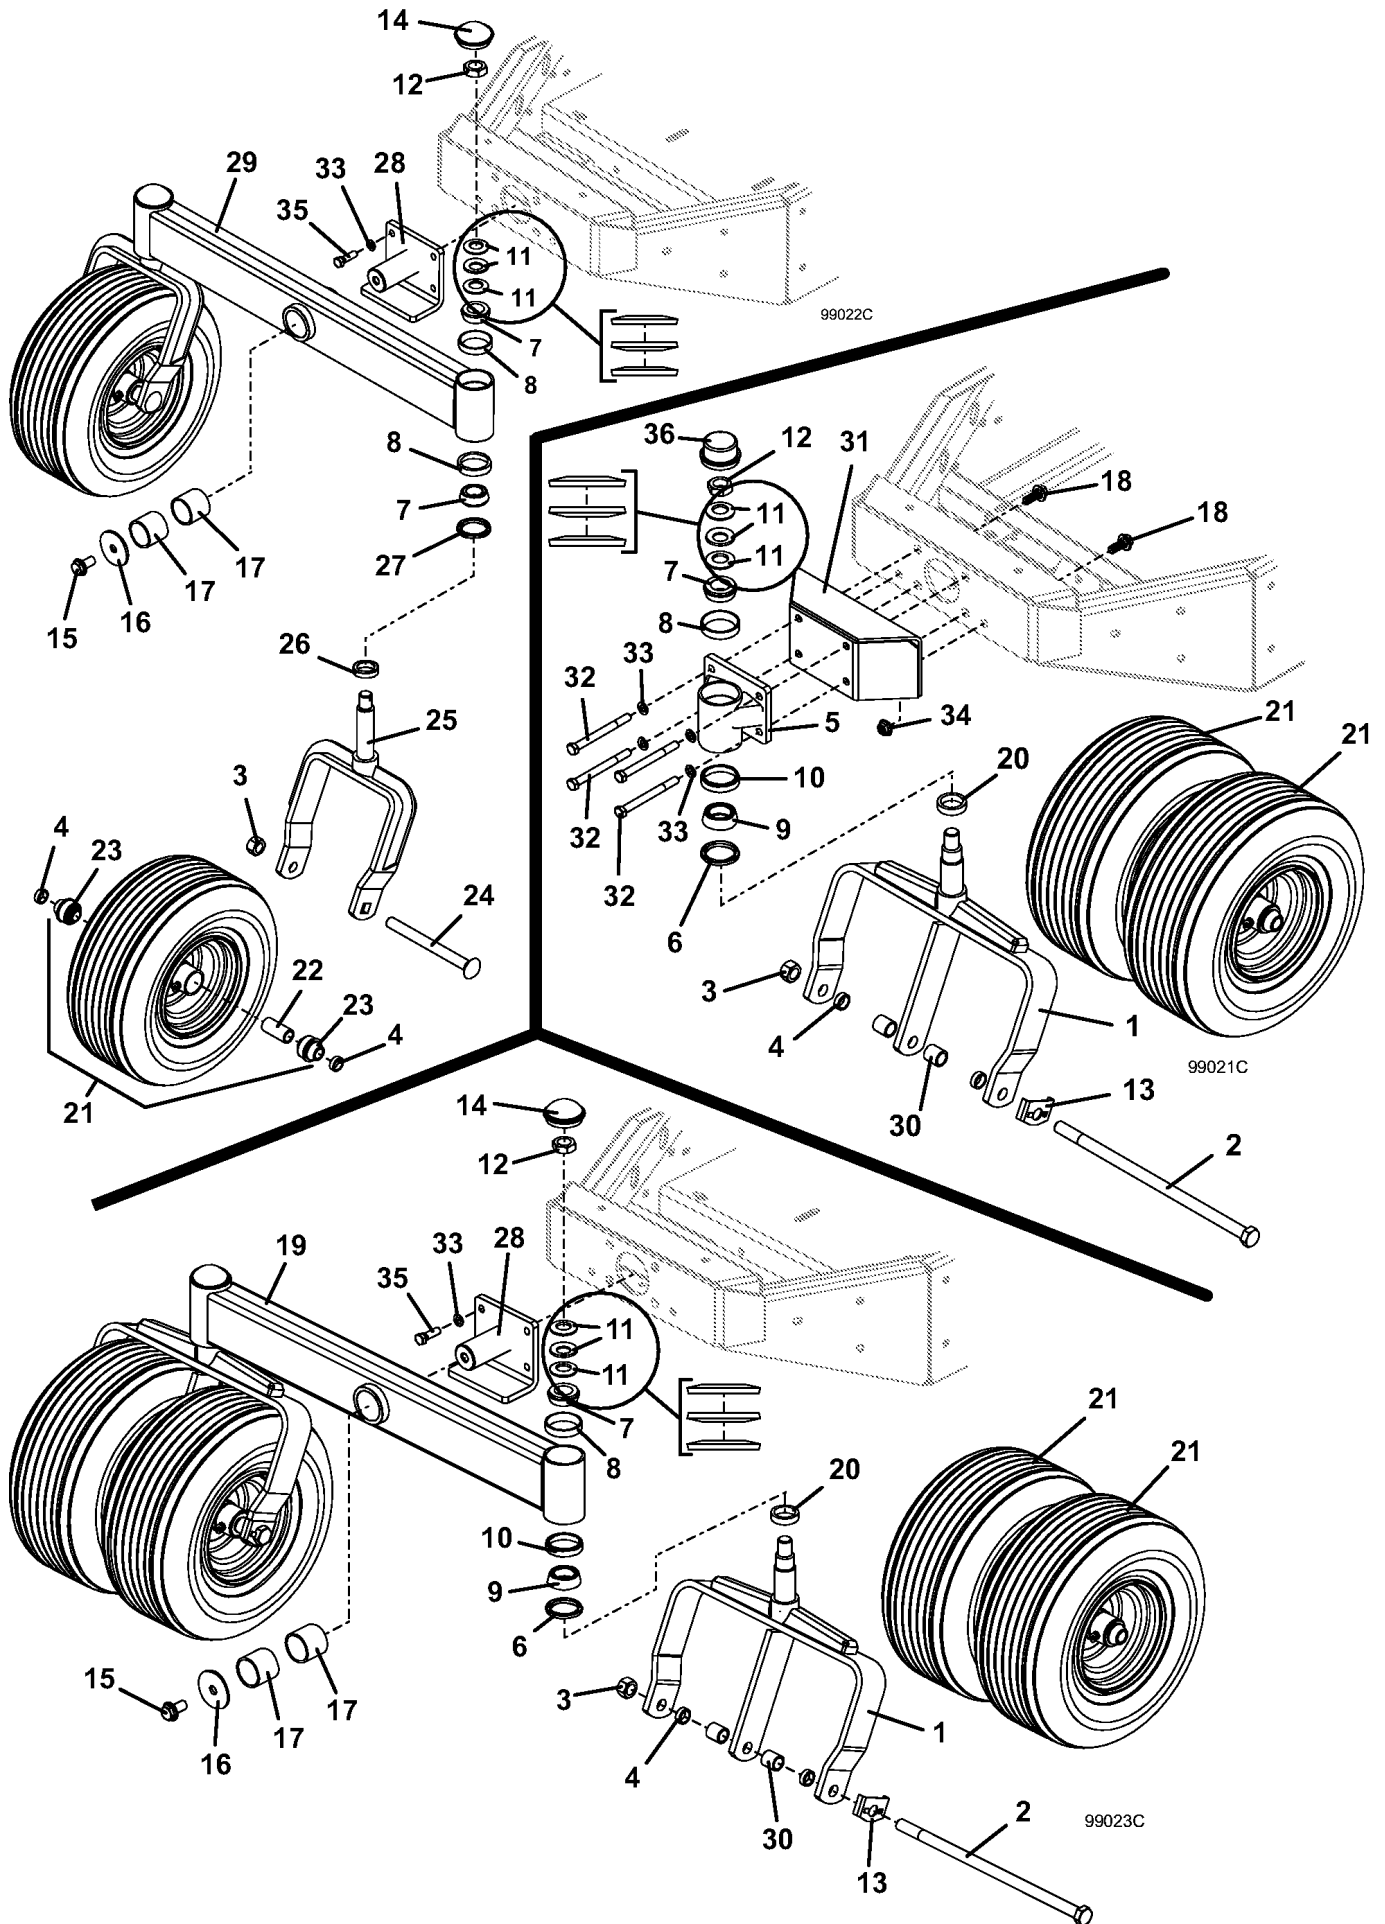

Title: QUIK PARTS
Heading: FRONT MOUNTS
Model: 721DT
Year: 2010
Assembly: TAIL WHEEL OPTIONS