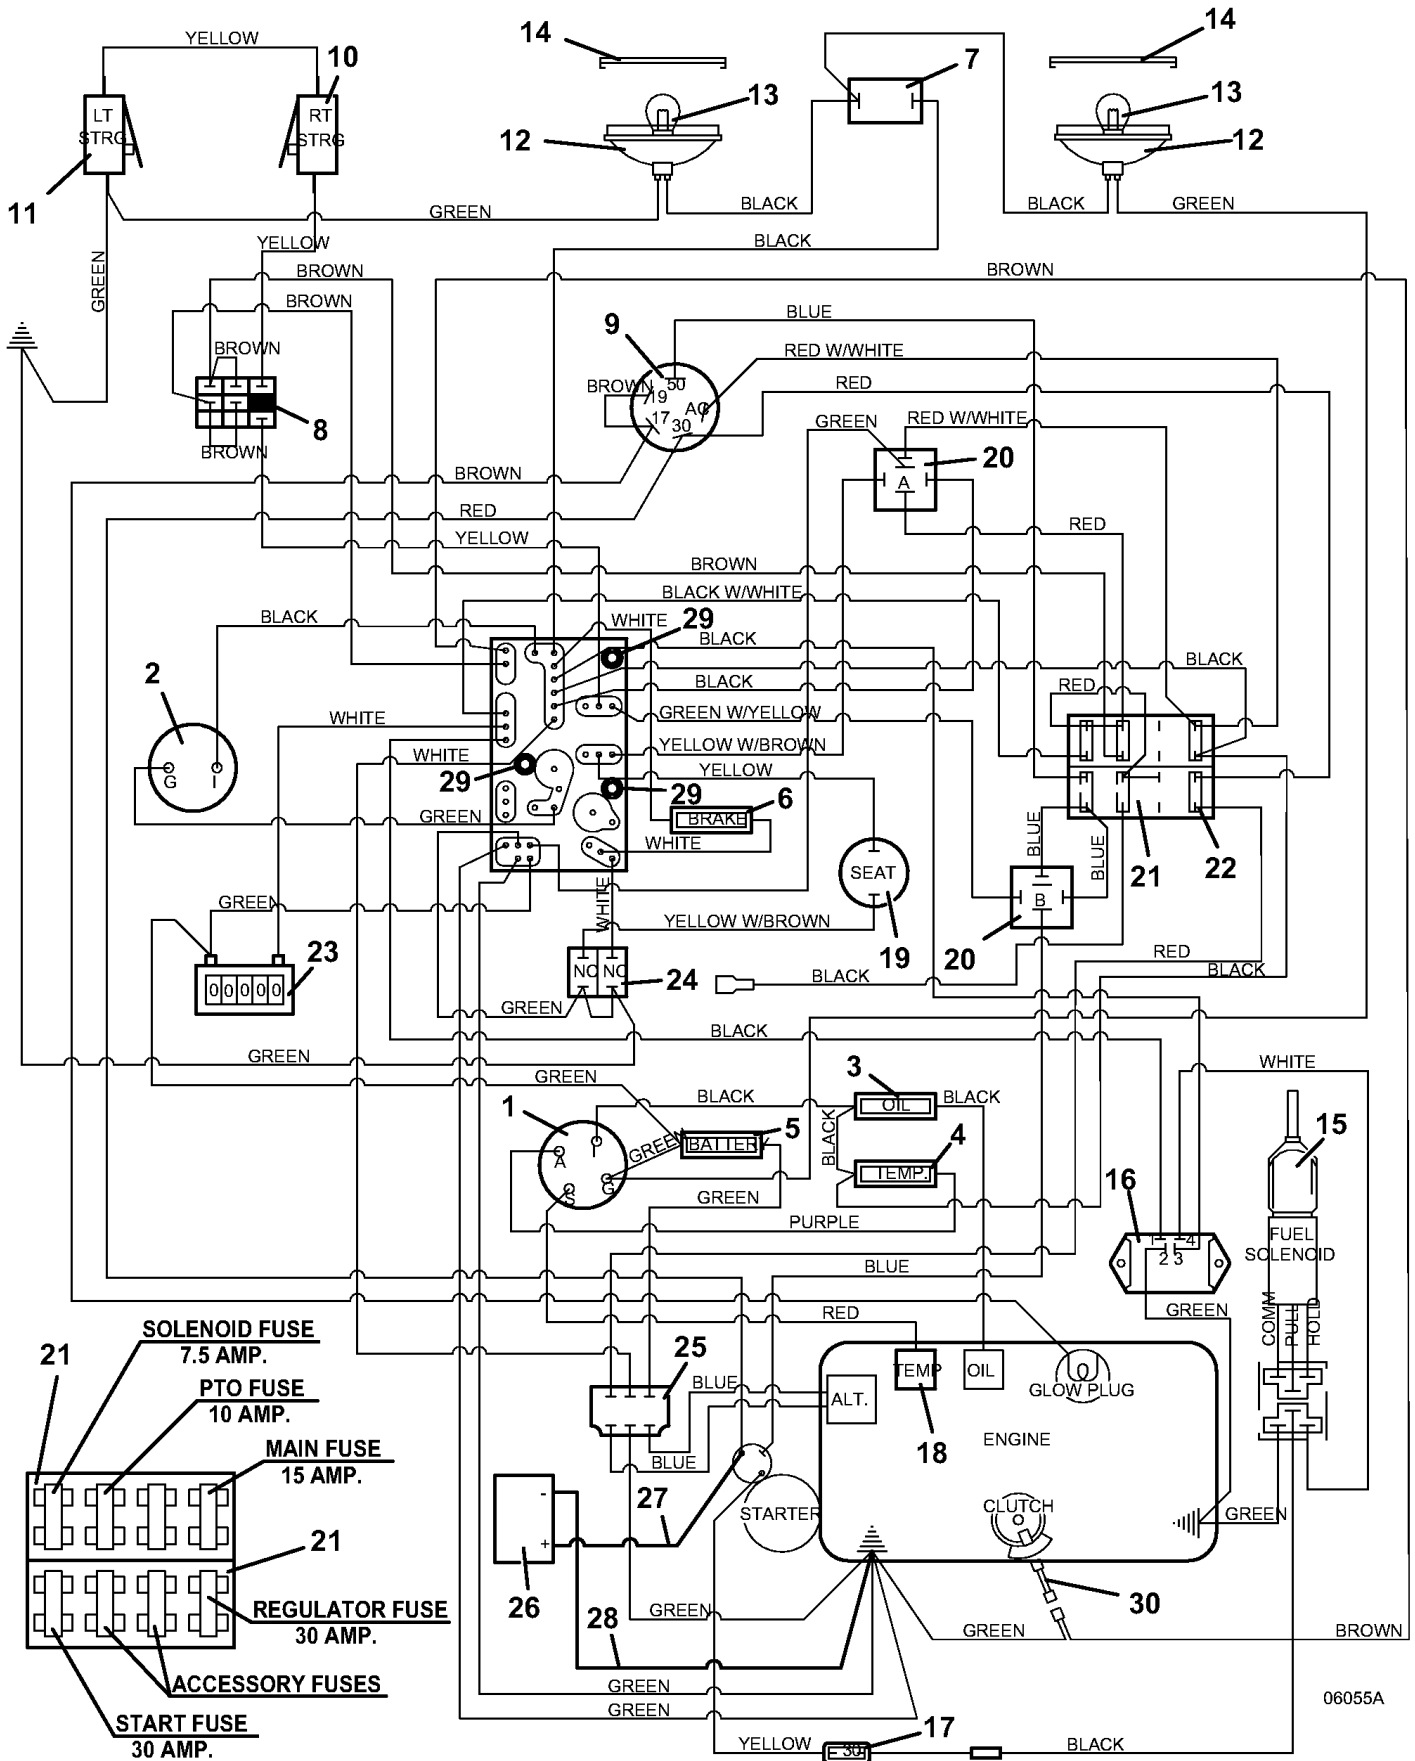

Title: QUIK PARTS
Heading: FRONT MOUNTS
Model: 721DT
Year: 2010
Assembly: WIRING DIAGRAM