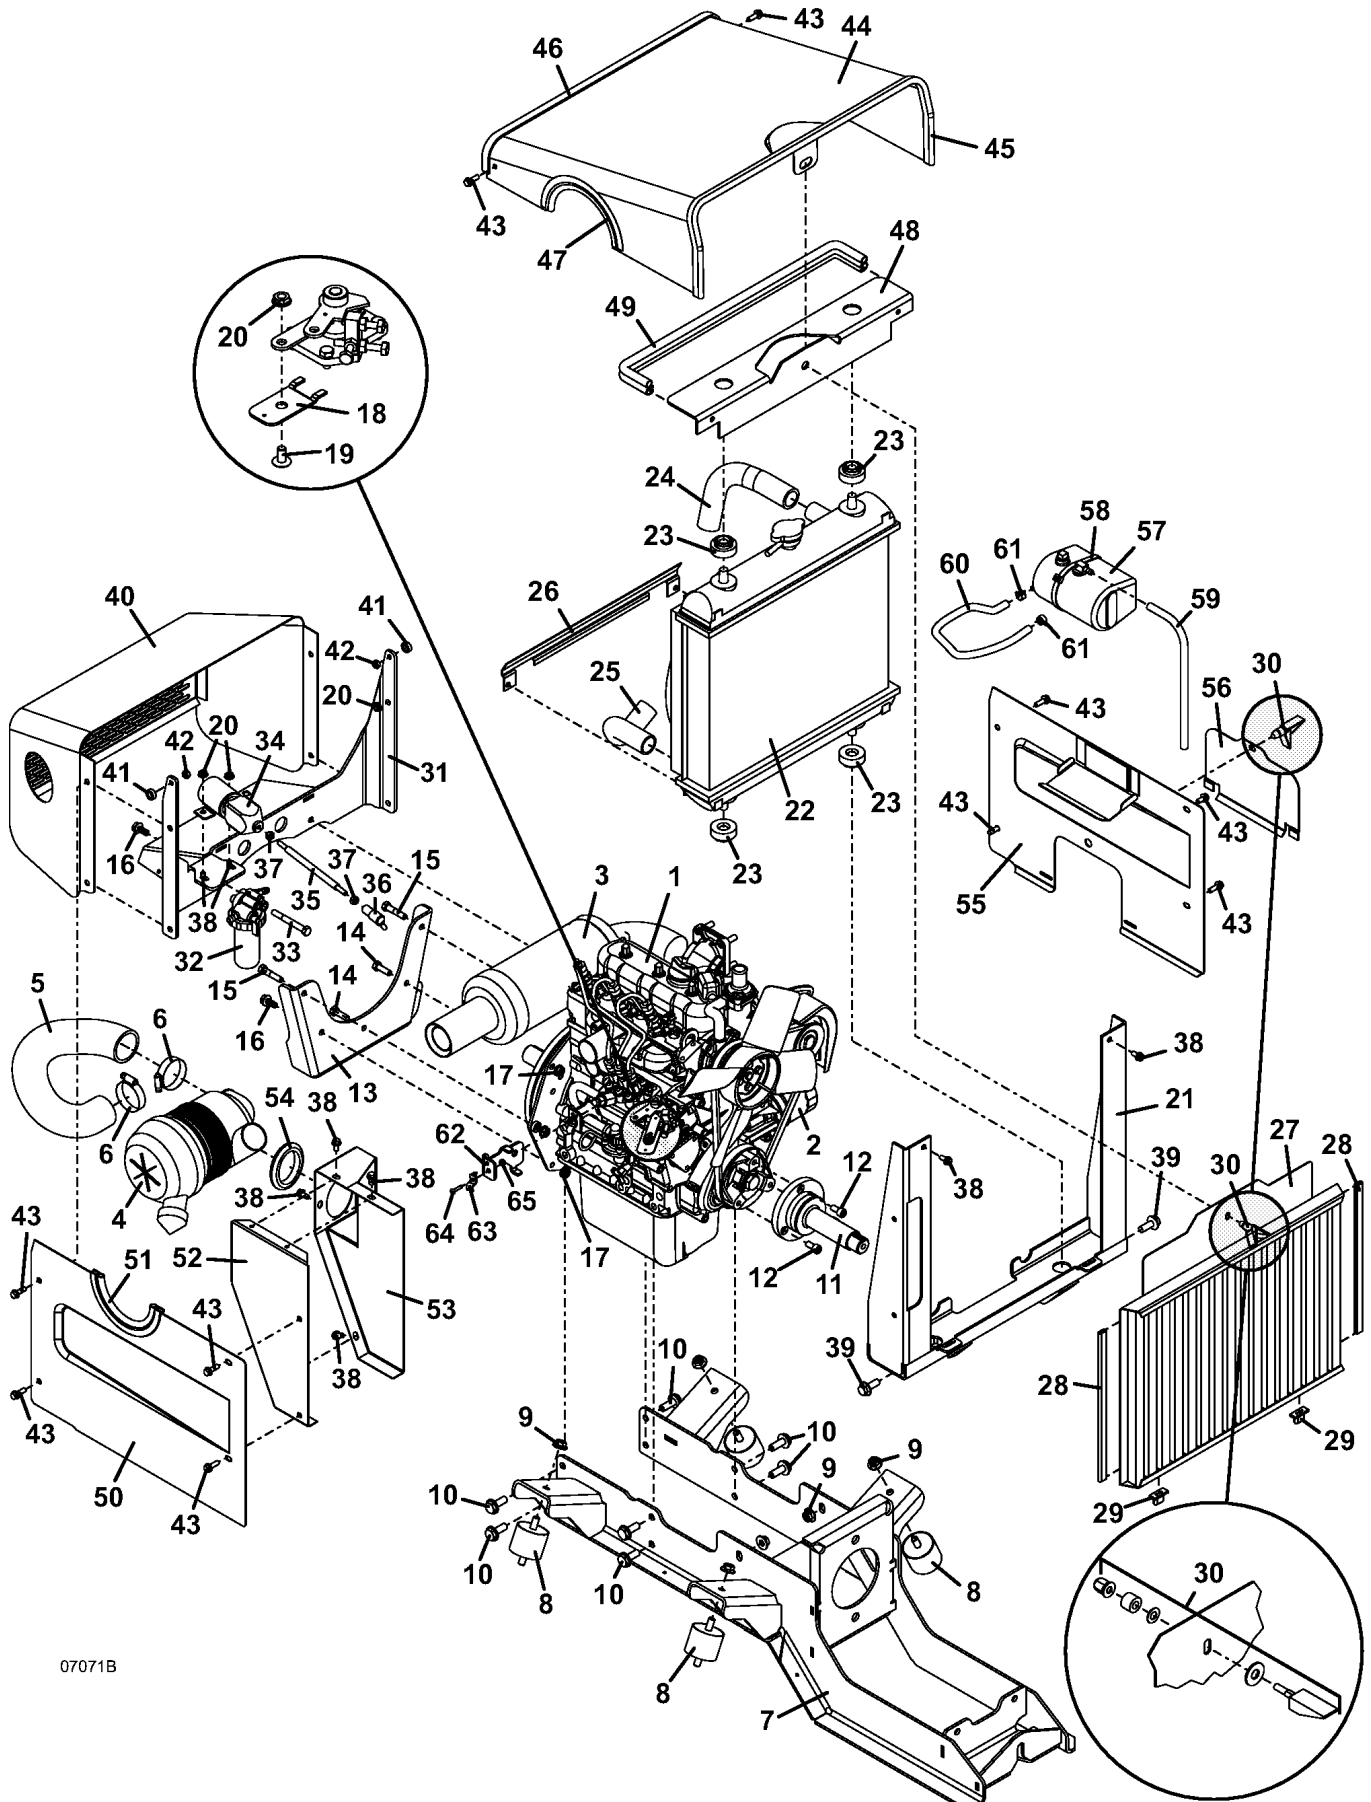

Title: QUIK PARTS
Heading: FRONT MOUNTS
Model: 721DT
Year: 2010
Assembly: ENGINE ASSEMBLY