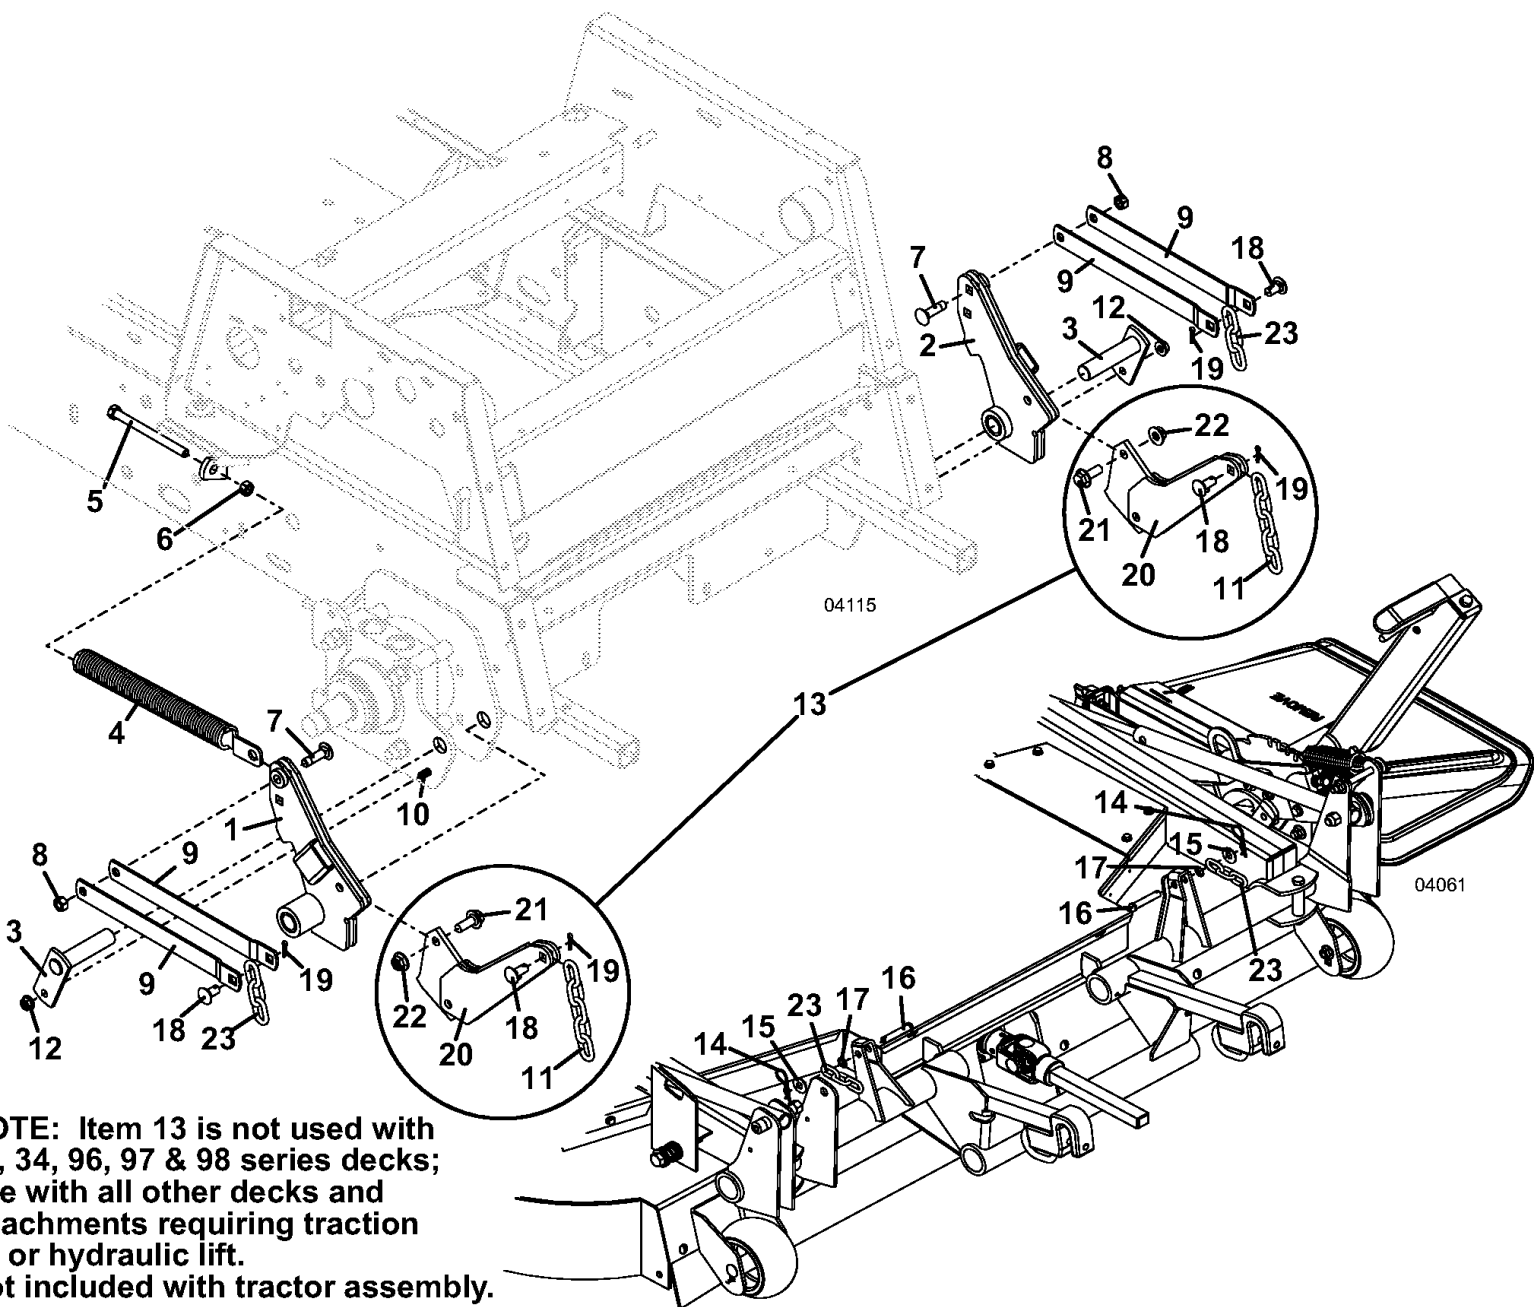

Title: QUIK PARTS
Heading: FRONT MOUNTS
Model: 721DT
Year: 2010
Assembly: TRACTION KIT

NOTE: Item 13 is not used with 33, 34, 96, 97 & 98 series decks; use with all other decks and attachments requiring traction kit or hydraulic lift. Not included with tractor assembly.