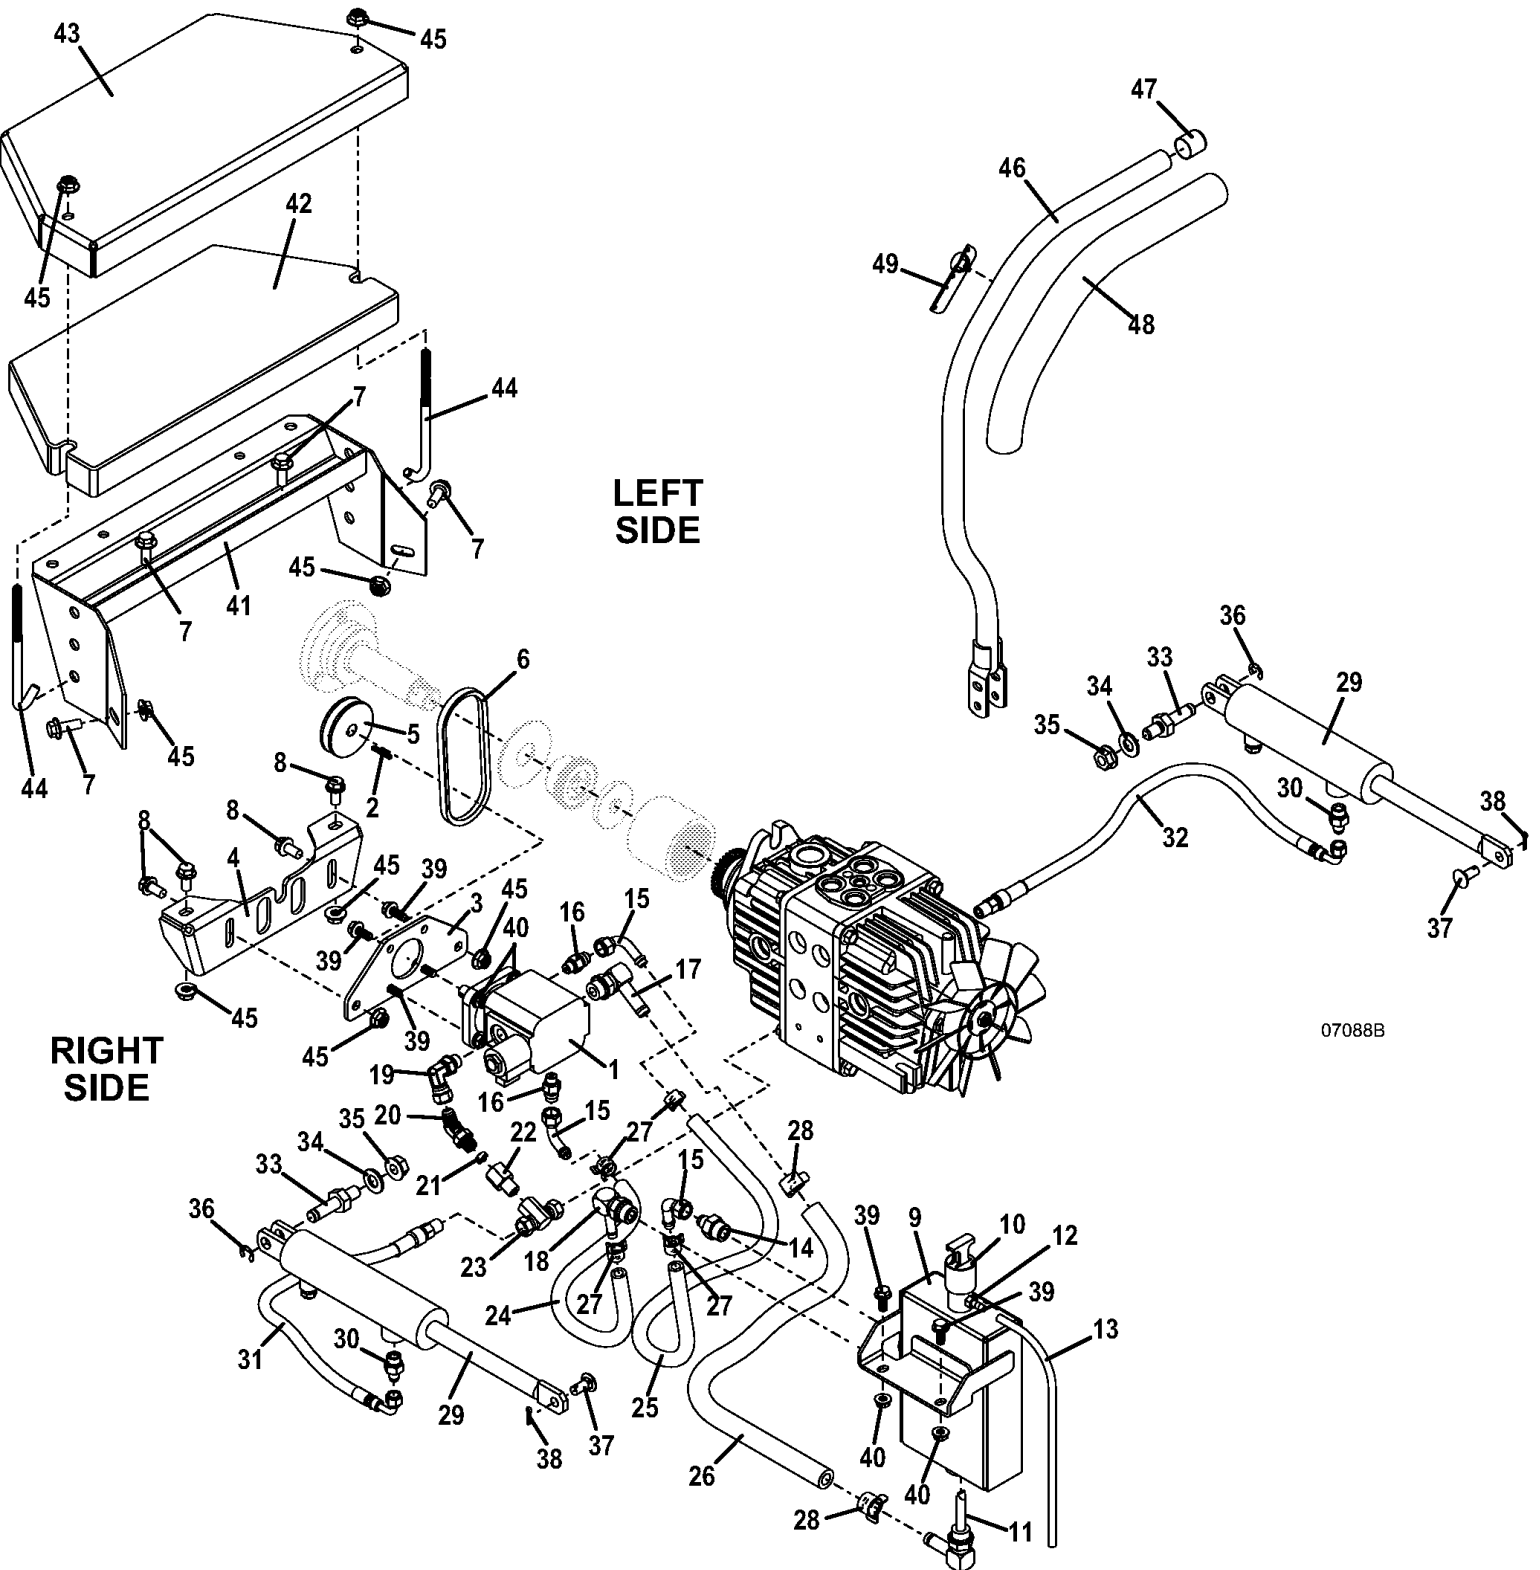

Title: QUIK PARTS
Heading: FRONT MOUNTS
Model: 721DT
Year: 2010
Assembly: OPTIONAL HYDRAULIC LIFT ASSEMBLY