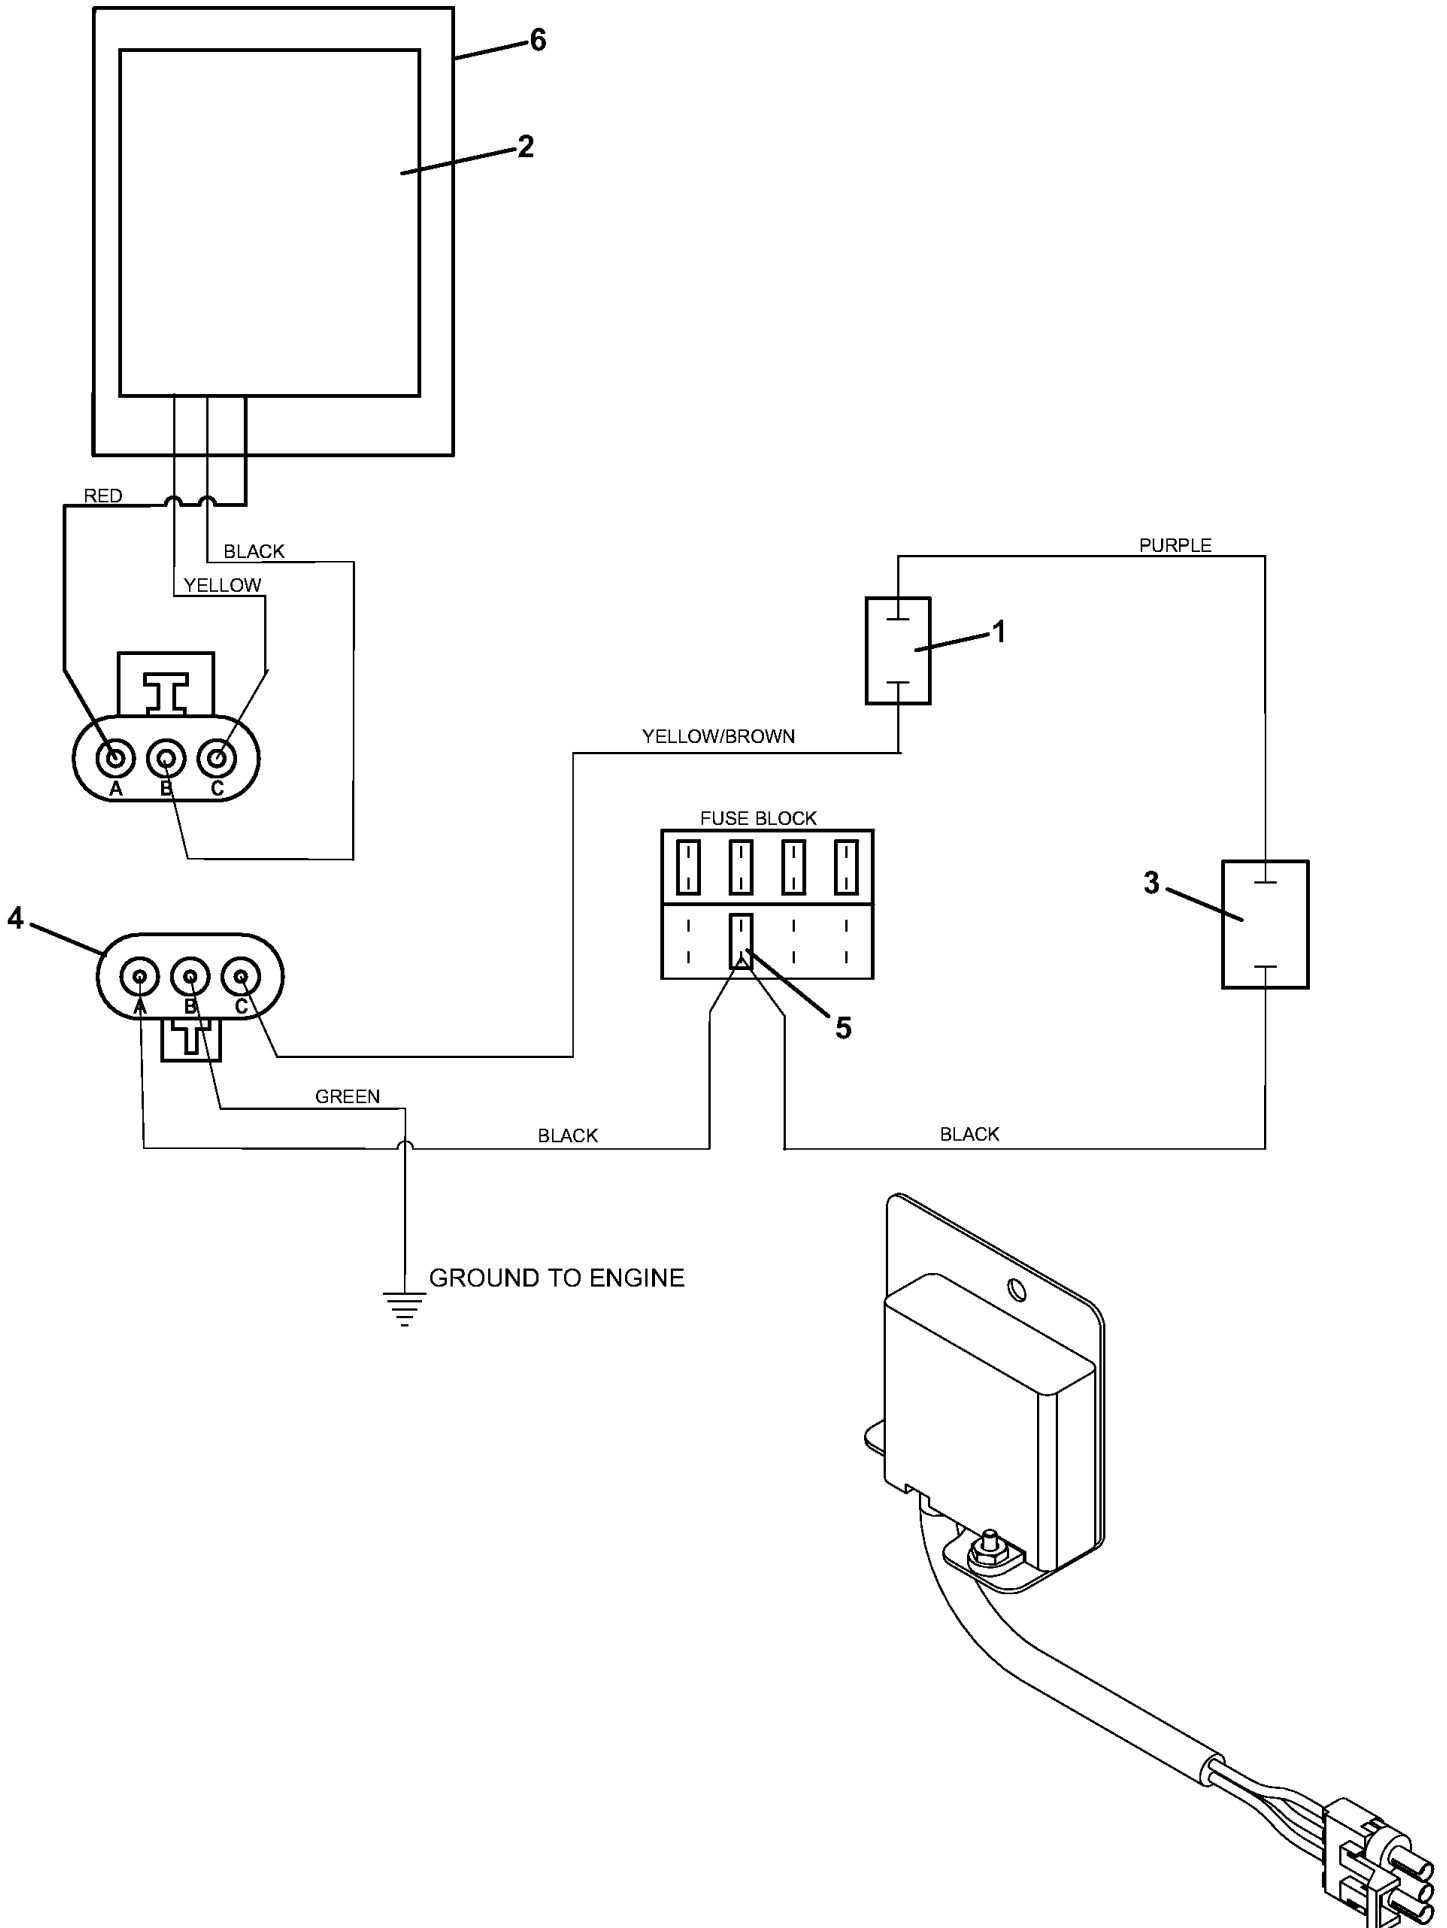

Title: QUIK PARTS
Heading: FRONT MOUNTS
Model: 721DT
Year: 2010
Assembly: OPTIONAL HYDRAULIC LIFT WIRING DIAGRAM