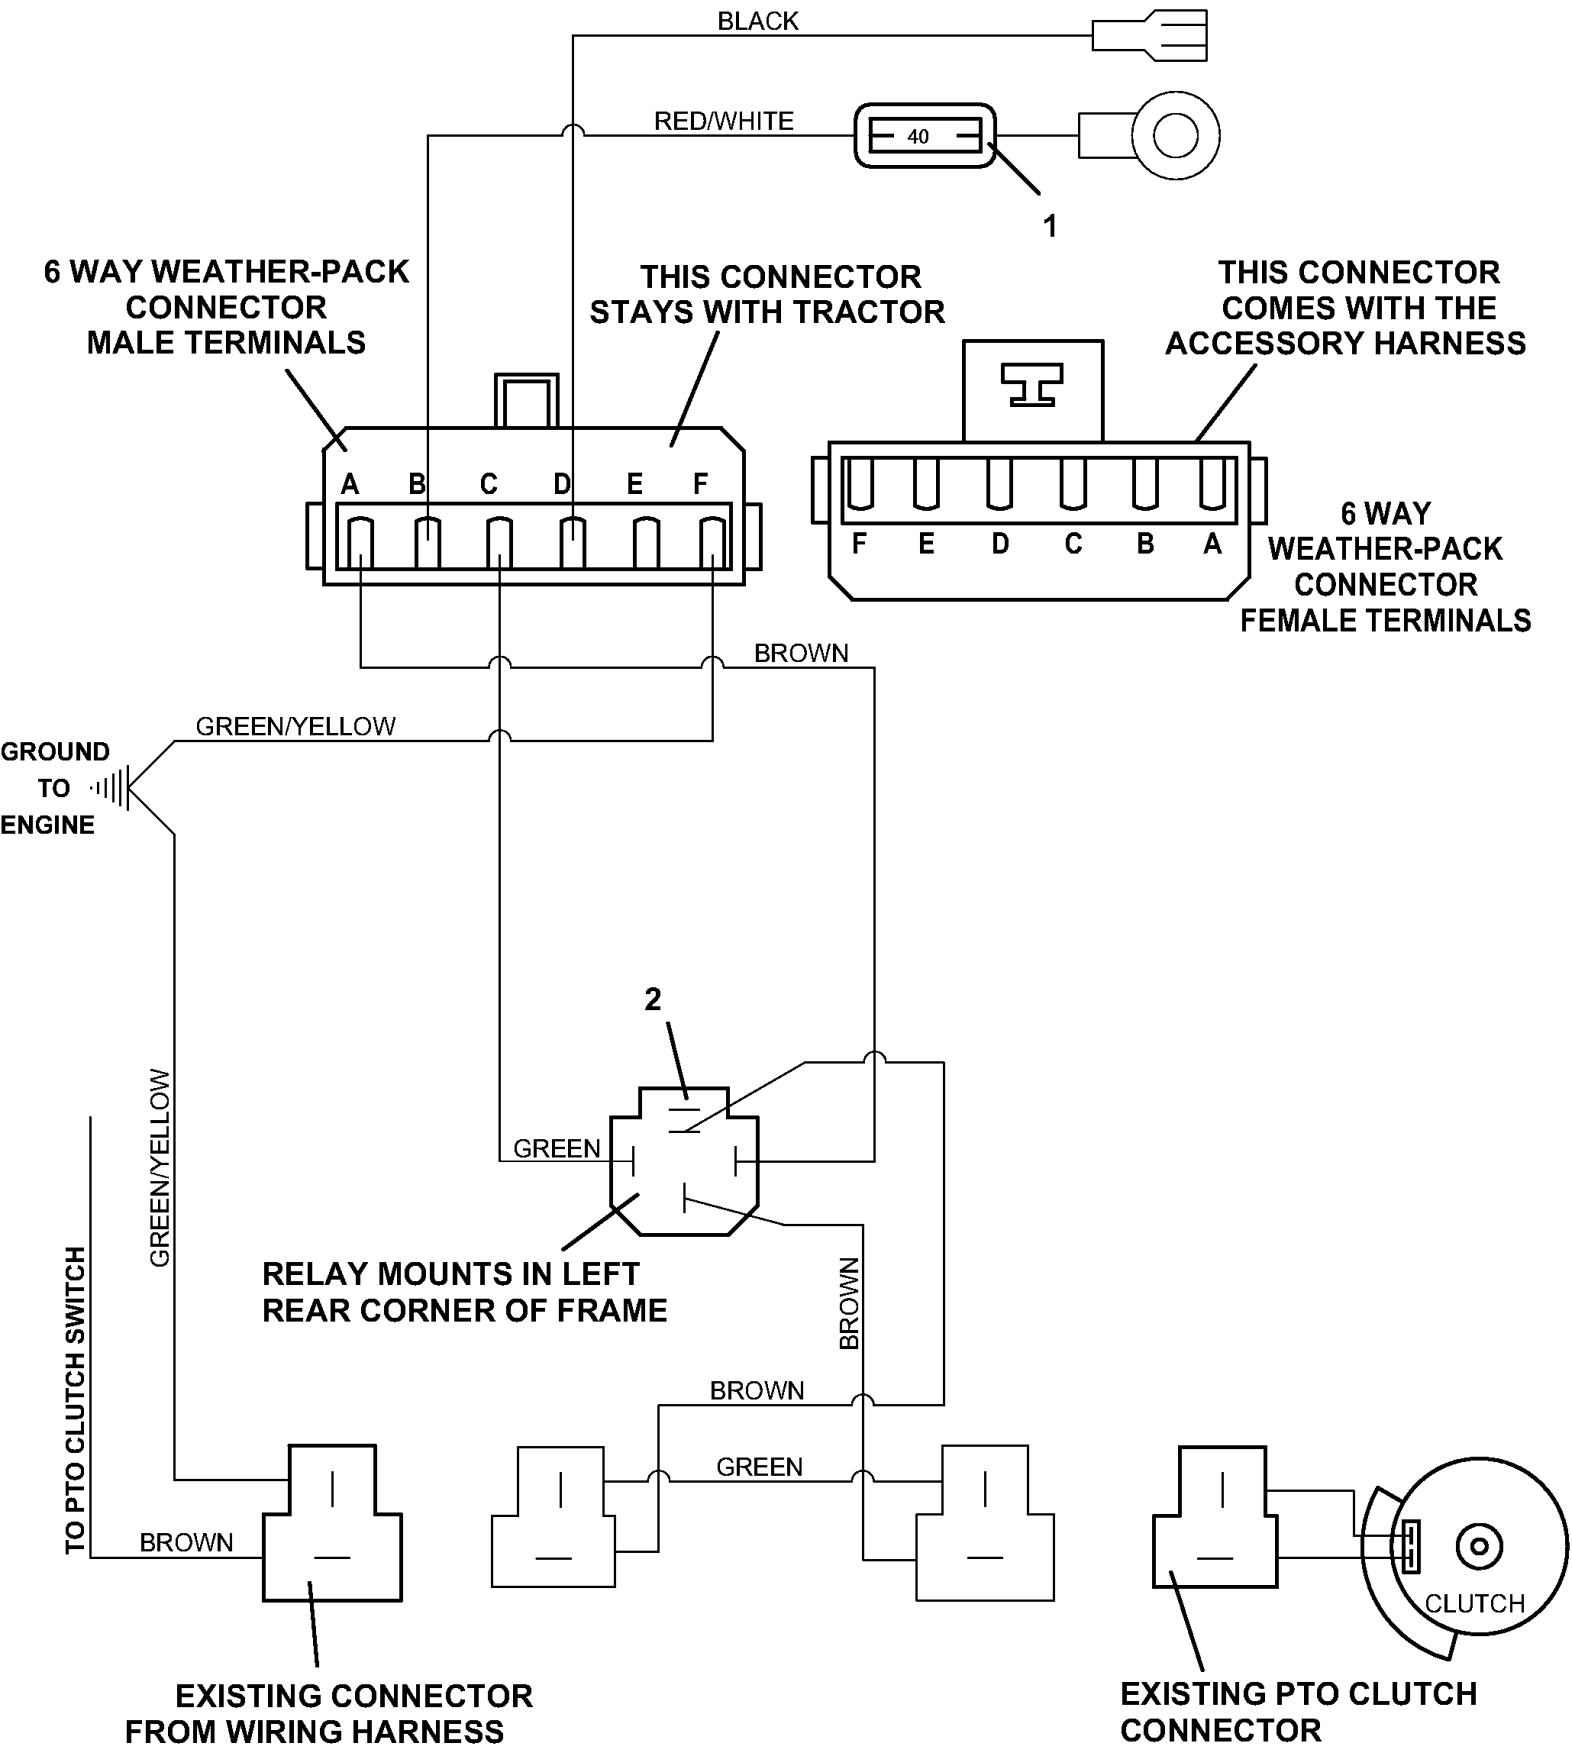

Title: QUIK PARTS
Heading: FRONT MOUNTS
Model: 721DT
Year: 2010
Assembly: UNIVERSAL HARNESS - LIMITED