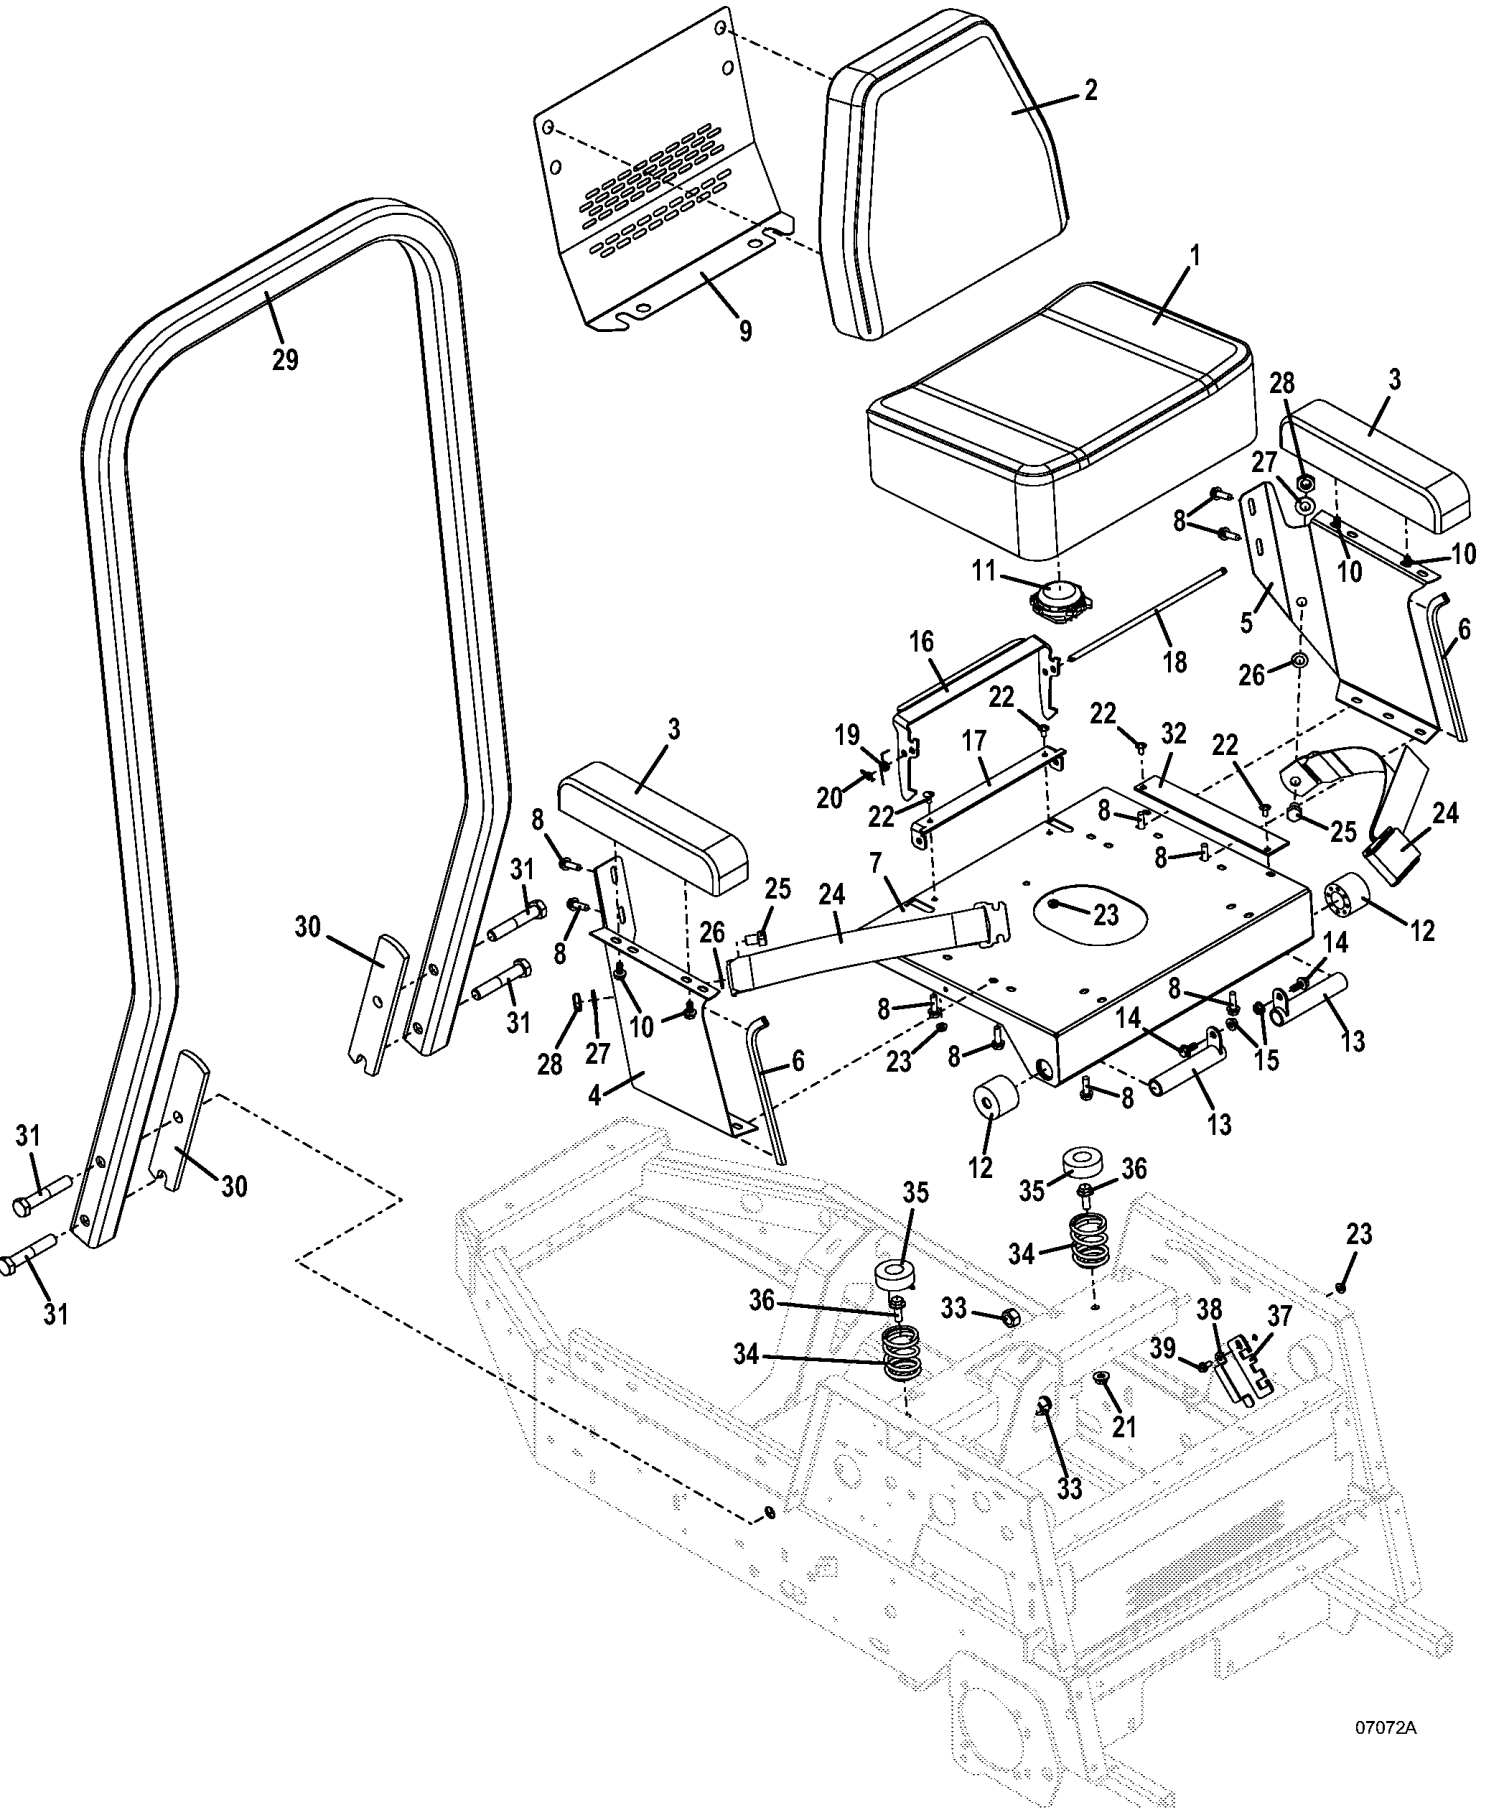

Title: QUIK PARTS
Heading: FRONT MOUNTS
Model: 721DT
Year: 2010
Assembly: ROPS AND SEAT ASSEMBLY