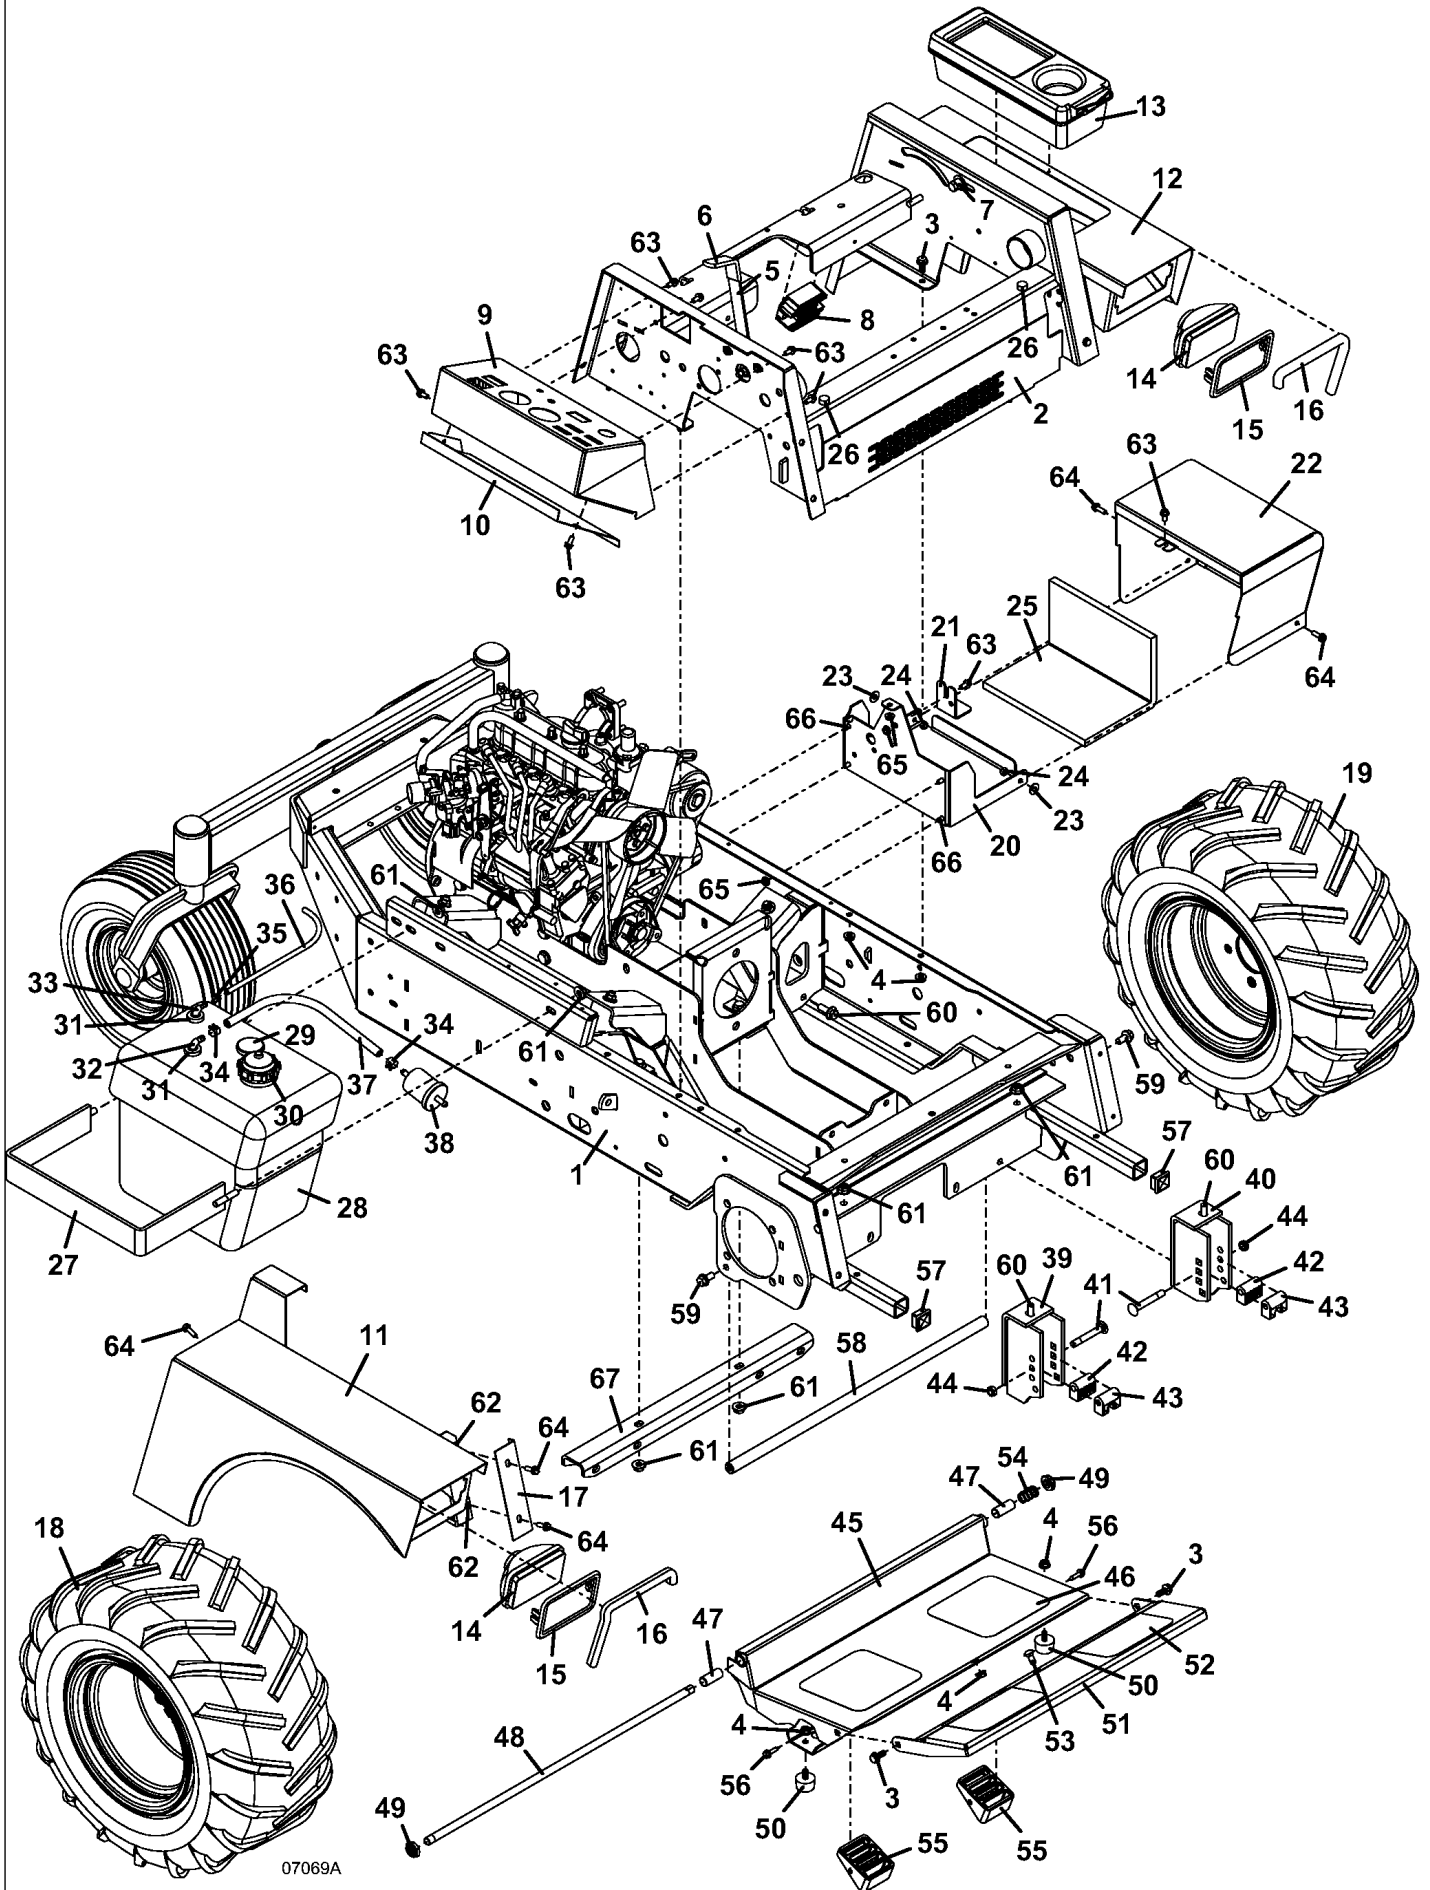

Title: QUIK PARTS
Heading: FRONT MOUNTS
Model: 721DT
Year: 2010
Assembly: TRACTOR ASSEMBLY