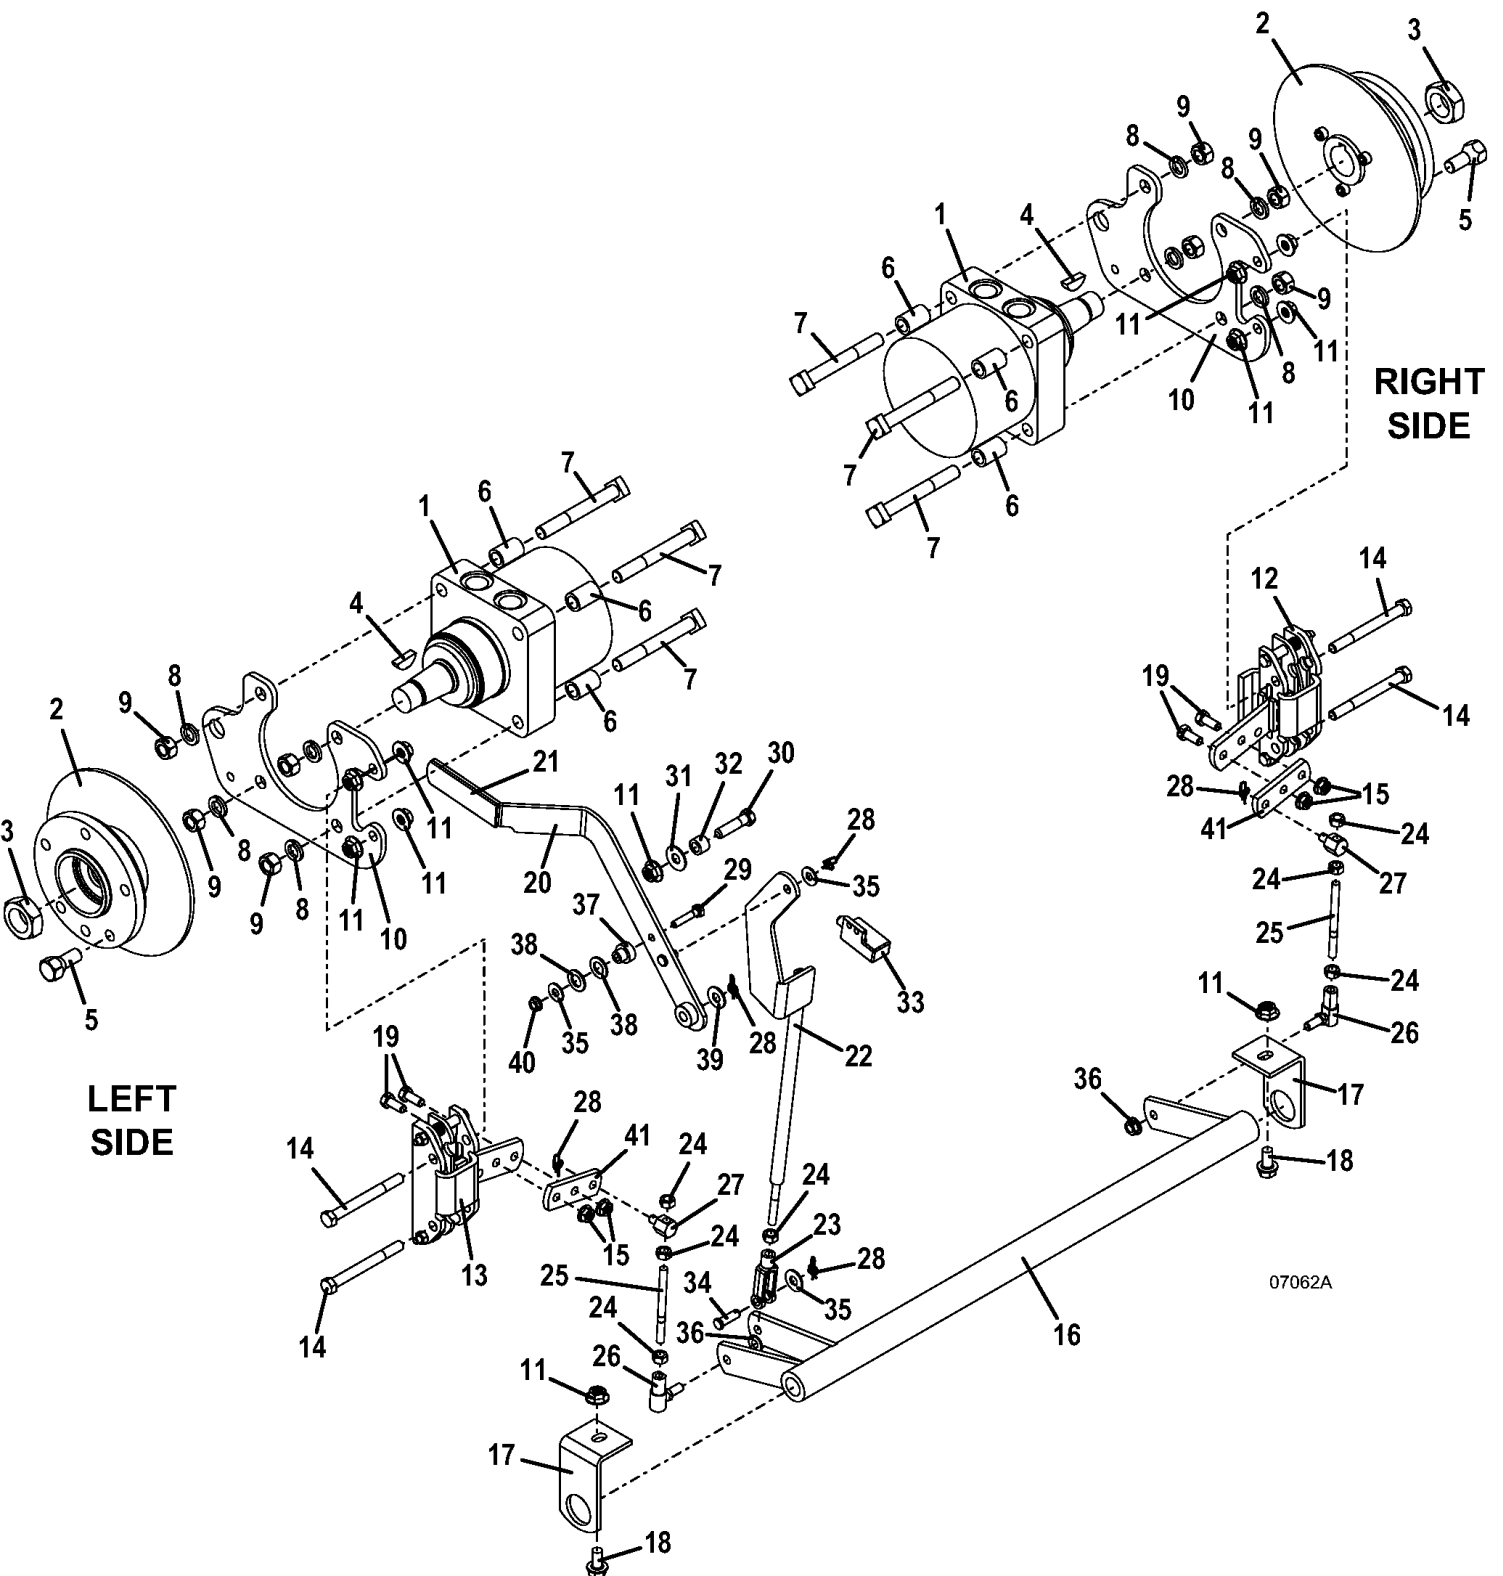

Title: QUIK PARTS
Heading: FRONT MOUNTS
Model: 721DT
Year: 2010
Assembly: BRAKE ASSEMBLY

Title: QUIK PARTS
Heading: FRONT MOUNTS
Model: 721DT
Year: 2010
Assembly: BRAKE ASSEMBLY

PARTS LIST

1	603611	WHEEL MOTOR W/HUB - H2
2	604442	HUB & ROTOR ASSEMBLY
2	259592	SCREW - SOCKET HEAD
2	775192	BRAKE ROTOR - 8.0
3	254522	NUT
4	281860	KEY WOODRUFF
5	248565	LUG BOLT
6	902299	SPACER - WHEEL MOTOR
7	243622	SQ HD BOLT
8	257432	WASHER - LOCK
9	254470	NUT
10	776122	MOUNT - BRAKE & TRACTION KIT
11	253043	NUT - WHIZ
12	481140	BRAKE ASSY - CW 700,900,M1
12	481160	BRAKE PAD KIT
13	481141	BRAKE ASSY - CCW 700,900,M1
13	481160	BRAKE PAD KIT
14	243381	HEX .375-16 X 3.75
15	253035	NUT - WHIZ
16	644539	LINKAGE ROD
17	732617	MOUNT - BRAKE PIVOT
18	253200	BOLT WHIZ
19	243195	HEX BOLT
20	644035	BRAKE LEVER - 700/900
21	422150	GRIP - HANDLE
22	644036	ARM - BRAKE LINKAGE
23	265537	YOKE CLEVIS
24	254441	NUT
25	780158	LINKAGE ROD - BRAKE
26	265615	BALL JOINT RH TD
27	880926	LINKAGE PIN - BRAKE .312
28	260606	RING COTTER
29	243030	HEX BOLT
30	243340	HEX BOLT
31	257040	WASHER
32	902280	SPACER
33	183894	SWITCH - BRAKE INTERLOCK
34	261284	CLEVIS PIN
35	257020	WASHER
36	253038	NUT - WHIZ

37	881130	SPACER - BRAKE LEVER
38	257063	WASHER
39	257030	WASHER
40	253025	NUT - WHIZ
41	782851	STRAP - BRAKE - 700 SERIES

Title: QUIK PARTS
Heading: FRONT MOUNTS
Model: 721DT
Year: 2010
Assembly: CONSOLE

161126

93047A

Title: QUIK PARTS
Heading: FRONT MOUNTS
Model: 721DT
Year: 2010
Assembly: CONSOLE

PARTS LIST

1	141160	GAUGE - TEMP ZONED ELECTRIC
2	141200	GAUGE - VOLTMETER
3	182327	LIGHT INDICATOR - OIL
4	182328	LIGHT INDICATOR - TEMP
5	182325	LIGHT INDICATOR - BATTERY
6	182326	LIGHT INDICATOR - BRAKE
7	184179	SWITCH - ROCKER
8	183925	SWITCH - PUSH/PULL
9	183827	SWITCH - KEY-SEALED-KUBOTA
23	141551	HOUR METER - SNAP IN
24	161126	DECAL - CONSOLE PIC 700D/900D