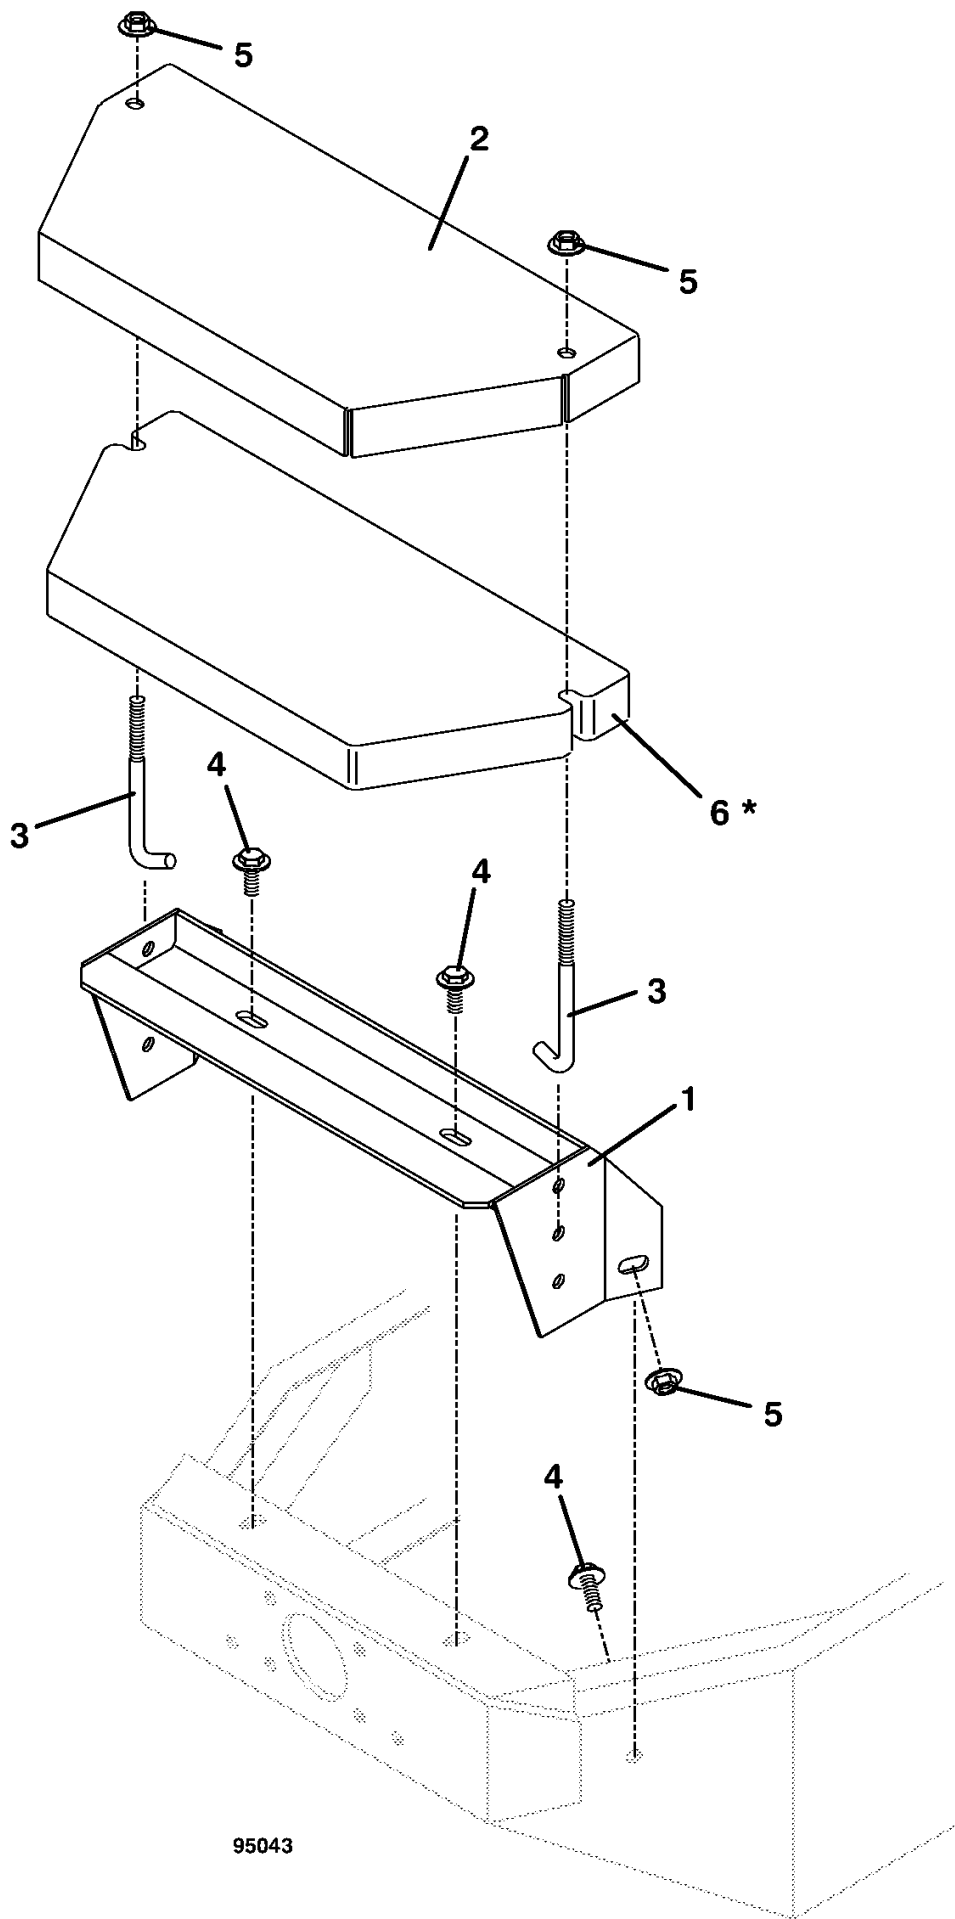

Title: QUIK PARTS
Heading: FRONT MOUNTS
Model: 721DT
Year: 2010
Assembly: COUNTERWEIGHT MOUNT KIT