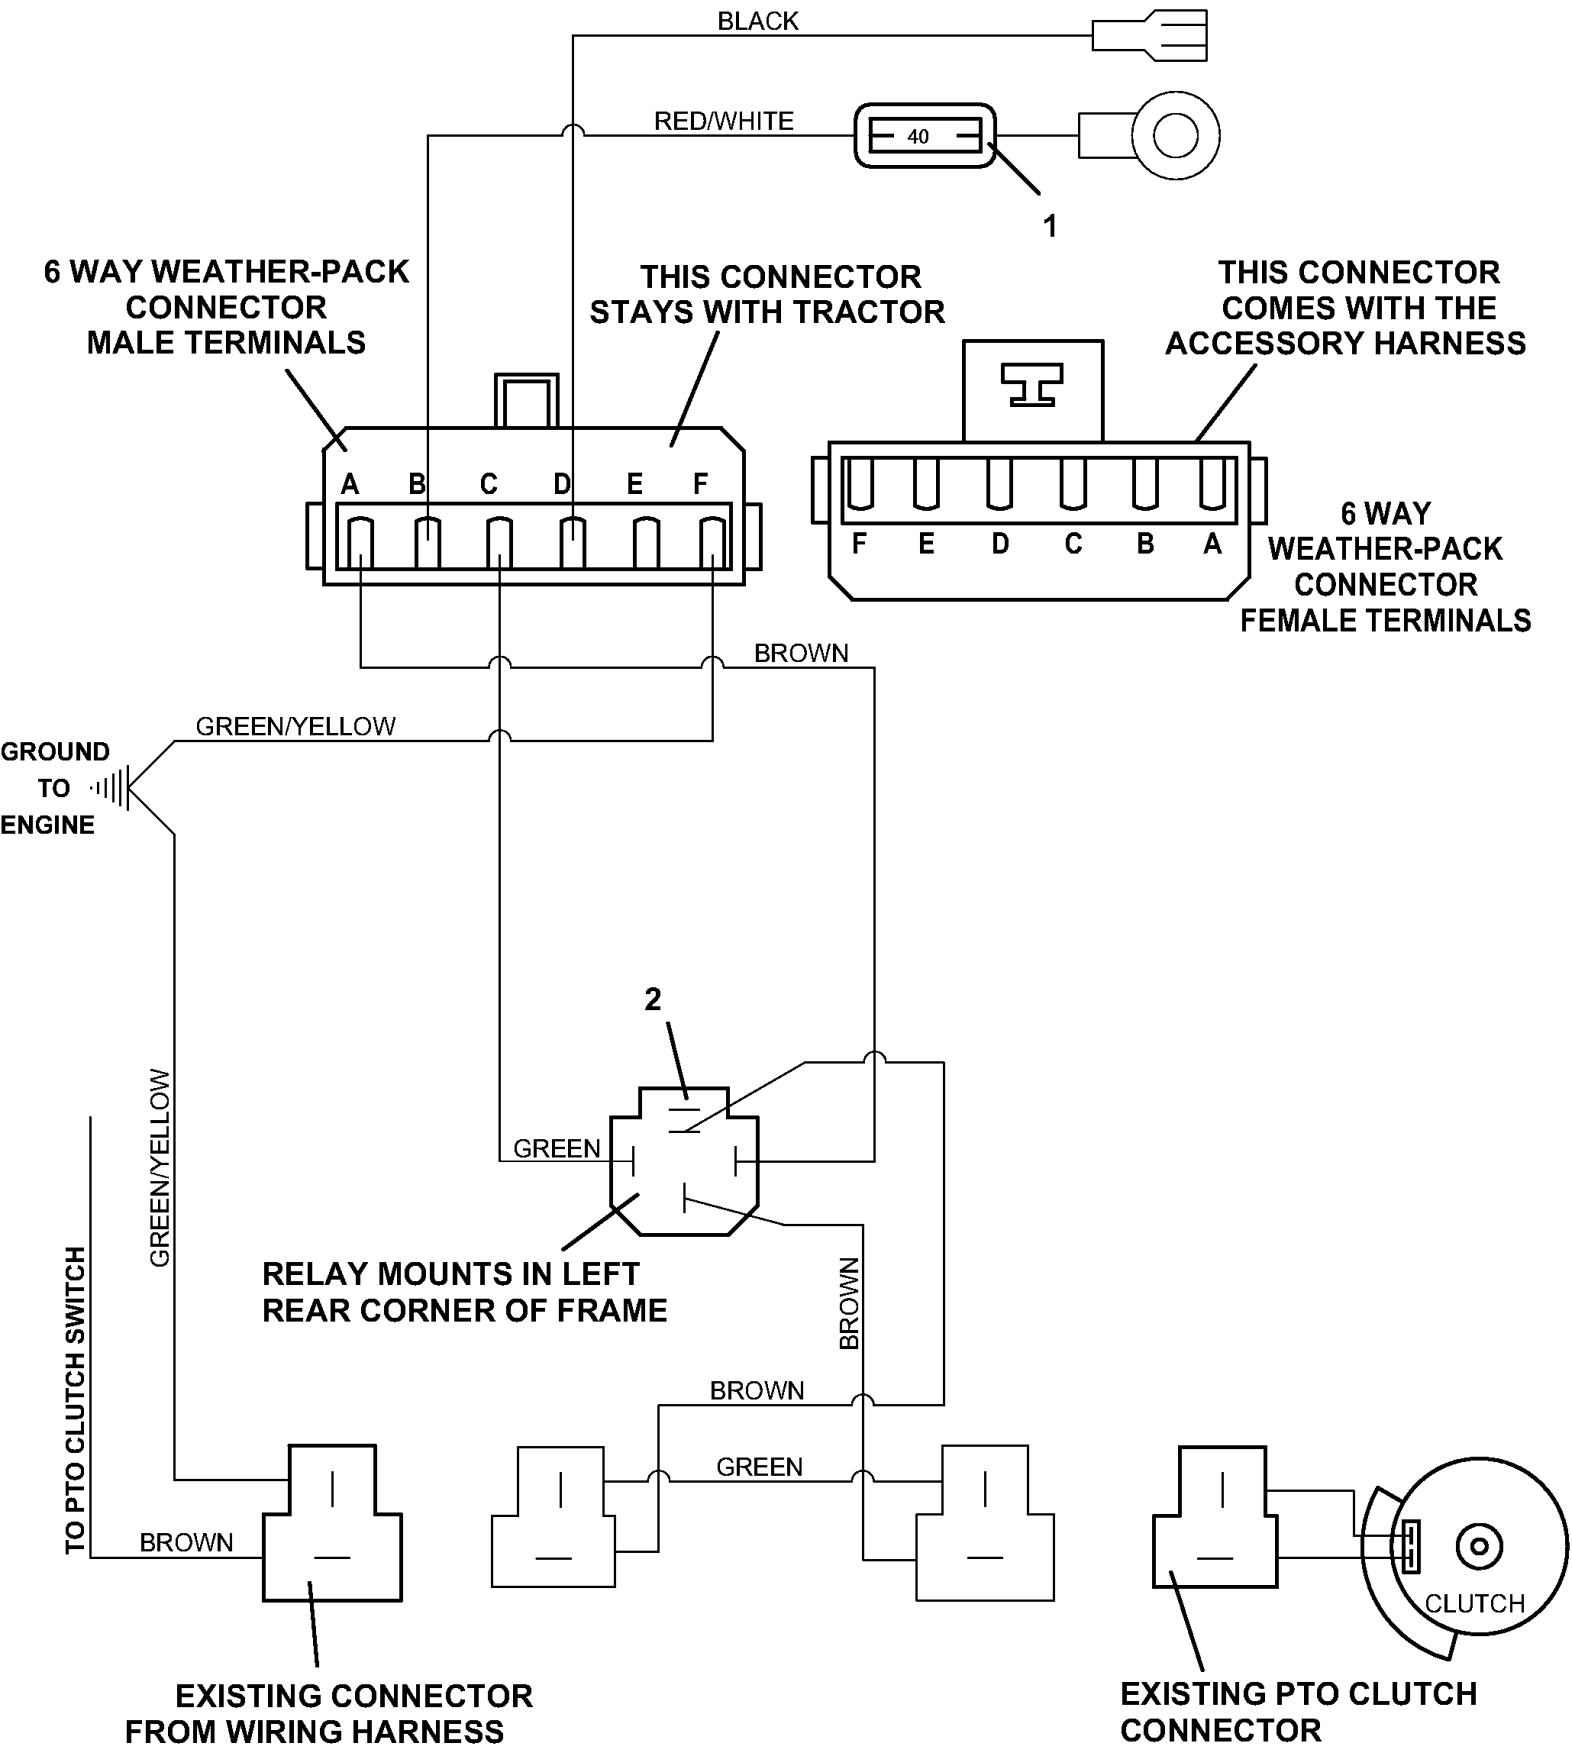

Title: QUIK PARTS
Heading: FRONT MOUNTS
Model: 725DT6
Year: 2009
Assembly: UNIVERSAL HARNESS - LIMITED