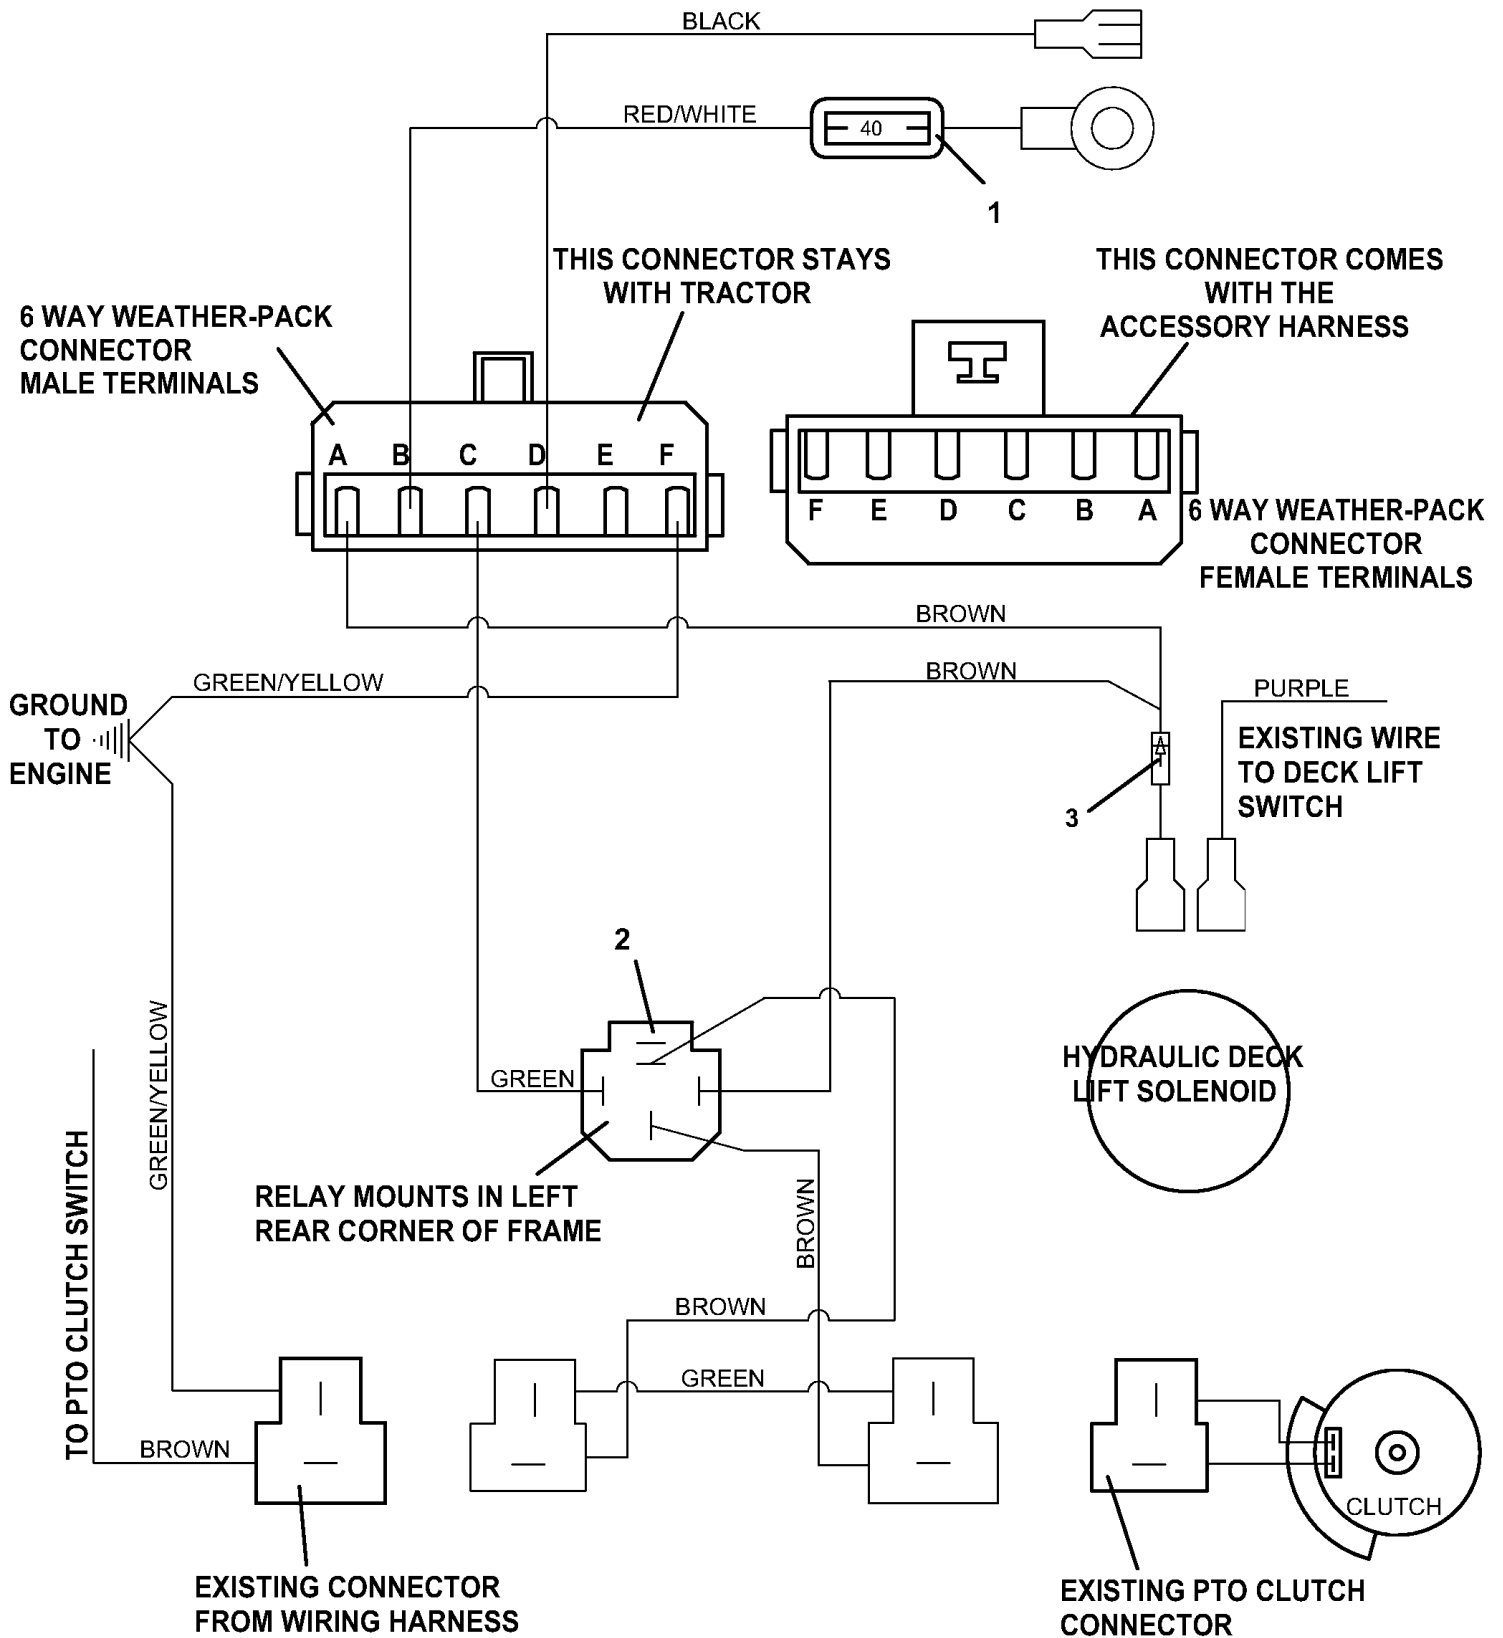

Title: QUIK PARTS
Heading: FRONT MOUNTS
Model: 725DT6
Year: 2009
Assembly: UNIVERSAL HARNESS