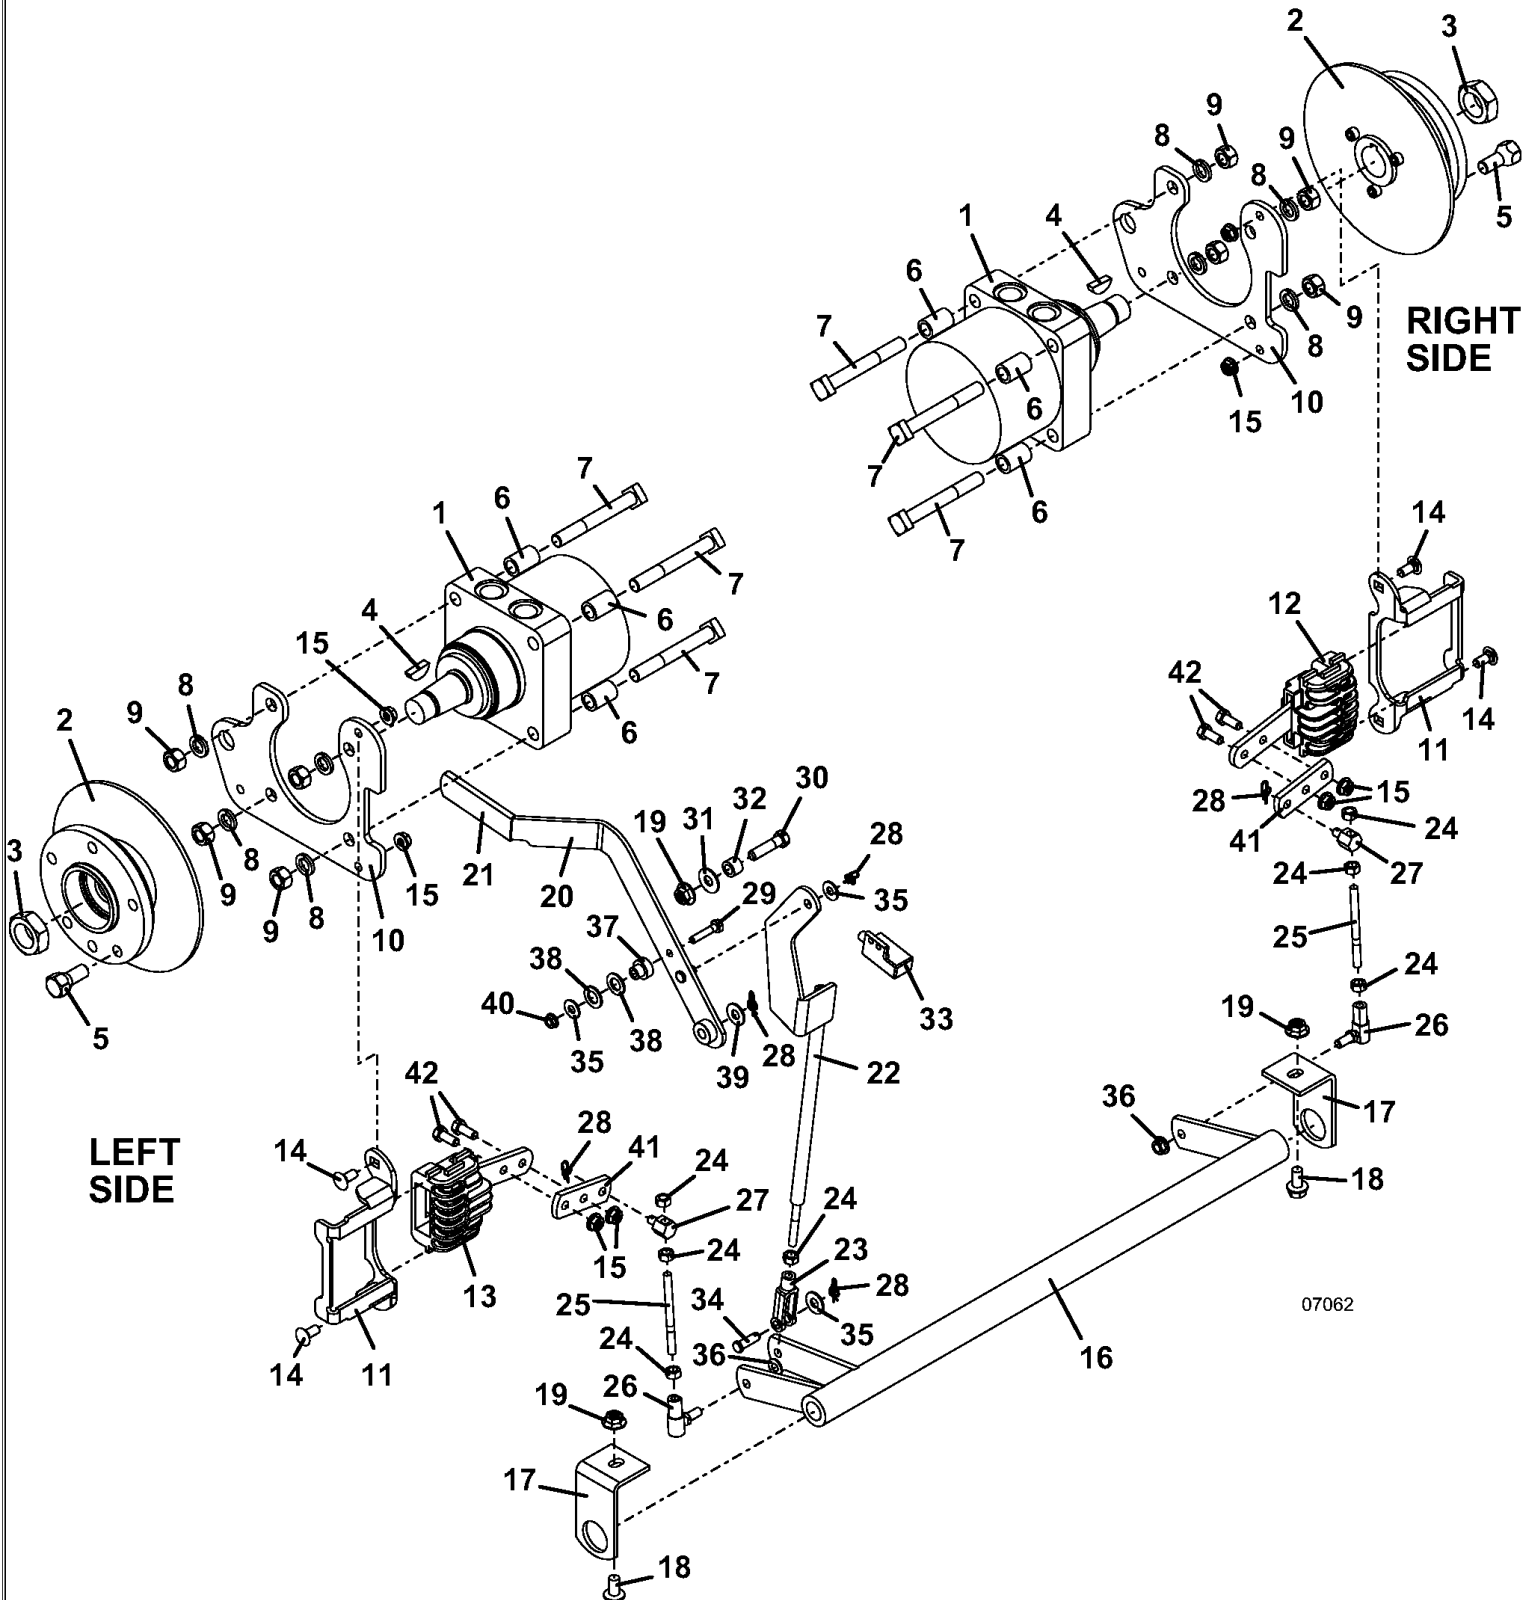

Title: QUIK PARTS
Heading: FRONT MOUNTS
Model: 725DT6
Year: 2009
Assembly: BRAKE ASSEMBLY