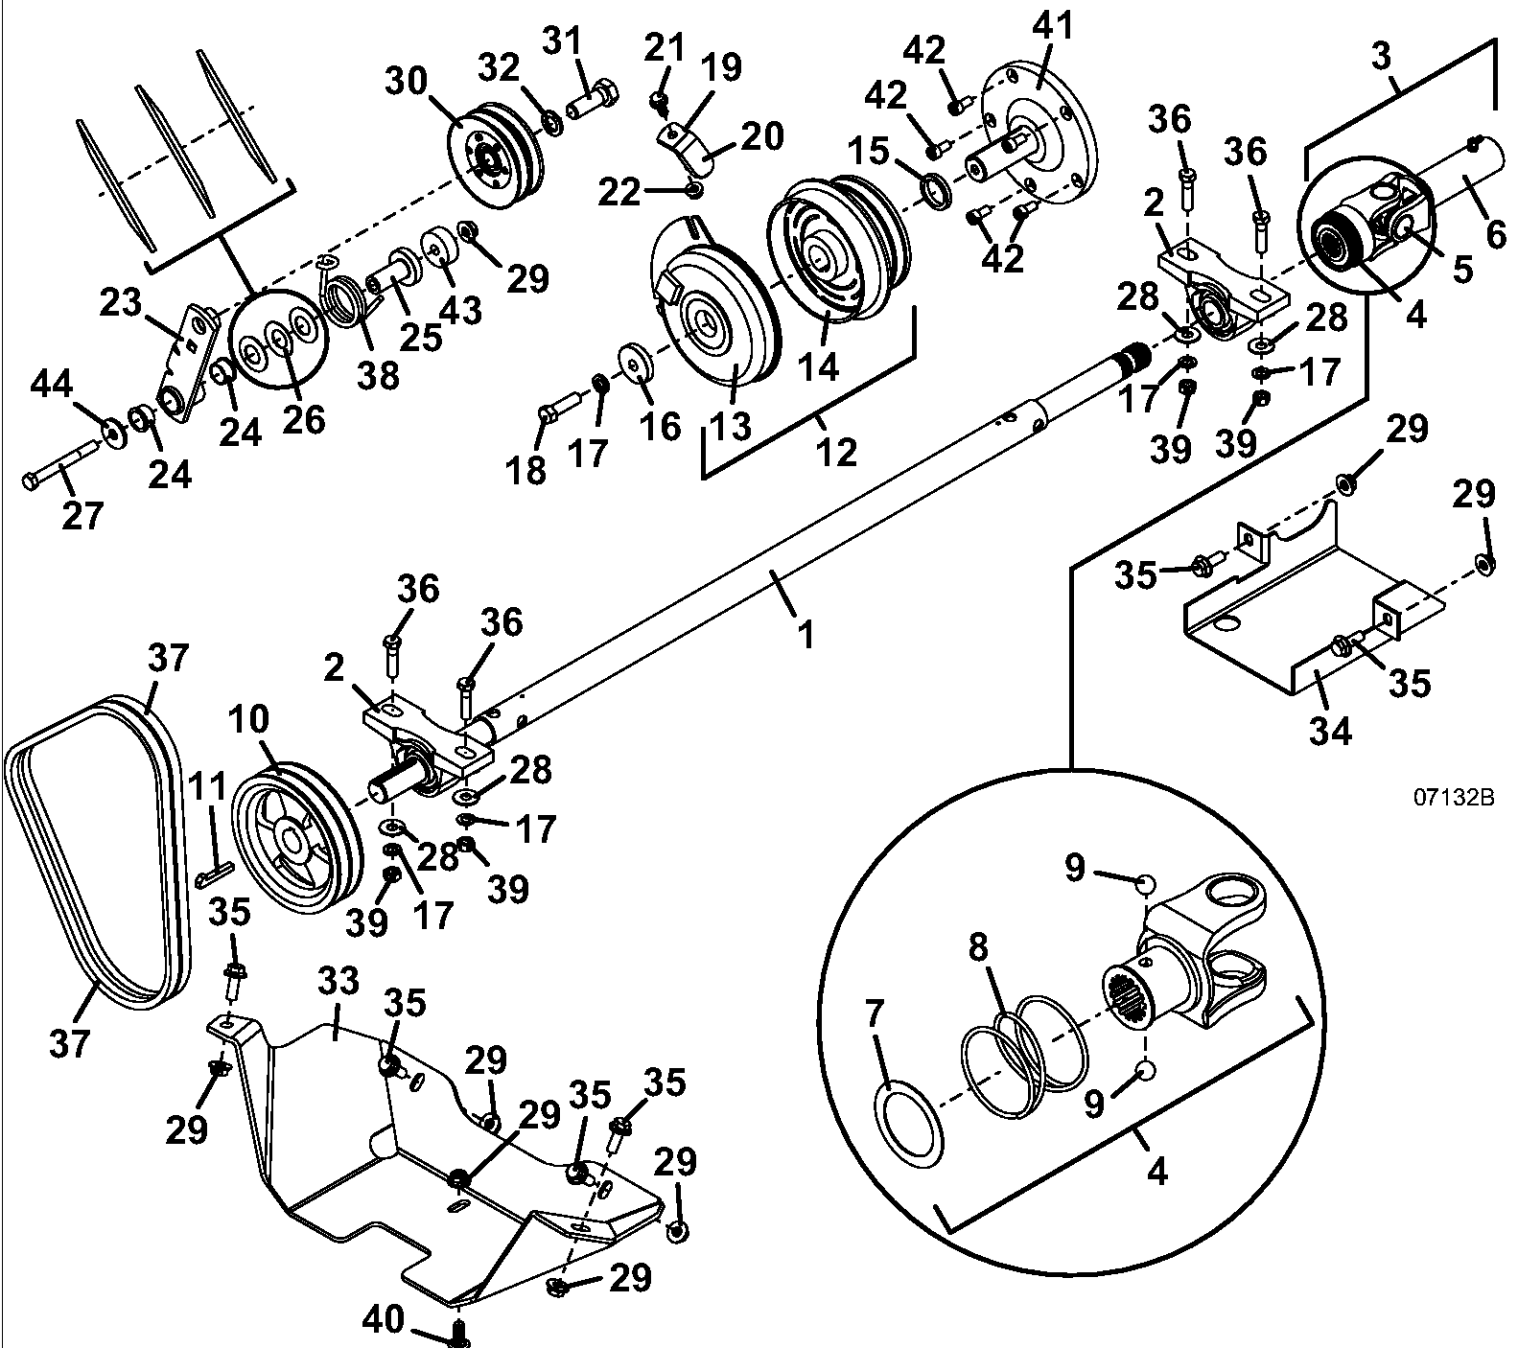

Title: QUIK PARTS
Heading: FRONT MOUNTS
Model: 725DT6
Year: 2009
Assembly: PTO SHAFT AND CLUTCH ASSEMBLY

07132B