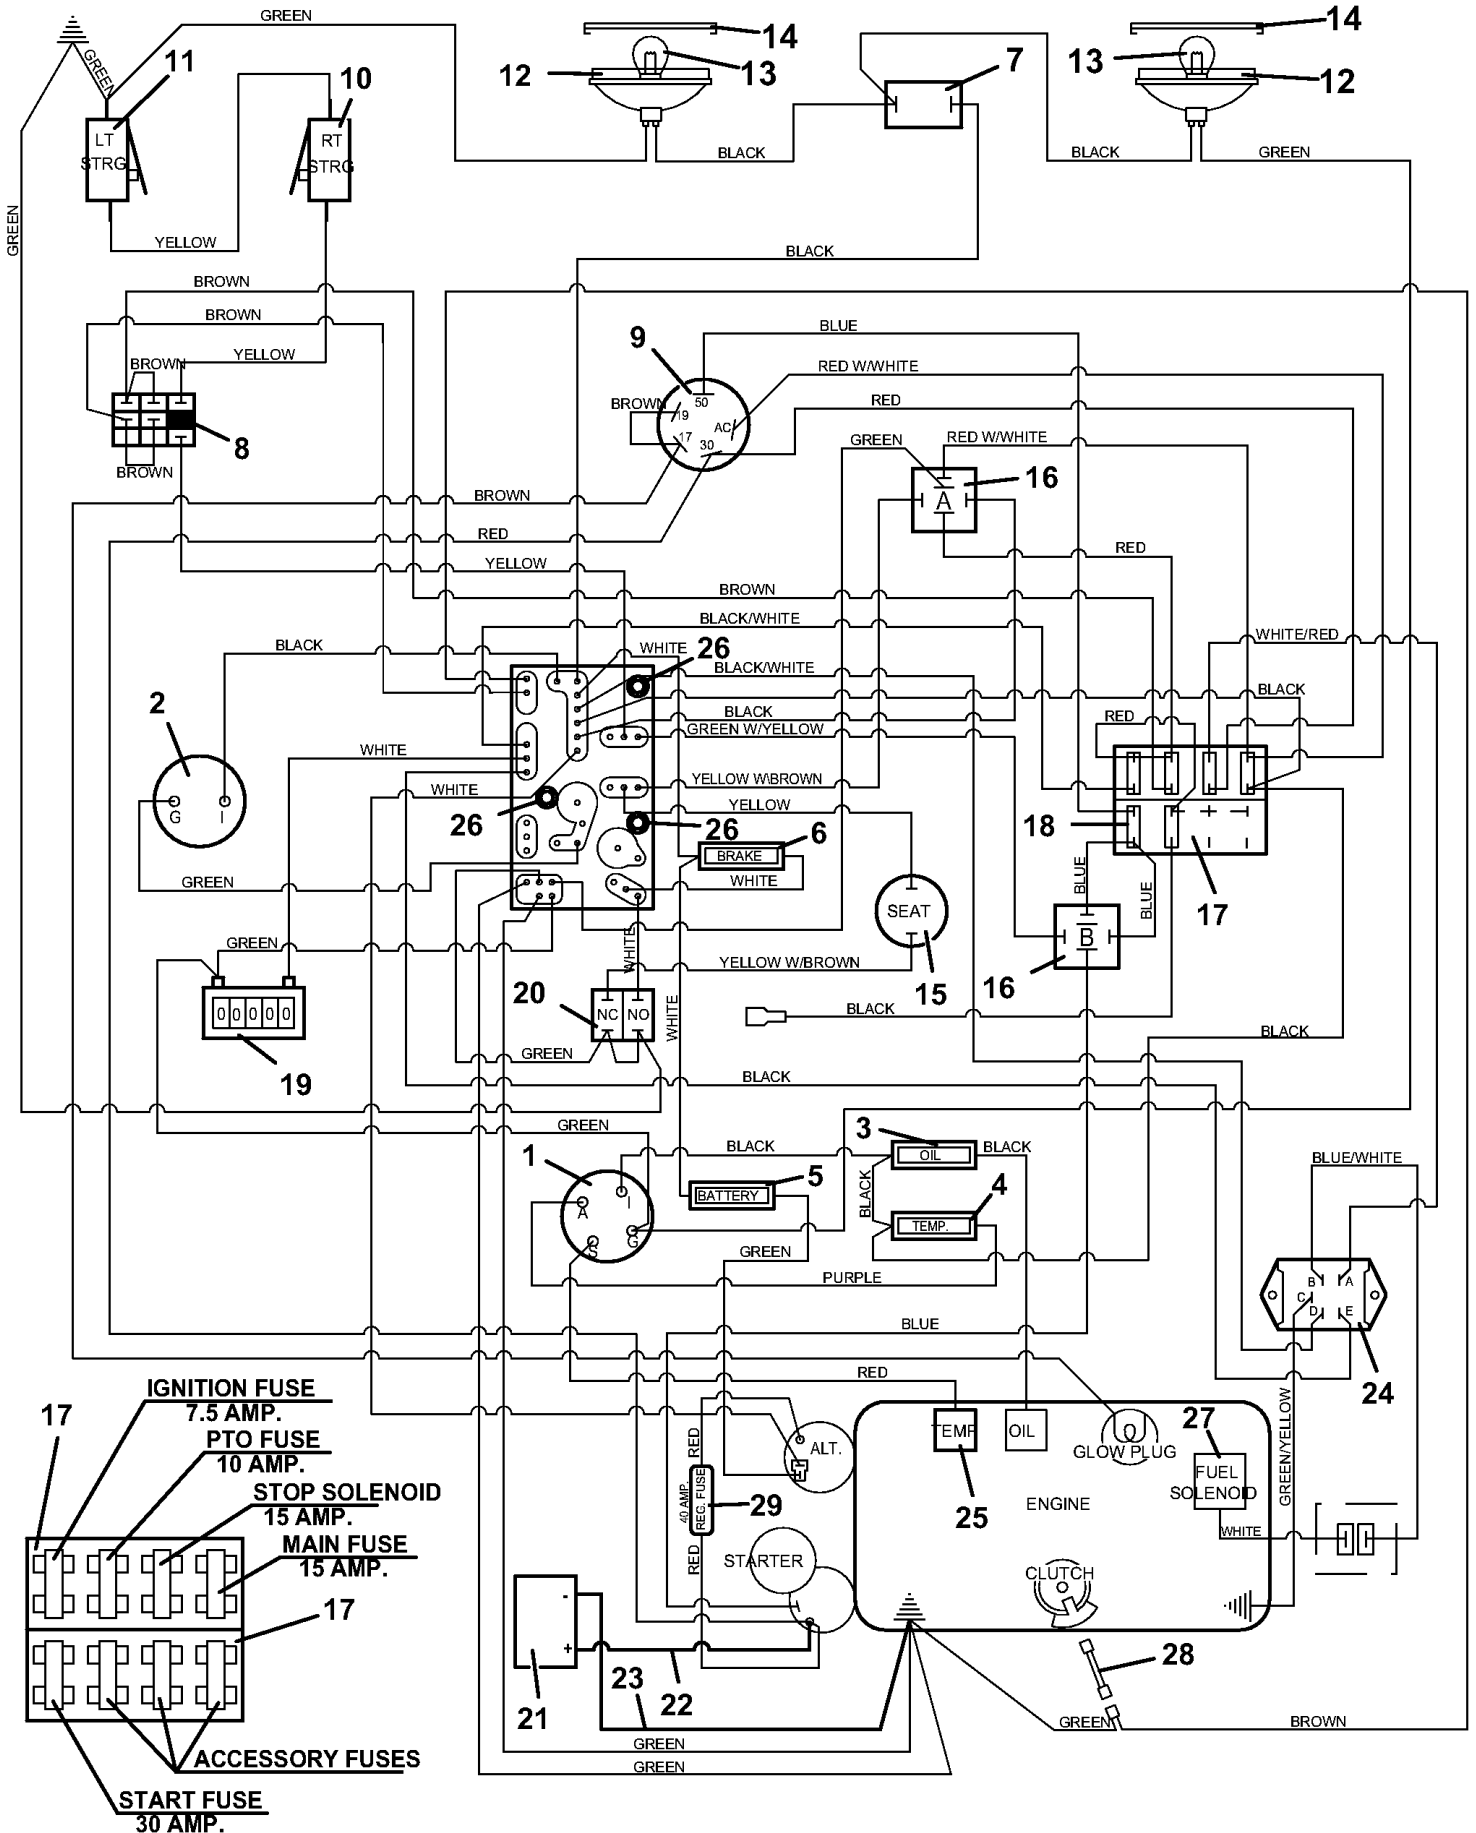

Title: QUIK PARTS
Heading: FRONT MOUNTS
Model: 725DT6
Year: 2009
Assembly: WIRING DIAGRAM