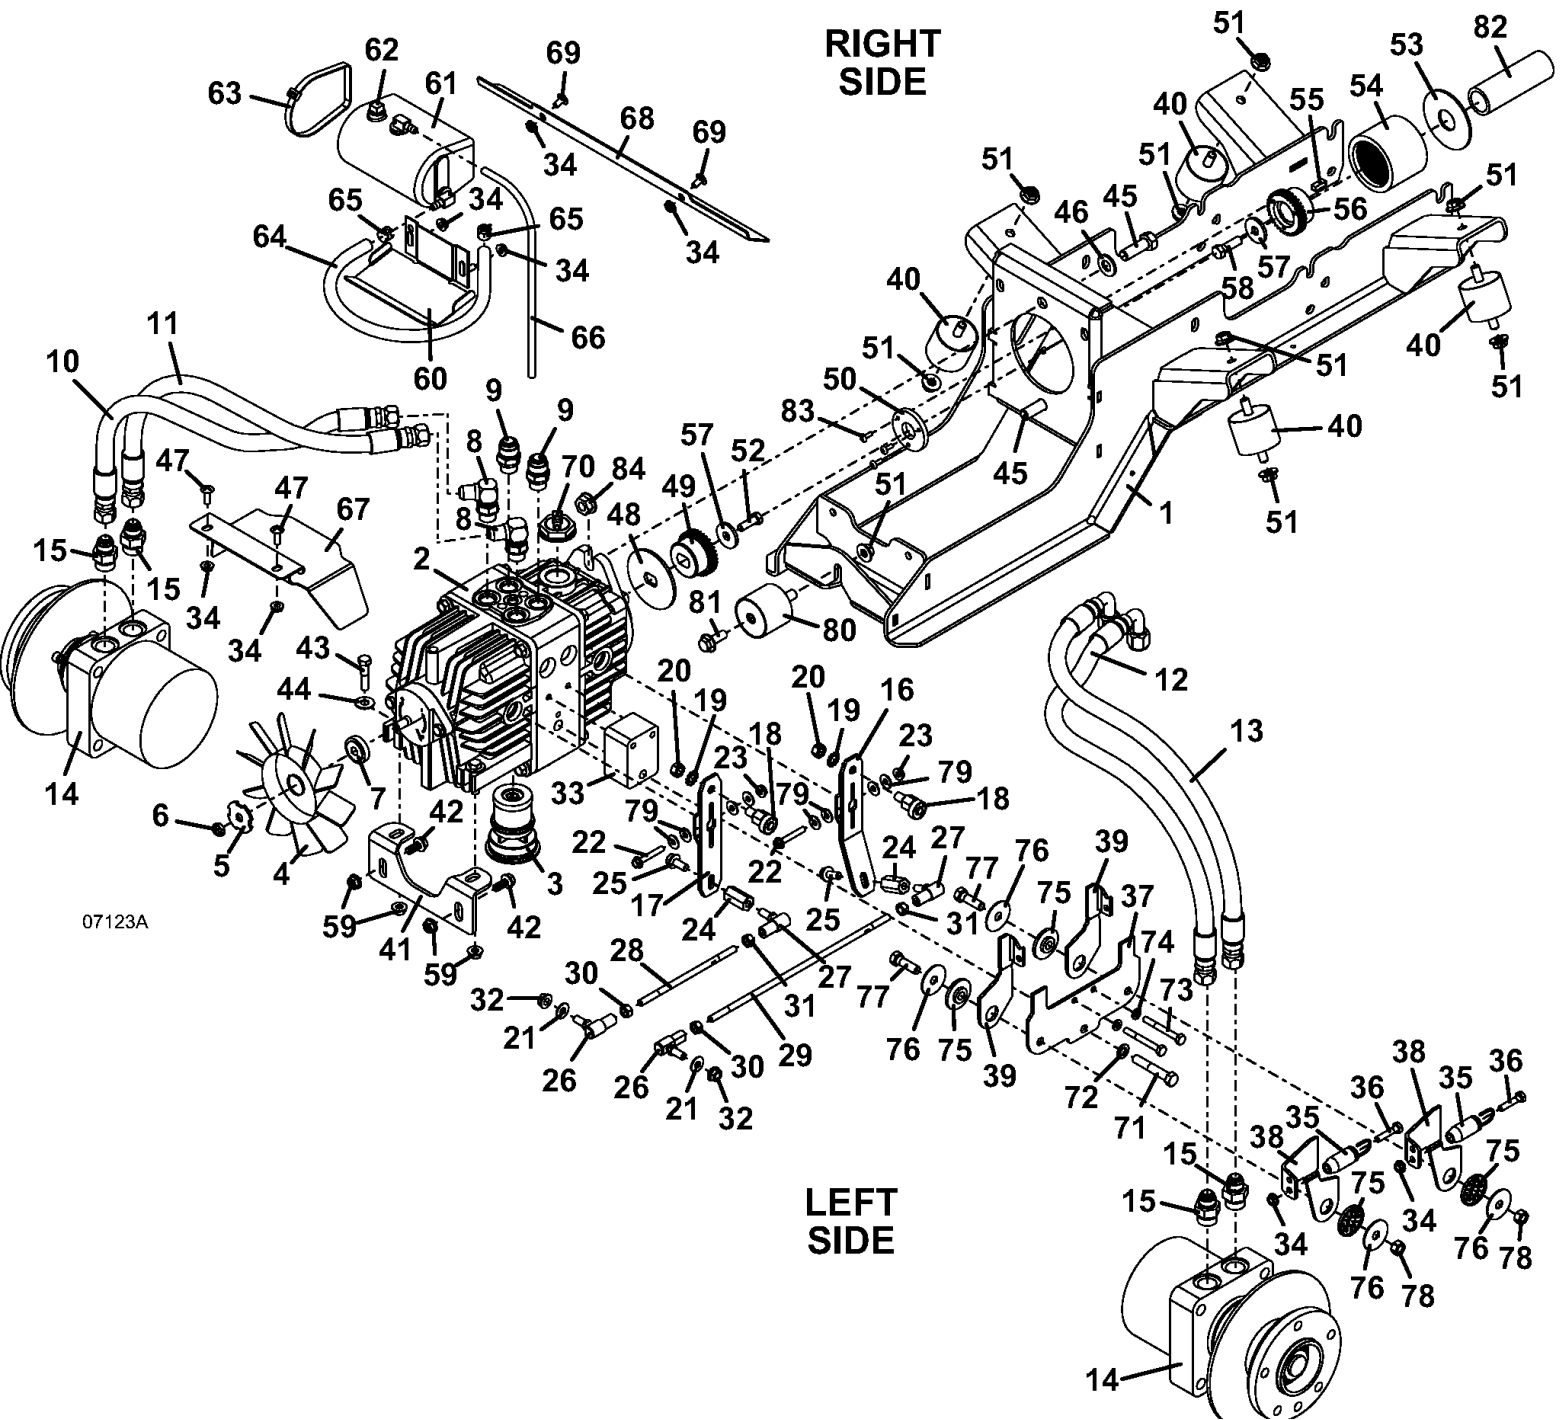

Title: QUIK PARTS
Heading: FRONT MOUNTS
Model: 725DT6
Year: 2009
Assembly: DRIVE ASSEMBLY