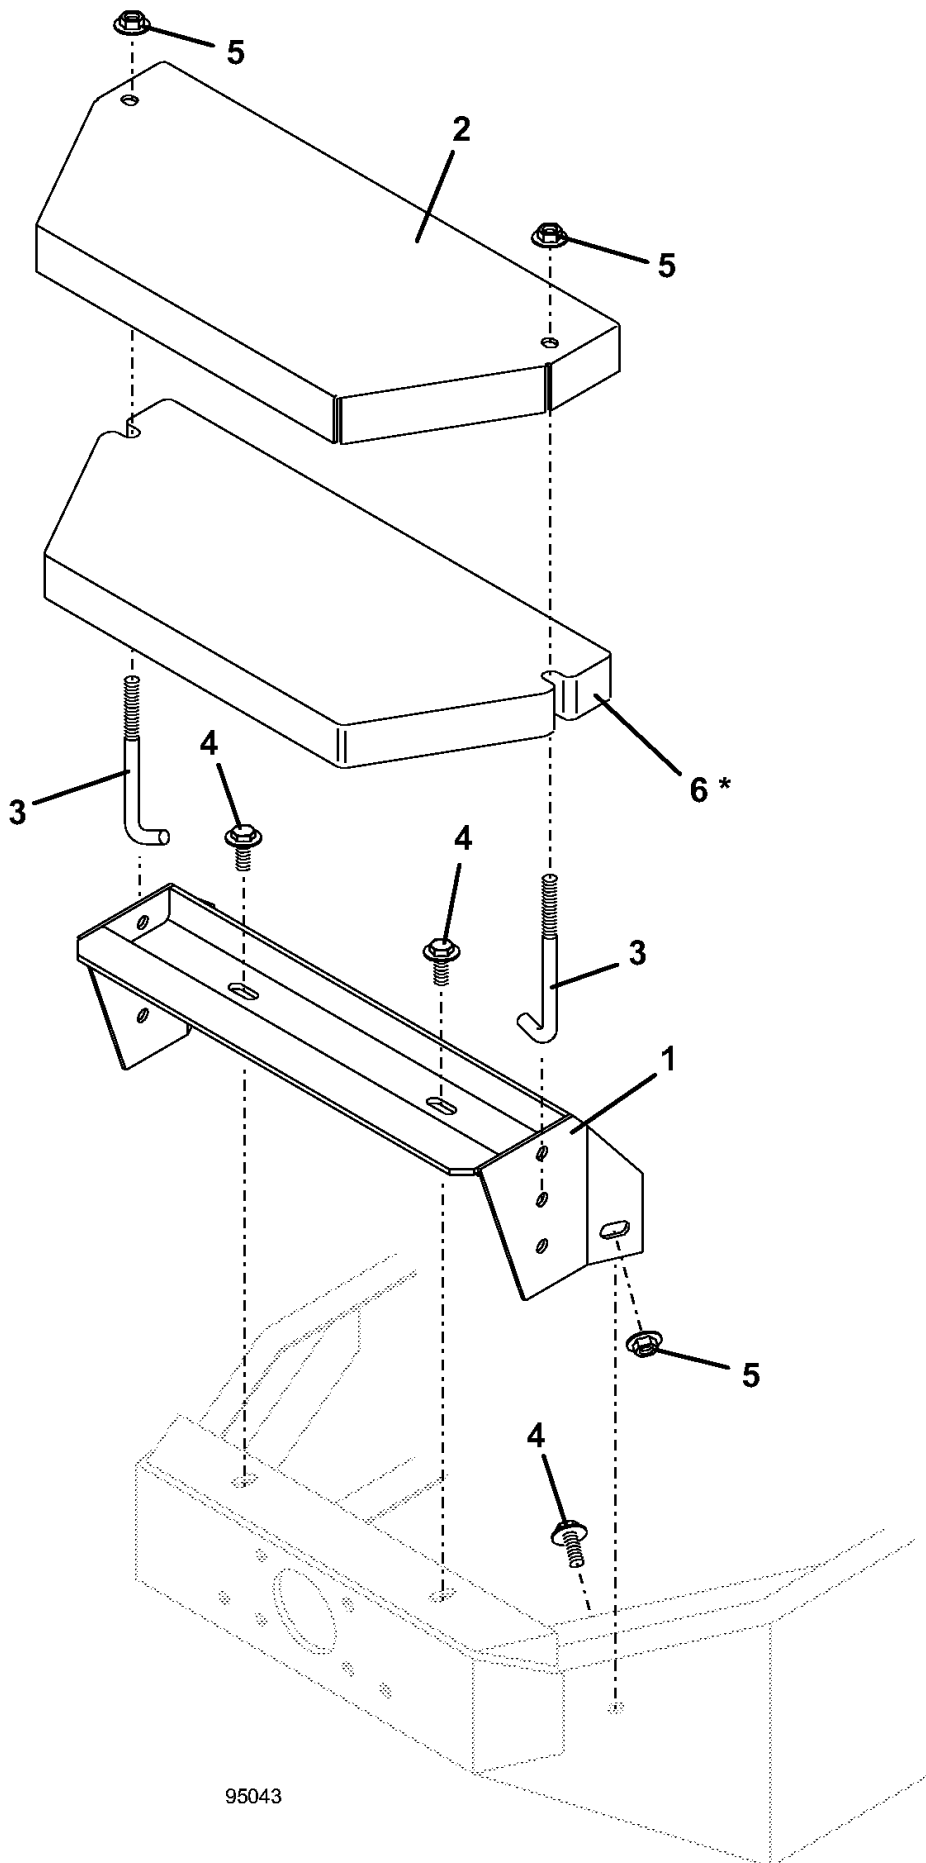

Title: QUIK PARTS
Heading: FRONT MOUNTS
Model: 725DT6
Year: 2009
Assembly: COUNTERWEIGHT MOUNT KIT