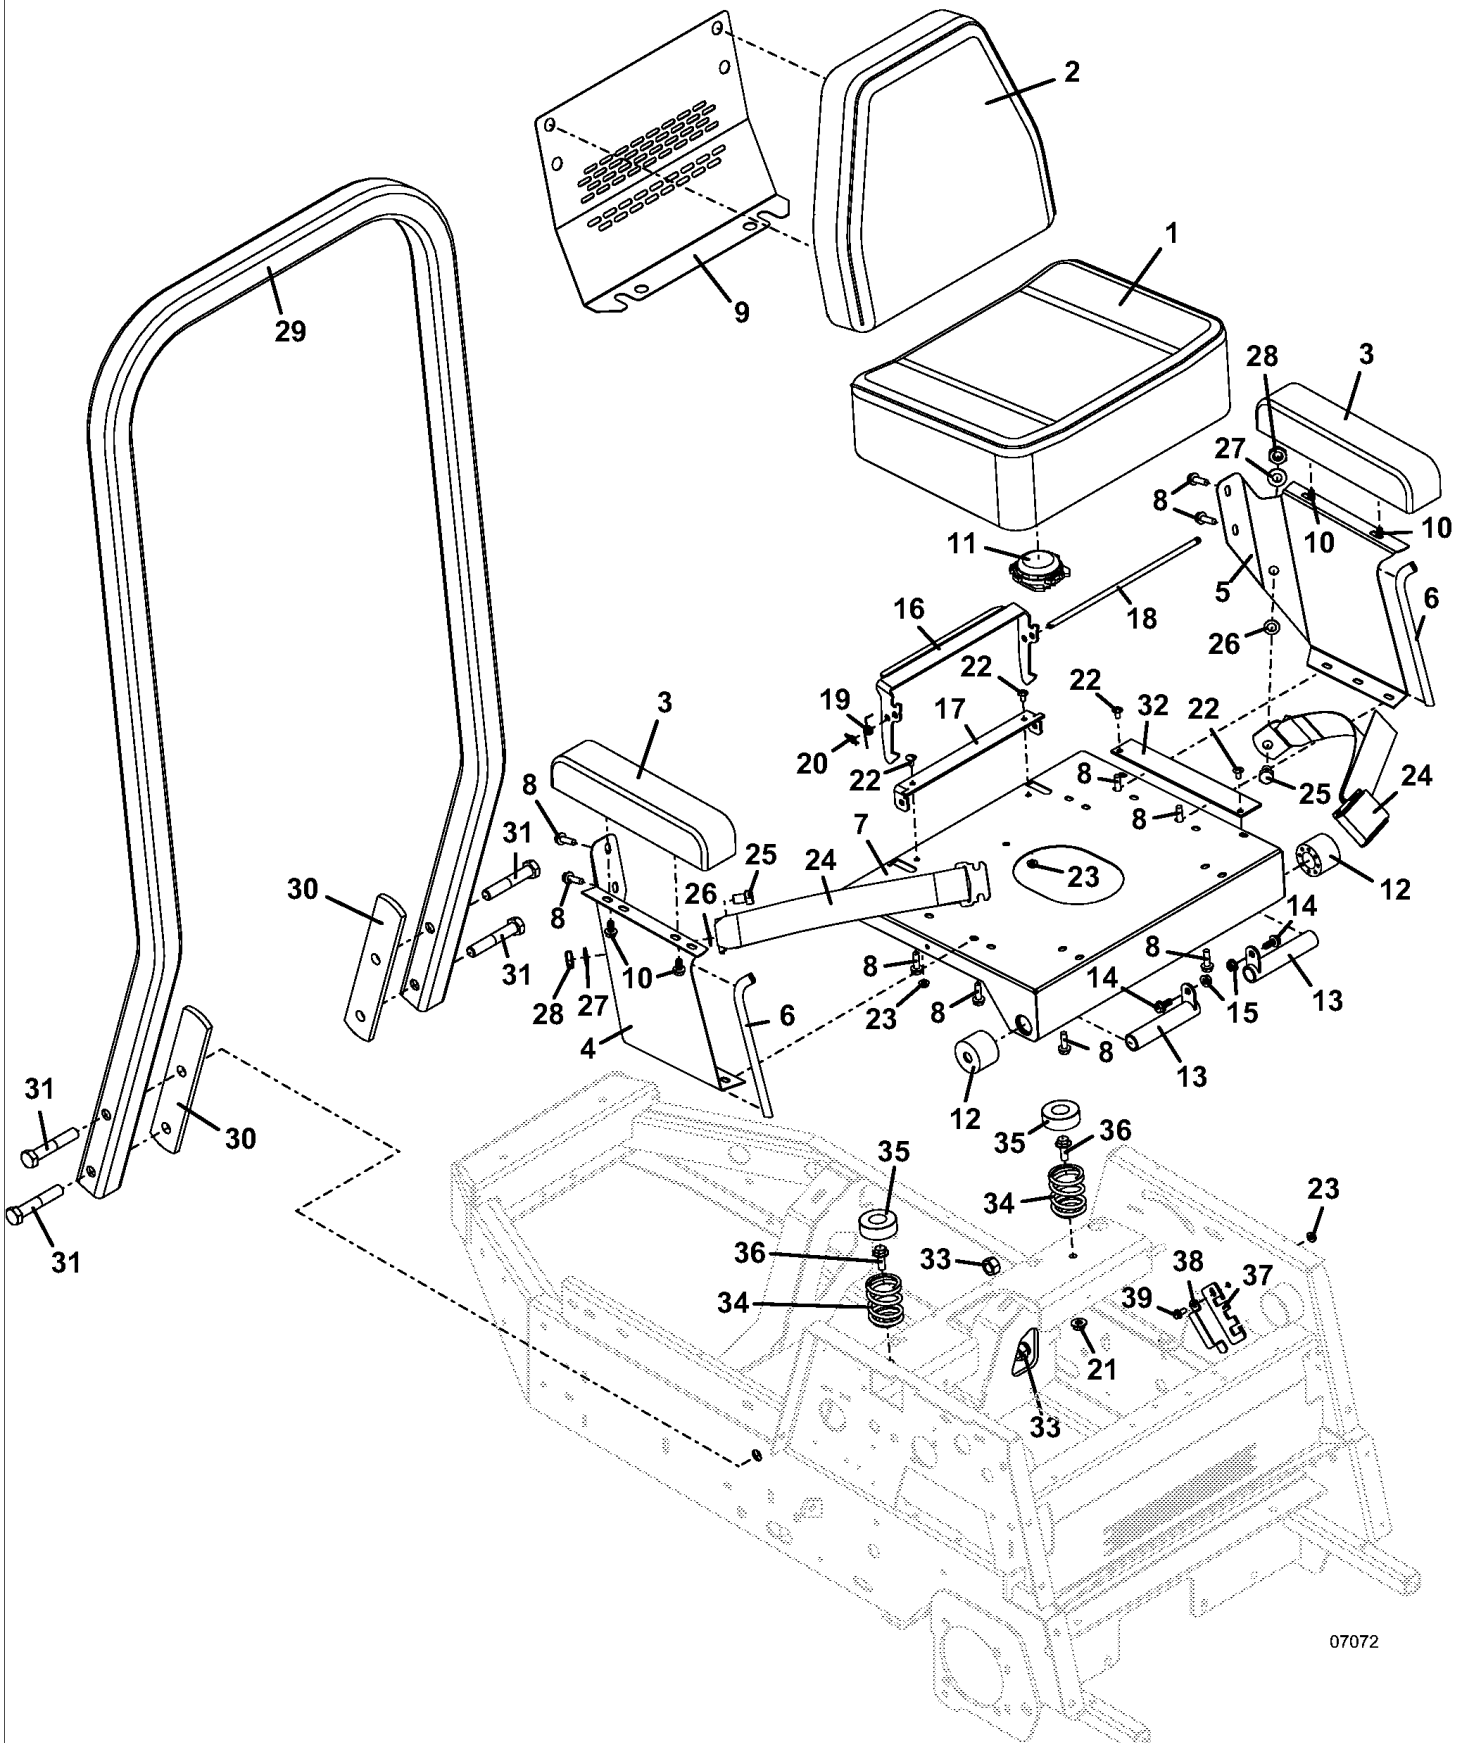

Title: QUIK PARTS
Heading: FRONT MOUNTS
Model: 725DT6
Year: 2009
Assembly: ROPS AND SEAT ASSEMBLY