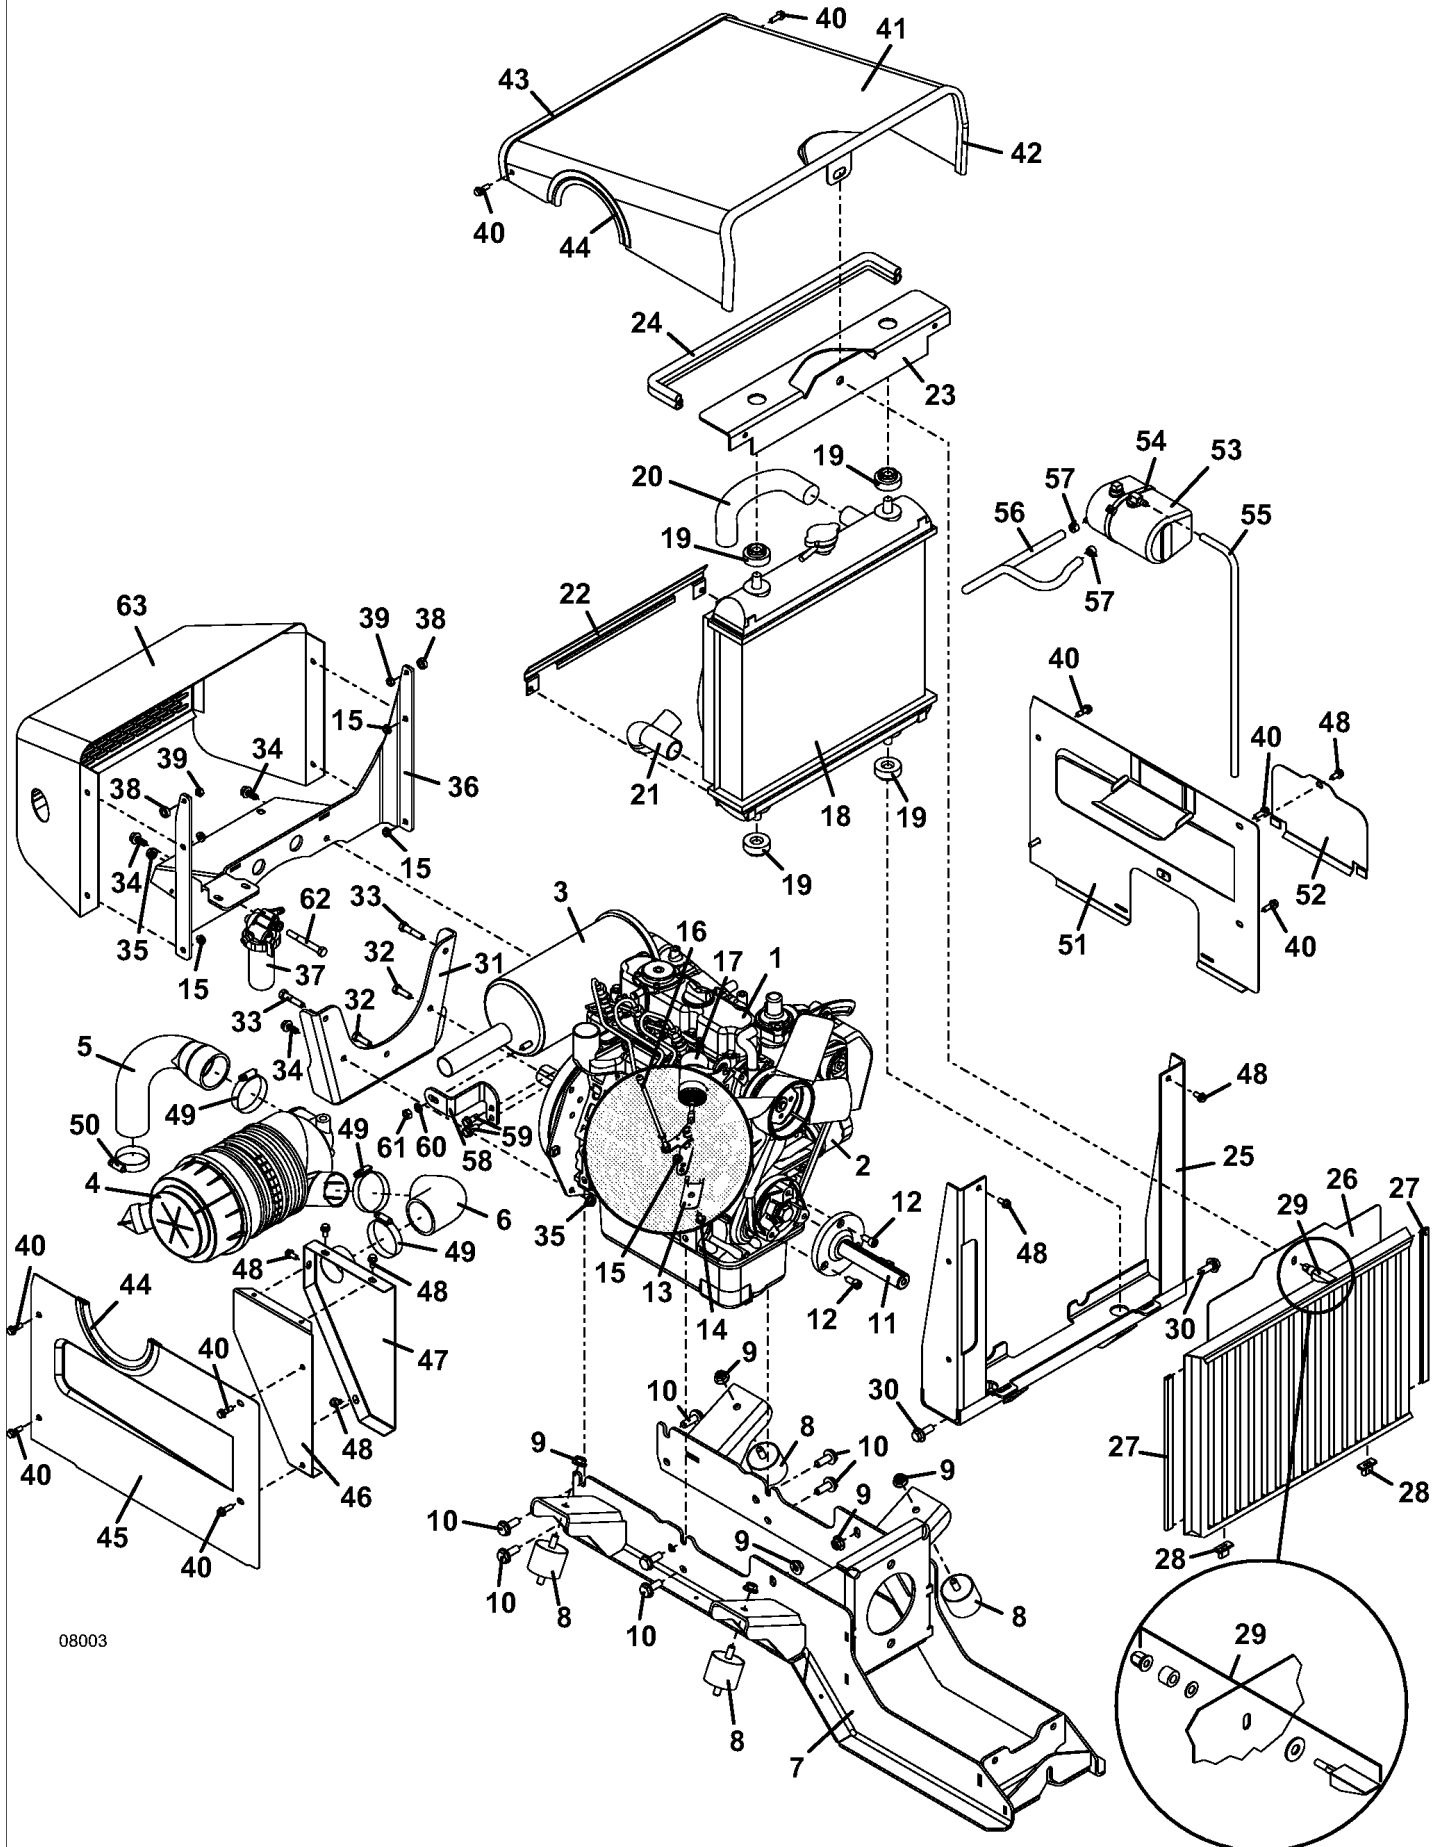

Title: QUIK PARTS
Heading: FRONT MOUNTS
Model: 725DT6
Year: 2009
Assembly: ENGINE ASSEMBLY