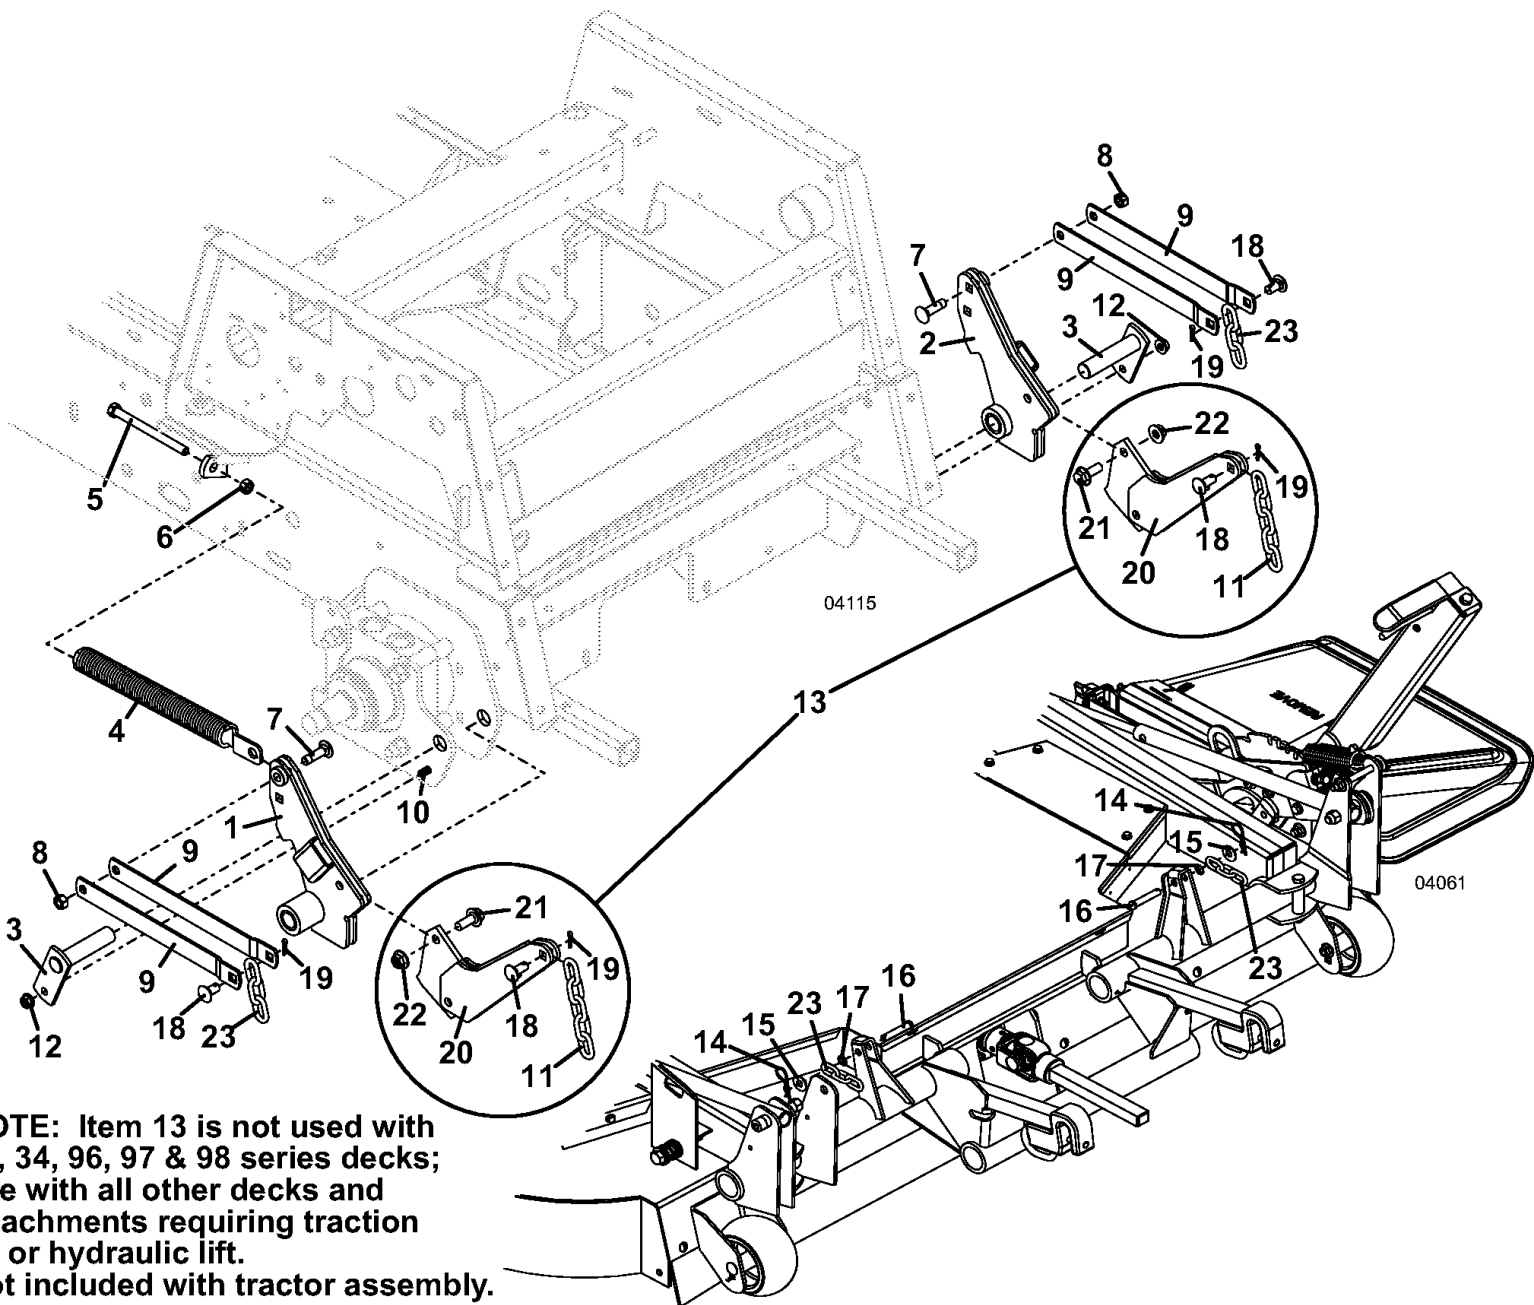

Title: QUIK PARTS
Heading: FRONT MOUNTS
Model: 725DT6
Year: 2009
Assembly: TRACTION KIT