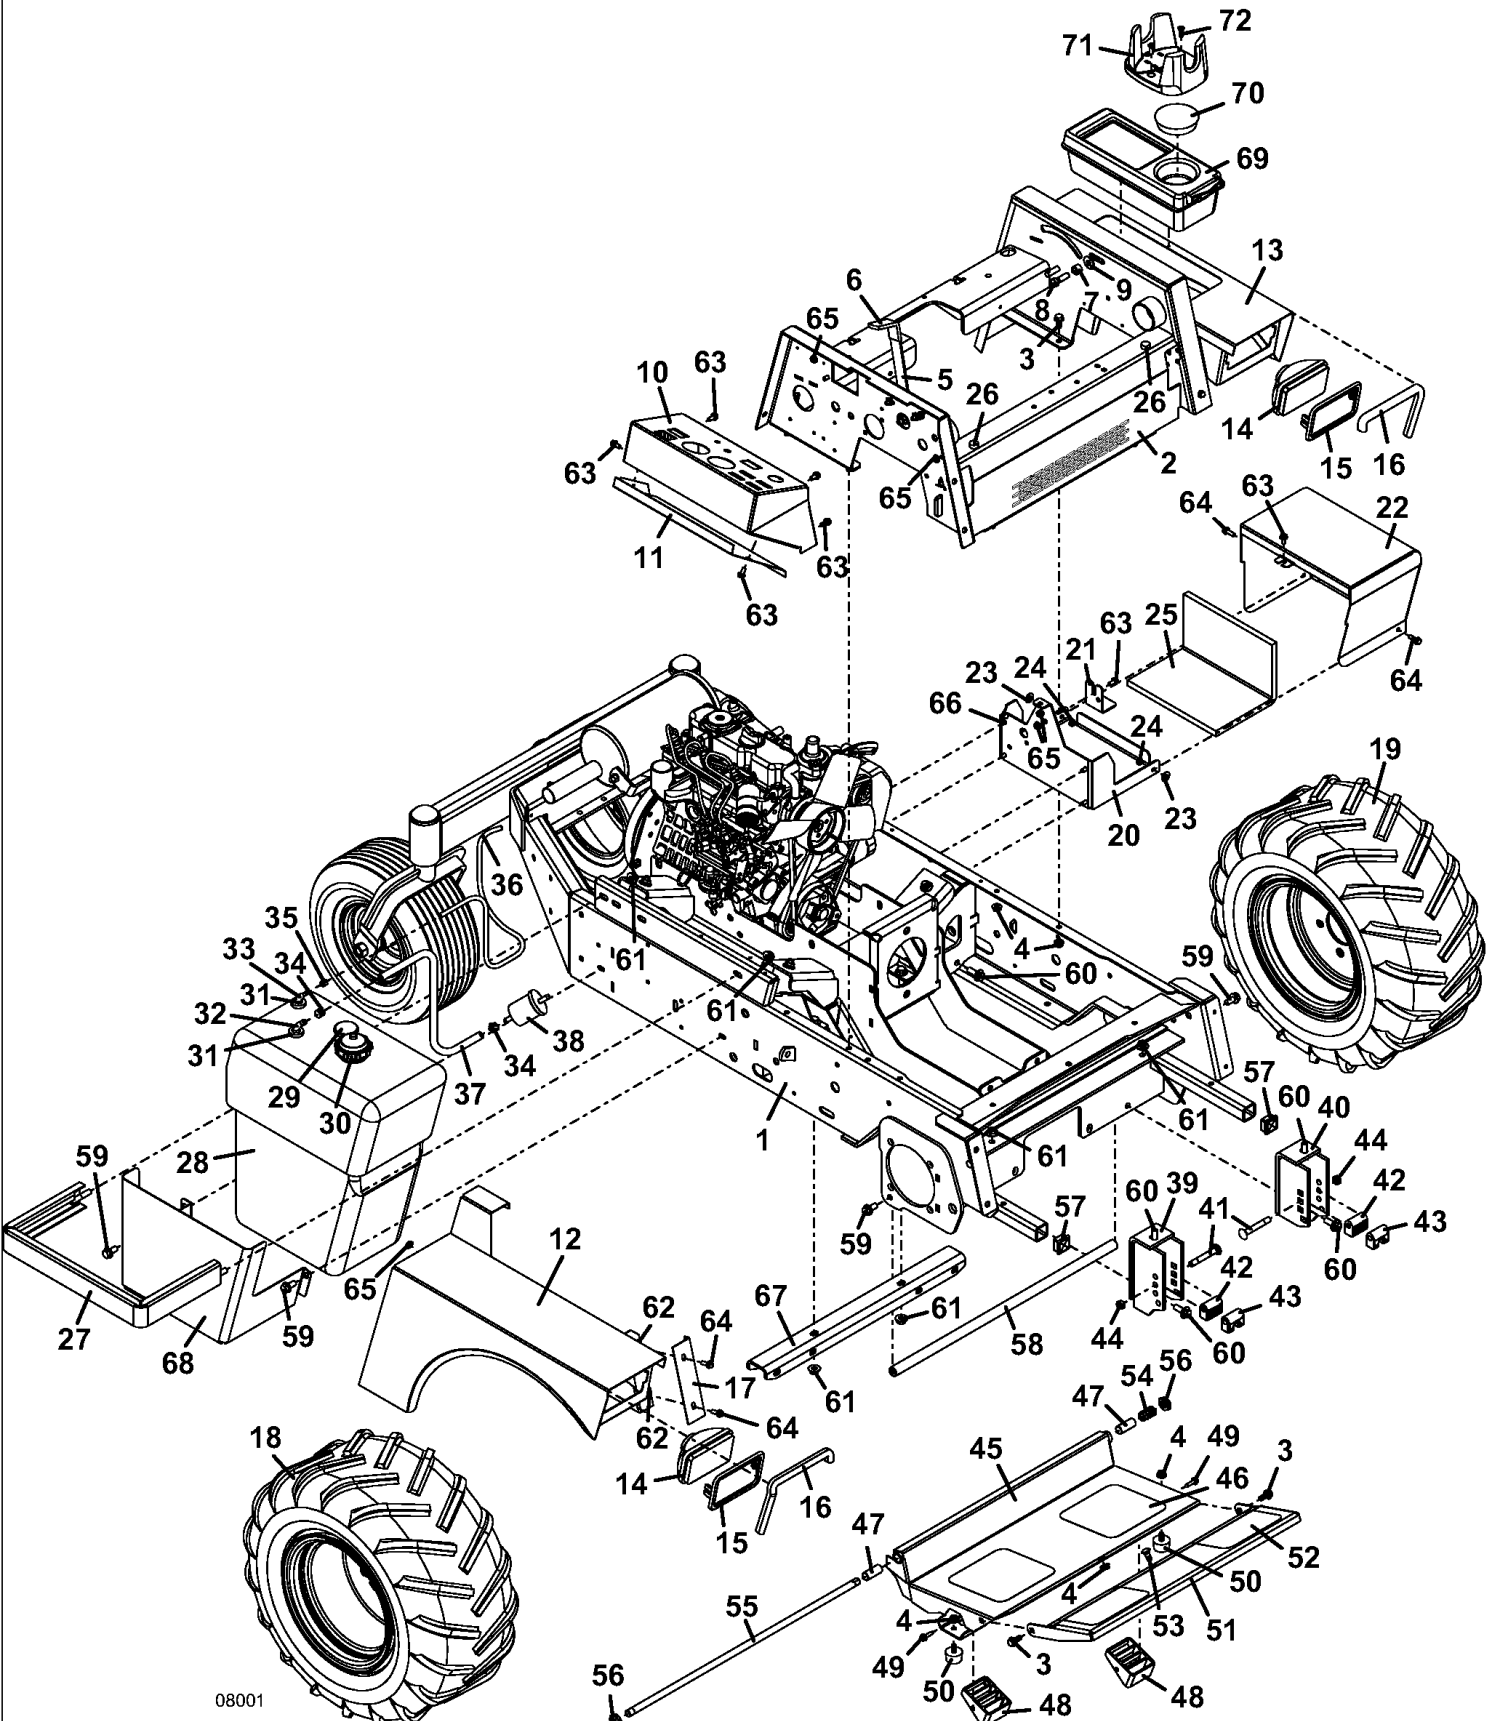

Title: QUIK PARTS
Heading: FRONT MOUNTS
Model: 725DT6
Year: 2009
Assembly: TRACTOR ASSEMBLY