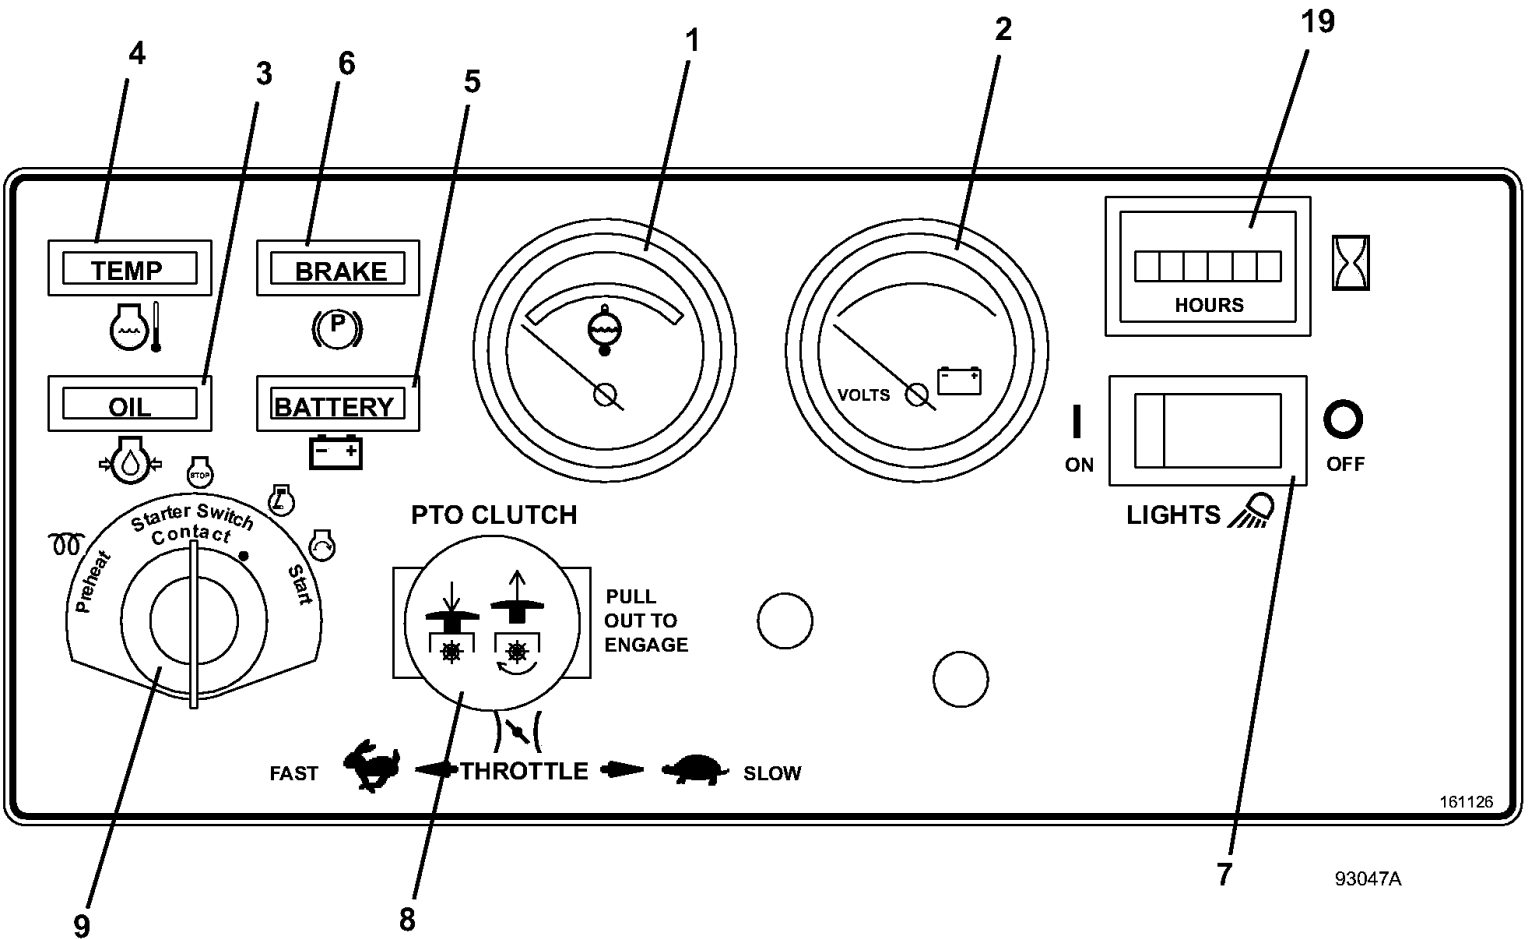

Title: QUIK PARTS
Heading: FRONT MOUNTS
Model: 725DT6
Year: 2009
Assembly: CONSOLE

161126

93047A

Title: QUIK PARTS
Heading: FRONT MOUNTS
Model: 725DT6
Year: 2009
Assembly: CONSOLE

PARTS LIST

| | | |
|----|--------|-------------------------------|
| 1 | 141160 | GAUGE - TEMP ZONED ELECTRIC |
| 2 | 141200 | GAUGE - VOLTMETER |
| 3 | 182327 | LIGHT INDICATOR - OIL |
| 4 | 182328 | LIGHT INDICATOR - TEMP |
| 5 | 182325 | LIGHT INDICATOR - BATTERY |
| 6 | 182326 | LIGHT INDICATOR - BRAKE |
| 7 | 184179 | SWITCH - ROCKER |
| 8 | 183925 | SWITCH - PUSH/PULL |
| 9 | 183827 | SWITCH - KEY-SEALED-KUBOTA |
| 19 | 141551 | HOUR METER - SNAP IN |
| 20 | 161126 | DECAL - CONSOLE PIC 700D/900D |