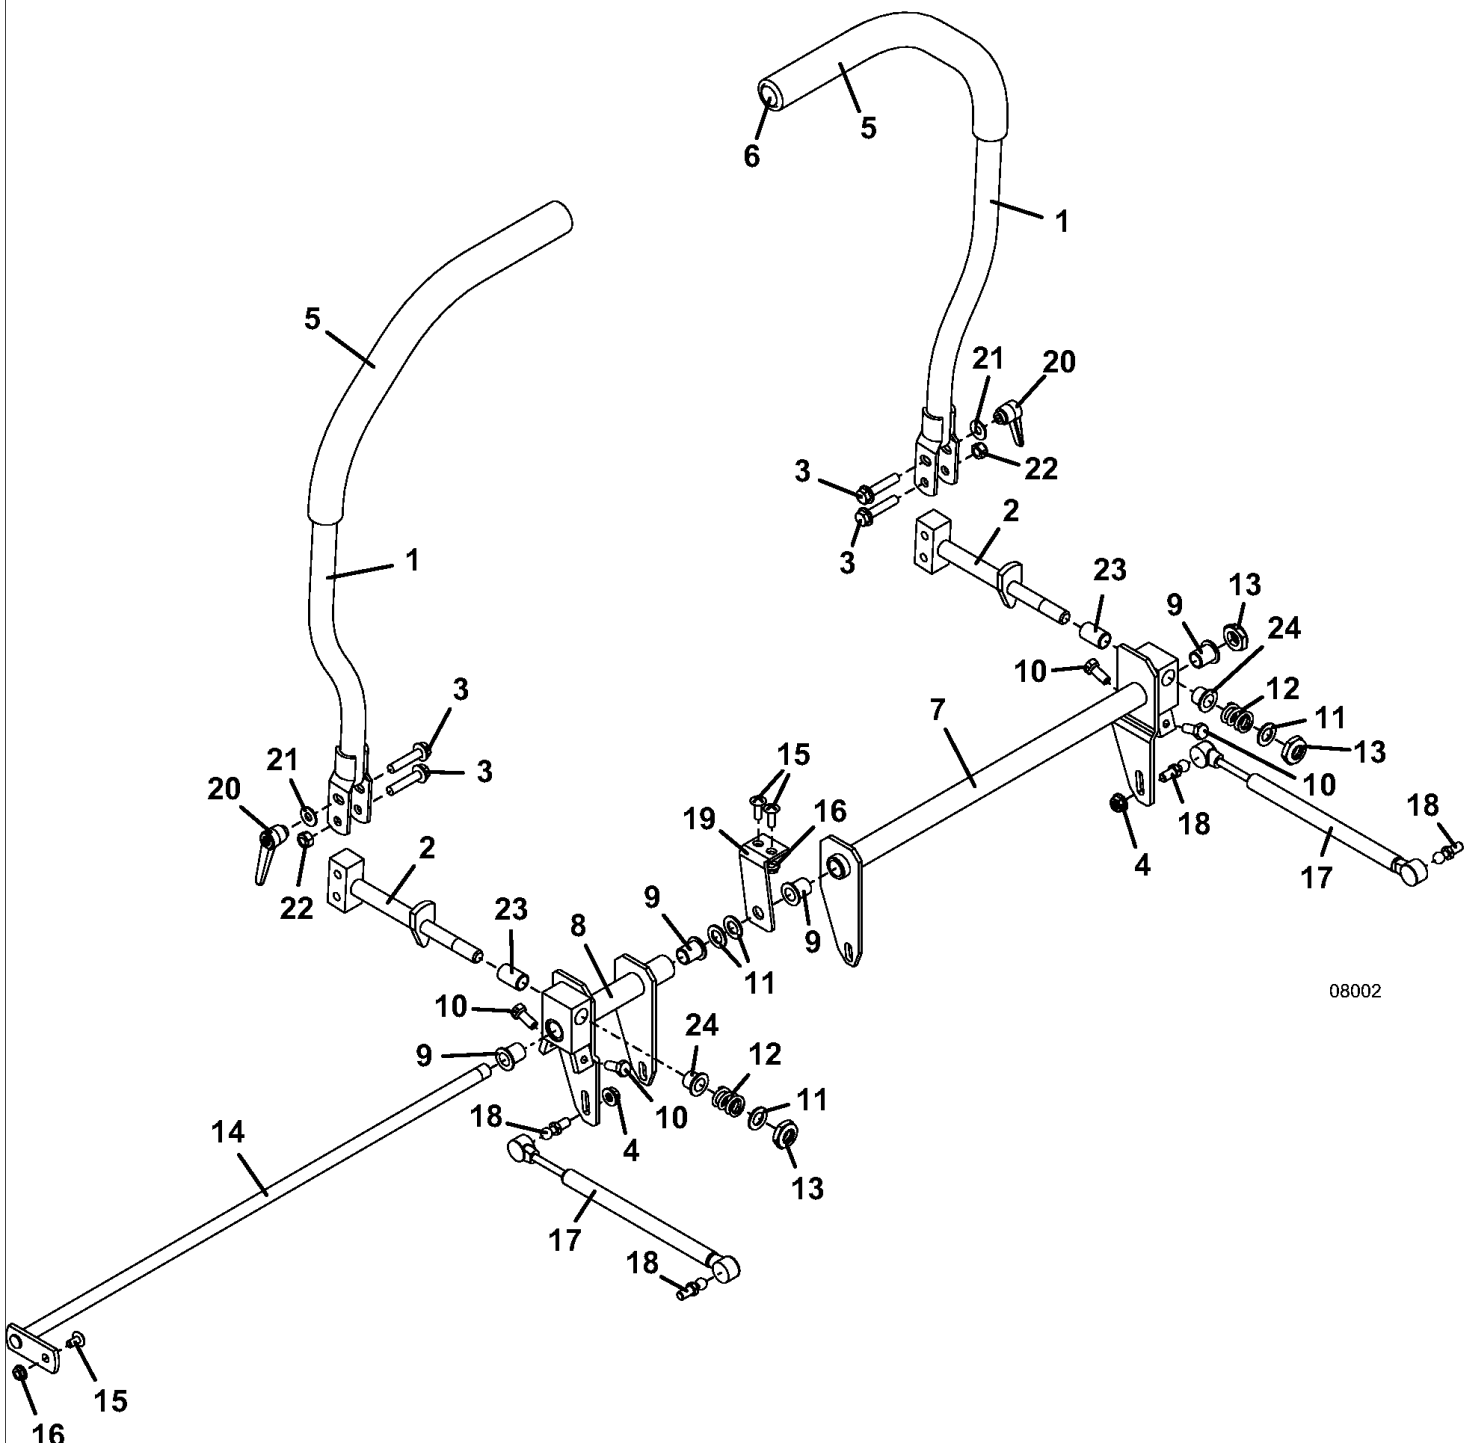

Title: QUIK PARTS
Heading: FRONT MOUNTS
Model: 725DT6
Year: 2009
Assembly: STEERING ASSEMBLY

08002