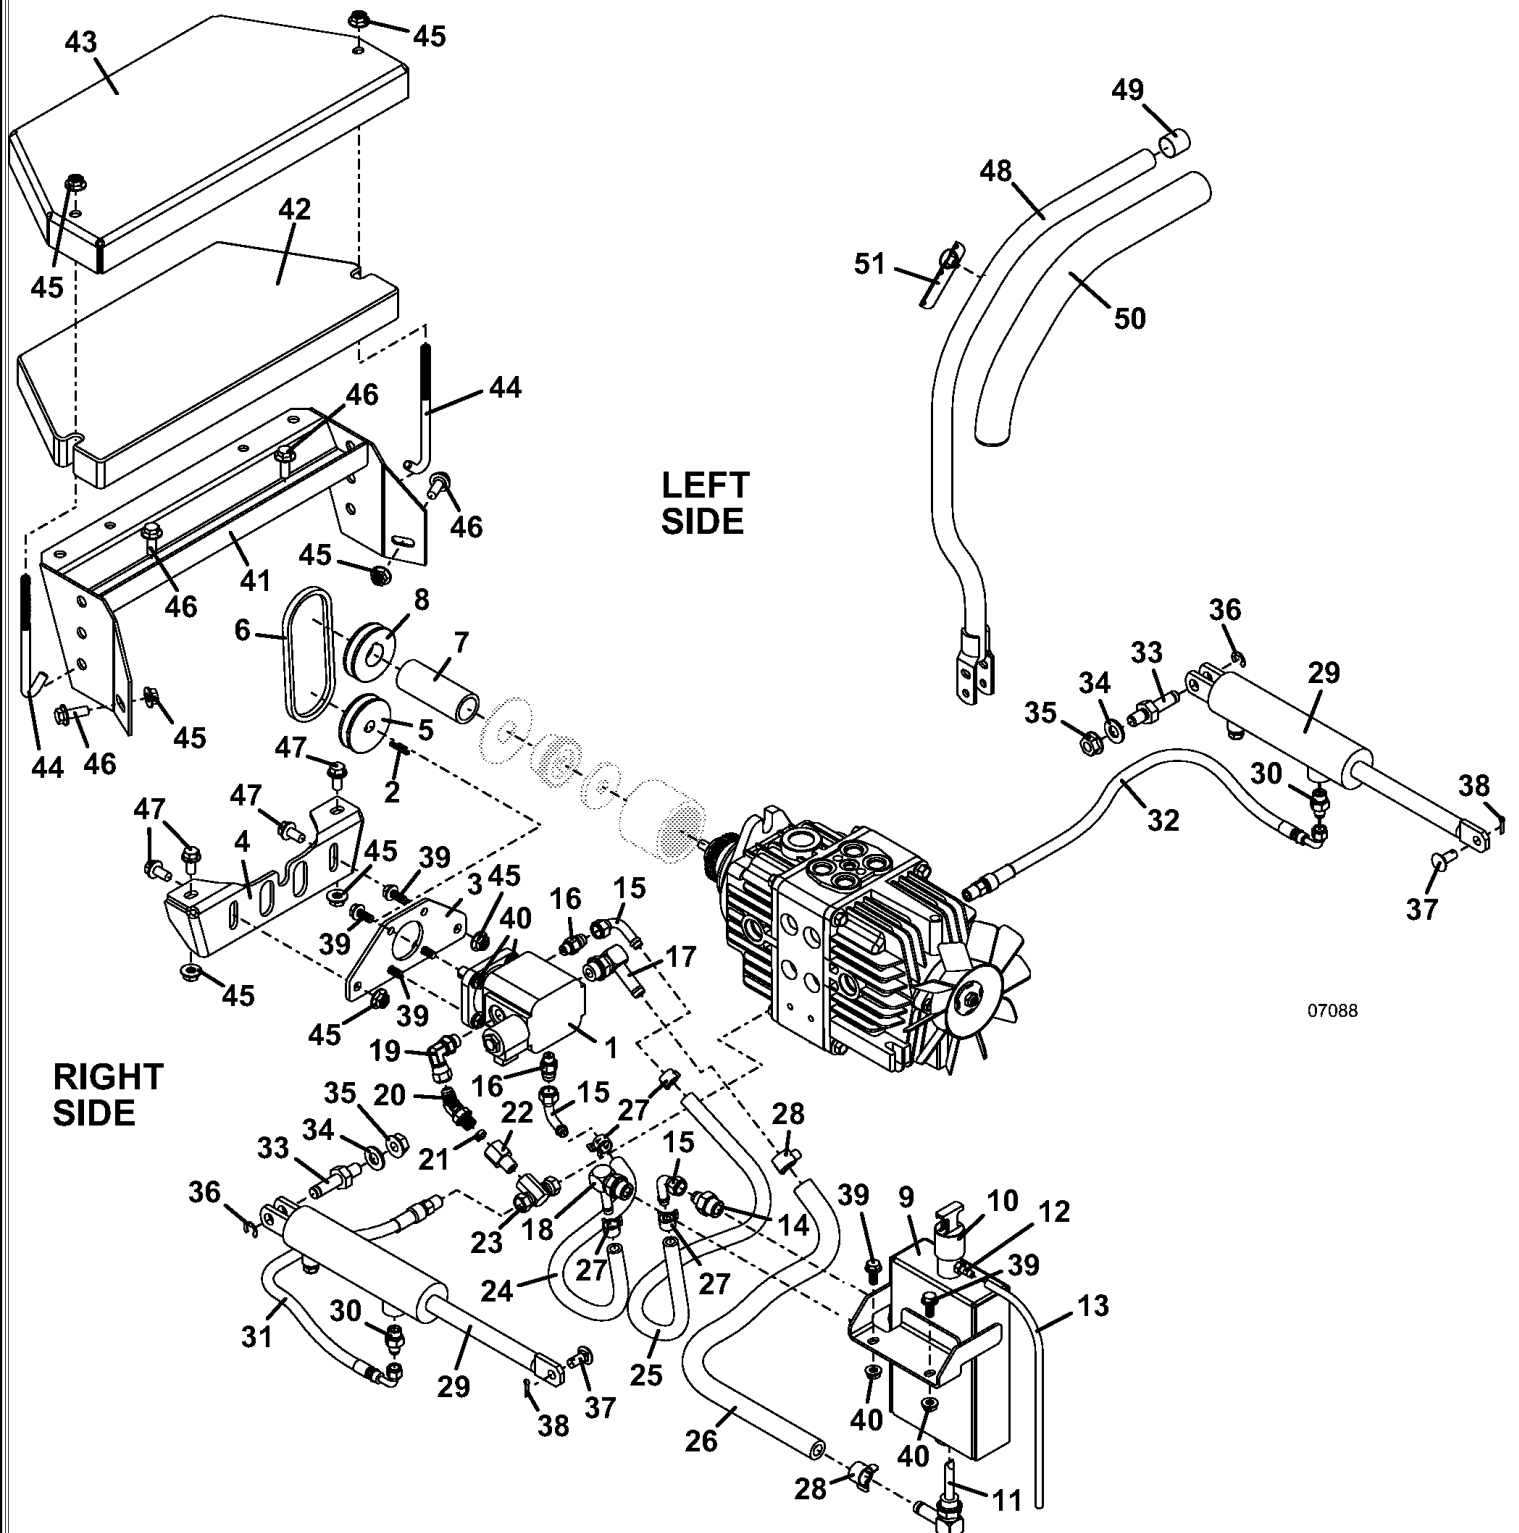

Title: QUIK PARTS
Heading: FRONT MOUNTS
Model: 725DT6
Year: 2009
Assembly: OPTIONAL HYDRAULIC LIFT ASSEMBLY