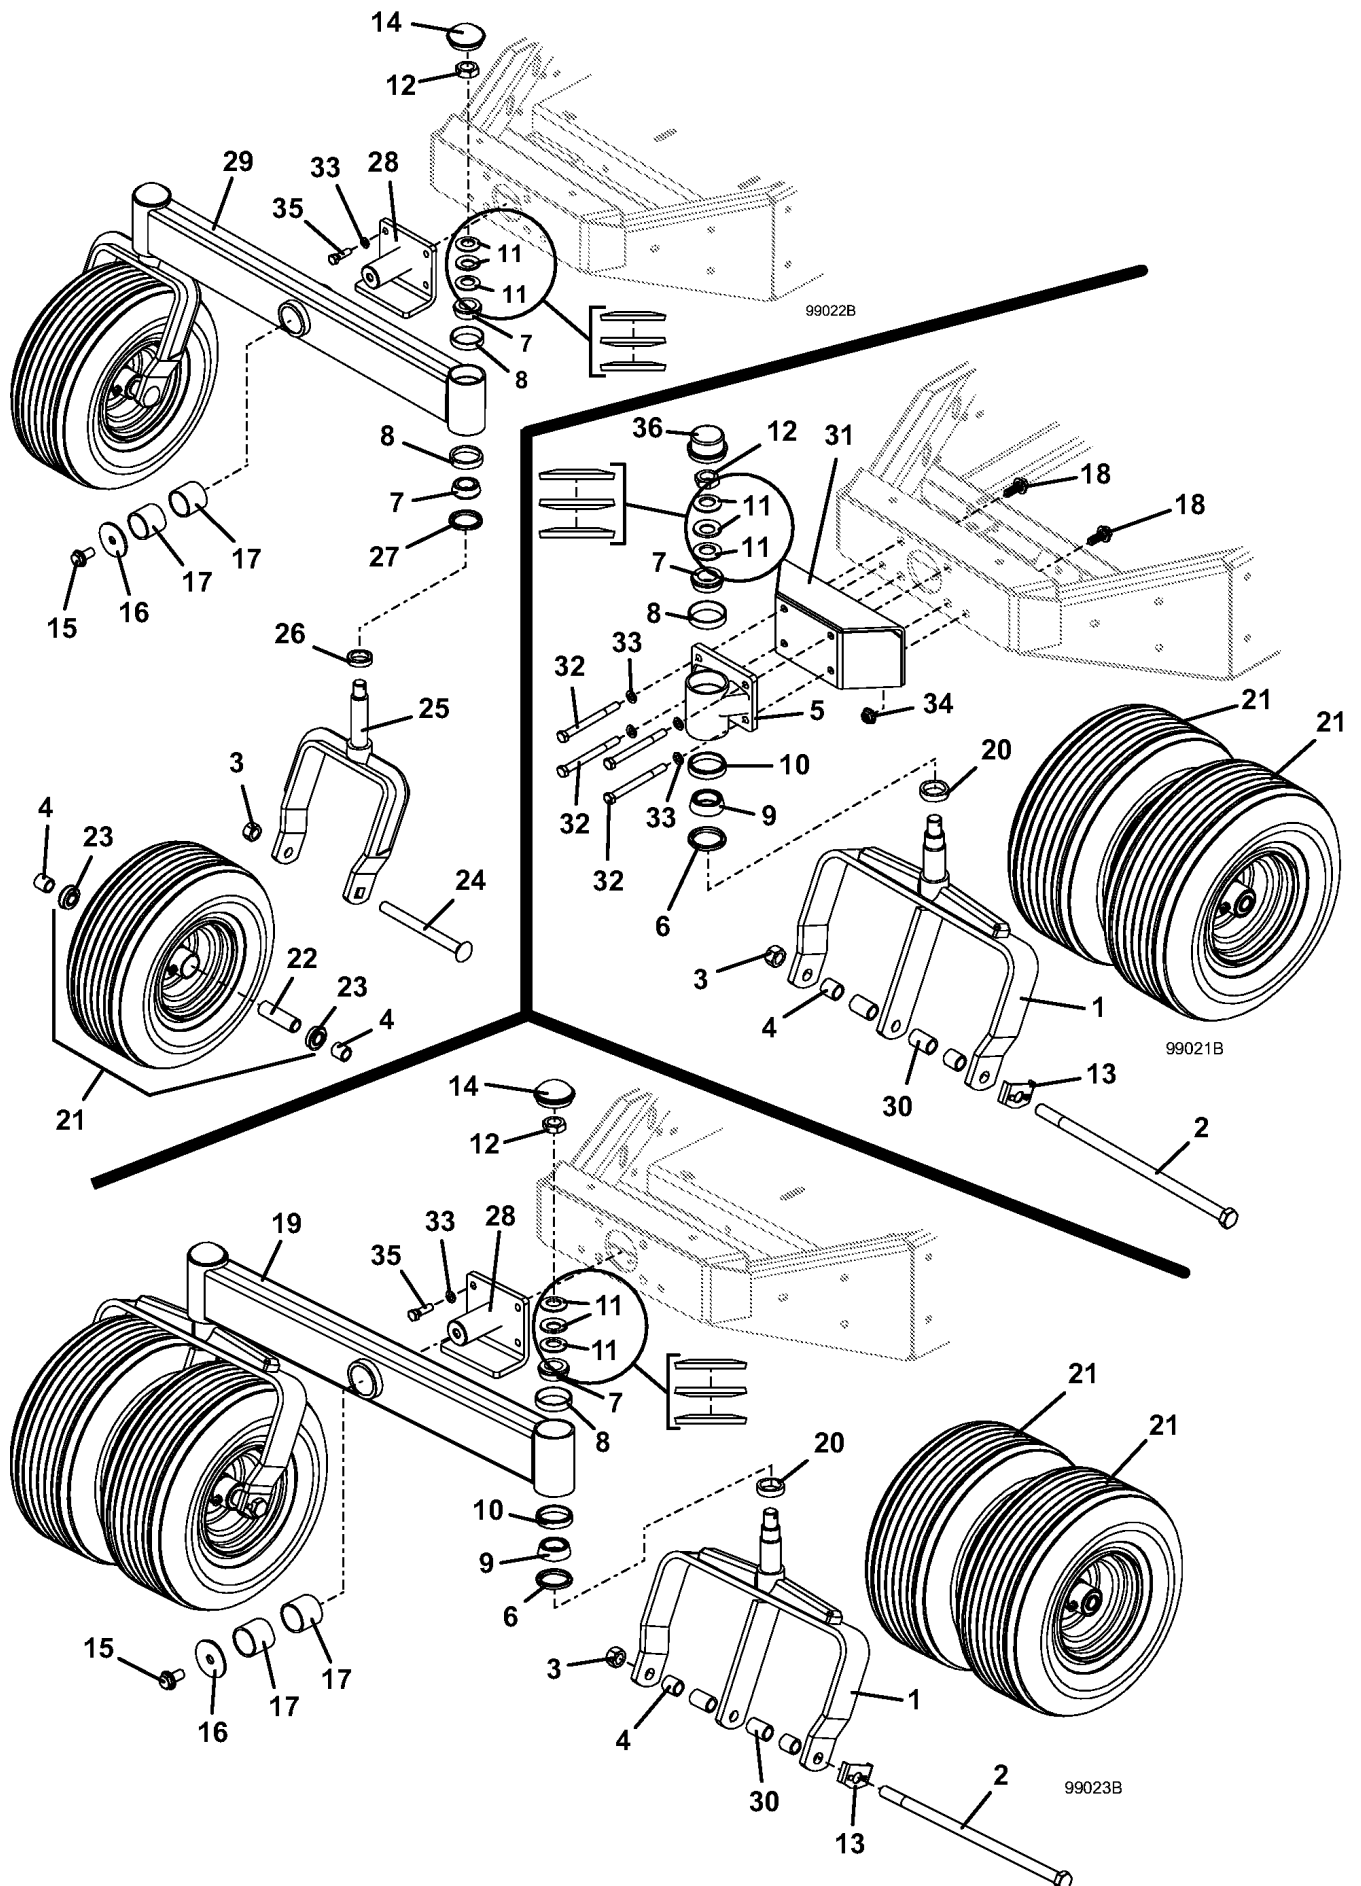

Title: QUIK PARTS
Heading: FRONT MOUNTS
Model: 725DT6
Year: 2009
Assembly: TAIL WHEEL OPTIONS

Title: QUIK PARTS
Heading: FRONT MOUNTS
Model: 725DT6
Year: 2009
Assembly: TAIL WHEEL OPTIONS

PARTS LIST

| | | |
|----|--------|-------------------------------|
| 1 | 604366 | FORK & LOCK NUT ASSY - DUAL |
| 2 | 243922 | HEX BOLT |
| 3 | 253970 | NUT - LOCK |
| 4 | 902425 | SPACER - AXLE |
| 5 | 824534 | HOUSING - RR DUAL FORK PIVOT |
| 6 | 125855 | SEAL |
| 7 | 122522 | BEARING - TAPER |
| 8 | 123522 | BEARING CUP |
| 9 | 122523 | BEARING - TAPER |
| 10 | 123521 | BEARING CUP |
| 11 | 257320 | WASHER - SPRING |
| 12 | 254505 | NUT - JAM NYLON-TOPLOCK |
| 13 | 723008 | LOCK - FORK BOLT |
| 14 | 481434 | DUST CAP - DOMED |
| 15 | 253243 | BOLT WHIZ |
| 16 | 257061 | WASHER |
| 17 | 833275 | BEARING - REAMED OILITE |
| 18 | 253203 | BOLT WHIZ FLANGE |
| 19 | 824508 | BEAM - WIDE DUAL |
| 20 | 830420 | SPACER |
| 21 | 483865 | WHEEL & TIRE - W/BRG & SPCR 6 |
| 21 | 482355 | TIRE - RIB - 6 |
| 21 | 483306 | WHEEL - 6 - TAN |
| 22 | 902475 | SPACER - REAR WHEEL BRG |
| 23 | 120050 | BEARING - BALL |
| 24 | 247725 | CARRIAGE BOLT |
| 25 | 604365 | FORK & LOCK NUT ASSY |
| 26 | 282615 | SPACER |
| 27 | 125855 | SEAL |
| 28 | 643631 | PIVOT - REAR AXLE TAPPED |
| 29 | 824510 | BEAM - DUAL WHEEL |
| 30 | 902427 | SPACER - DUAL WIDE TIRE |
| 31 | 643015 | ADAPTER - PIVOT MOUNT |
| 32 | 243385 | HEX BOLT |
| 33 | 257412 | WASHER - LOCK |
| 34 | 253043 | NUT - WHIZ |
| 35 | 243334 | HEX BOLT GR 8 |
| 36 | 481432 | CAP - DUST |