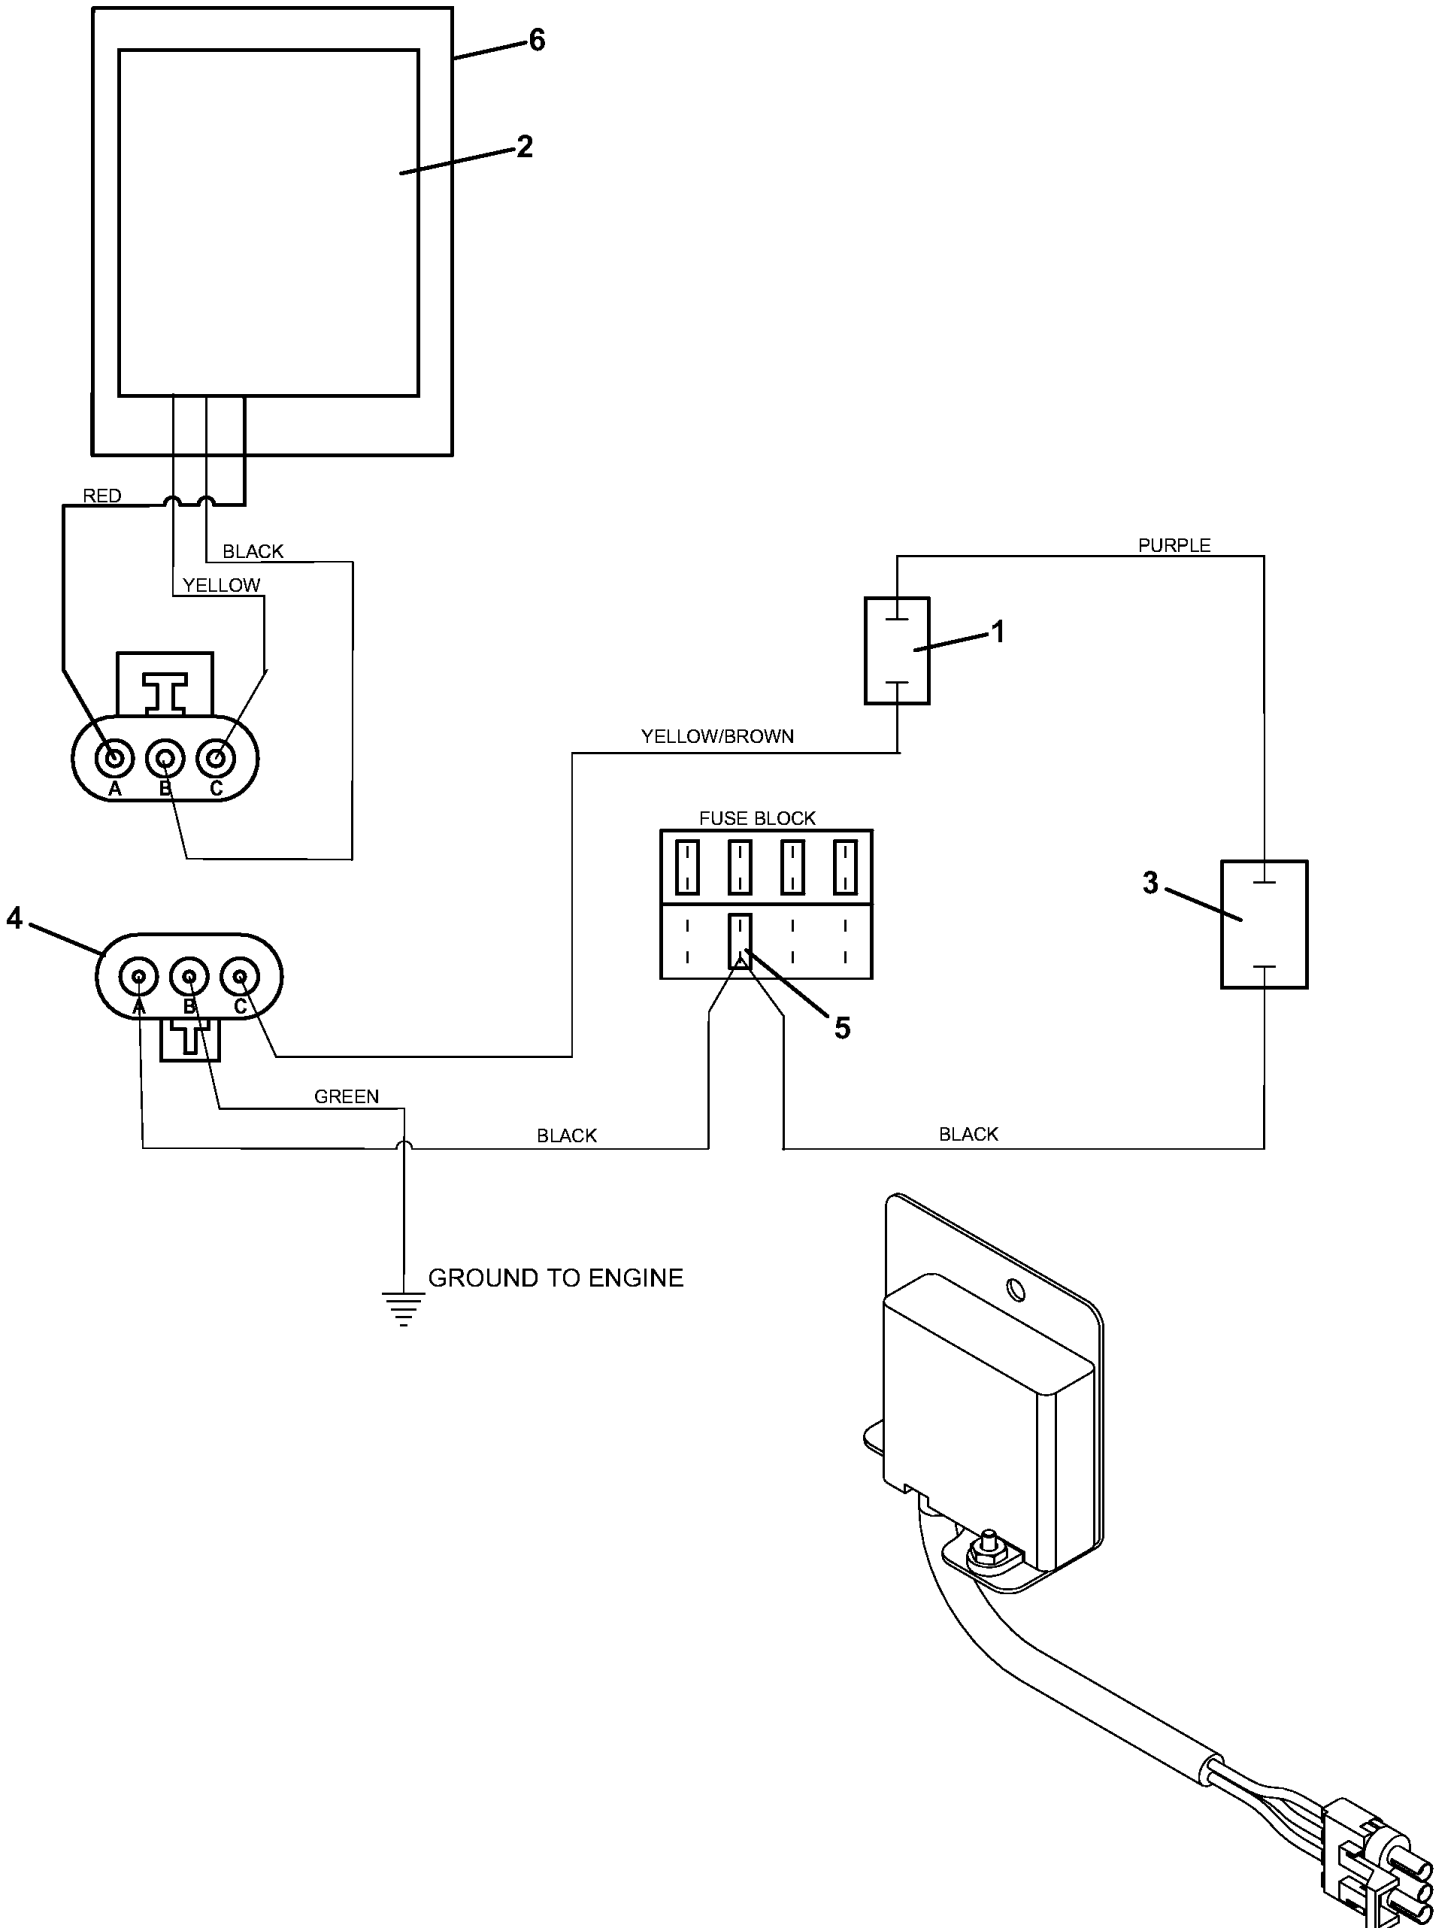

Title: QUIK PARTS
Heading: FRONT MOUNTS
Model: 725DT6
Year: 2009
Assembly: HYDRAULIC LIFT WIRING DIAGRAM