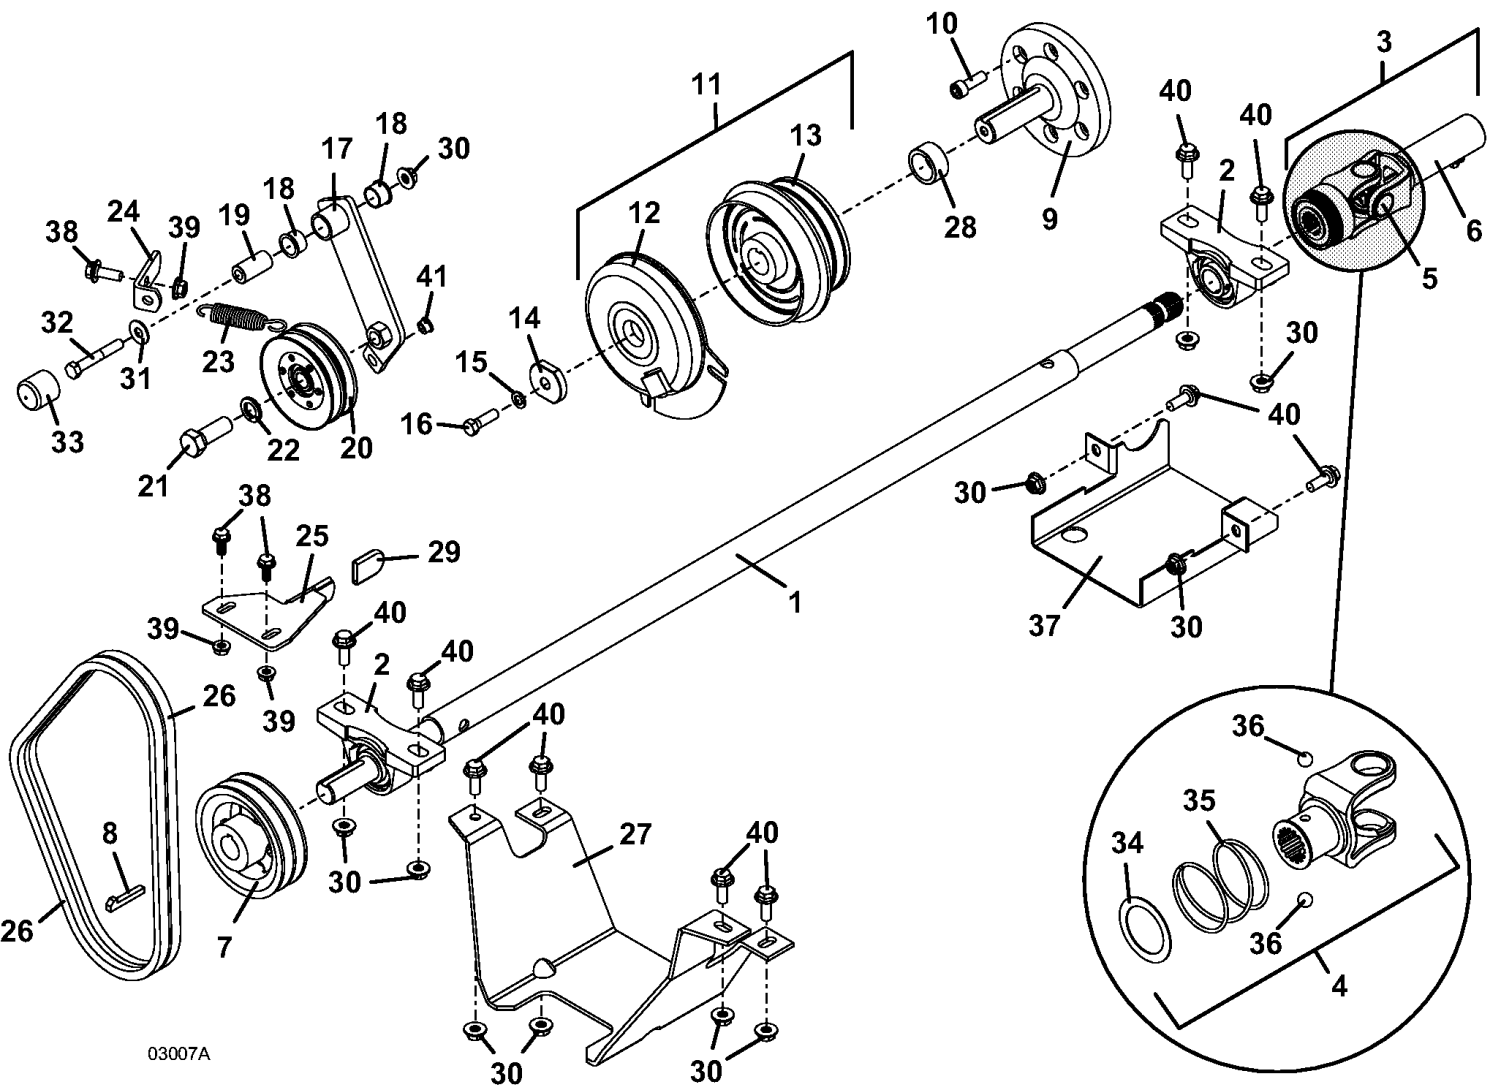

Title: QUIK PARTS
Heading: FRONT MOUNTS
Model: 930D2
Year: 2010.5
Assembly: PTO SHAFT AND CLUTCH ASSEMBLY

03007A