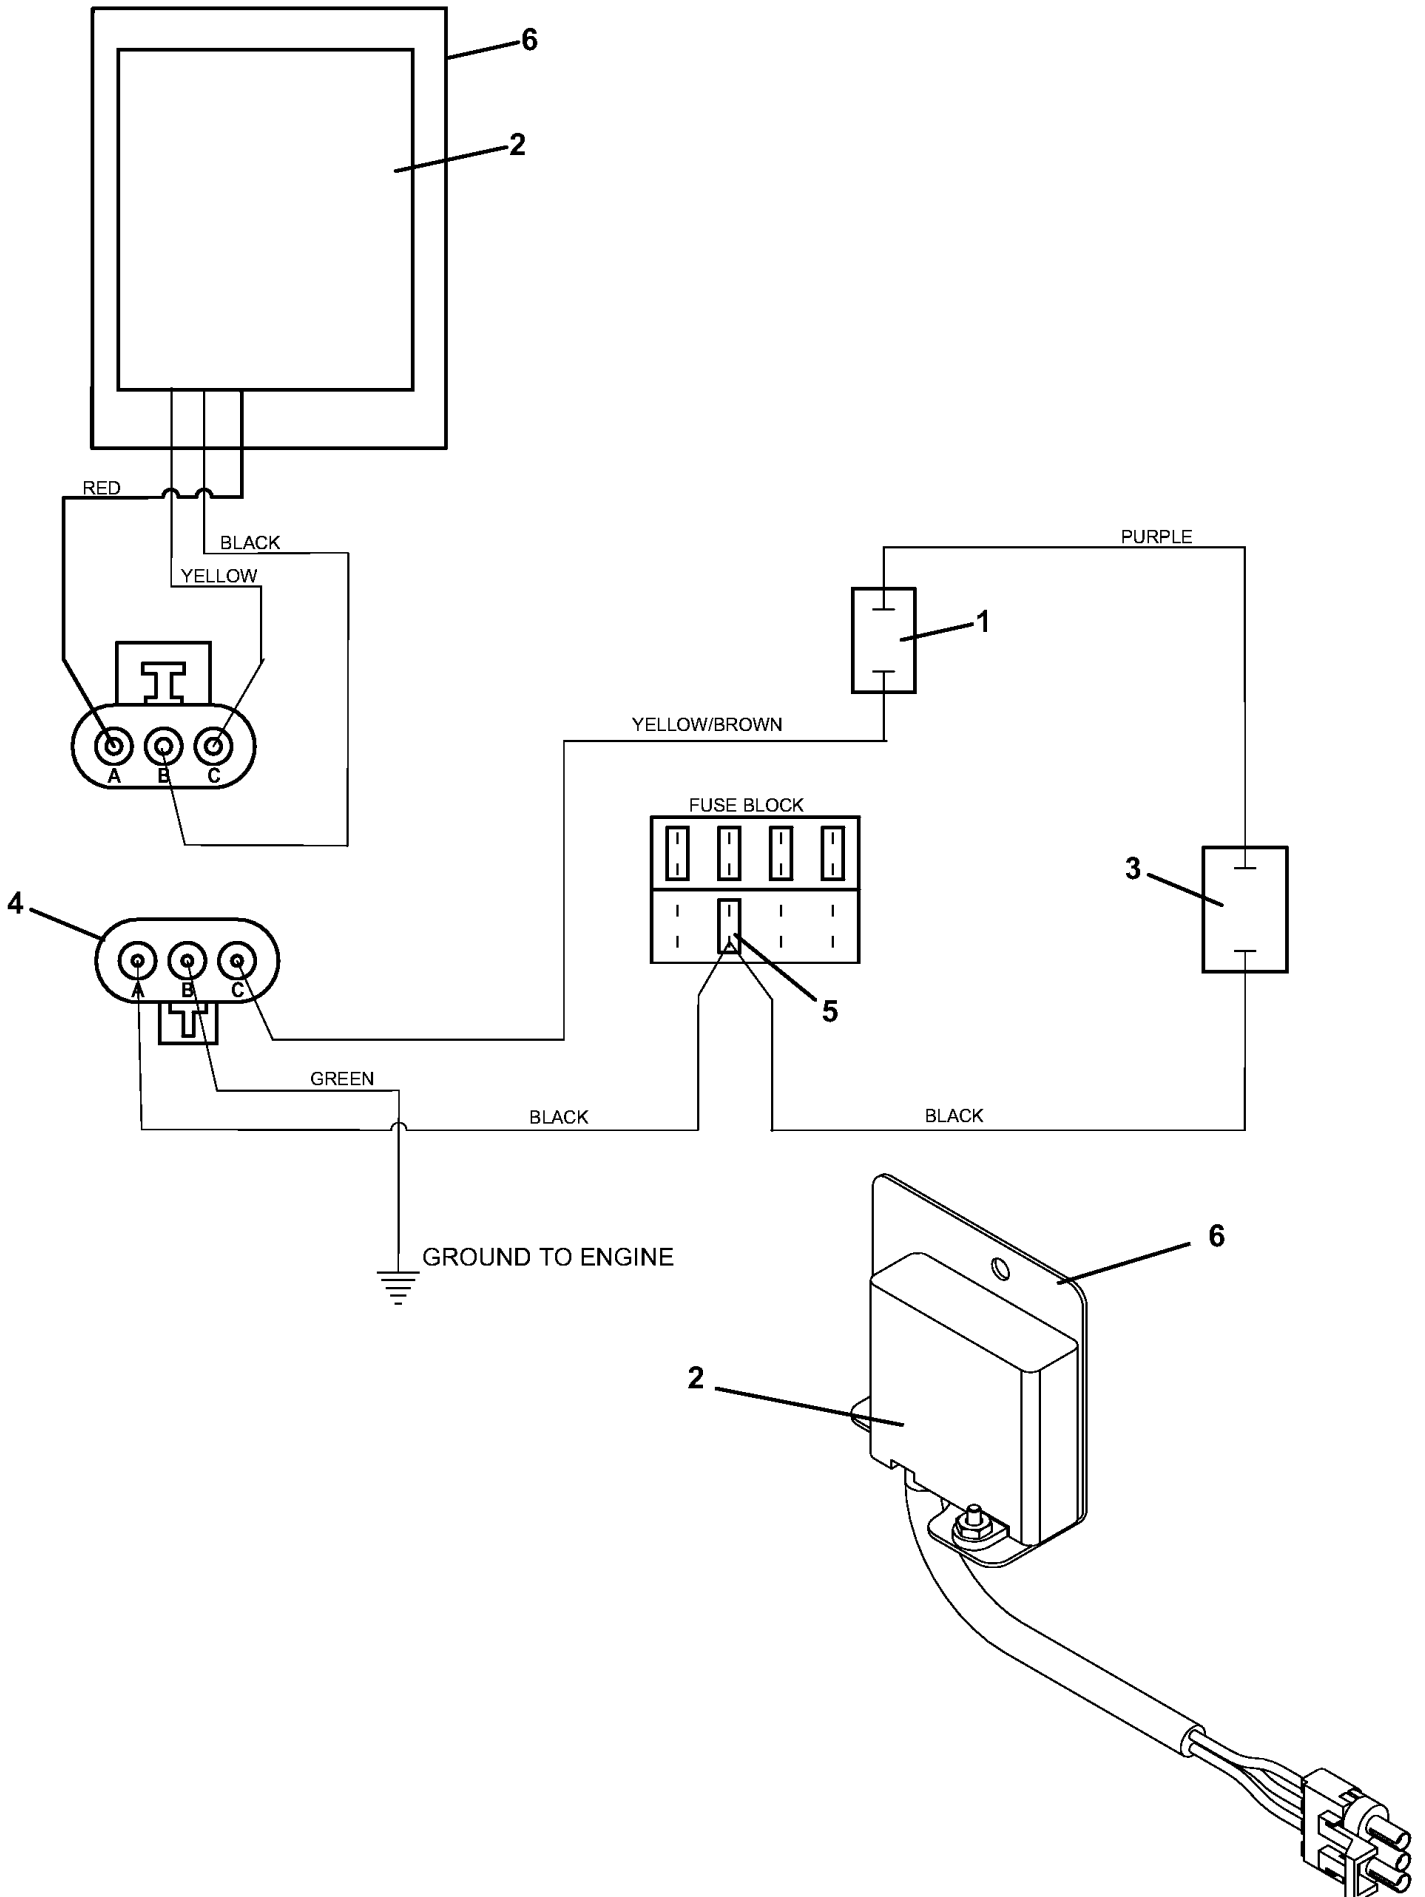

Title: QUIK PARTS
Heading: FRONT MOUNTS
Model: 930D2
Year: 2010.5
Assembly: HYDRAULIC LIFT WIRING DIAGRAM