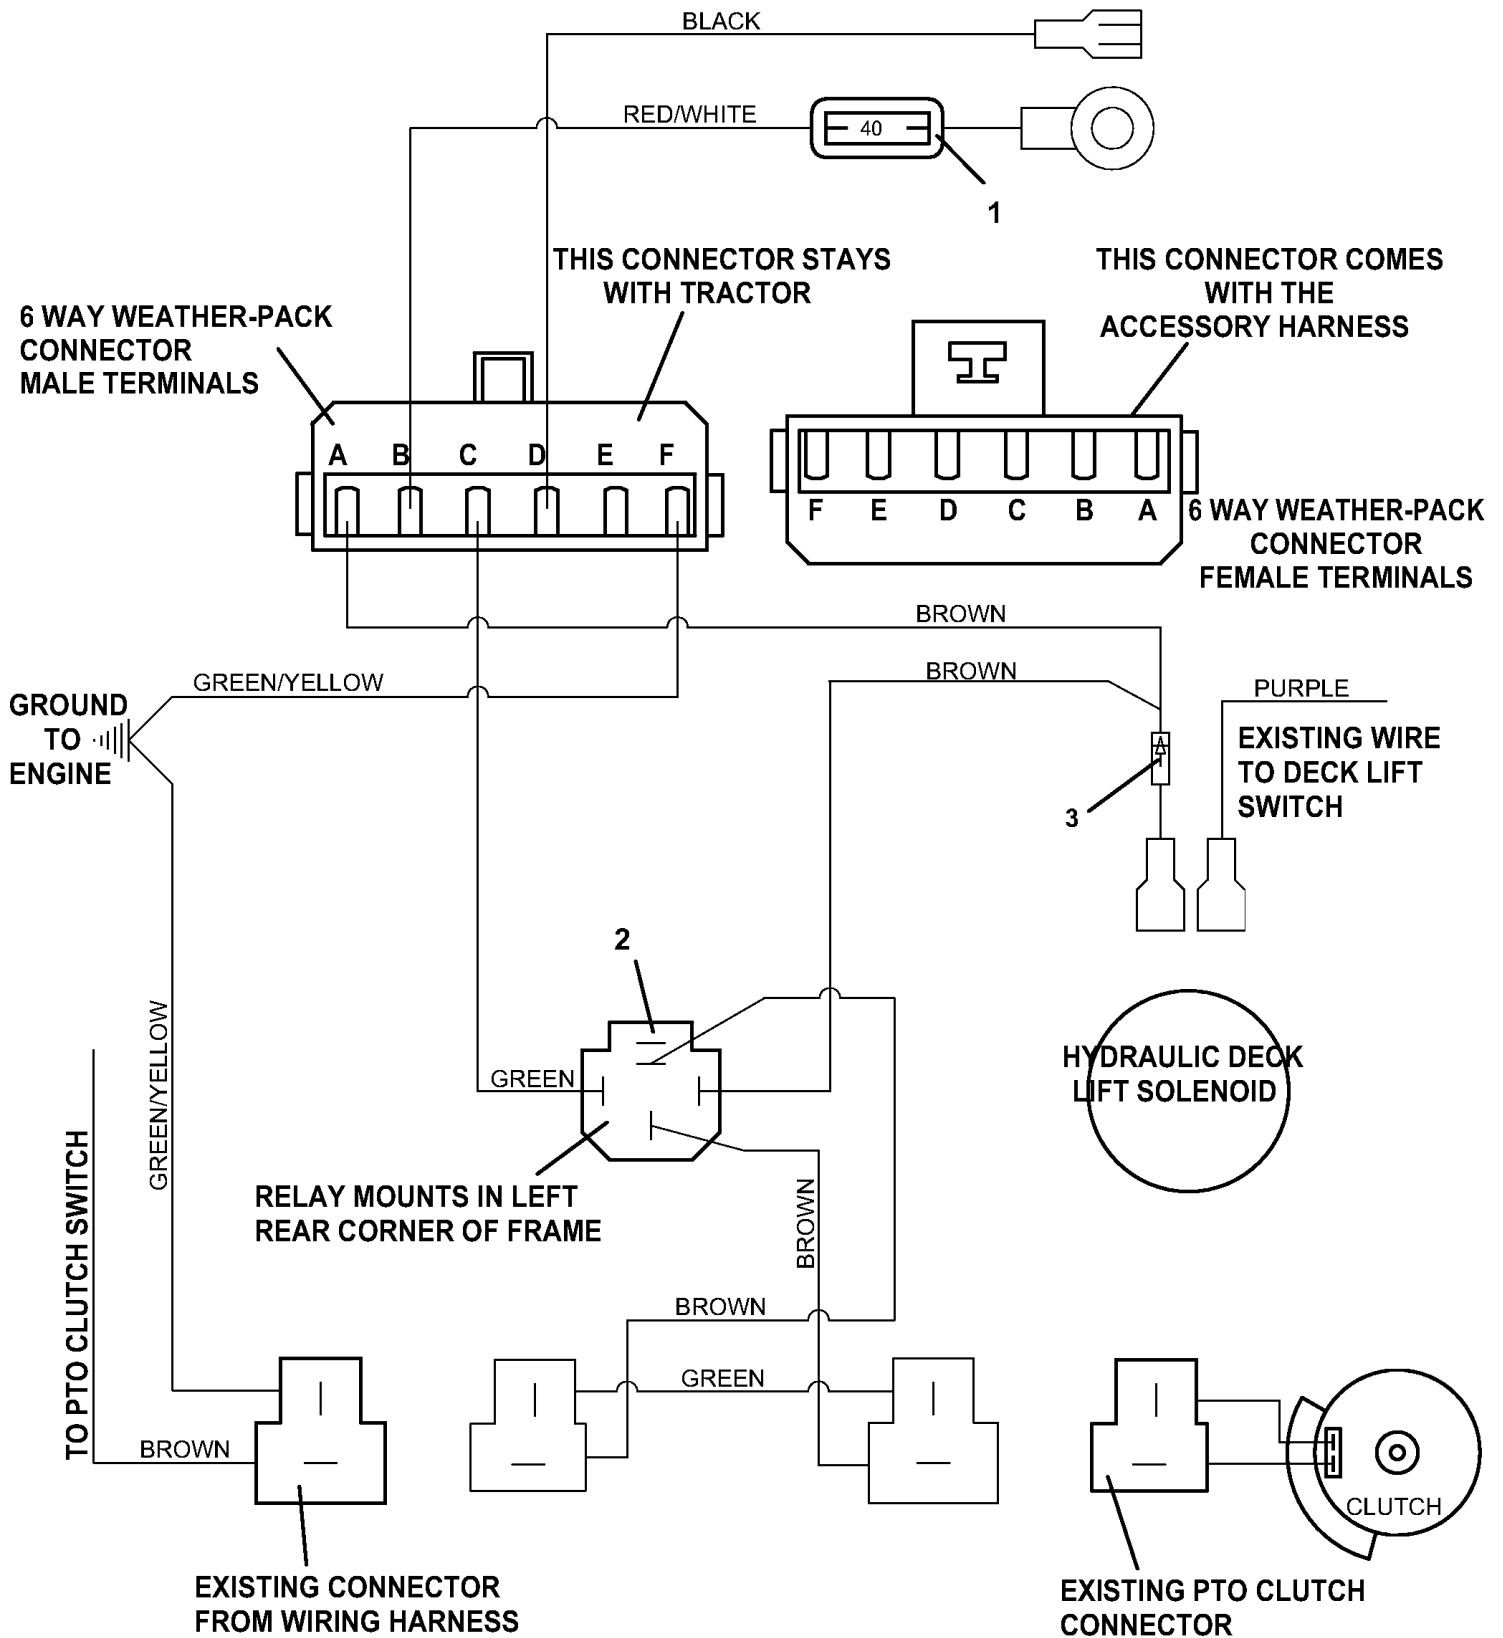

Title: QUIK PARTS
Heading: FRONT MOUNTS
Model: 930D2
Year: 2010.5
Assembly: UNIVERSAL HARNESS