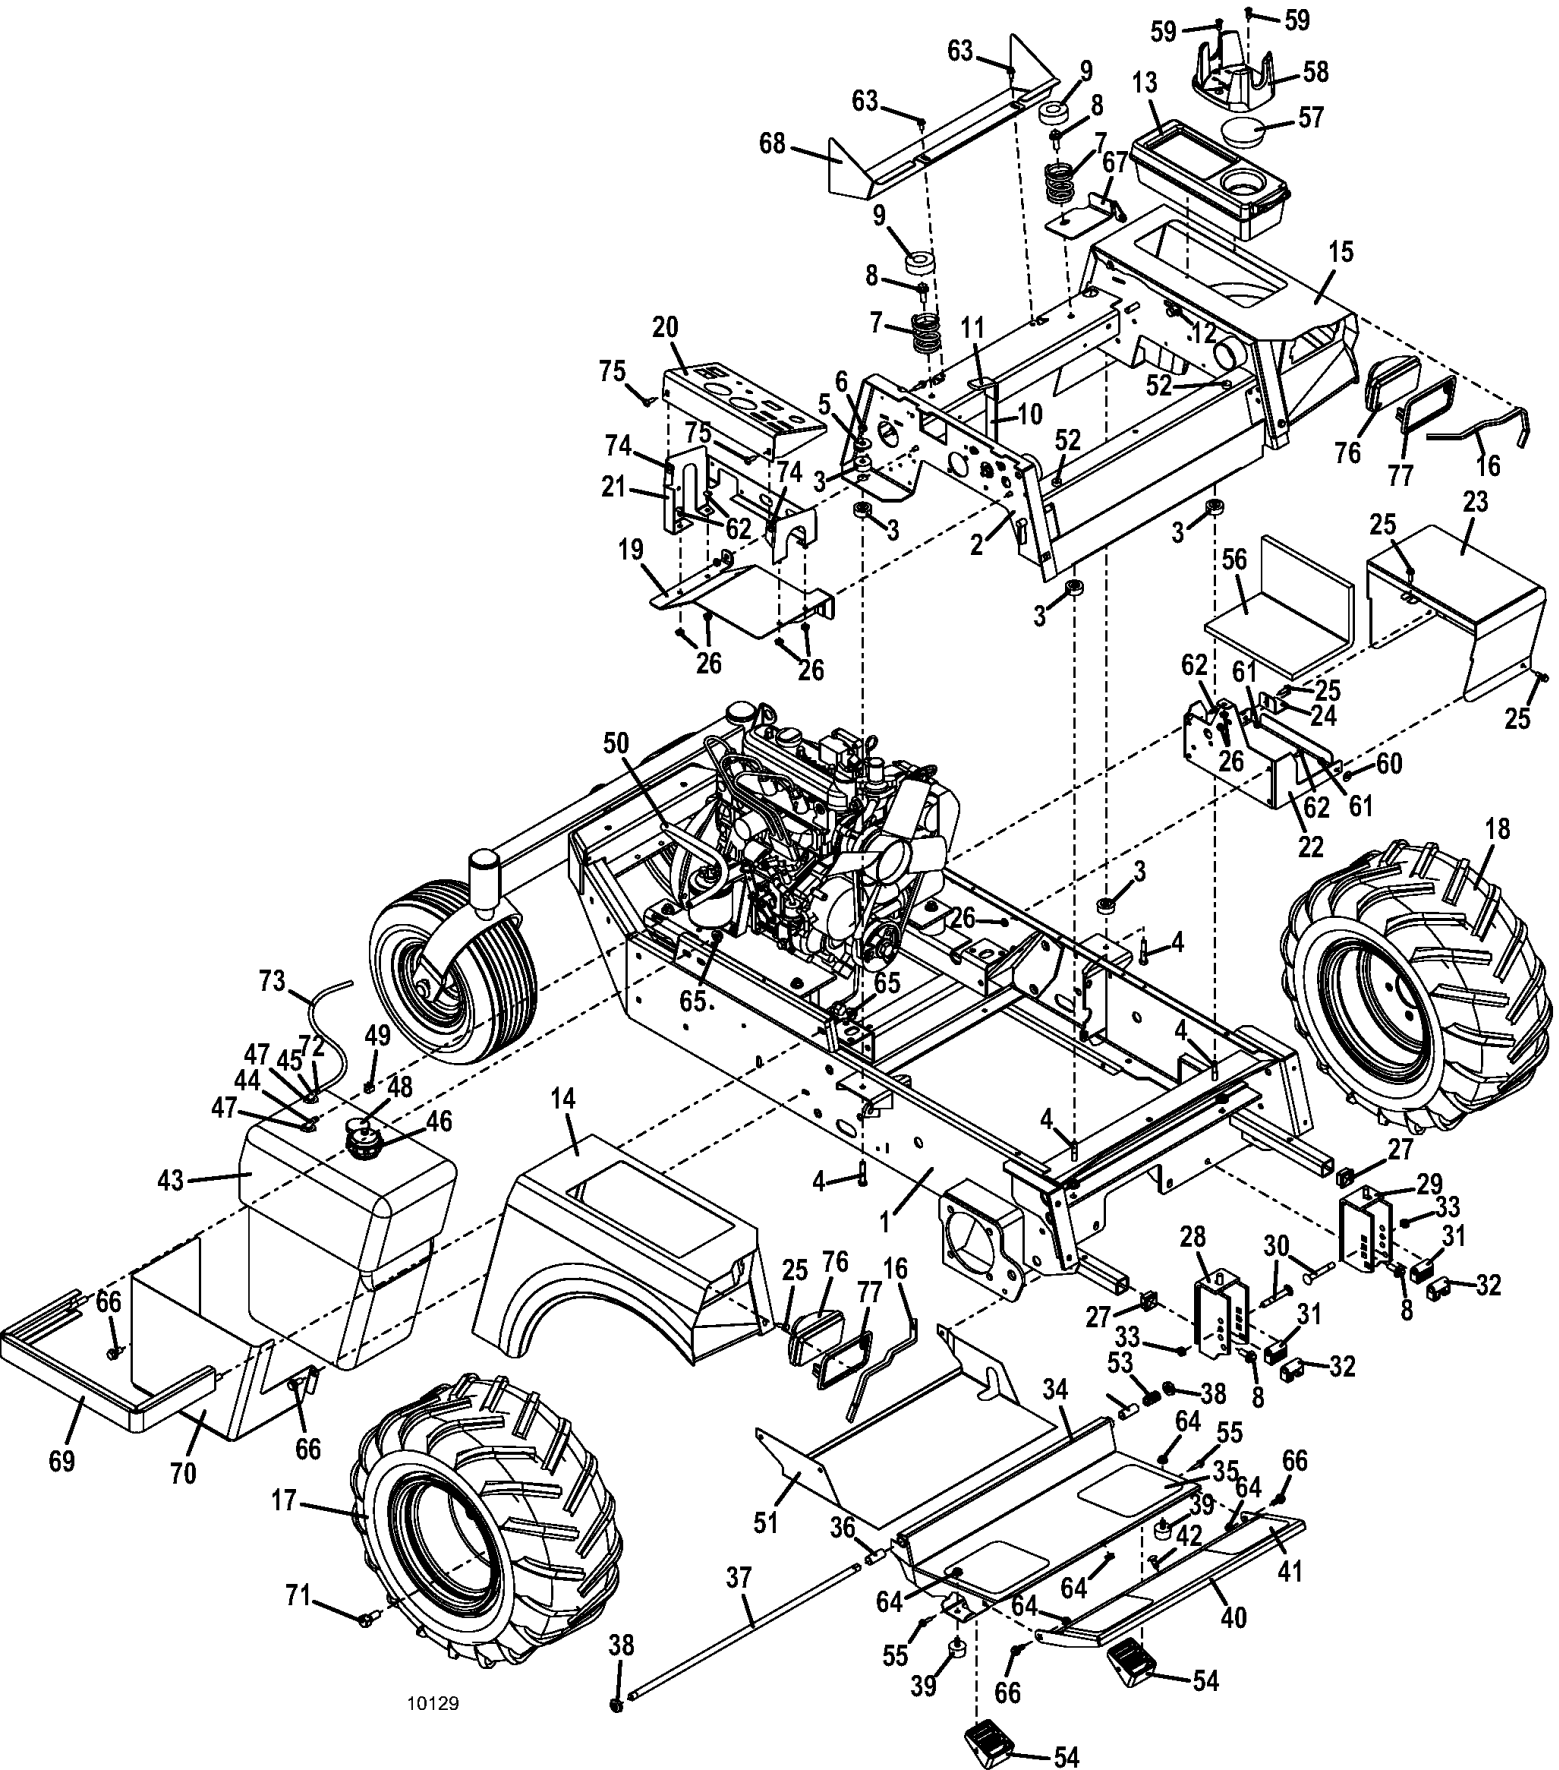

Title: QUIK PARTS
Heading: FRONT MOUNTS
Model: 930D2
Year: 2010.5
Assembly: TRACTOR ASSEMBLY