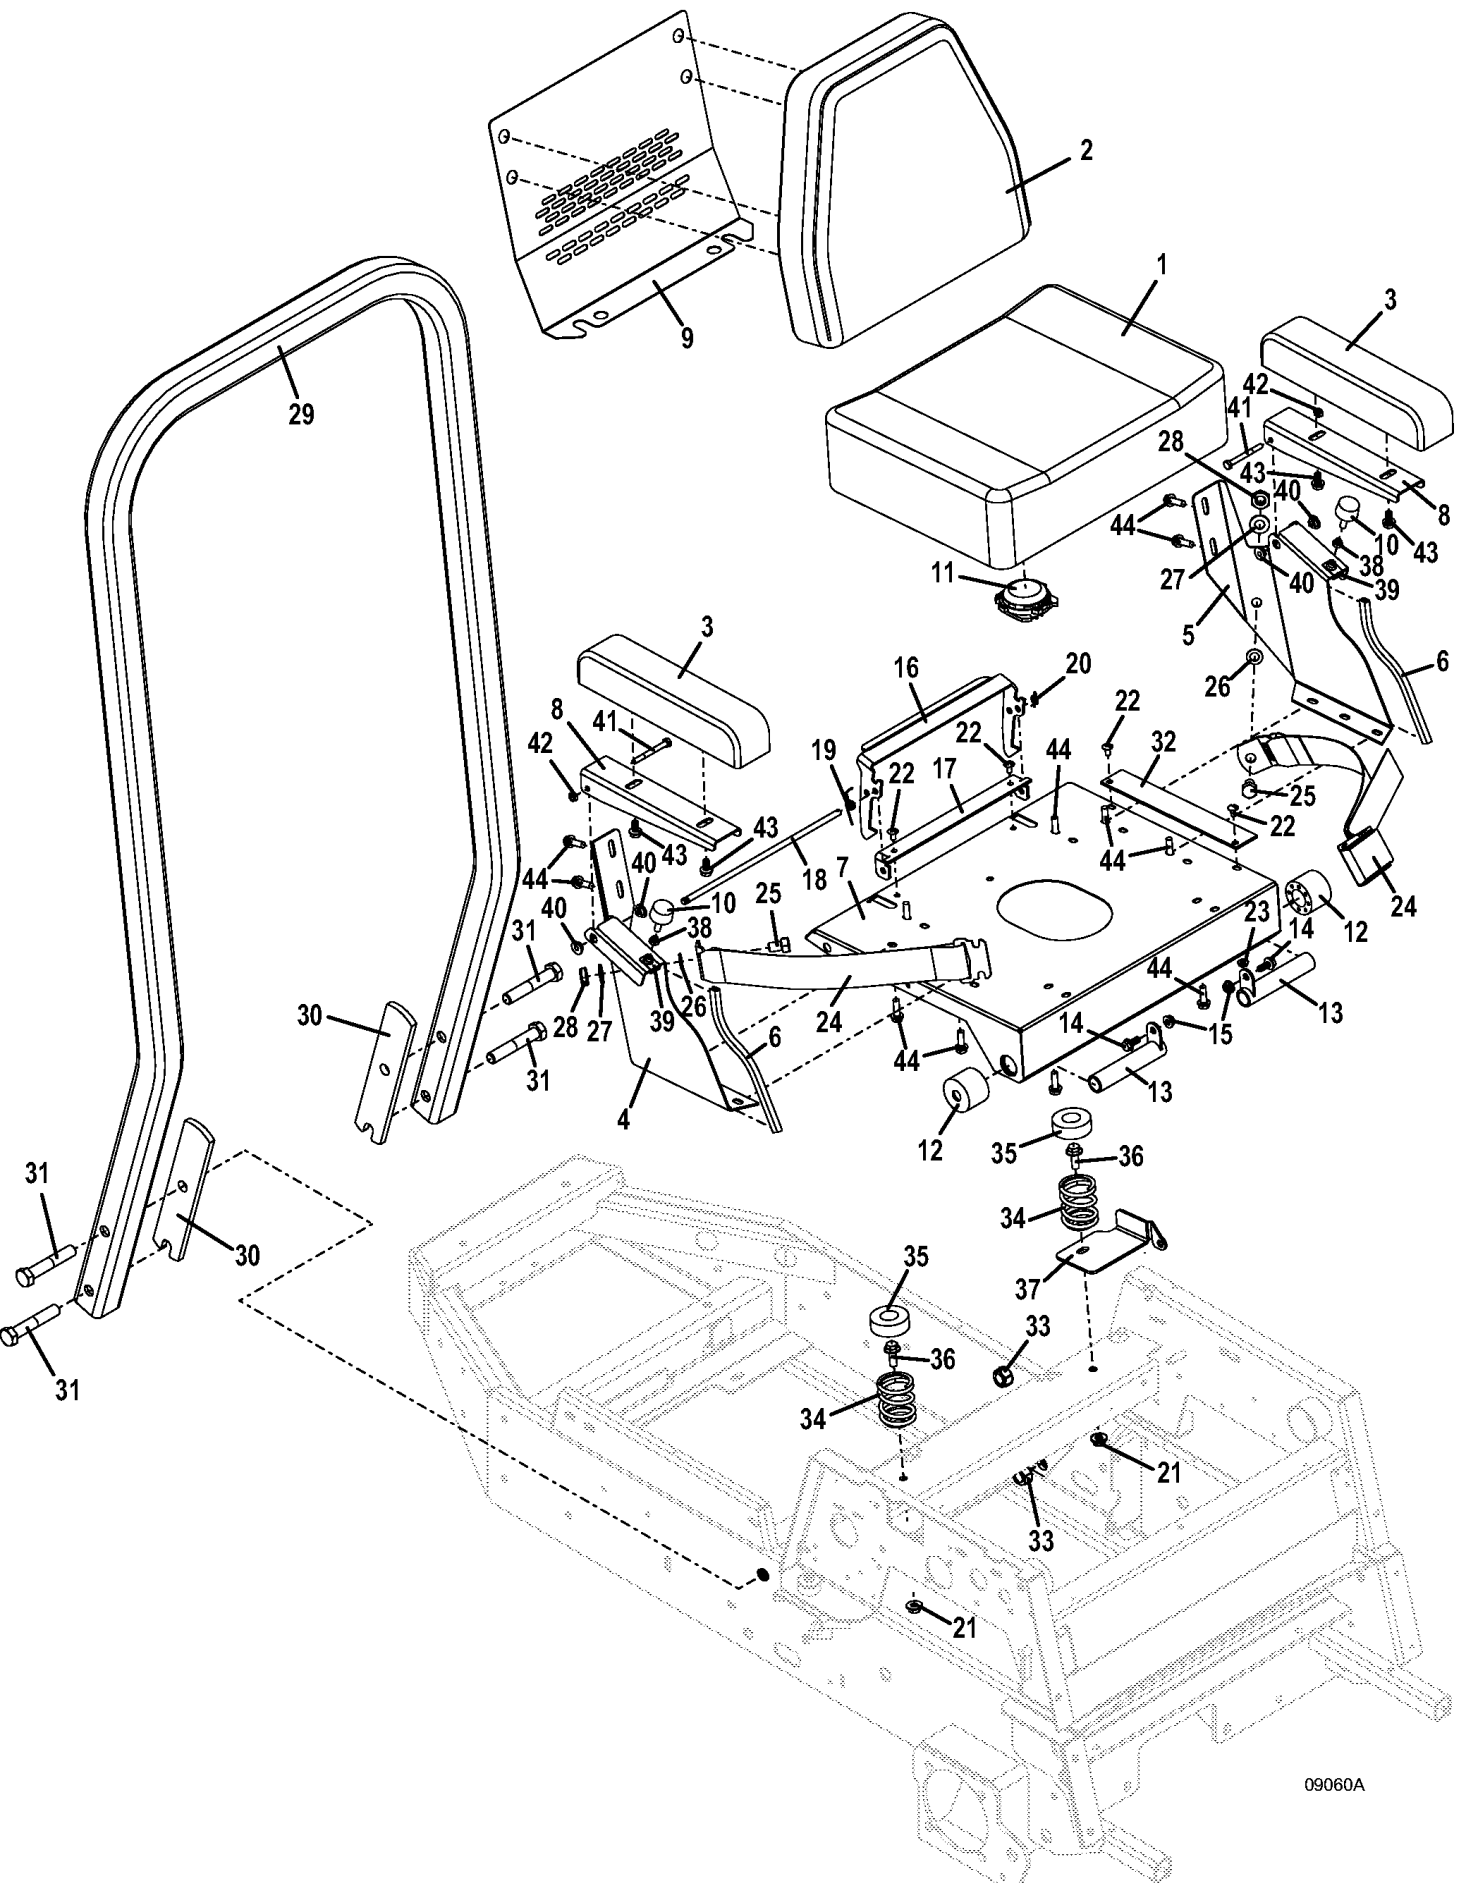

Title: QUIK PARTS
Heading: FRONT MOUNTS
Model: 930D2
Year: 2010.5
Assembly: ROPS AND SEAT ASSEMBLY