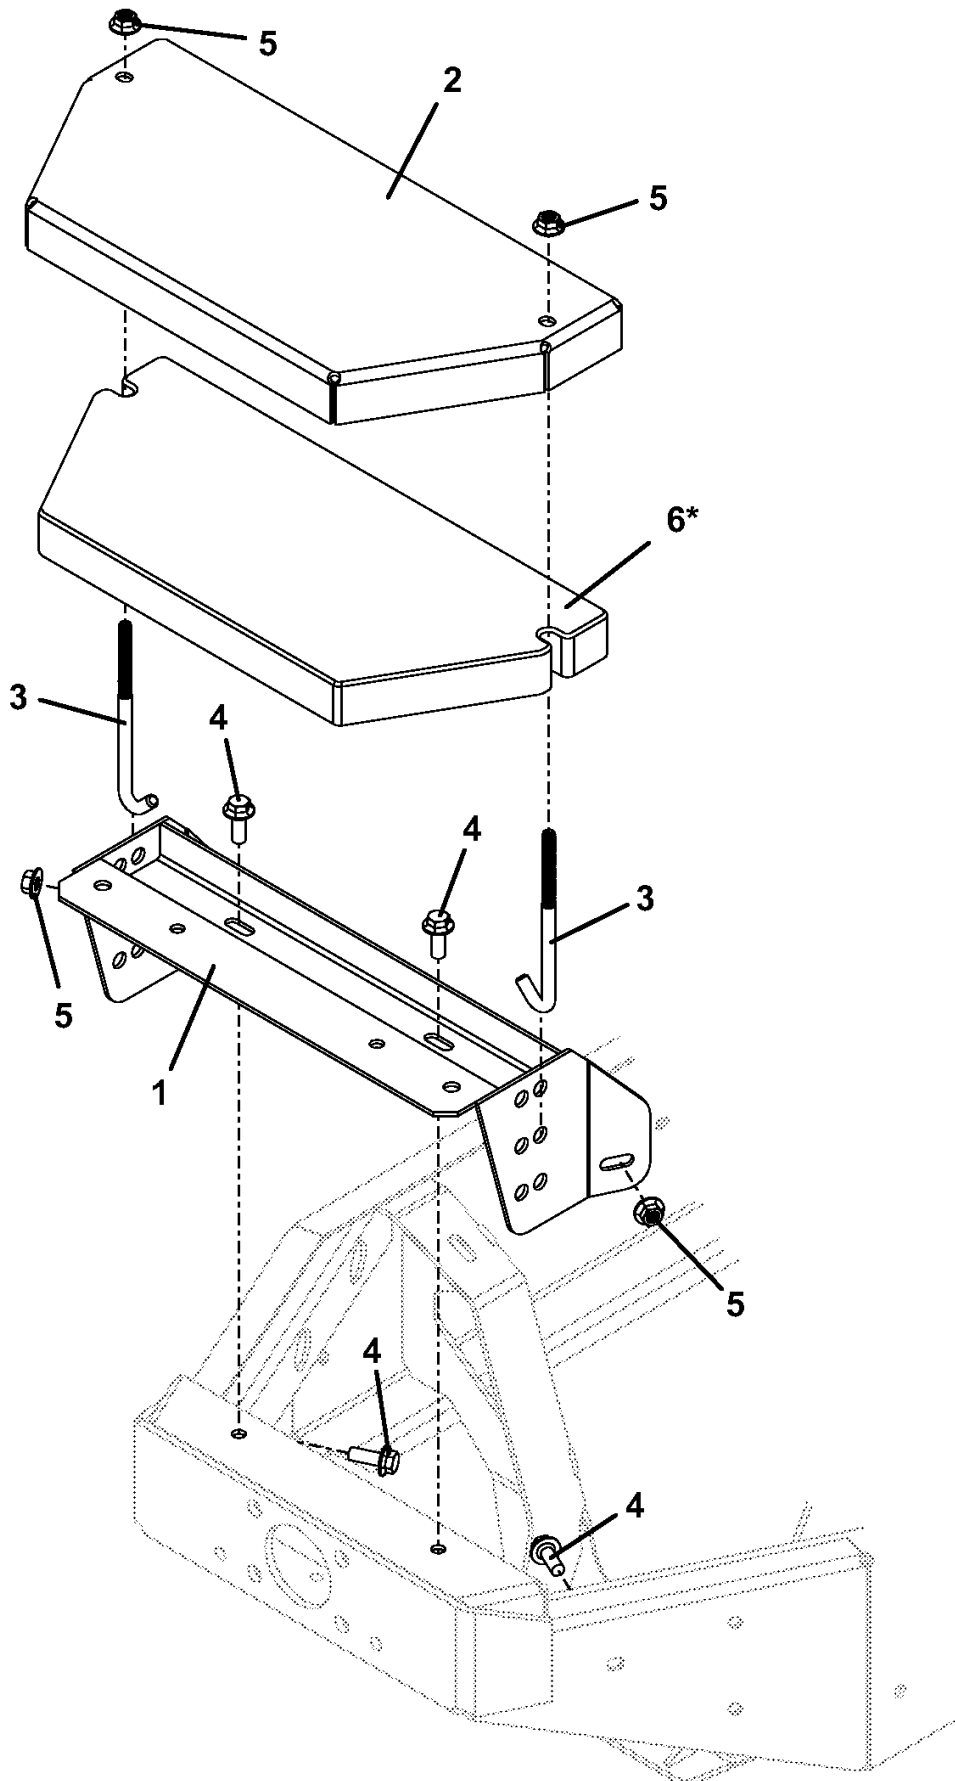

Title: QUIK PARTS
Heading: FRONT MOUNTS
Model: 930D2
Year: 2010.5
Assembly: COUNTERWEIGHT MOUNT KIT