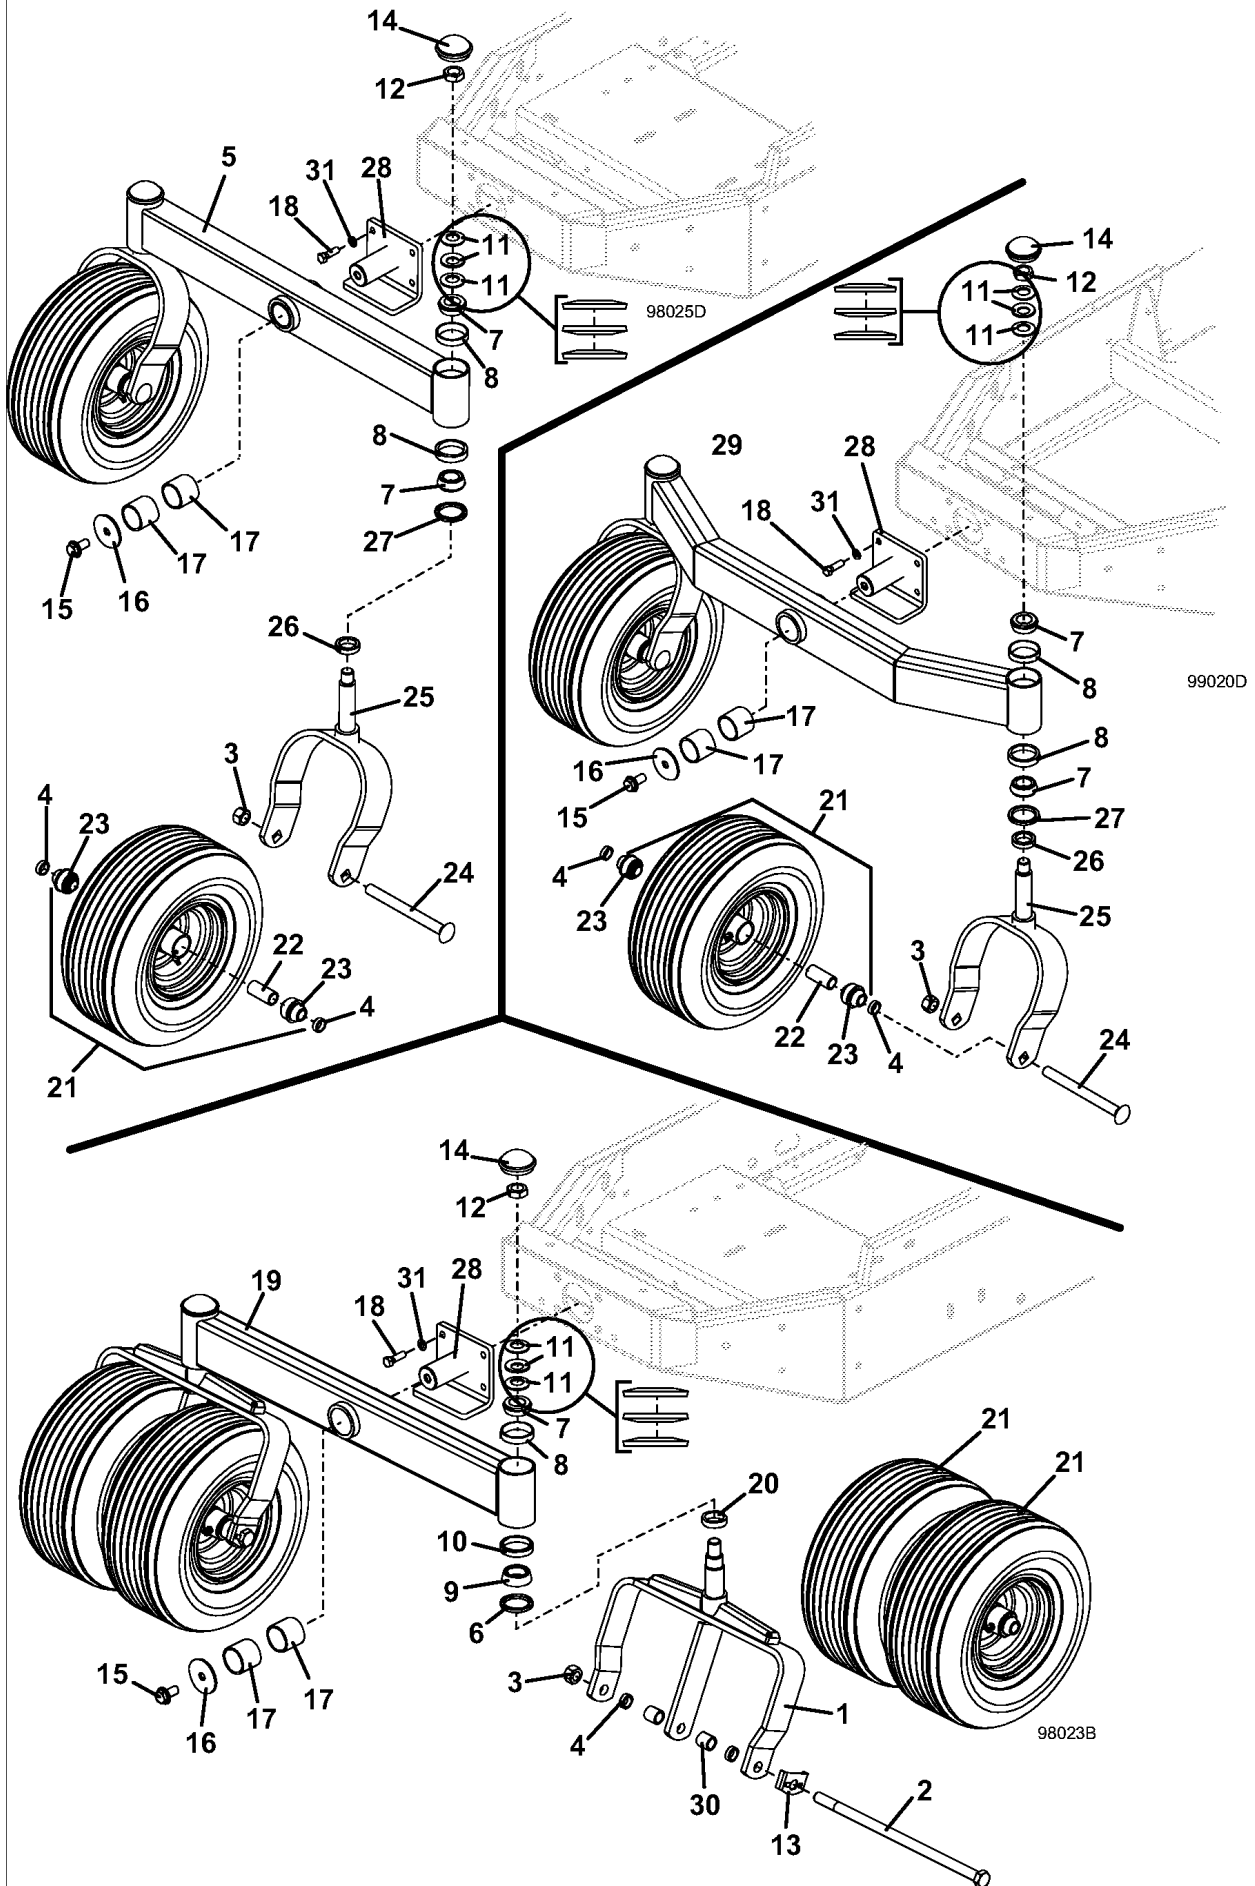

Title: QUIK PARTS
Heading: FRONT MOUNTS
Model: 930D2
Year: 2010.5
Assembly: TAIL WHEEL OPTIONS