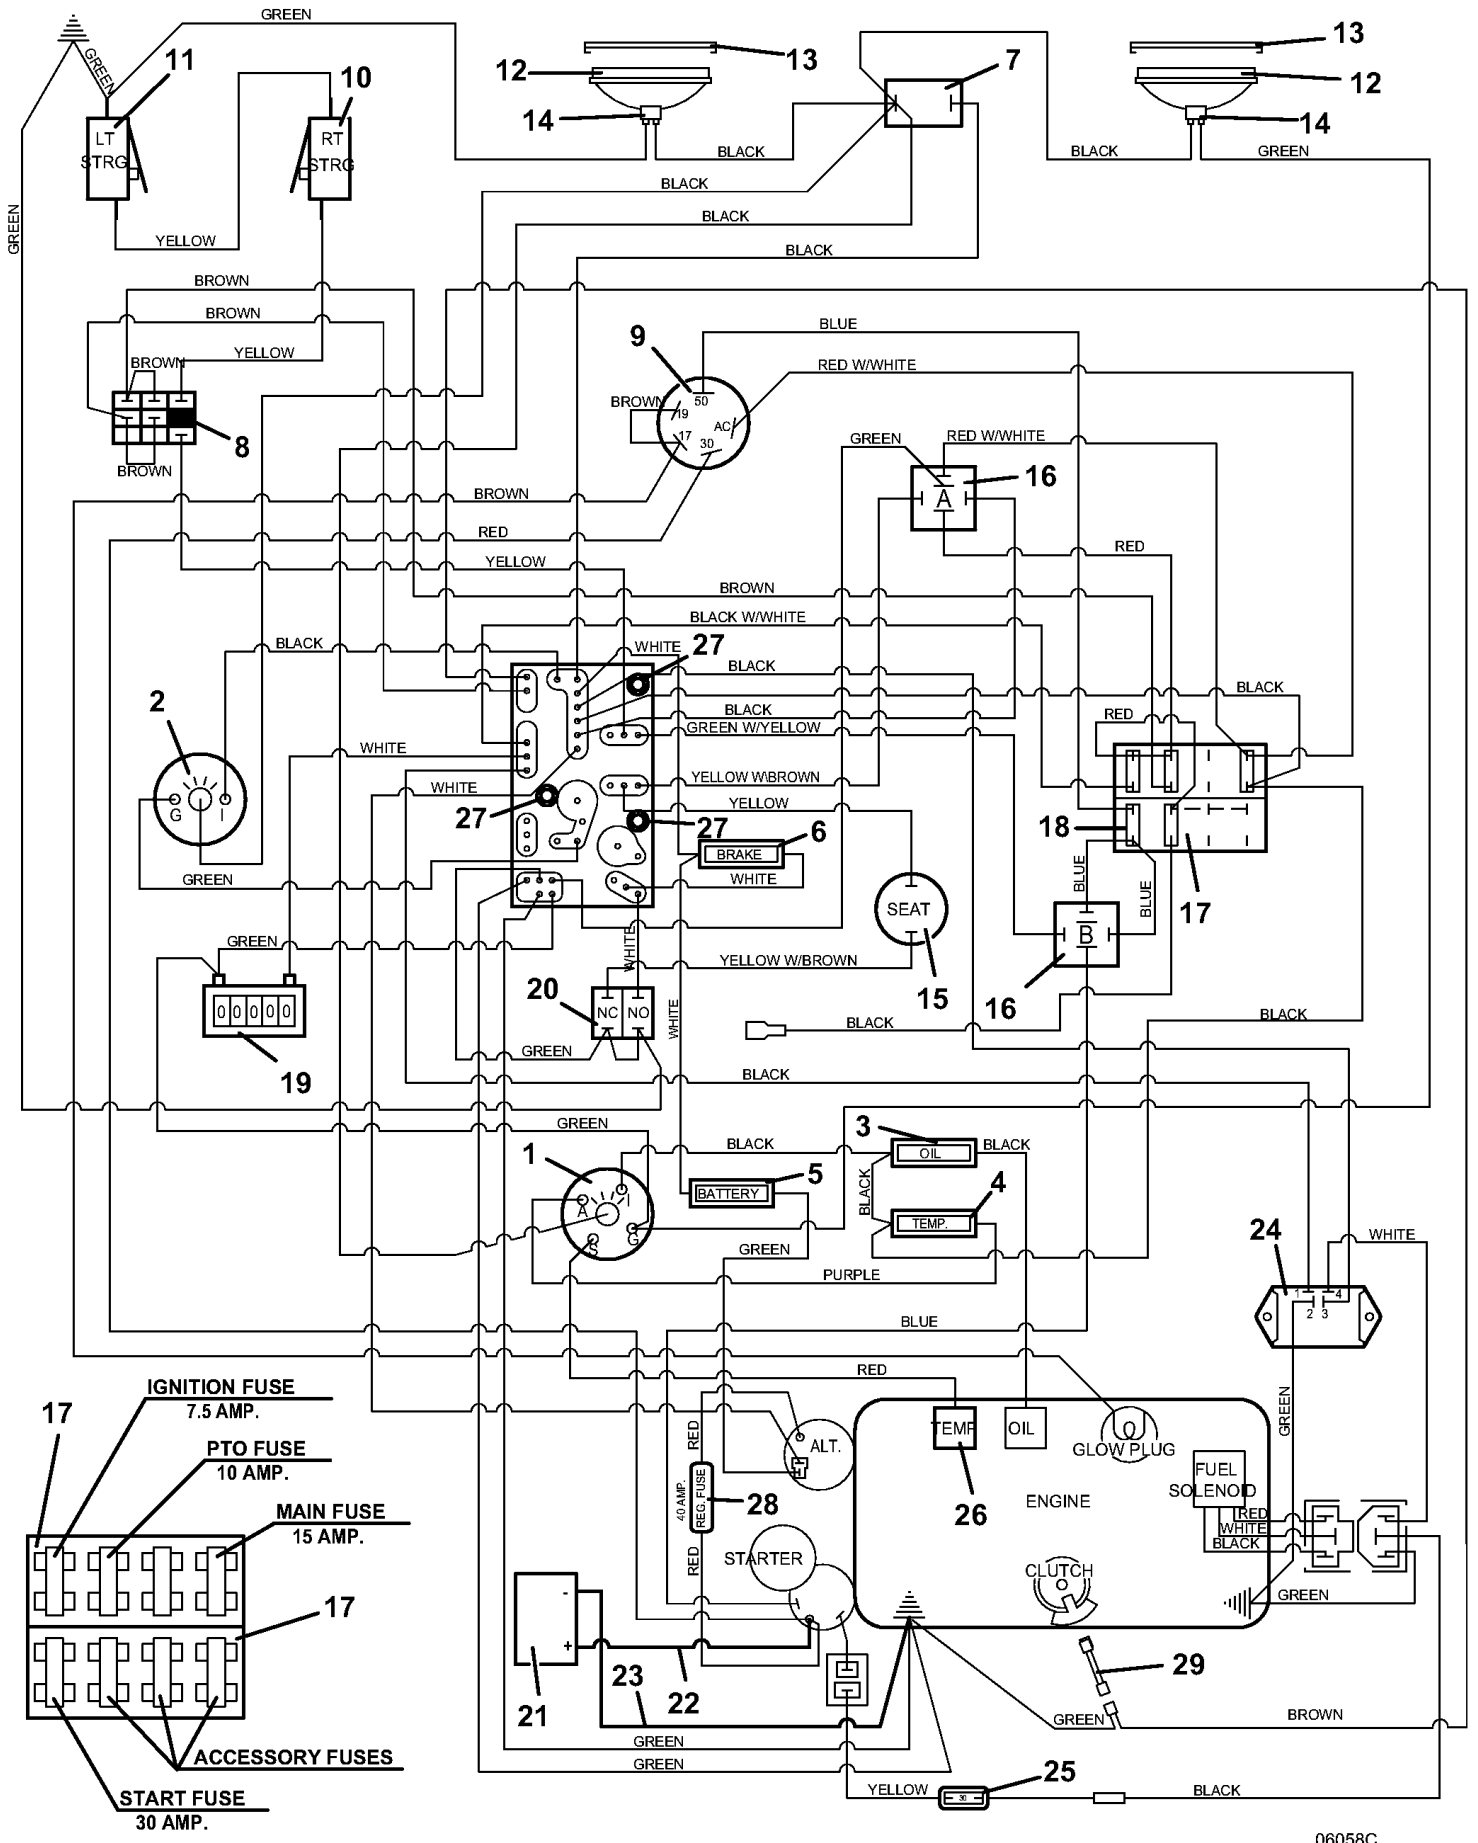

Title: QUIK PARTS
Heading: FRONT MOUNTS
Model: 930D2
Year: 2010.5
Assembly: WIRING DIAGRAM