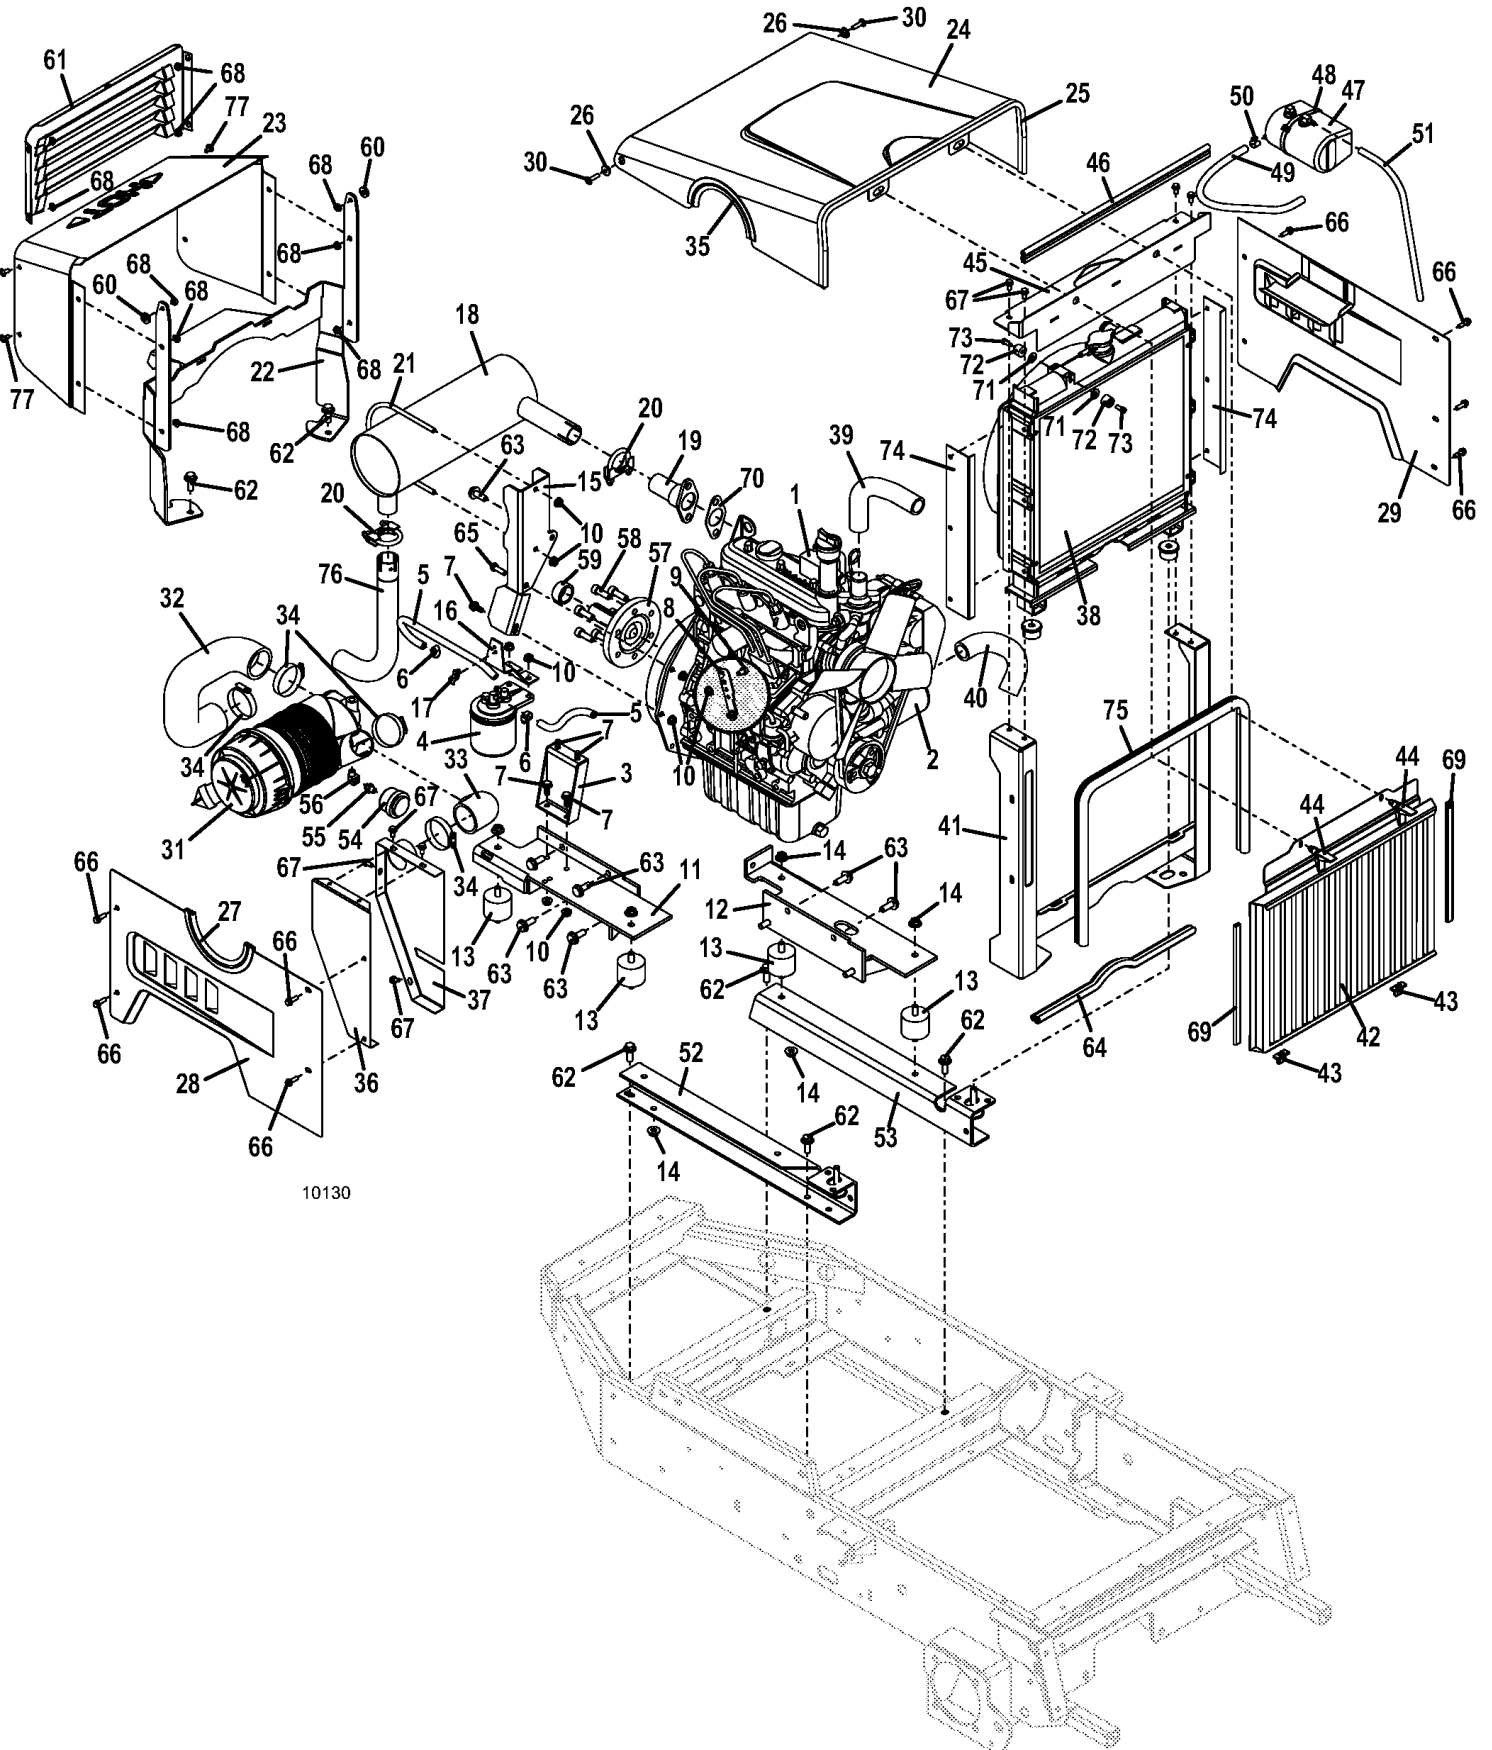

Title: QUIK PARTS
Heading: FRONT MOUNTS
Model: 930D2
Year: 2010.5
Assembly: ENGINE ASSEMBLY