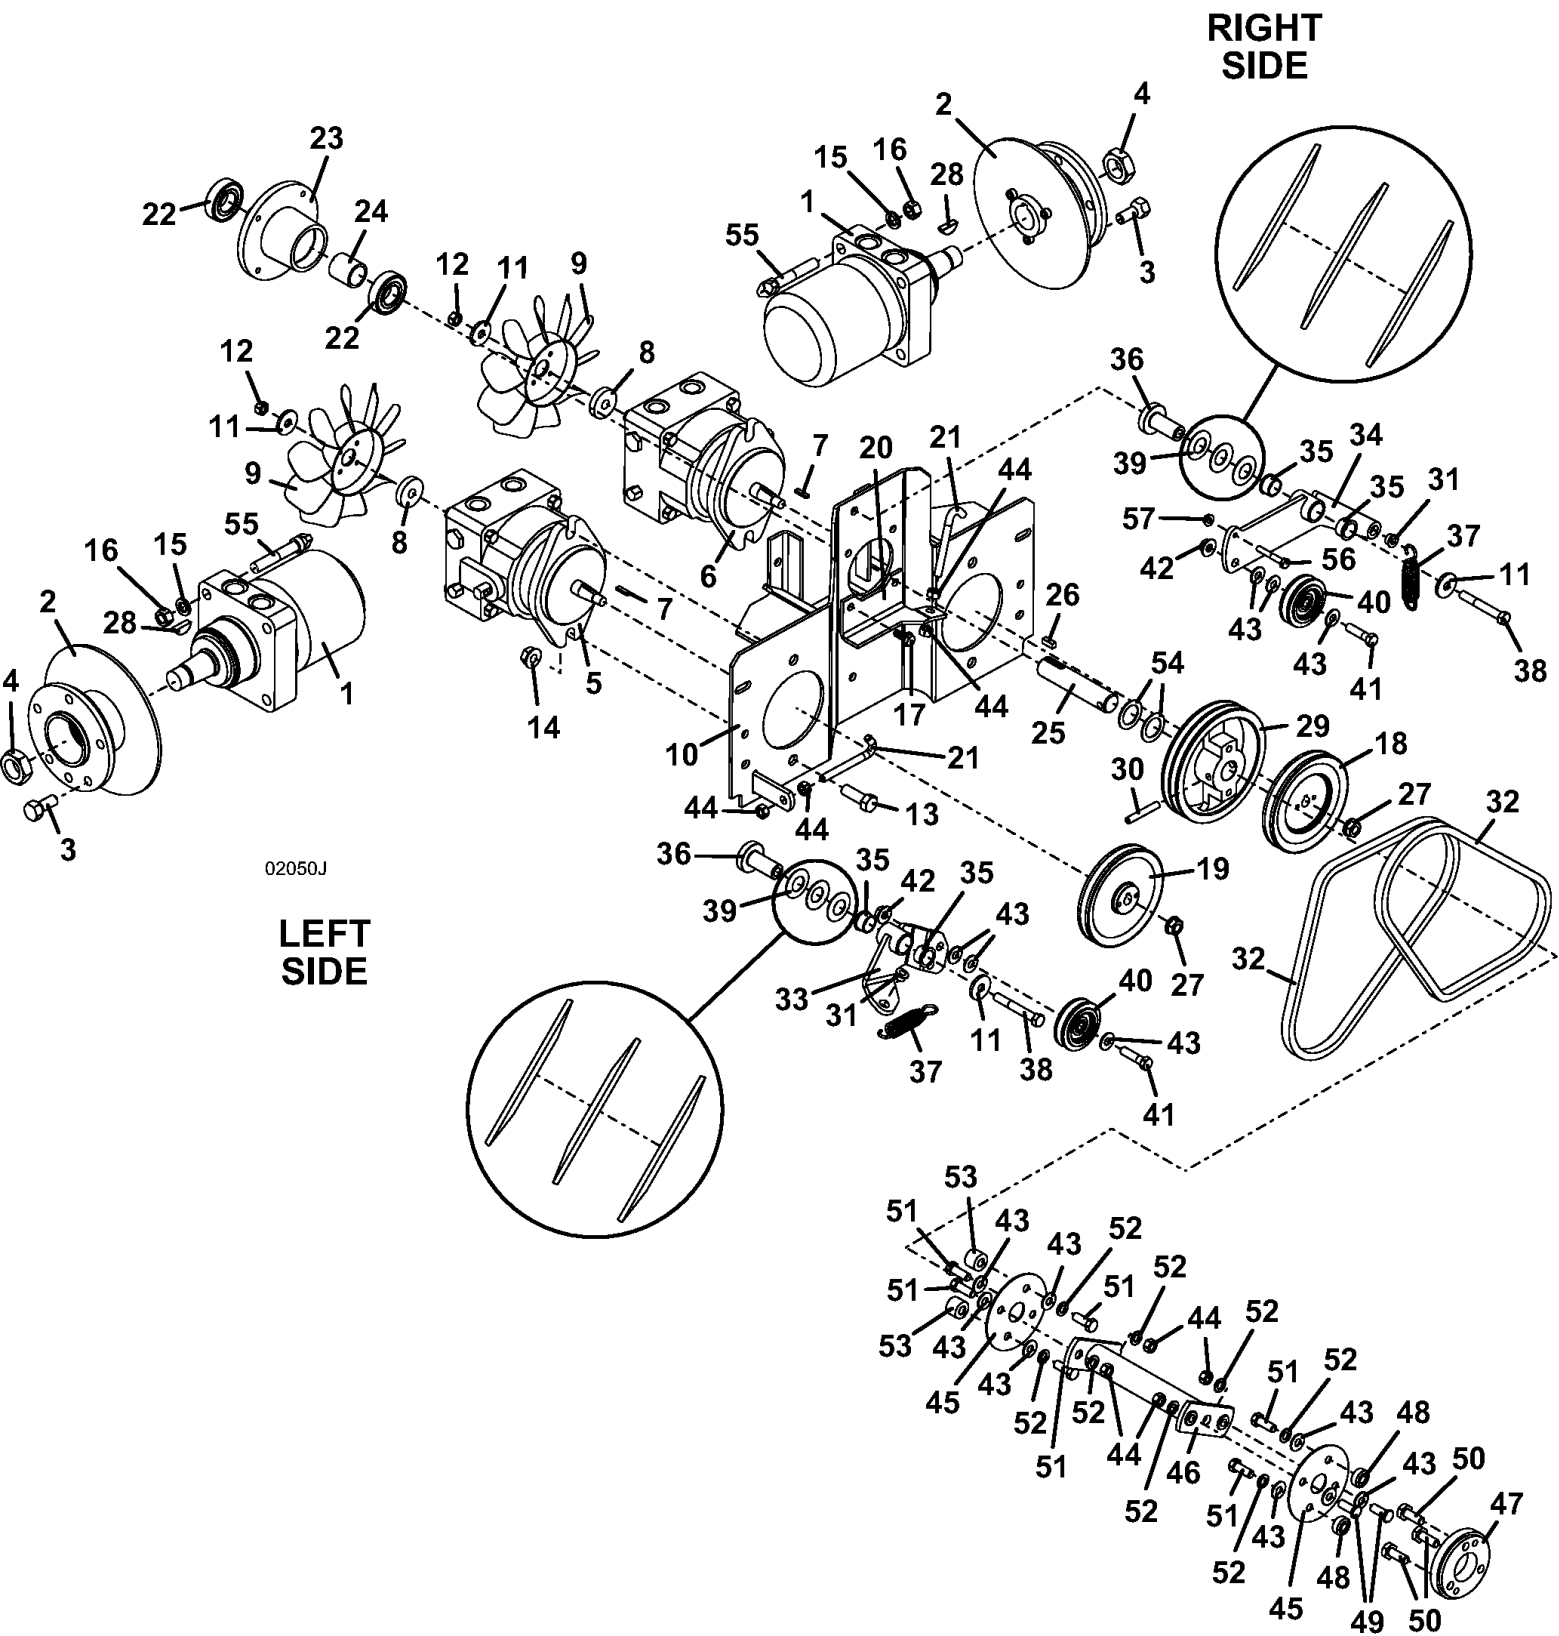

Title: QUIK PARTS
Heading: FRONT MOUNTS
Model: 930D2
Year: 2010.5
Assembly: CONSOLE

PARTS LIST

1	141160	GAUGE - TEMP ZONED ELECTRIC
1	182247	LAMP - GAUGE - BACK LIGHT
2	141200	GAUGE - VOLTMETER
2	182247	LAMP - GAUGE - BACK LIGHT
3	182327	LIGHT INDICATOR - OIL
4	182328	LIGHT INDICATOR - TEMP
5	182325	LIGHT INDICATOR - BATTERY
6	182326	LIGHT INDICATOR - BRAKE
7	184179	SWITCH - ROCKER
8	183925	SWITCH - PUSH/PULL
9	183827	SWITCH - KEY-SEALED-KUBOTA
19	141551	HOUR METER - SNAP IN
20	161126	DECAL - CONSOLE PIC 700D/900D

Title: QUIK PARTS
Heading: FRONT MOUNTS
Model: 930D2
Year: 2010.5
Assembly: COUNTERWEIGHT MOUNT KIT

Title: QUIK PARTS
Heading: FRONT MOUNTS
Model: 930D2
Year: 2010.5
Assembly: COUNTERWEIGHT MOUNT KIT

PARTS LIST

Title: QUIK PARTS
Heading: FRONT MOUNTS
Model: 930D2
Year: 2010.5
Assembly: DRIVE ASSEMBLY

PARTS LIST

1	603604	WHEEL MOTOR W/ HUB
2	604440	HUB - WHEEL - BOLT ON ROTOR
2	259592	SCREW - SOCKET HEAD
2	775192	BRAKE ROTOR - 8.0
3	248565	LUG BOLT
4	254522	NUT
5	391452	HYDRO PUMP - LT
6	391453	HYDRO PUMP - RT
7	281562	KEY RECTANGLE
8	885123	HUB - FAN MOUNT 10A
9	320857	FAN - 7 NYLON CW
10	644630	MOUNT - DRIVE - 900
11	774020	WASHER
12	254452	NUT
13	243565	HEX BOLT
14	253066	NUT - WHIZ
15	257432	WASHER - LOCK
16	254470	NUT
17	253192	BOLT WHIZ HEX FLANGE
18	415021	SHEAVE
19	415022	SHEAVE
20	725028	BRACKET - SPRING - 928
21	730391	J BOLT - IDLER ADJUSTMENT
22	110080	BEARING-BALL 2 METAL SEAL 25MM
23	320522	SPINDLE HOUSING - VAC FAN
24	903650	SPACER - DRIVE BEARING
25	882052	SHAFT - DRIVE - 700G2
26	281580	KEY SQUARE
27	253061	NUT - WHIZ
28	281860	KEY WOODRUFF
29	415038	SHEAVE
30	261061	ROLL PIN
31	422520	NYLON BEARING
32	381540	BELT
33	824491	IDLER ARM ASSY
34	604450	IDLER ARM ASSY G2 UPPER
35	121756	BEARING - OILITE
36	121651	BEARING - PEDESTAL
37	283819	SPRING - EXTENSION W/SWIVEL
38	243360	HEX BOLT