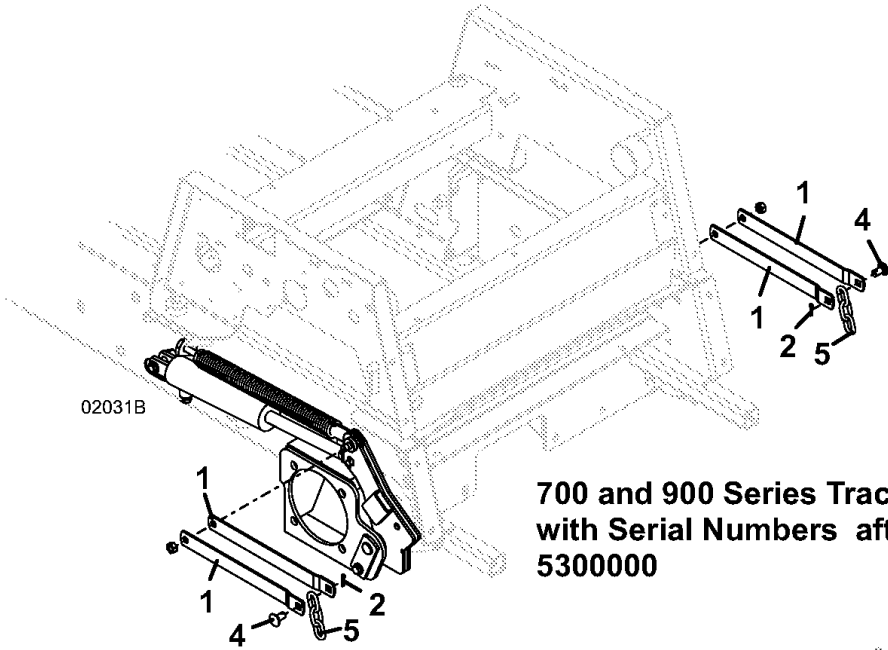

Title: QUIK PARTS
Heading: DECKS
Model: 3344-3348
Year: 2010
Assembly: TRACTION KIT ADAPTER