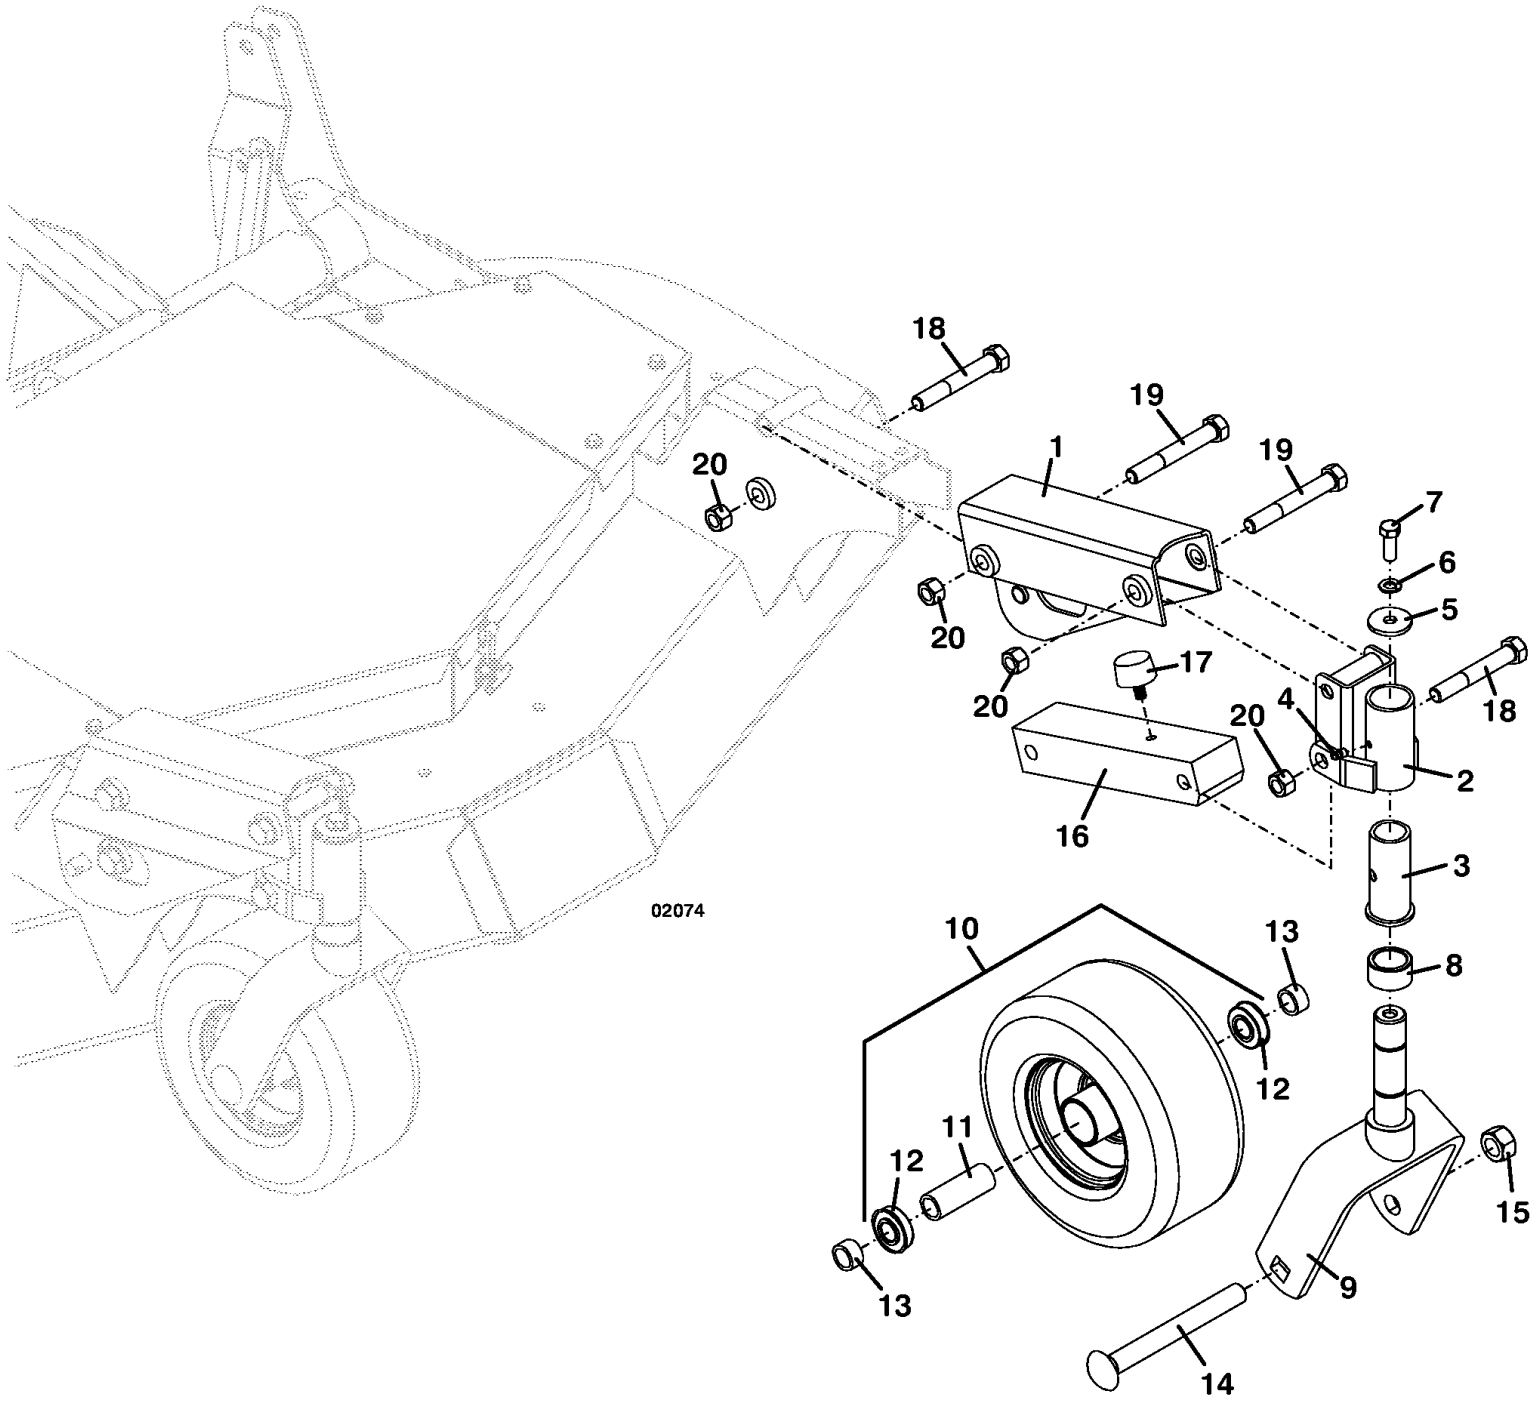

Title: QUIK PARTS
Heading: DECKS
Model: 3344-3348
Year: 2010
Assembly: WHEEL LIFT ASSEMBLY