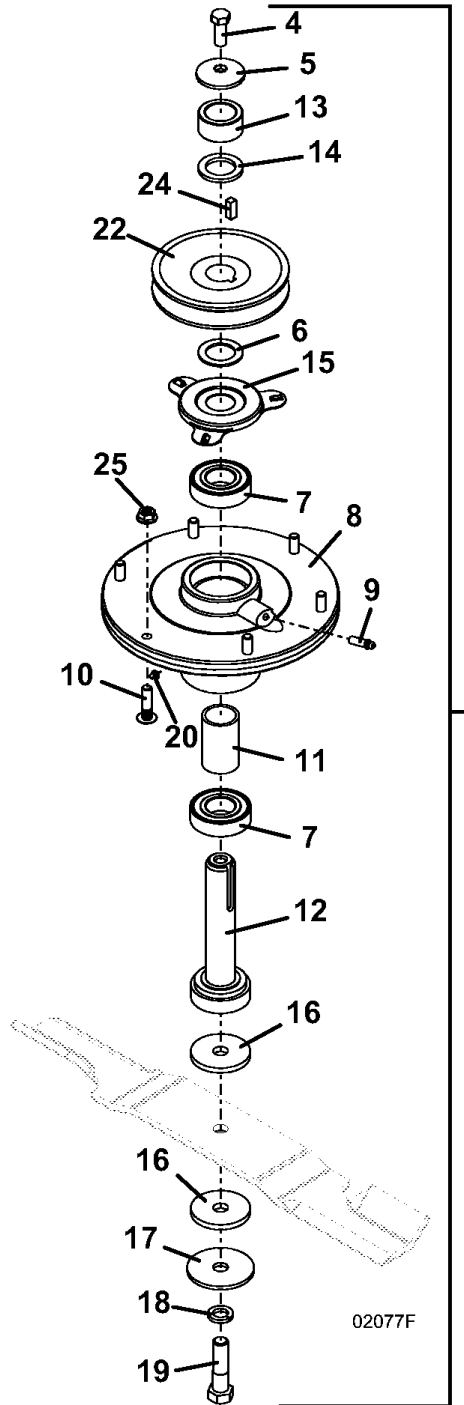

Title: QUIK PARTS
Heading: DECKS
Model: 3344-3348
Year: 2010
Assembly: BLADE SPINDLE ASSEMBLY - 3348

LEFT

CENTER

RIGHT

Title: QUIK PARTS
Heading: DECKS
Model: 3344-3348
Year: 2010
Assembly: BLADE SPINDLE ASSEMBLY - 3348

PARTS LIST

1	623778	SPINDLE ASSY - RT 3348
2	623779	SPINDLE ASSY - LT 3348
3	623771	SPINDLE ASSY - CENTER 3348
4	243331	HEX BOLT
5	257041	WASHER - CUPPED
6	257104	WASHER
7	110081	BEARING - BALL 2 REG SEAL 25MM
8	604412	HOUSING ASSY - SPINDLE ALUM
9	280745	FITTING - GREASE (ZERK)
10	247141	BOLT - ROUND HEAD RIBBED NECK
11	903645	SPACER -BEARING-SHALLOW SPACER
12	604768	SPINDLE SHAFT ASSY
13	282630	SPACER
14	257107	WASHER
15	721167	SHIELD - BEARING
16	421200	WASHER - FIBER
17	257061	WASHER
18	257057	WASHER- HARDENED-BLADE SPINDLE
19	243581	HEX BOLT
20	280705	PLUG - RELIEF
21	604764	SPINDLE SHAFT - ASSY 25MM 4.75
22	414696	SHEAVE
23	414685	SHEAVE
24	281580	KEY SQUARE
25	253035	NUT - WHIZ

PARTS LIST

1	604543	LIFT ARM ASSY - 3344
1	604546	LIFT ARM ASSY - 3348
2	730433	LATCH PIN - DECK MOUNT
3	283285	SPRING - COMPRESSION
4	263490	RETAINER EXTERNAL
5	259640	SCREW - SOCKET HEAD
6	902282	SPACER - ACTUATOR STOP
7	243609	HEX BOLT
8	253930	NUT - LOCK
9	261362	CLEVIS PIN
10	262950	RETAINER PUSH-ON
11	260523	HAIR PIN
12	644475	DECK LIFT LEVER - 33 SERIES
13	422155	GRIP - HANDLE
14	422158	GRIP - HANDLE
15	726037	LEVER MOUNT - L48
15	162188	DECAL- CUTTING HT-33/34 SERIES
16	243385	HEX BOLT
17	824174	CONNECTING ARM - 33S LIFT F/A
18	259722	BOLT SHOULDER
19	257030	WASHER
20	253035	NUT - WHIZ
21	783063	LATCH - CONNECTING ARM L48
22	422153	GRIP - HANDLE BLACK
23	824566	BRACKET-LIFT LINKAGE ADJUSTMNT
24	253189	BOLT WHIZ
25	284423	SPRING - TORSION
26	243205	HEX BOLT
27	254440	NUT
28	257040	WASHER
29	253890	NUT - LOCK
30	253203	BOLT WHIZ FLANGE
31	253043	NUT - WHIZ
32	243365	HEX BOLT
32	253890	NUT - LOCK
33	644448	LIFT TUBE - 3344 RIGHT
33	644455	LIFT TUBE - 3348 RT
34	644449	LIFT TUBE - 3344 LEFT
34	644456	LIFT TUBE - 3348 LT
35	243670	ROUND HEAD BOLT