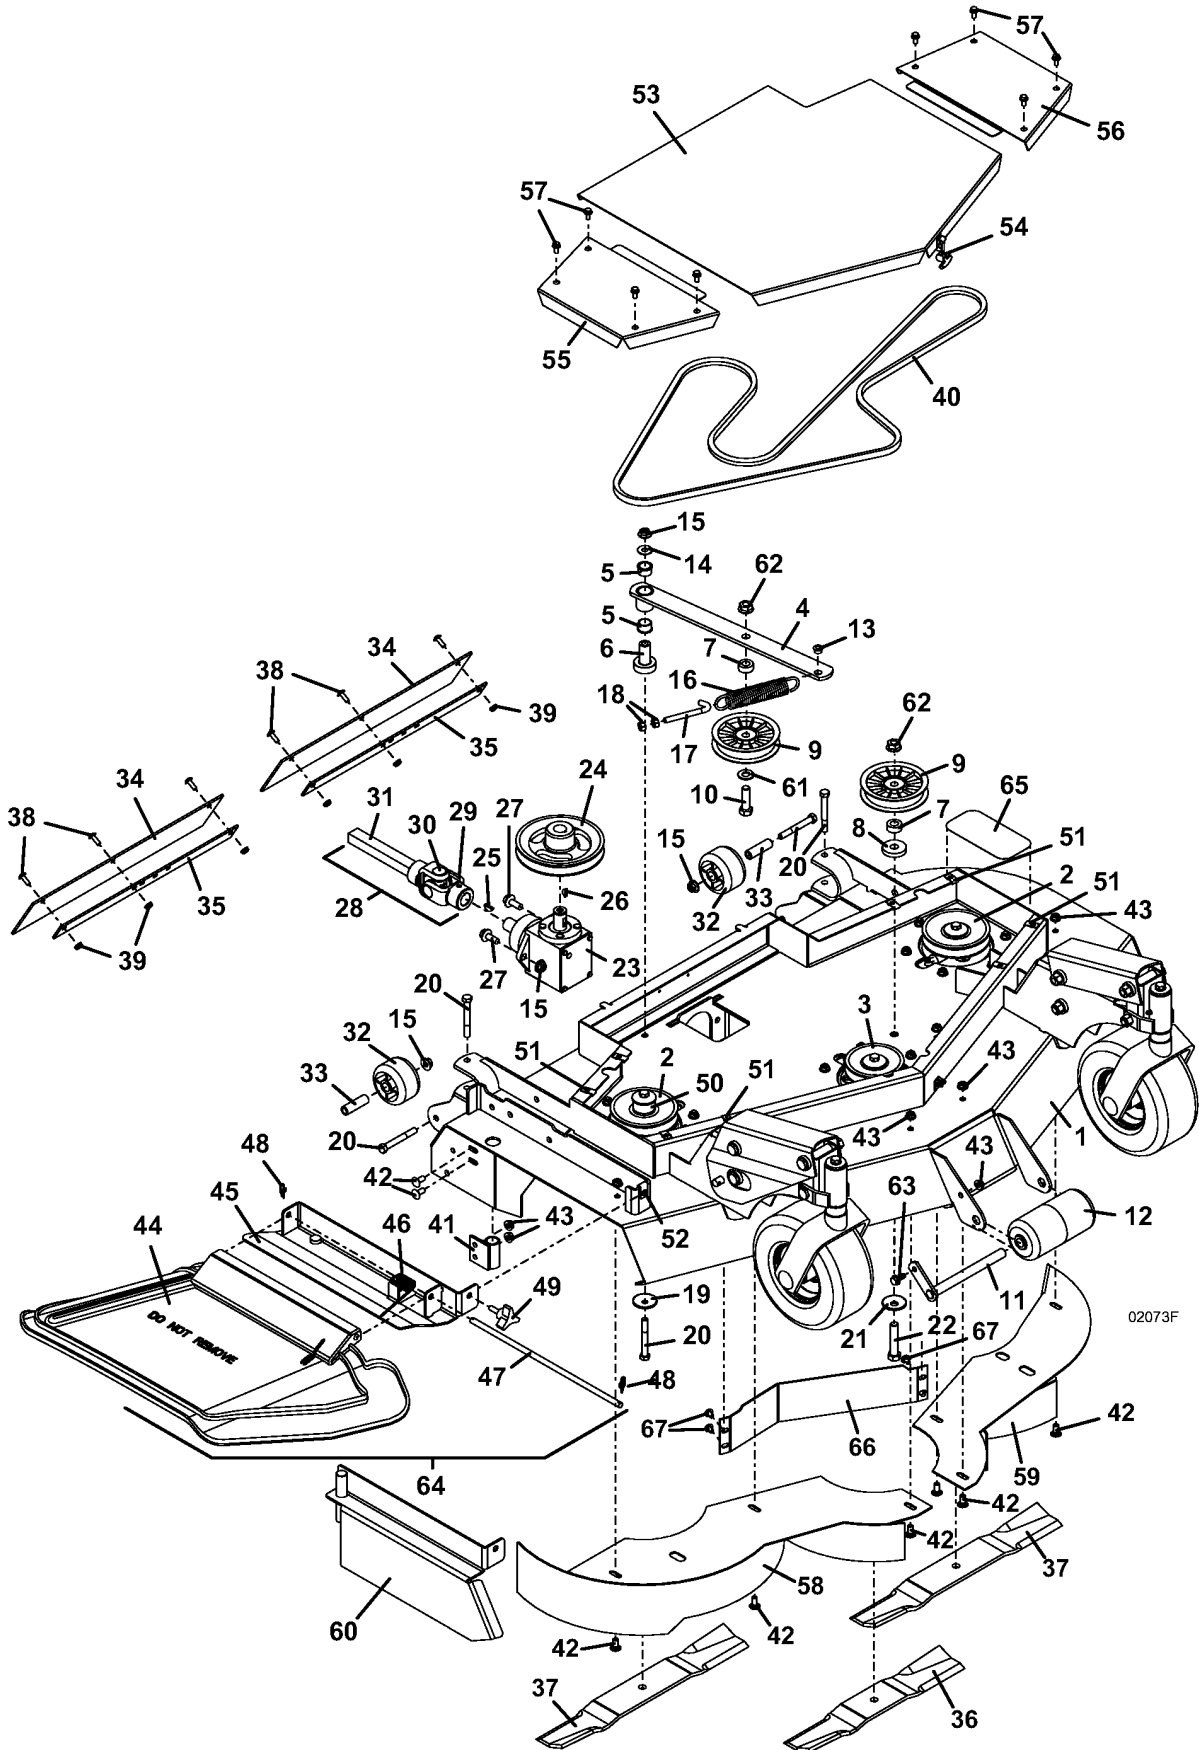

Title: QUIK PARTS
Heading: DECKS
Model: 3344-3348
Year: 2010
Assembly: MOWER ASSEMBLY - 3348