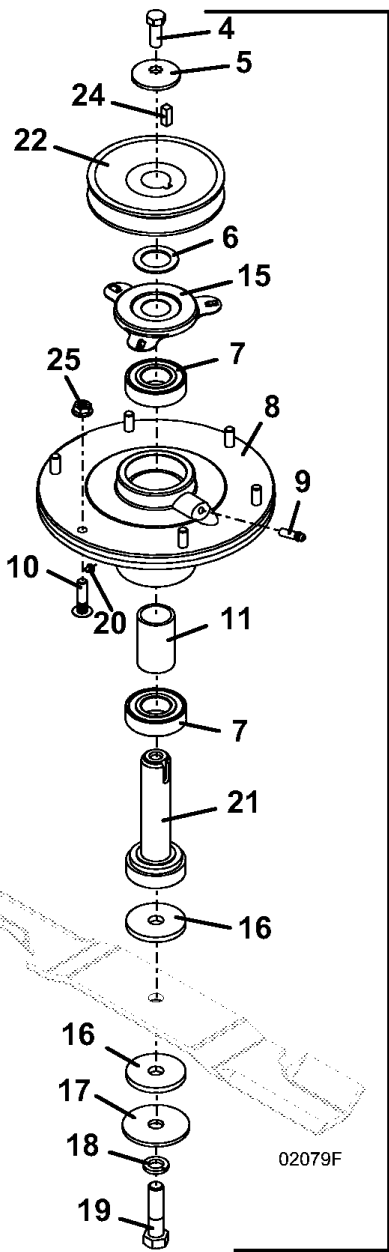

Title: QUIK PARTS
Heading: DECKS
Model: 3344-3348
Year: 2010
Assembly: BLADE SPINDLE ASSEMBLY - 3348

LEFT

CENTER

RIGHT

Title: QUIK PARTS
Heading: DECKS
Model: 3344-3348
Year: 2010
Assembly: BLADE SPINDLE ASSEMBLY - 3348

PARTS LIST

1	623778	SPINDLE ASSY - RT 3348
2	623779	SPINDLE ASSY - LT 3348
3	623771	SPINDLE ASSY - CENTER 3348
4	243331	HEX BOLT
5	257041	WASHER - CUPPED
6	257104	WASHER
7	110081	BEARING - BALL 2 REG SEAL 25MM
8	604412	HOUSING ASSY - SPINDLE ALUM
9	280745	FITTING - GREASE (ZERK)
10	247141	BOLT - ROUND HEAD RIBBED NECK
11	903645	SPACER -BEARING-SHALLOW SPACER
12	604768	SPINDLE SHAFT ASSY
13	282630	SPACER
14	257107	WASHER
15	721167	SHIELD - BEARING
16	421200	WASHER - FIBER
17	257061	WASHER
18	257057	WASHER- HARDENED-BLADE SPINDLE
19	243581	HEX BOLT
20	280705	PLUG - RELIEF
21	604764	SPINDLE SHAFT - ASSY 25MM 4.75
22	414696	SHEAVE
23	414685	SHEAVE
24	281580	KEY SQUARE
25	253035	NUT - WHIZ

PARTS LIST

1	604543	LIFT ARM ASSY - 3344
1	604546	LIFT ARM ASSY - 3348
2	730433	LATCH PIN - DECK MOUNT
3	283285	SPRING - COMPRESSION
4	263490	RETAINER EXTERNAL
5	259640	SCREW - SOCKET HEAD
6	902282	SPACER - ACTUATOR STOP
7	243609	HEX BOLT
8	253930	NUT - LOCK
9	261362	CLEVIS PIN
10	262950	RETAINER PUSH-ON
11	260523	HAIR PIN
12	644475	DECK LIFT LEVER - 33 SERIES
13	422155	GRIP - HANDLE
14	422158	GRIP - HANDLE
15	726037	LEVER MOUNT - L48
15	162188	DECAL- CUTTING HT-33/34 SERIES
16	243385	HEX BOLT
17	824174	CONNECTING ARM - 33S LIFT F/A
18	259722	BOLT SHOULDER
19	257030	WASHER
20	253035	NUT - WHIZ
21	783063	LATCH - CONNECTING ARM L48
22	422153	GRIP - HANDLE BLACK
23	824566	BRACKET-LIFT LINKAGE ADJUSTMNT
24	253189	BOLT WHIZ
25	284423	SPRING - TORSION
26	243205	HEX BOLT
27	254440	NUT
28	257040	WASHER
29	253890	NUT - LOCK
30	253203	BOLT WHIZ FLANGE
31	253043	NUT - WHIZ
32	243365	HEX BOLT
32	253890	NUT - LOCK
33	644448	LIFT TUBE - 3344 RIGHT
33	644455	LIFT TUBE - 3348 RT
34	644449	LIFT TUBE - 3344 LEFT
34	644456	LIFT TUBE - 3348 LT
35	243670	ROUND HEAD BOLT