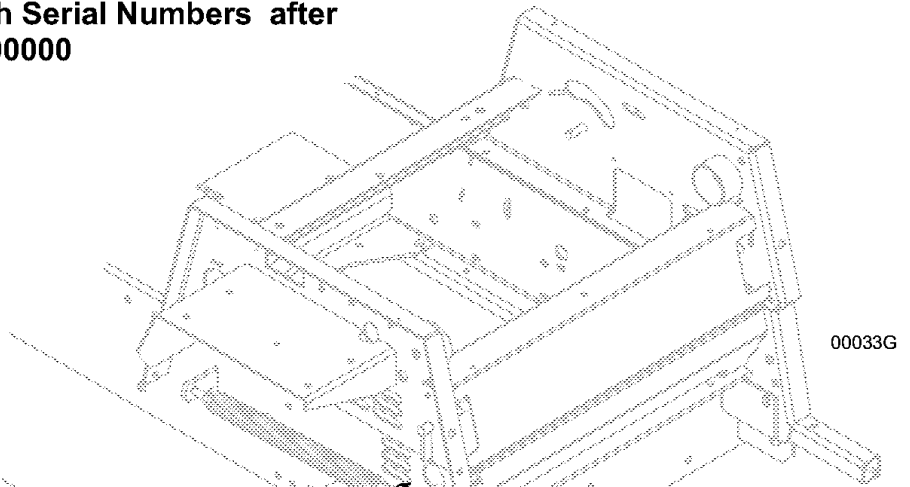

**700 and 900 Series Tractors
with Serial Numbers after
5300000**