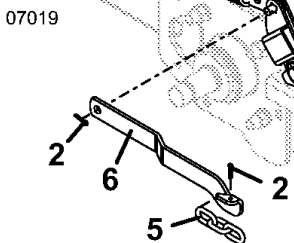

Title: QUIK PARTS
Heading: DECKS
Model: 3344-3348
Year: 2010
Assembly: TRACTION KIT ADAPTER

**700 and 900 Series Tractors
with Serial Numbers after
5300000**

620T Tractor

616T Tractor

07019

Title: QUIK PARTS
Heading: DECKS
Model: 3344-3348
Year: 2010
Assembly: TRACTION KIT ADAPTER

PARTS LIST

1	732410	STRAP - LIFT 600 W/SL DECK
2	260648	COTTER PIN
3	261339	CLEVIS PIN
4	261336	CLEVIS PIN
5	820317	CHAIN - LIFT 3 LINKS
6	725492	STRAP - LIFT - 616T RT
7	725493	STRAP - LIFT - 616T LT

Title: QUIK PARTS
Heading: DECKS
Model: 3344-3348
Year: 2010
Assembly: WHEEL LIFT ASSEMBLY

Title: QUIK PARTS
Heading: DECKS
Model: 3344-3348
Year: 2010
Assembly: WHEEL LIFT ASSEMBLY

PARTS LIST

1	644461	LIFT CHANNEL-33/34 SERIES RT
1	644462	LIFT CHANNEL-33/34 SERIES LT
2	603351	FORK MOUNT W/BEARING RT.
2	603352	FORK MOUNT W/BEARING LT.
3	833260	BUSHING - FLANGED SINTERED
4	280776	FITTING - GREASE (ZERK)
5	774014	WASHER
6	257412	WASHER - LOCK
7	243331	HEX BOLT
8	902541	SPACER
9	604350	FORK - DECK 90 SERIES
9	425514	O-RING
10	603971	WHEEL ASSY - 4 SEMI-PNEU
11	902473	SPACER - DECK WHEEL BRG
12	120050	BEARING - BALL
13	902415	SPACER - AXLE
14	247715	CARRIAGE BOLT
15	253970	NUT - LOCK
16	822312	STABILIZER W/BUMPER - DECK
17	424053	RUBBER BUMPER
18	243609	HEX BOLT
19	243614	HEX BOLT
20	253930	NUT - LOCK