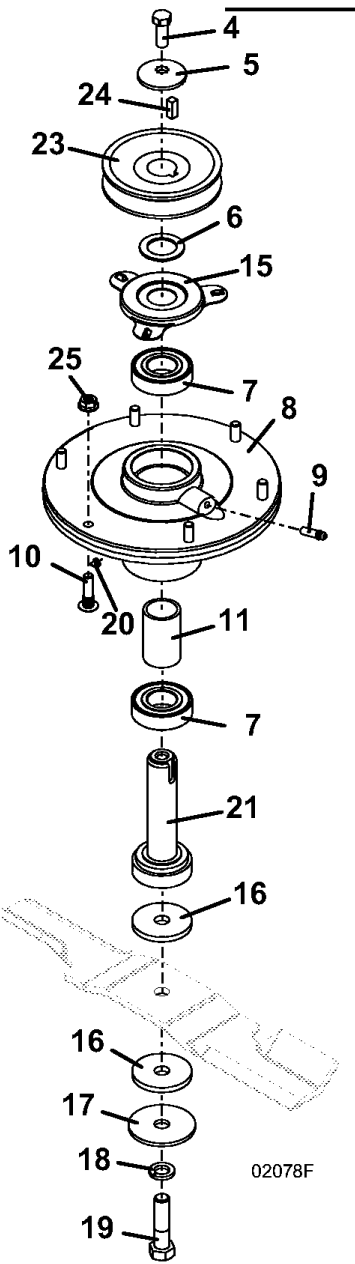

Title: QUIK PARTS
Heading: DECKS
Model: 3344-3348
Year: 2010
Assembly: BLADE SPINDLE ASSEMBLY - 3348

LEFT

CENTER

RIGHT

Title: QUIK PARTS
Heading: DECKS
Model: 3344-3348
Year: 2010
Assembly: BLADE SPINDLE ASSEMBLY - 3348

PARTS LIST

1	623778	SPINDLE ASSY - RT 3348
2	623779	SPINDLE ASSY - LT 3348
3	623771	SPINDLE ASSY - CENTER 3348
4	243331	HEX BOLT
5	257041	WASHER - CUPPED
6	257104	WASHER
7	110081	BEARING - BALL 2 REG SEAL 25MM
8	604412	HOUSING ASSY - SPINDLE ALUM
9	280745	FITTING - GREASE (ZERK)
10	247141	BOLT - ROUND HEAD RIBBED NECK
11	903645	SPACER -BEARING-SHALLOW SPACER
12	604768	SPINDLE SHAFT ASSY
13	282630	SPACER
14	257107	WASHER
15	721167	SHIELD - BEARING
16	421200	WASHER - FIBER
17	257061	WASHER
18	257057	WASHER- HARDENED-BLADE SPINDLE
19	243581	HEX BOLT
20	280705	PLUG - RELIEF
21	604764	SPINDLE SHAFT - ASSY 25MM 4.75
22	414696	SHEAVE
23	414685	SHEAVE
24	281580	KEY SQUARE
25	253035	NUT - WHIZ

PARTS LIST

1	604543	LIFT ARM ASSY - 3344
1	604546	LIFT ARM ASSY - 3348
2	730433	LATCH PIN - DECK MOUNT
3	283285	SPRING - COMPRESSION
4	263490	RETAINER EXTERNAL
5	259640	SCREW - SOCKET HEAD
6	902282	SPACER - ACTUATOR STOP
7	243609	HEX BOLT
8	253930	NUT - LOCK
9	261362	CLEVIS PIN
10	262950	RETAINER PUSH-ON
11	260523	HAIR PIN
12	644475	DECK LIFT LEVER - 33 SERIES
13	422155	GRIP - HANDLE
14	422158	GRIP - HANDLE
15	726037	LEVER MOUNT - L48
15	162188	DECAL- CUTTING HT-33/34 SERIES
16	243385	HEX BOLT
17	824174	CONNECTING ARM - 33S LIFT F/A
18	259722	BOLT SHOULDER
19	257030	WASHER
20	253035	NUT - WHIZ
21	783063	LATCH - CONNECTING ARM L48
22	422153	GRIP - HANDLE BLACK
23	824566	BRACKET-LIFT LINKAGE ADJUSTMNT
24	253189	BOLT WHIZ
25	284423	SPRING - TORSION
26	243205	HEX BOLT
27	254440	NUT
28	257040	WASHER
29	253890	NUT - LOCK
30	253203	BOLT WHIZ FLANGE
31	253043	NUT - WHIZ
32	243365	HEX BOLT
32	253890	NUT - LOCK
33	644448	LIFT TUBE - 3344 RIGHT
33	644455	LIFT TUBE - 3348 RT
34	644449	LIFT TUBE - 3344 LEFT
34	644456	LIFT TUBE - 3348 LT
35	243670	ROUND HEAD BOLT