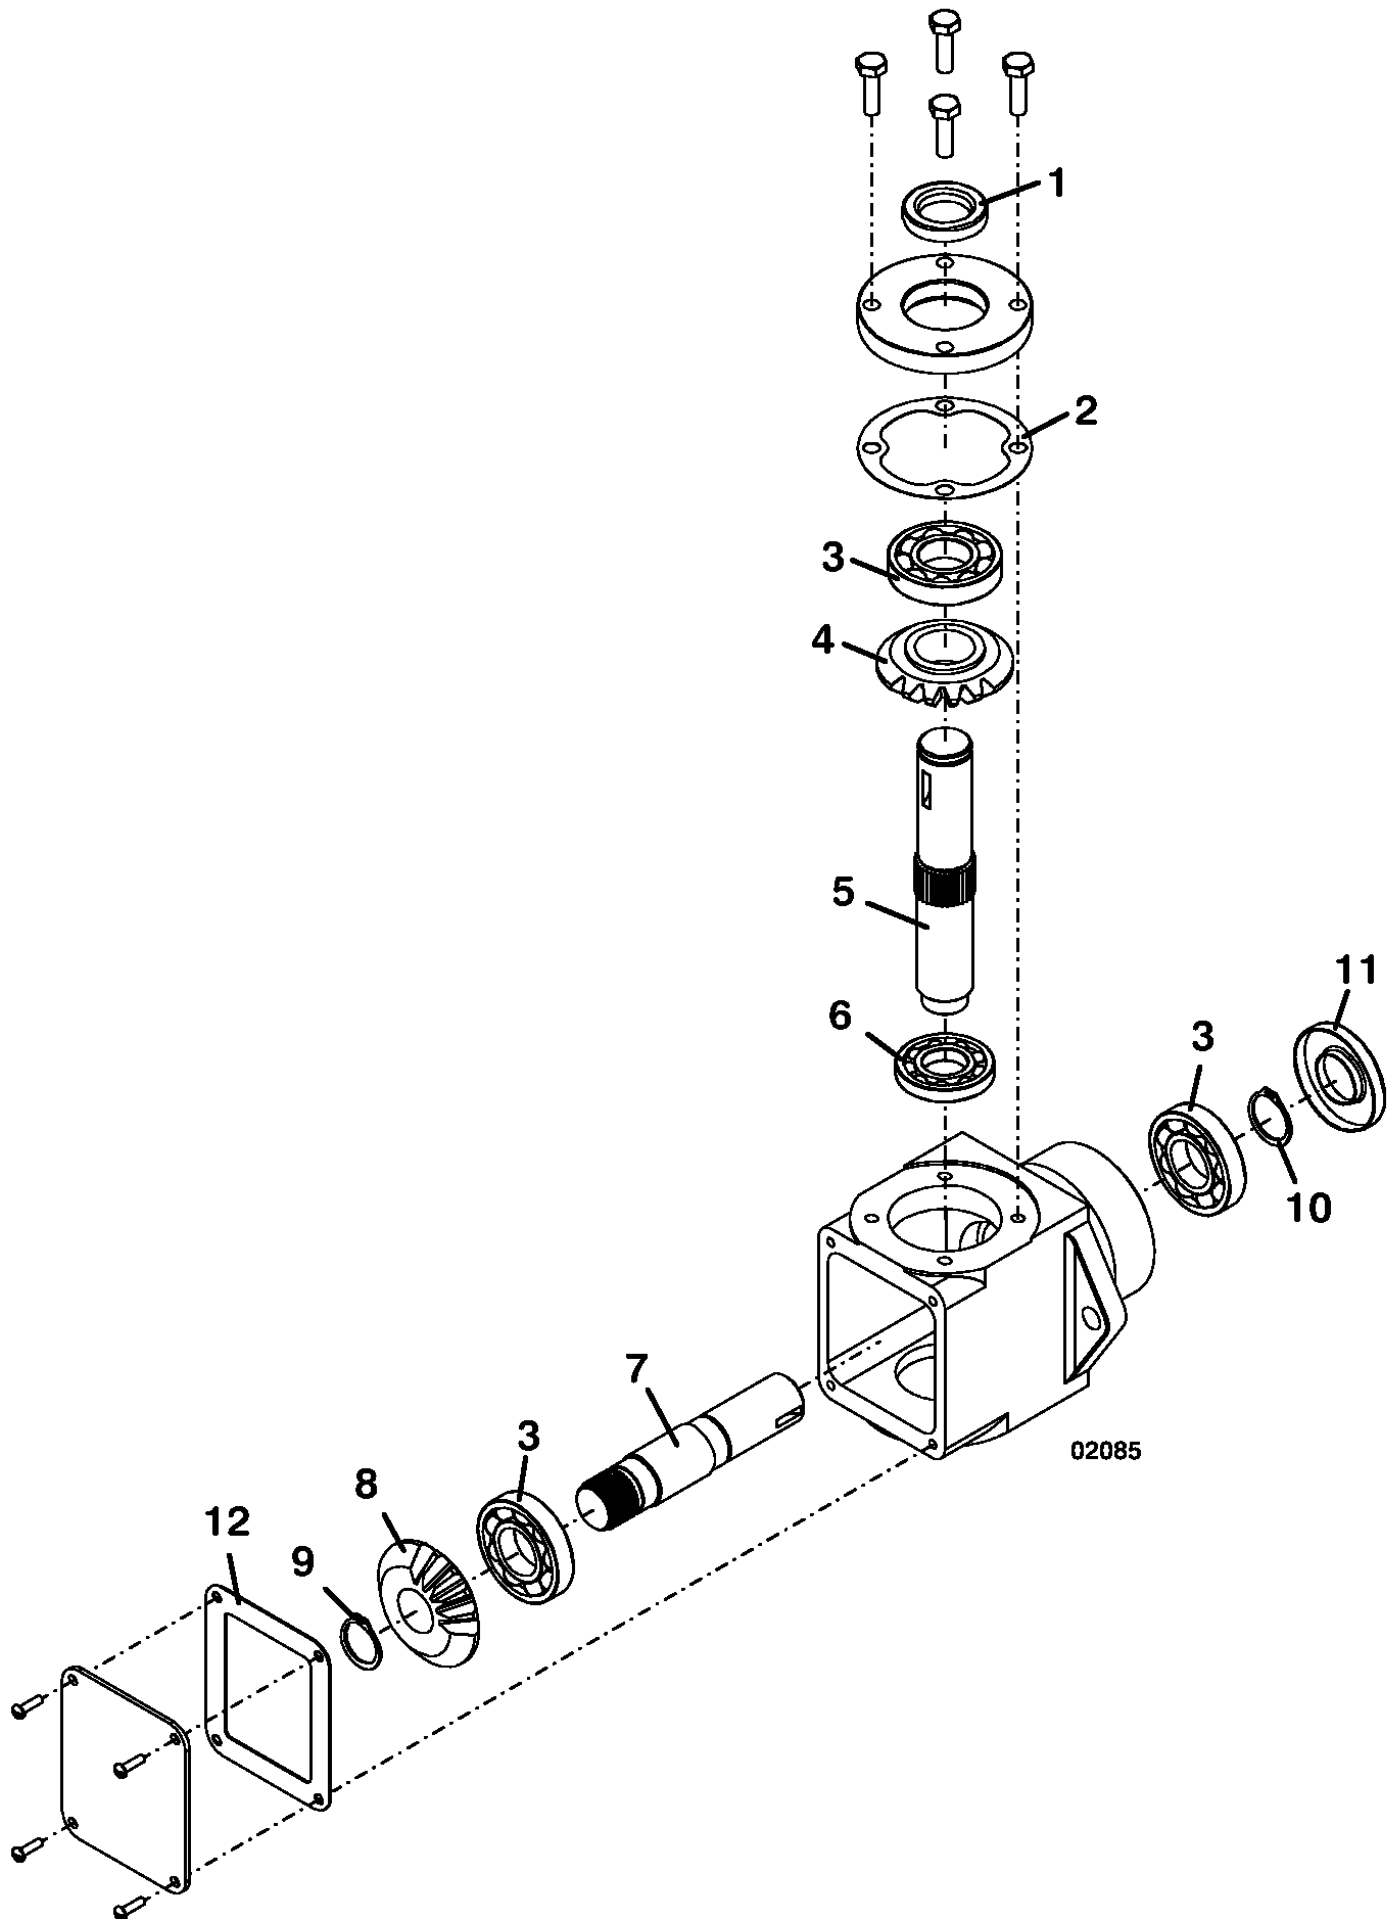

Title: QUIK PARTS
Heading: DECKS
Model: 3344-3348
Year: 2010
Assembly: RIGHT ANGLE GEARBOX ASSEMBLY