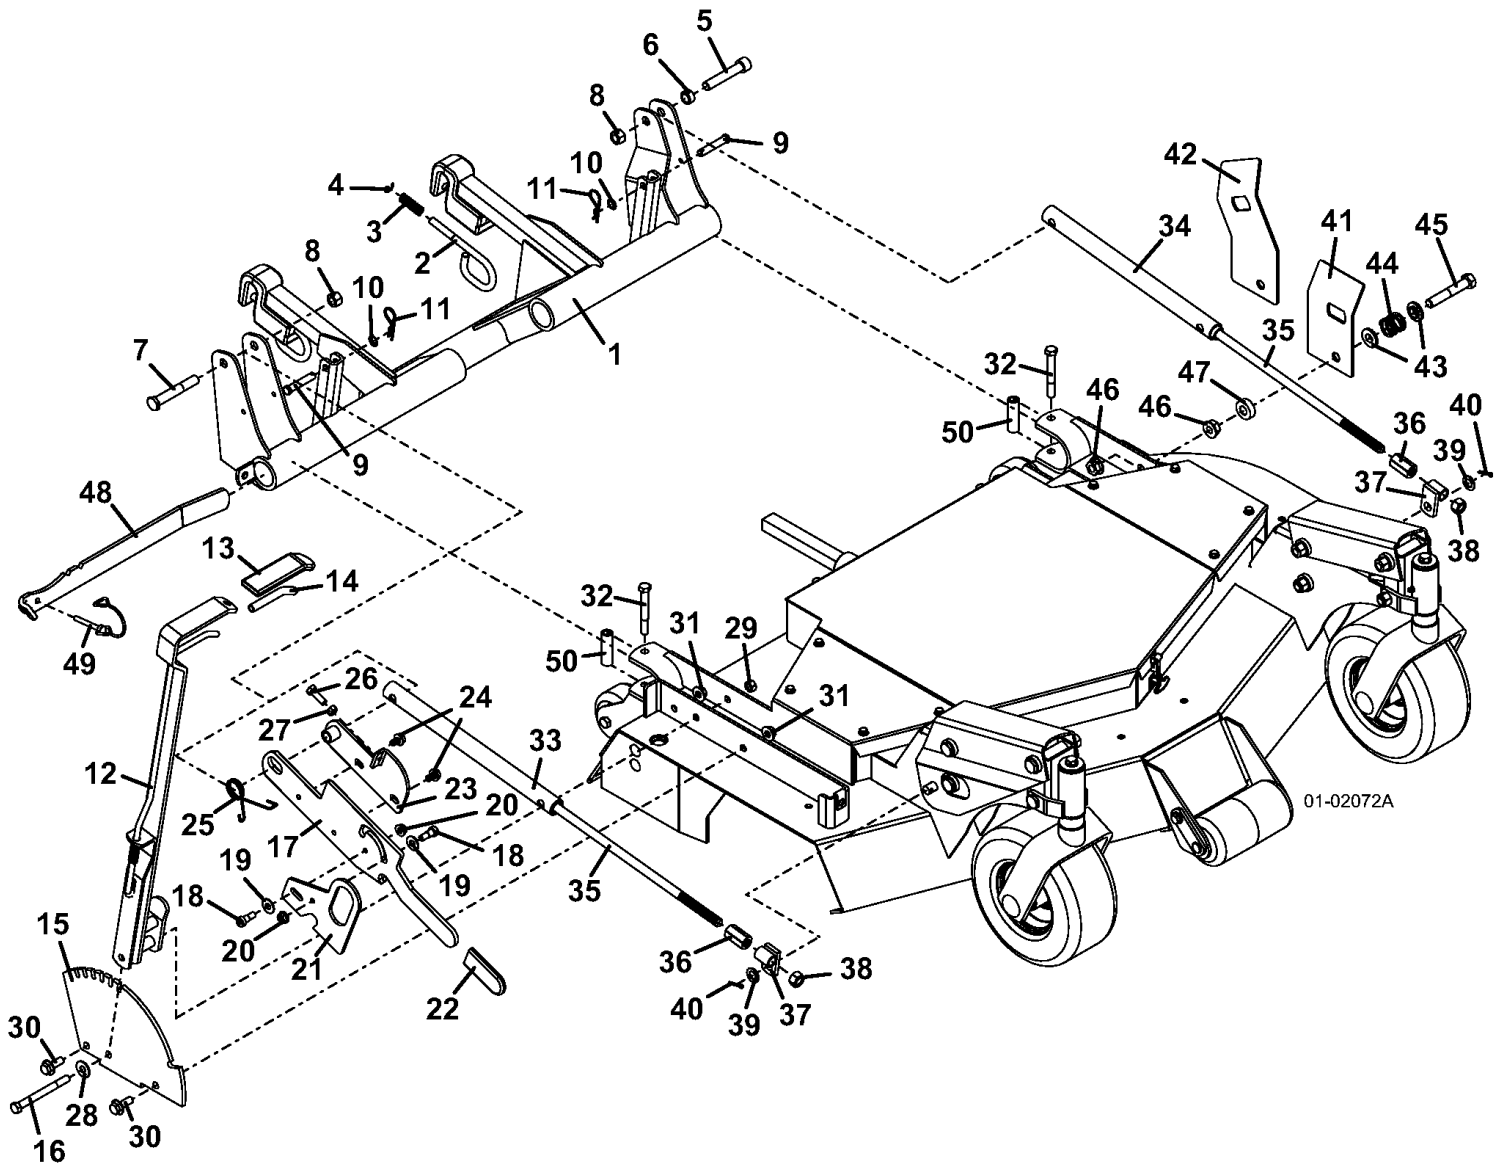

Title: QUIK PARTS
Heading: DECKS
Model: 3344-3348
Year: 2010
Assembly: BLADE SPINDLE ASSEMBLY - 3348

LEFT

CENTER

RIGHT

Title: QUIK PARTS
Heading: DECKS
Model: 3344-3348
Year: 2010
Assembly: BLADE SPINDLE ASSEMBLY - 3348

Title: QUIK PARTS
Heading: DECKS
Model: 3344-3348
Year: 2010
Assembly: LIFT ARM AND LINKAGE ASSEMBLY

Title: QUIK PARTS
Heading: DECKS
Model: 3344-3348
Year: 2010
Assembly: LIFT ARM AND LINKAGE ASSEMBLY

Title: QUIK PARTS
Heading: DECKS
Model: 3344-3348
Year: 2010
Assembly: MOWER ASSEMBLY - 3348

Title: QUIK PARTS
Heading: DECKS
Model: 3344-3348
Year: 2010
Assembly: MOWER ASSEMBLY - 3348

PARTS LIST

1	643994	DECK WELDMENT - 3348
2	414696	SHEAVE
3	414685	SHEAVE
4	824481	IDLER ARM - 3348 F/A
5	121756	BEARING - OILITE
6	121650	BEARING - PEDESTAL
7	902313	SPACER
8	883804	WASHER
9	393225	IDLER
10	243575	HEX BOLT
11	644512	LOCK PIN - ROLLER
12	603725	ROLLER ASSY - CENTER 2 PIECE
13	422520	NYLON BEARING
14	257040	WASHER
15	253043	NUT - WHIZ
16	283848	SPRING - EXTENSION
17	730391	J BOLT - IDLER ADJUSTMENT
18	254450	NUT
19	257041	WASHER - CUPPED
20	243365	HEX BOLT
21	257059	WASHER
22	243590	HEX BOLT
23	390021	GEARBOX - RT ANGLE CCW
24	415885	SHEAVE
25	281828	KEY WOODRUFF
26	281833	KEY WOODRUFF
27	253203	BOLT WHIZ FLANGE
28	398525	UN HALF SHAFT
29	401010	YOKE
30	121010	CROSS & BEARING
31	402605	YOKE & SHAFT
32	426122	ROLLER
33	902284	SPACER - ROLLER MOUNT
34	424200	FLAP DECK - 9648 RIGHT
35	774219	STRAP - DEFLECTOR RT
36	320234	BLADE - 15 HI-LIFT NOTCH
36	320231	BLADE - 15 MED LIFT
36	320233	BLADE - 15 CONTOUR
36	320235	BLADE - 15 HI-LOW MULCH
37	320239	BLADE - 18 HI-LIFT NOTCH